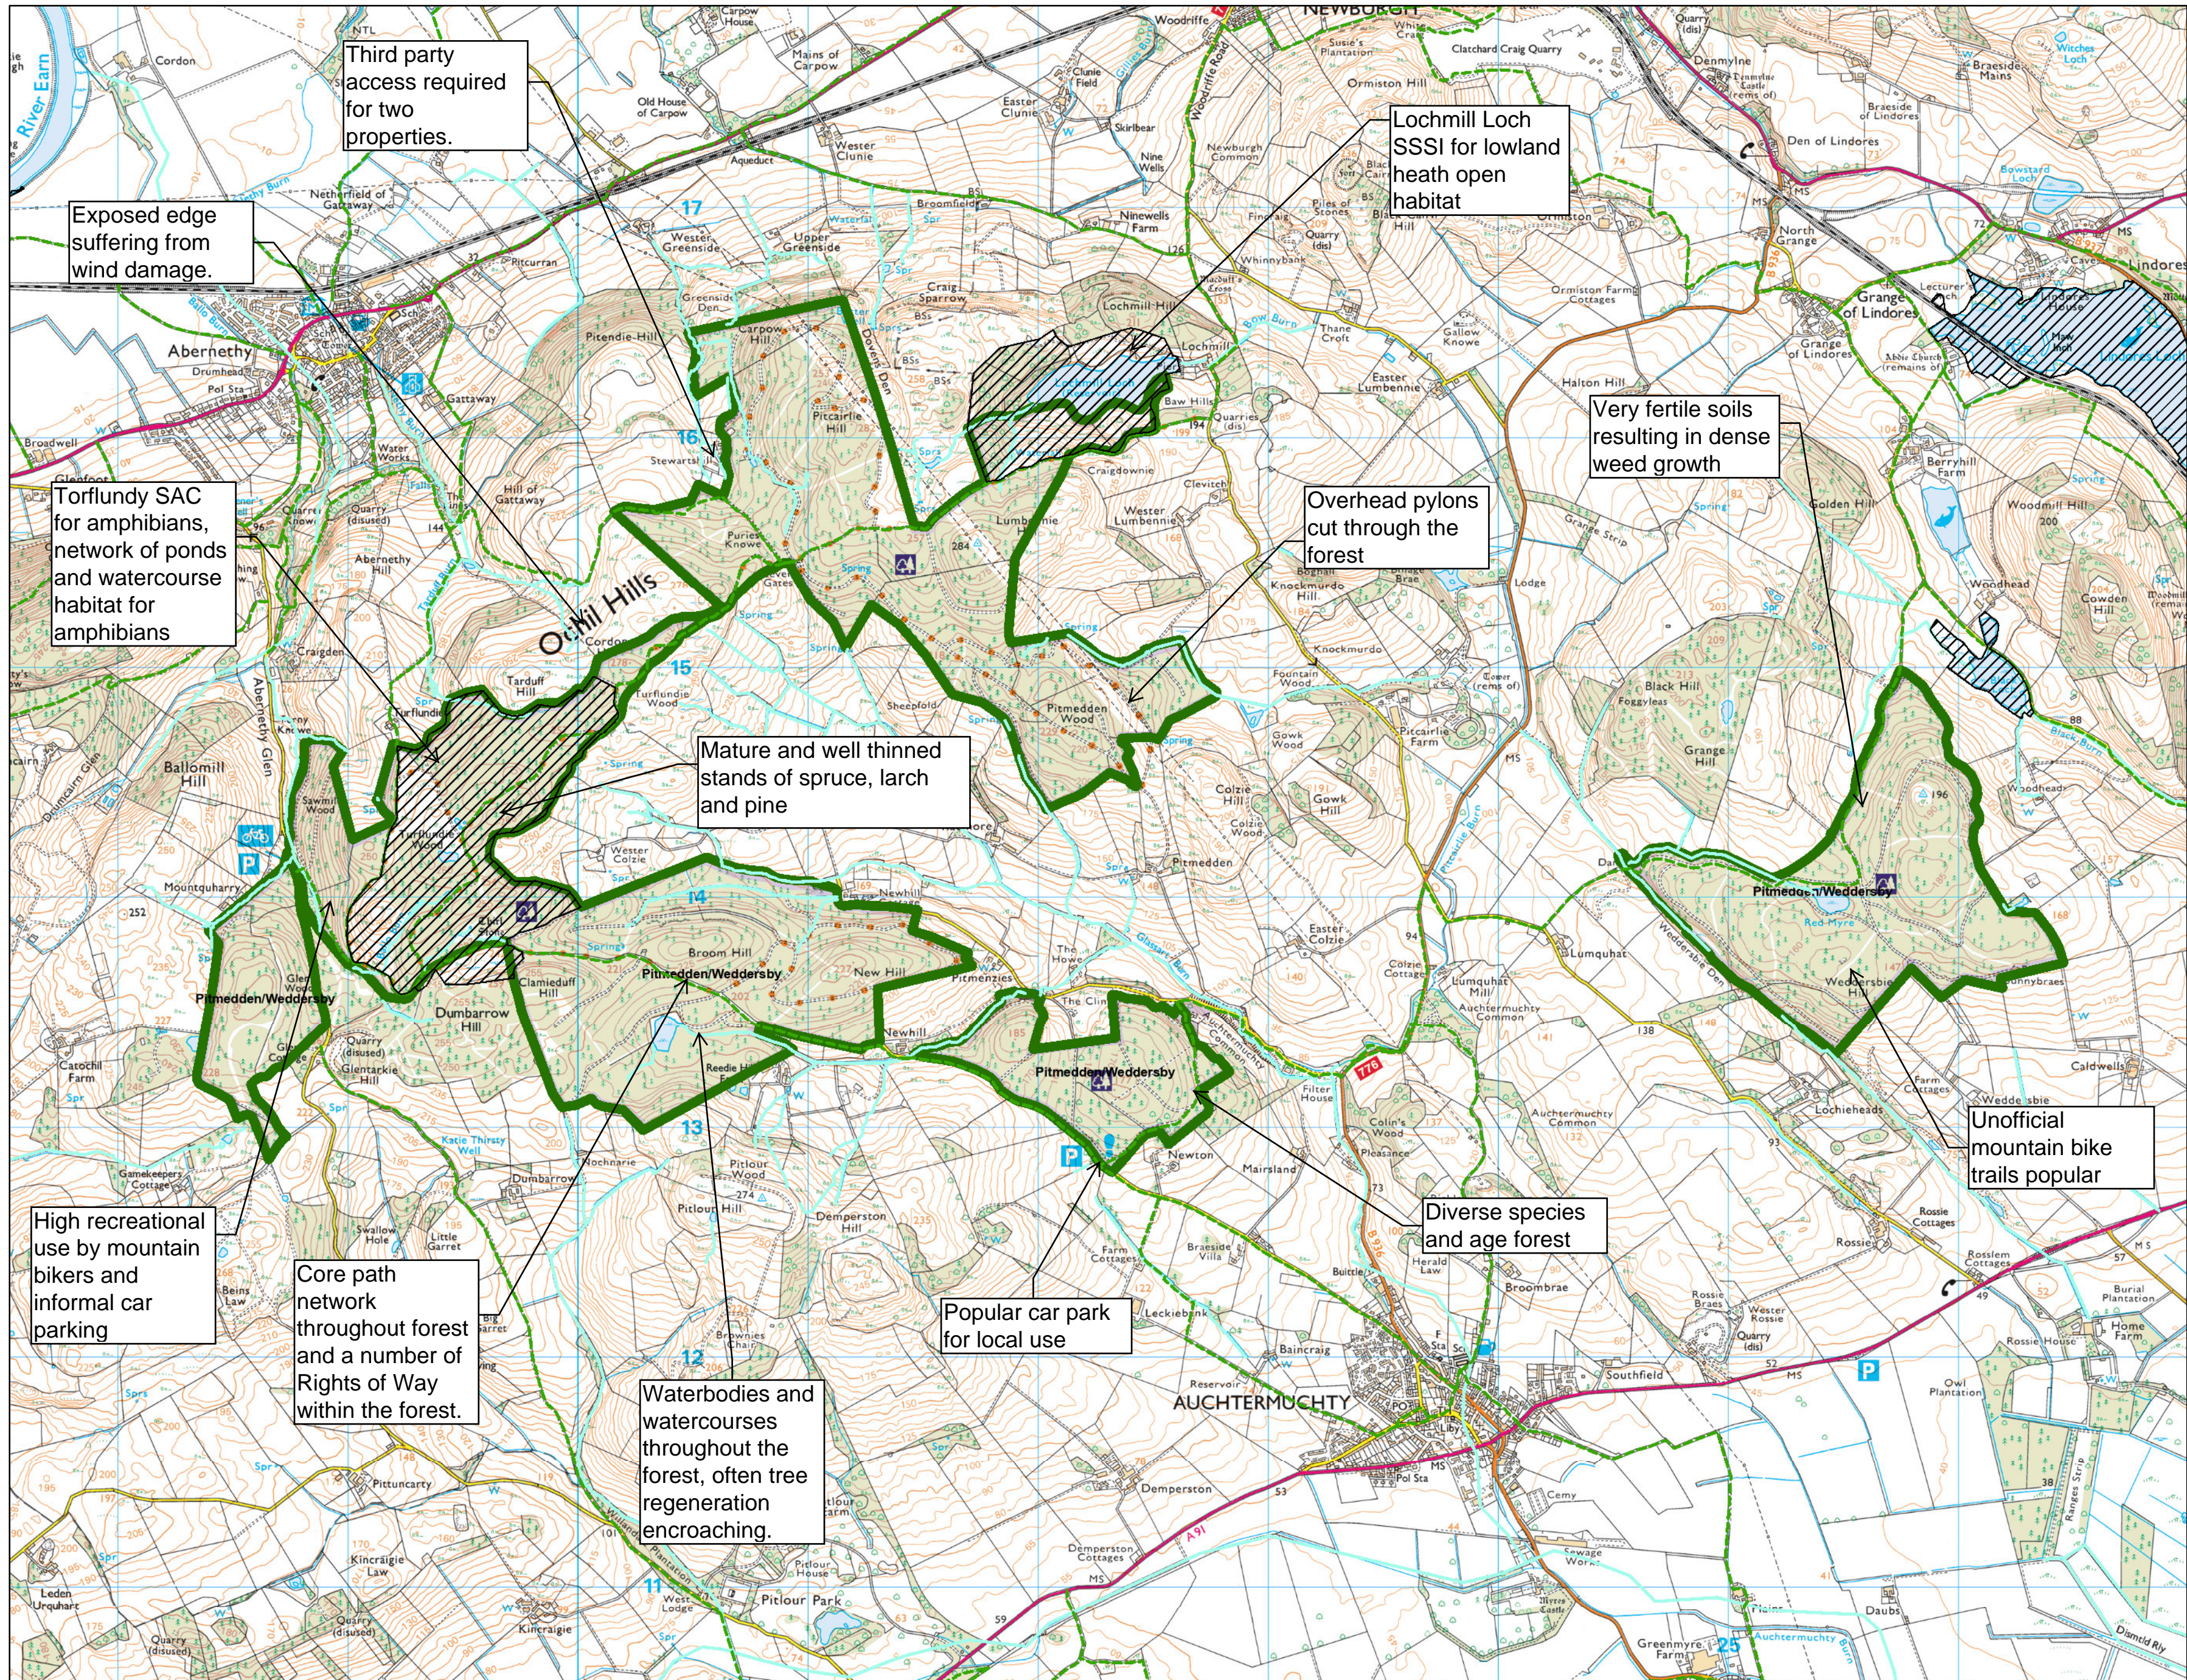

Pitmedden and Weddersby Issues Map

Untitled

Author: Ben Griffin

Scale @ A2: 1:20,000

Date: 11/09/2023

Legend

- Sites of Special Scientific Interest
- Core Paths**
- Core Paths
- Watercourses**
- Watercourses
- Blocks**
- Blocks

Reproduced by permission of Ordnance Survey on behalf of HMSO.
 © Crown copyright and database right 2023. All rights reserved.
 Ordnance Survey Licence number 100024925.
 © Getmapping Plc and Bluesky International Limited 2023.