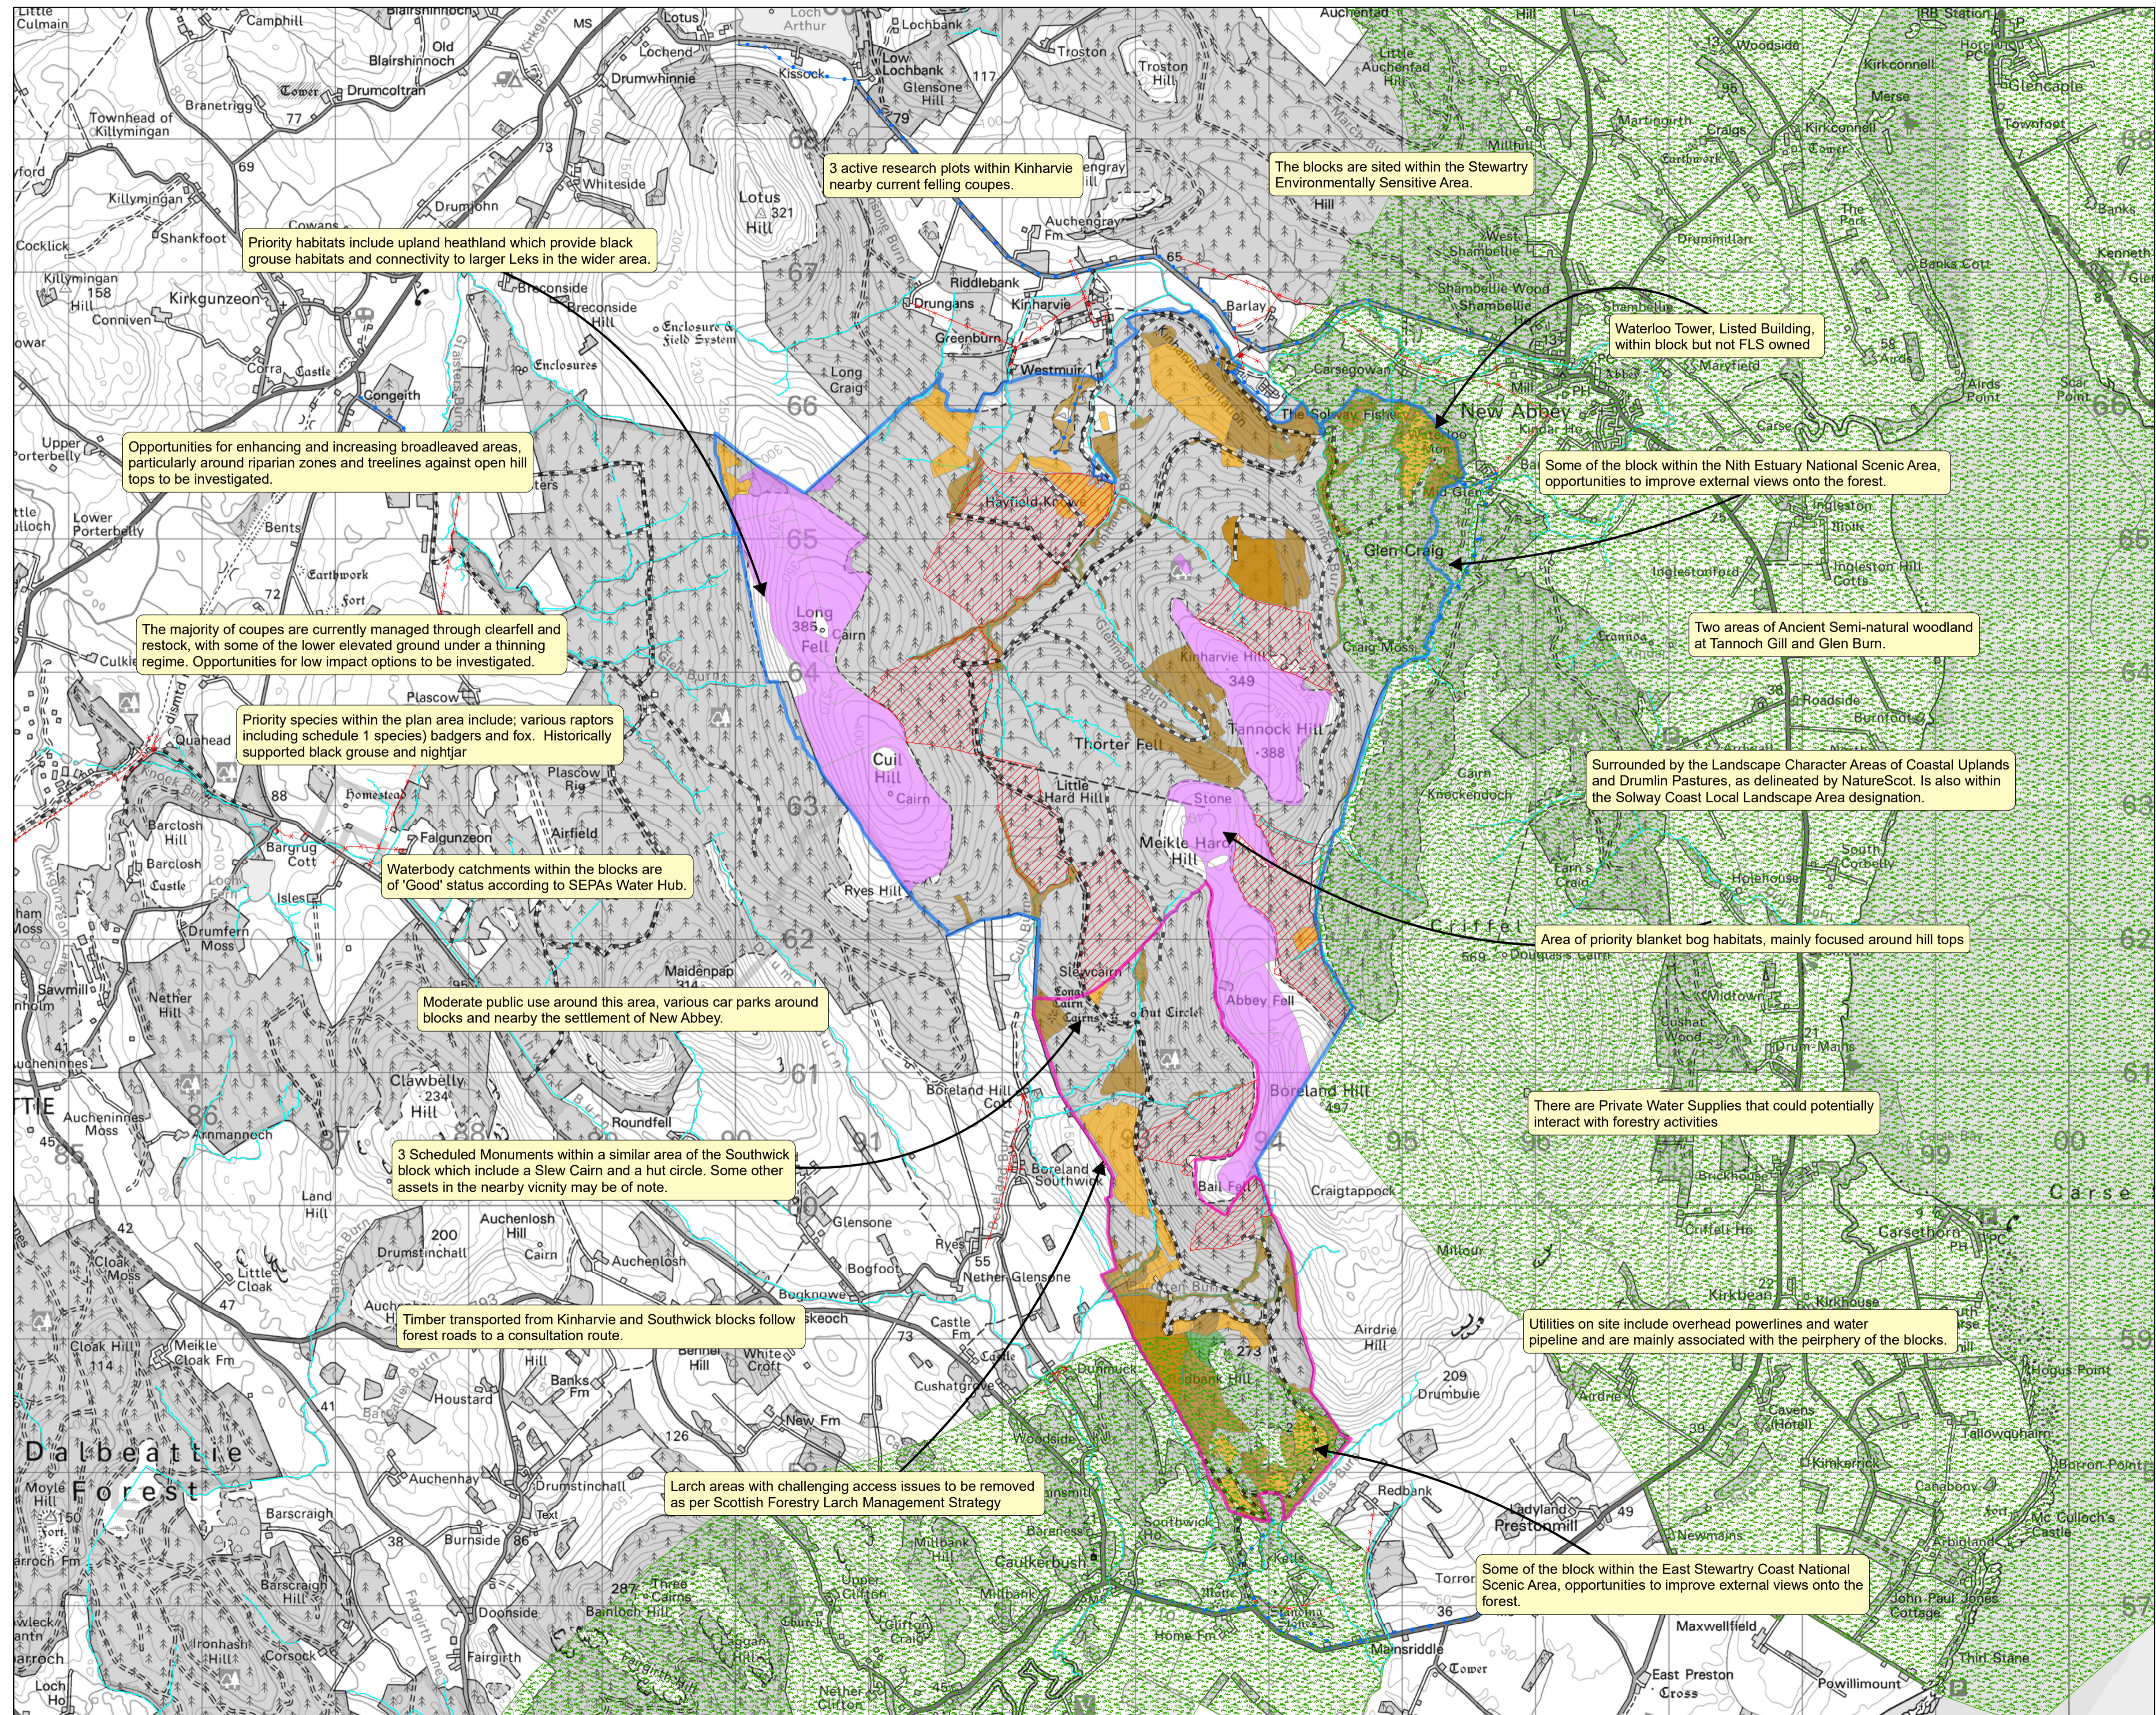

**Kinharvie & Southwick Land Management Plan
Map 2 - Features, Issues & Challenges**

Author: Laura Green

Scale @ A1: 1:25,000

Date: 08/01/2024

Legend

Forest Block

- Kinharvie
- Southwick
- National Scenic Areas
- Waterpipelines
- OHPL
- Forest Roads
- Next Intervention Coupe
- Natural Reserves
- Exsiting Broadleaves
- Exsiting Larch
- Priority Habitats
- Watercourses

Reproduced by permission of Ordnance Survey on behalf of HMSO. © Crown copyright and database right [2024]. All rights reserved. Ordnance Survey Licence number [100021242]. © Getmapping Plc and Bluesky International Limited 2024.