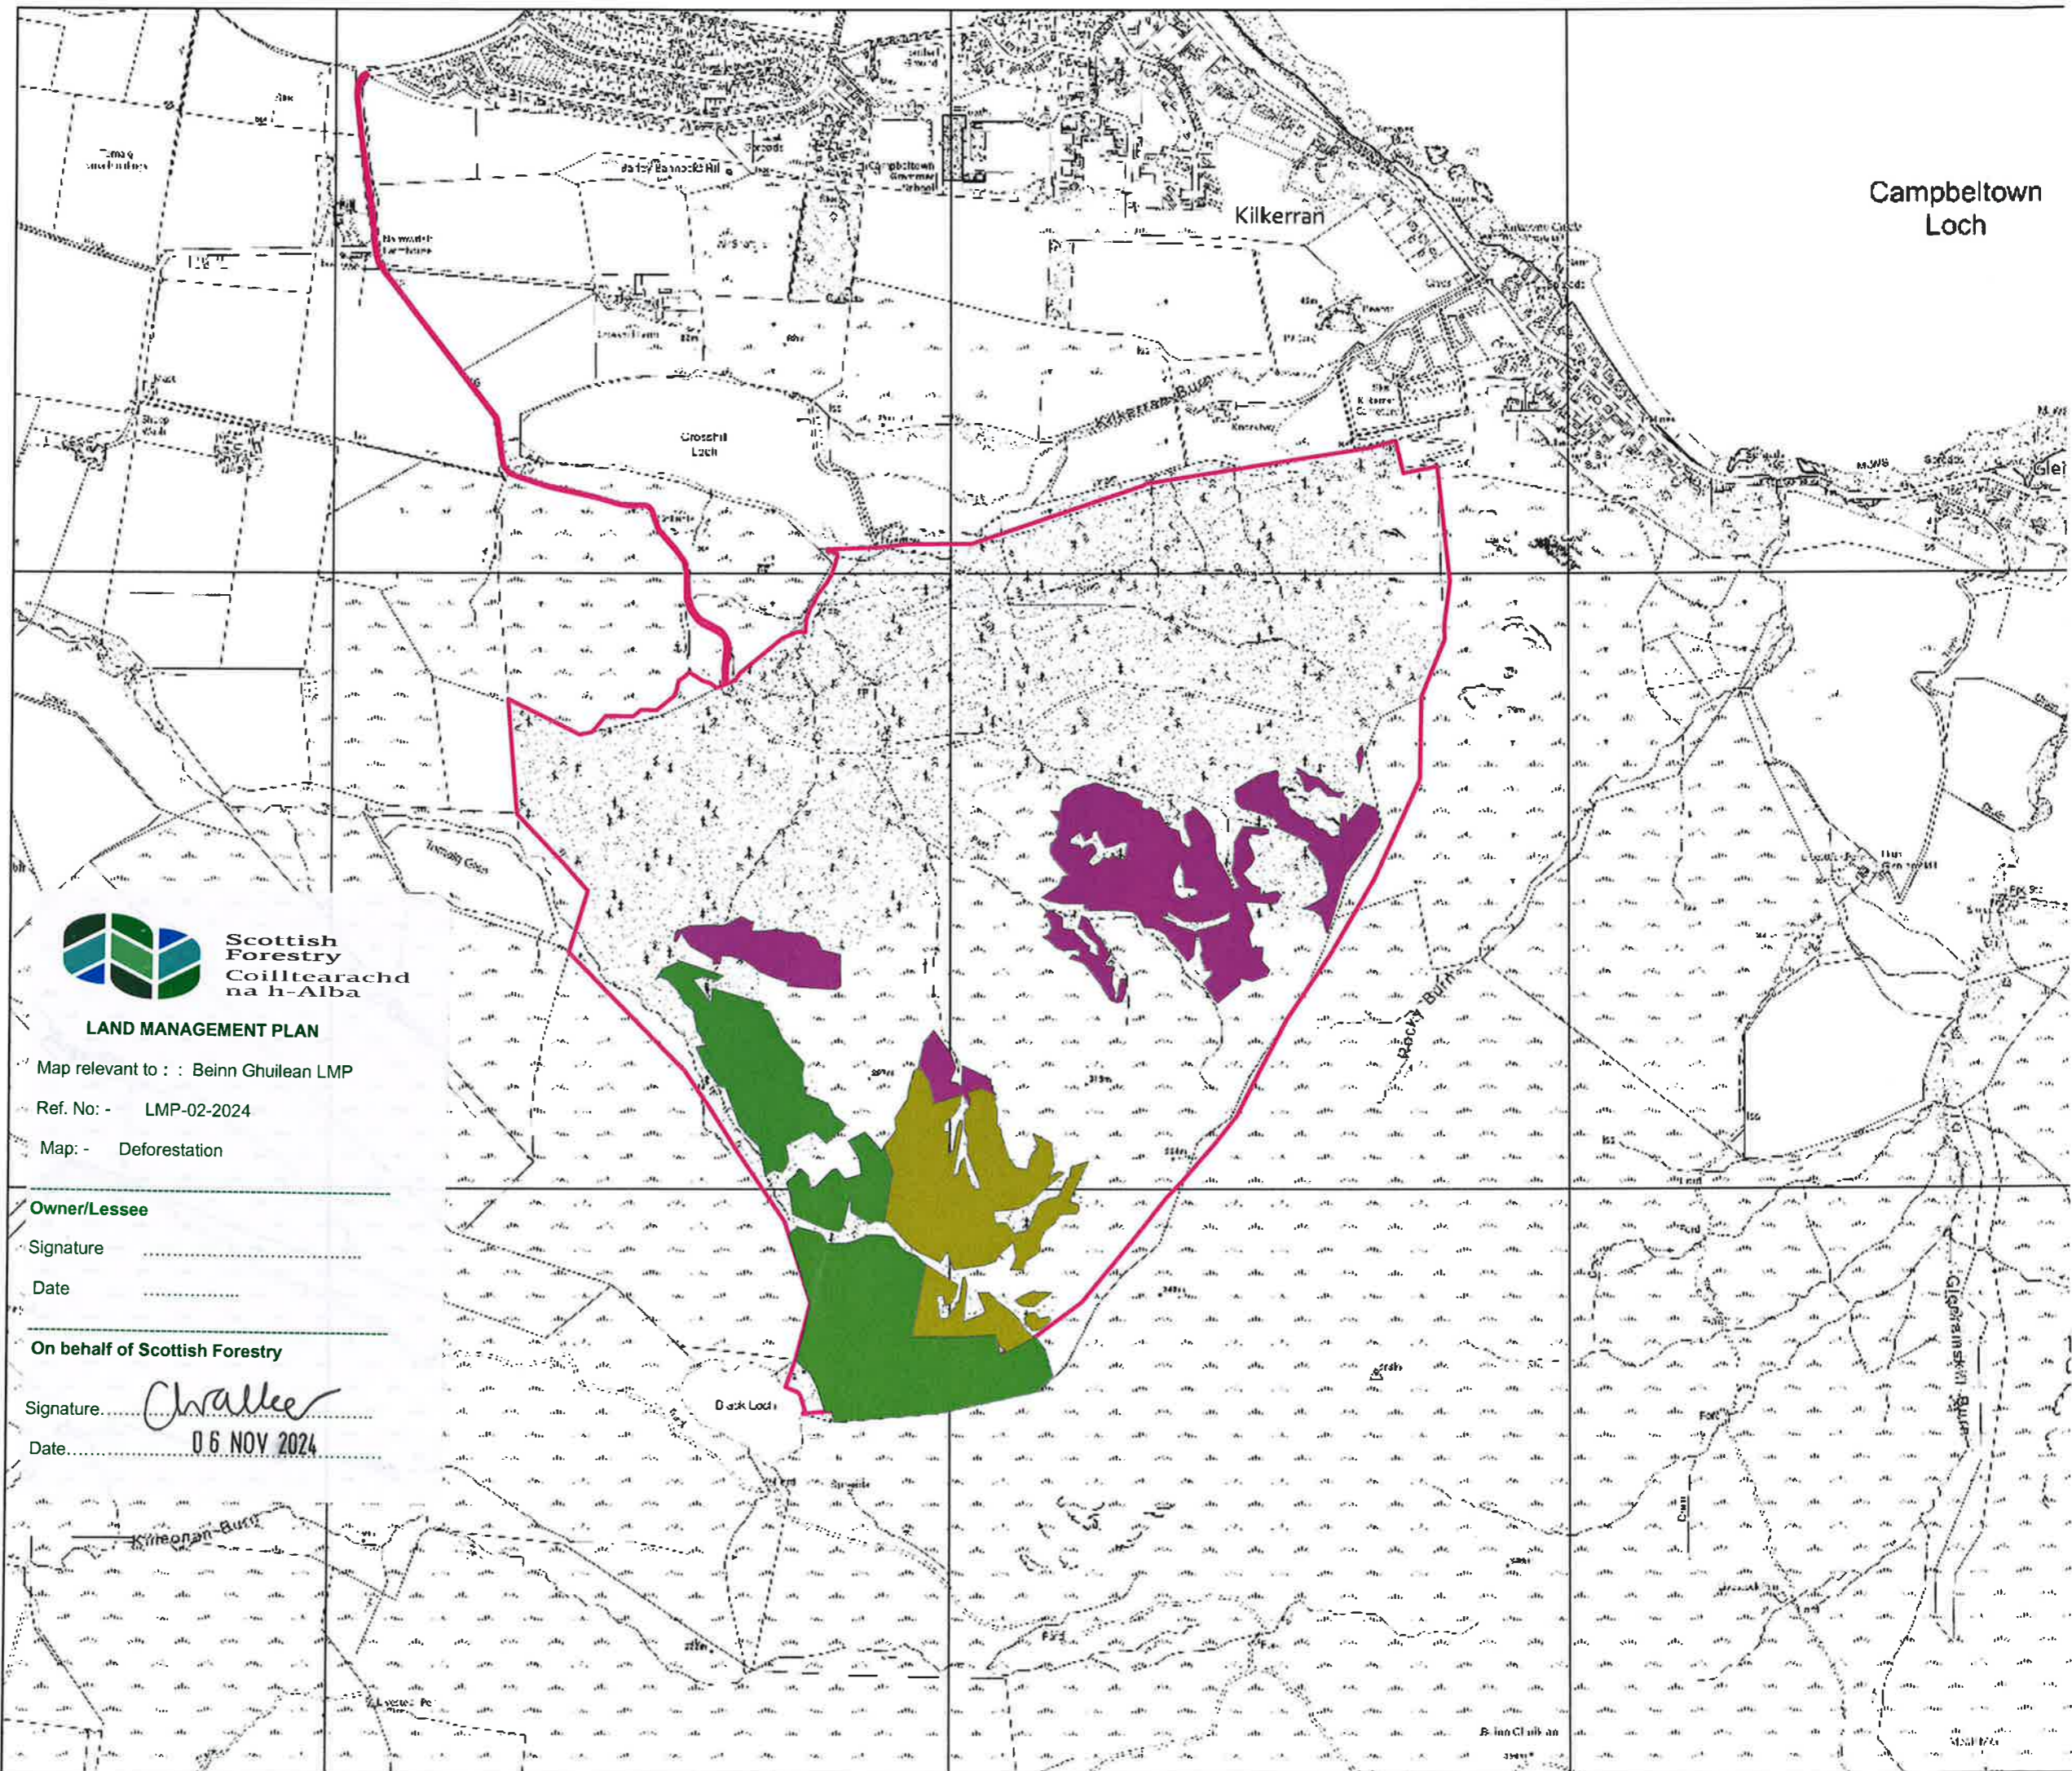

Map 5.9 Areas for deforestation

Author: R.Wilson
Scale @ A3: 1:10,000
Date: 15/11/2023

Legend

Deforestation areas

Purpose

-  Landscape improvement
-  Open habitat restoration
-  Peatland restoration area

 Registered ownership

*Donald McNeill for
Forestry and Land
Scotland - West Region
22/10/24.*

LAND MANAGEMENT PLAN

Map relevant to : : Beinn Ghuillean LMP
Ref. No: - LMP-02-2024
Map: - Deforestation

Owner/Lessee

Signature

Date

On behalf of Scottish Forestry

Signature..... *Challice*

Date..... 06 NOV 2024

Reproduced by permission of Ordnance Survey on behalf of HMSO
© Crown copyright and database right [2023]. All rights reserved.
Ordnance Survey Licence number [100021242].
© Getmapping Plc and Bluesky International Limited 2023.