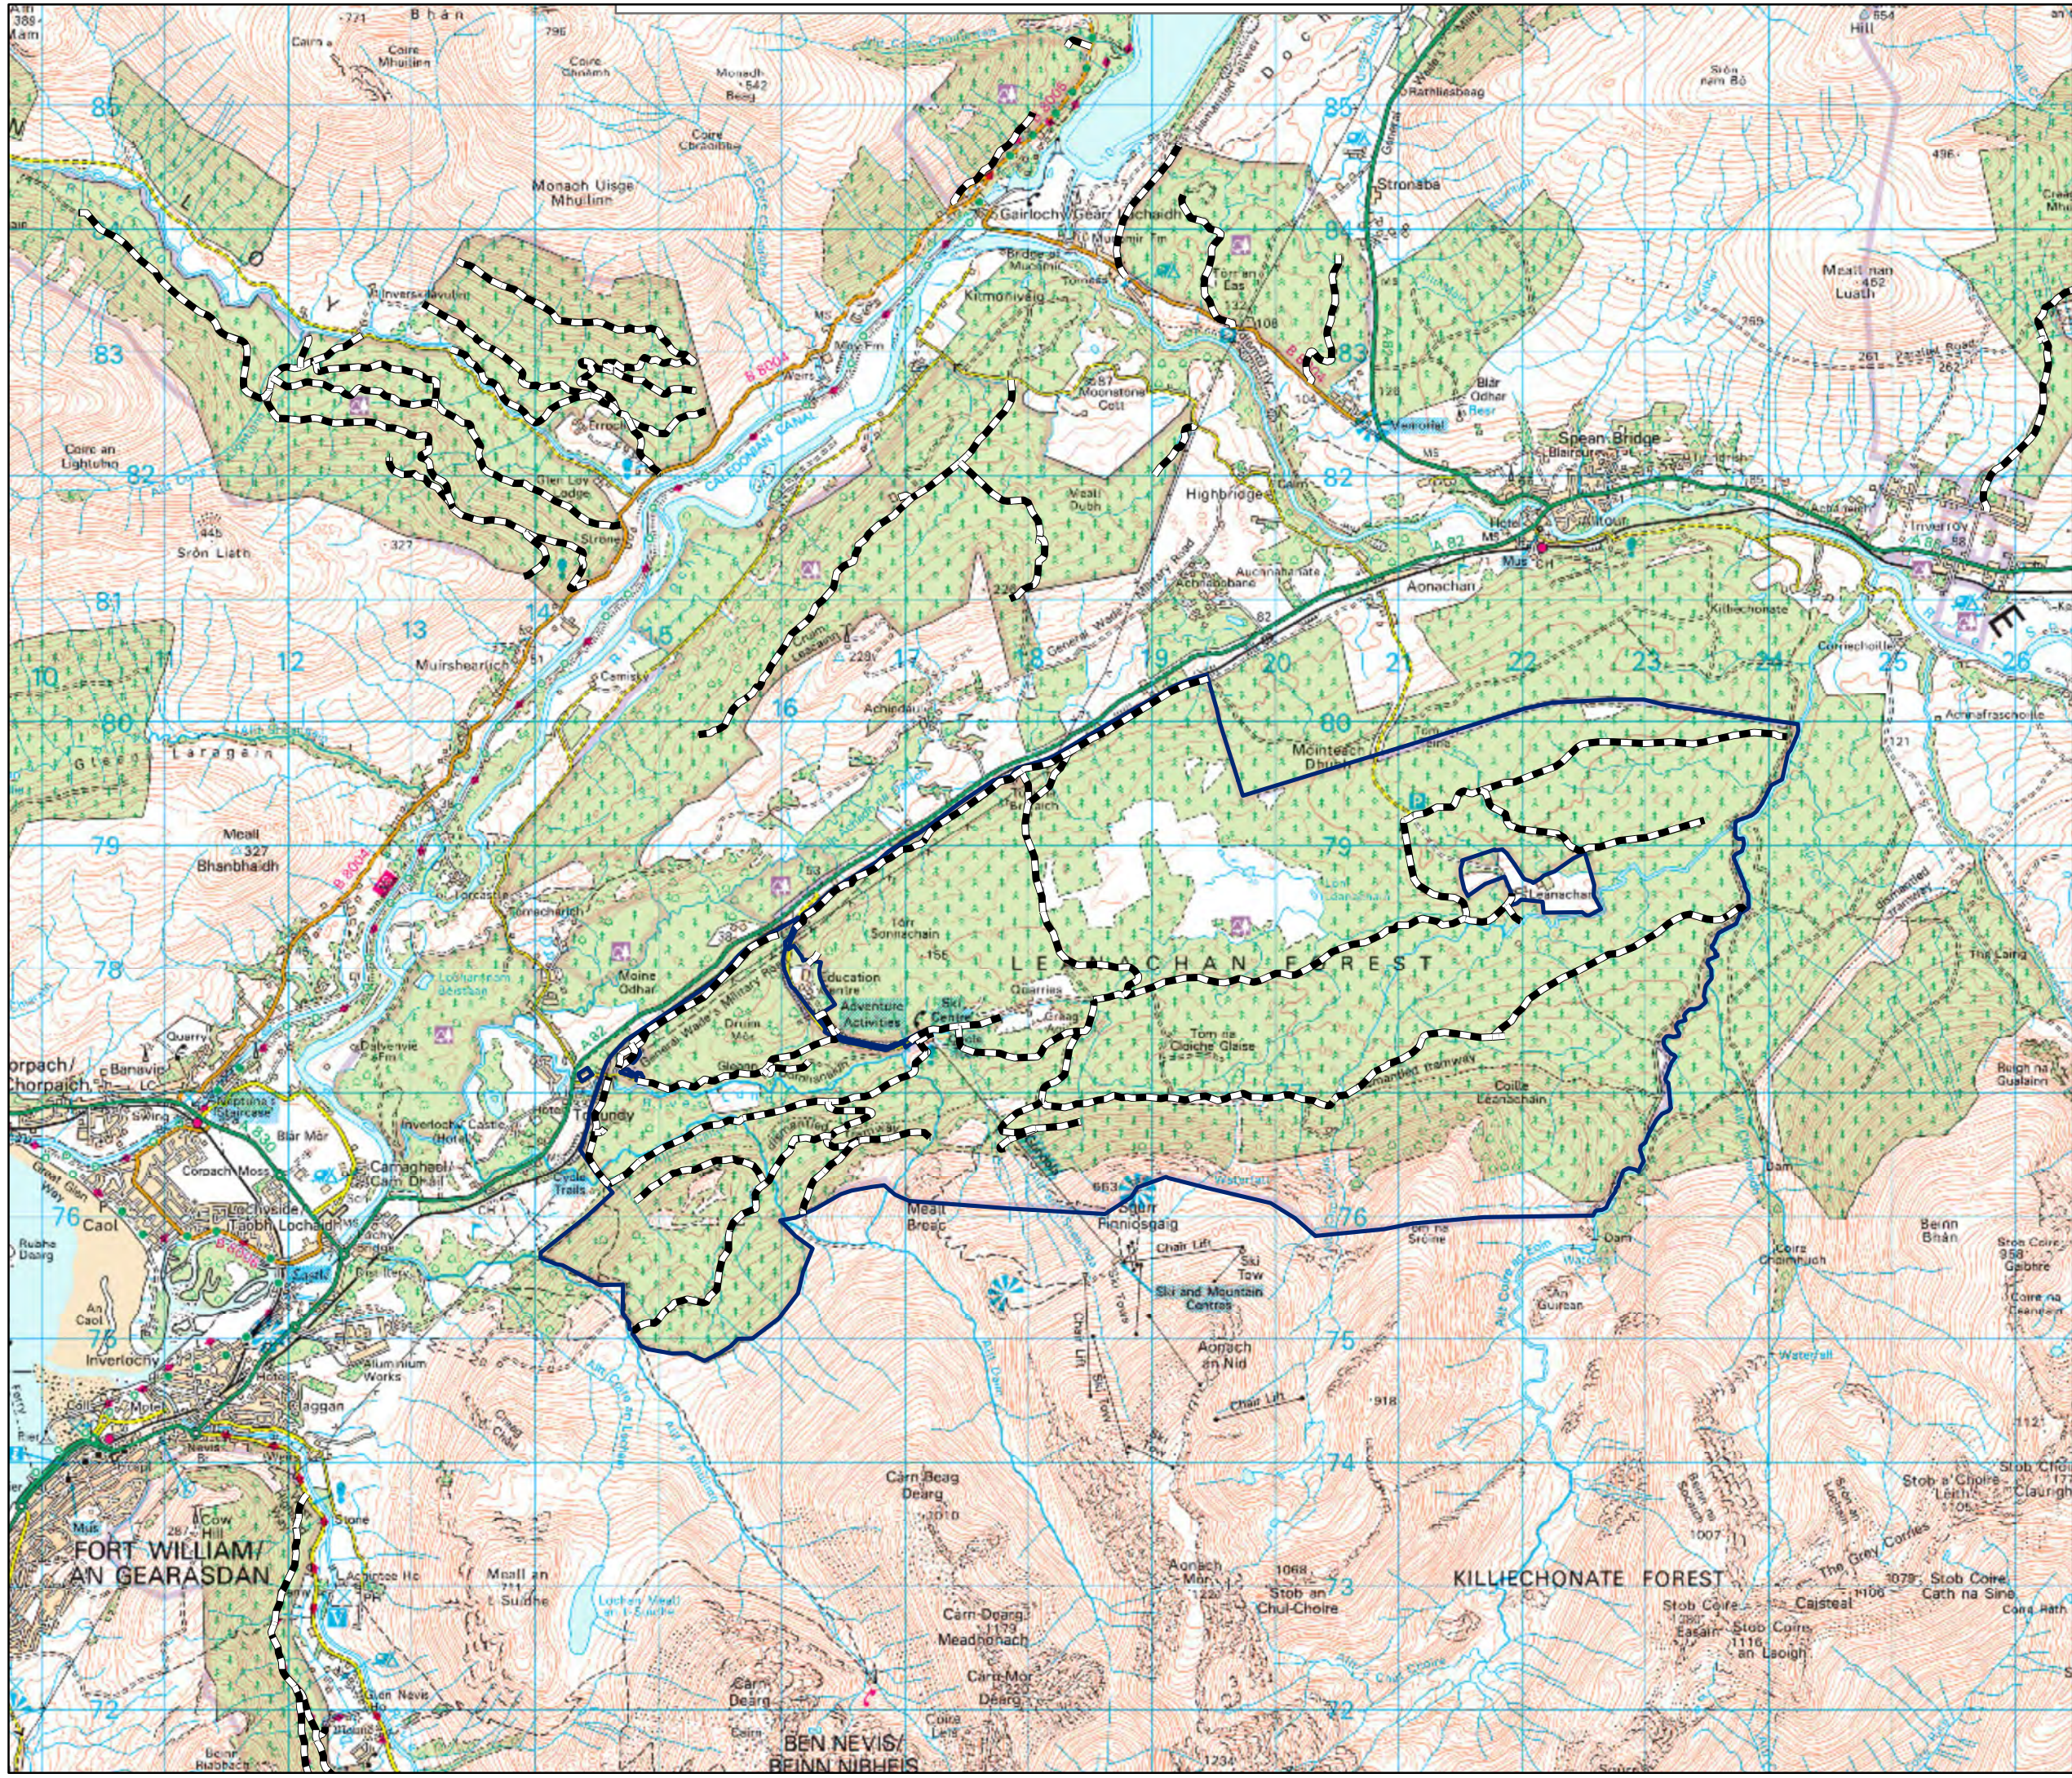

Location Map

Author: Sarah.Hood
Scale @ A3: 1:50,000
Date: 31/01/2024

Legend

-  Leanachan
-  Forest Roads

Reproduced by permission of Ordnance Survey on behalf of HMSO.
© Crown copyright and database right [2024]. All rights reserved.
Ordnance Survey Licence number [100021242].
© Getmapping Plc and Bluesky International Limited 2024.