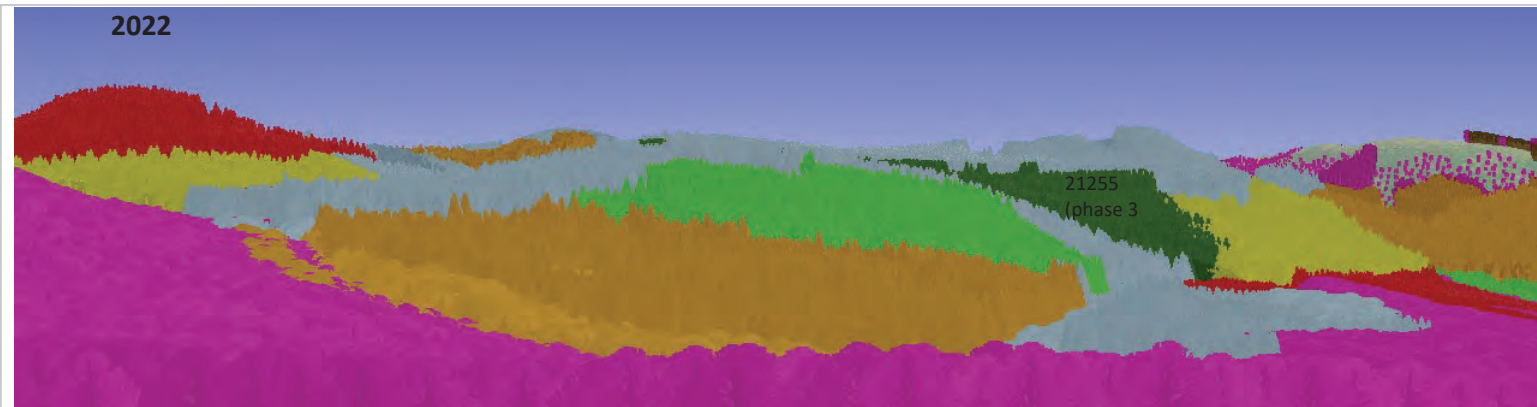

### Visualisation of Felling proposals

Visualisation year

**2022**

**2032**

Felling Phases have a rolling 5 year period and  
for visualisations start on the date shown above.

\* these trees are an artifact of the program  
used to produce the visualisation

### Woodland development

Visualisation year

**2022**

**2042**

colours representative of late  
spring

2022

2042

\*