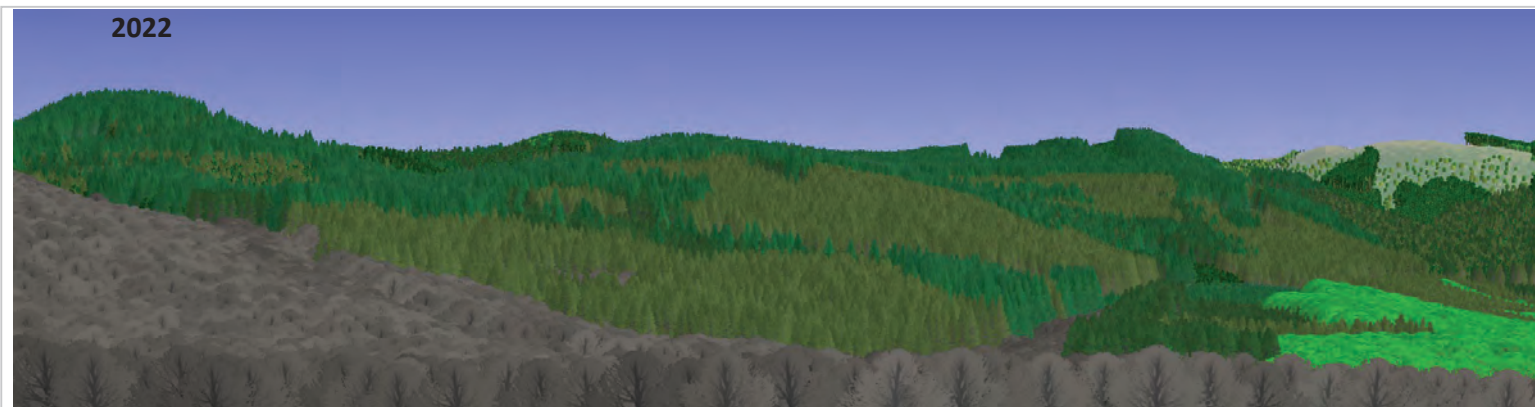

### Woodland development

Visualisation year

**2022**

**2042**

colours representative of late  
spring

2022

2042

\*

\* these trees are an artifact of the program  
used to produce the visualisation

Scotland's National  
Forest Estate is  
responsibly  
managed to the  
UK Woodland  
Assurance Standard.