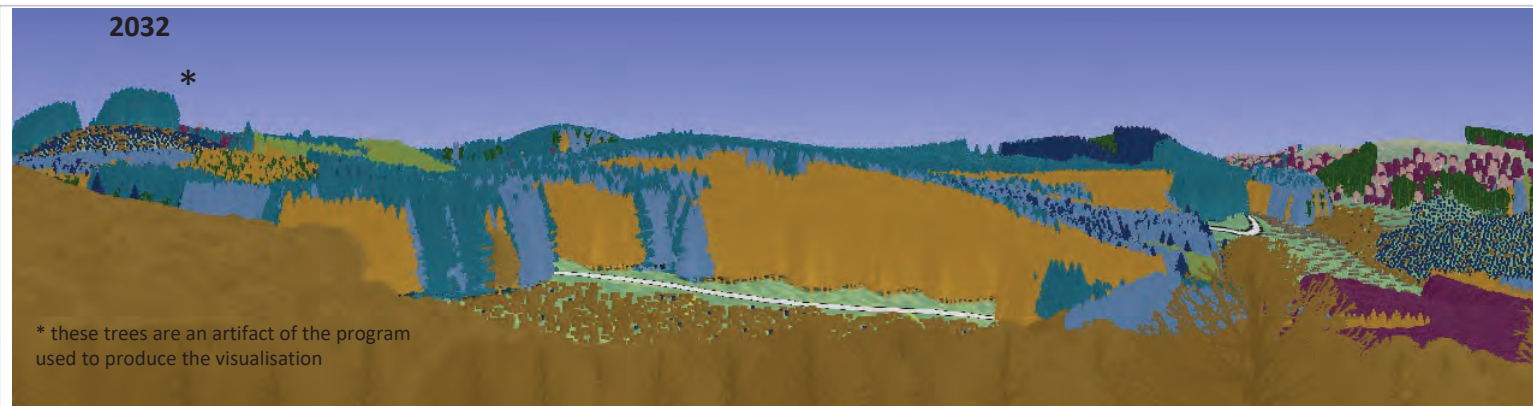

### Visualisation of Future Habitat and Species

Visualisation year

**2022**

**2032**

-  Sitka spruce
-  Norway spruce
-  Scots pine
-  Lodgepole pine
-  Larch
-  Douglas fir
-  Mixed conifers
-  Ash
-  Oak
-  Beech
-  Birch
-  Mixed broadleaves
-  Native mixed broadleaves
-  Neighbouring woodland