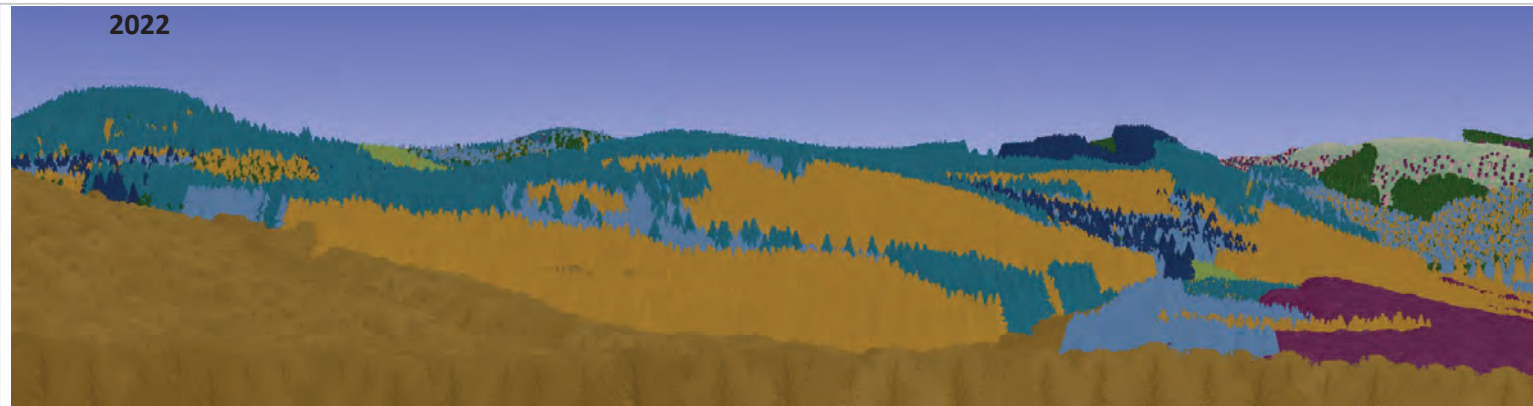

### Visualisation of Future Habitat and Species

Visualisation year

**2022**

**2032**

-  Sitka spruce
-  Norway spruce
-  Scots pine
-  Lodgepole pine
-  Larch
-  Douglas fir
-  Mixed conifers
-  Ash
-  Oak
-  Beech
-  Birch
-  Mixed broadleaves
-  Native mixed broadleaves
-  Neighbouring woodland