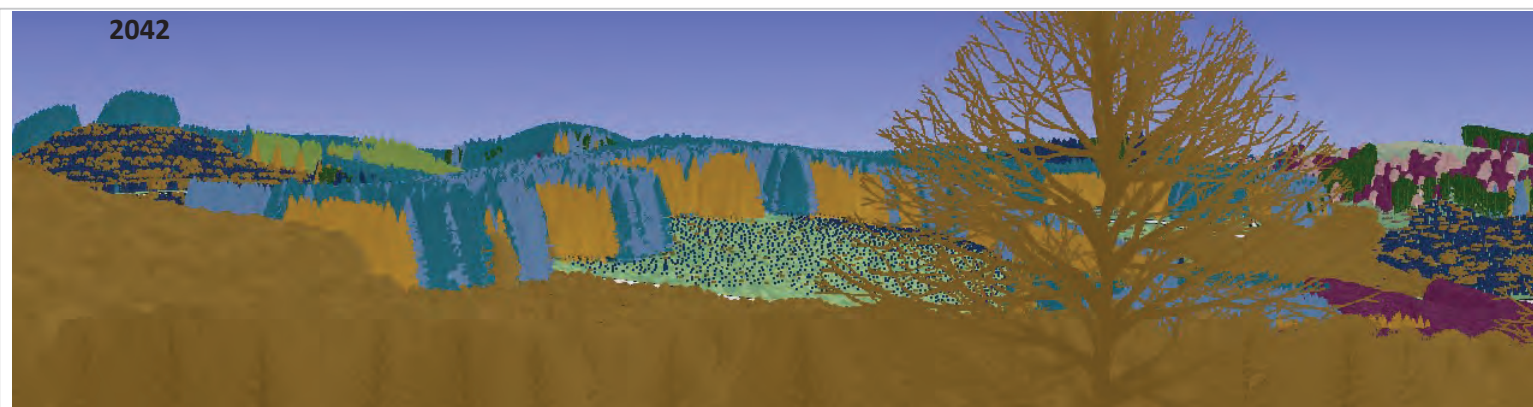

### Visualisation of Future Habitat and Species

Visualisation year

**2032**

**2042**

-  Sitka spruce
-  Norway spruce
-  Scots pine
-  Lodgepole pine
-  Larch
-  Douglas fir
-  Mixed conifers
-  Ash
-  Oak
-  Beech
-  Birch
-  Mixed broadleaves
-  Native mixed broadleaves
-  Neighbouring woodland