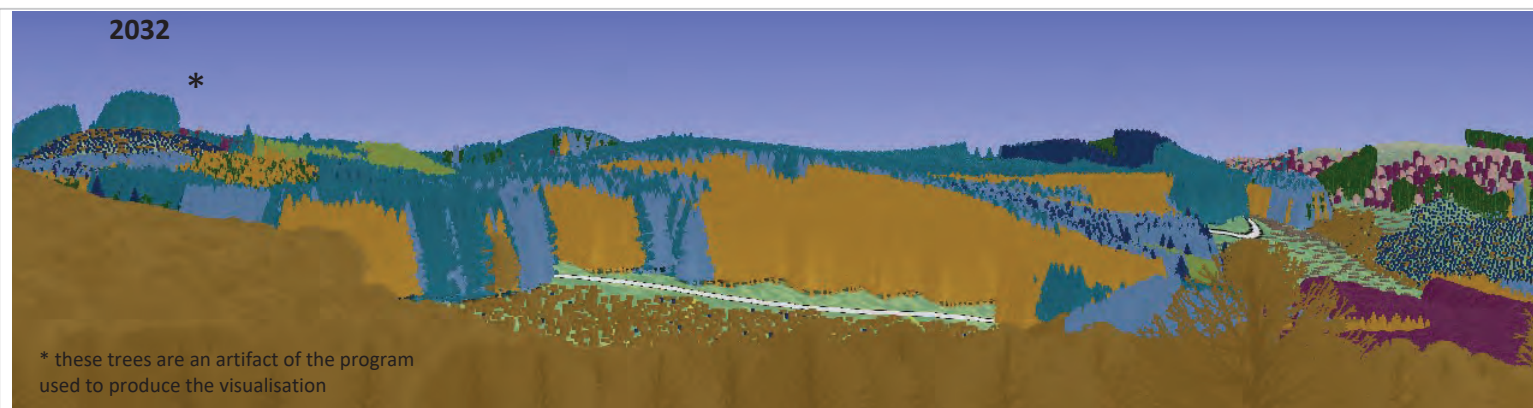

### Visualisation of Future Habitat and Species

Visualisation year

**2032**

**2042**

-  Sitka spruce
-  Norway spruce
-  Scots pine
-  Lodgepole pine
-  Larch
-  Douglas fir
-  Mixed conifers
-  Ash
-  Oak
-  Beech
-  Birch
-  Mixed broadleaves
-  Native mixed broadleaves
-  Neighbouring woodland