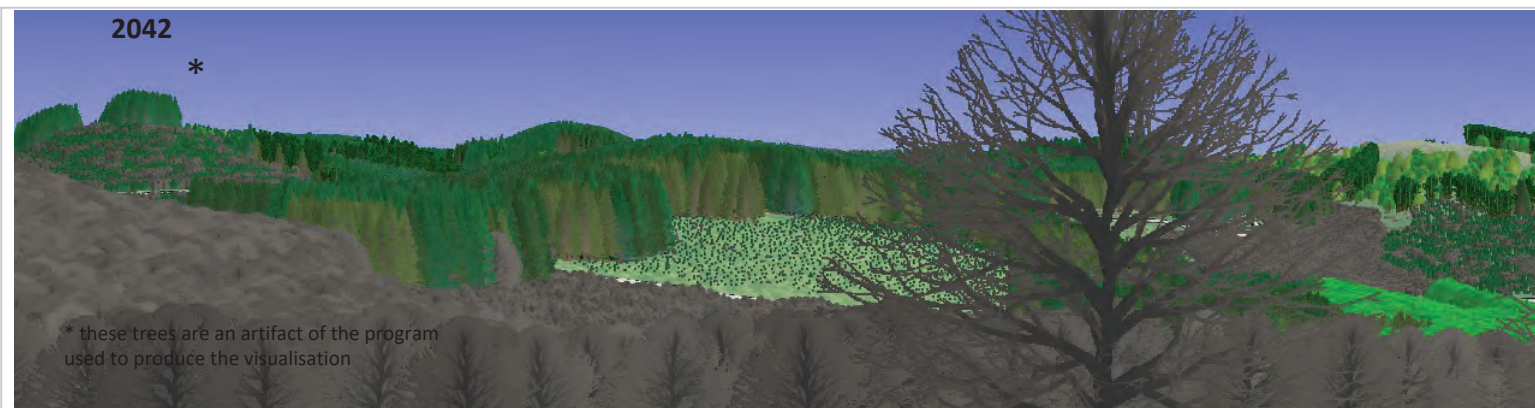

### Woodland development

Visualisation year

**2022**

**2042**

colours representative of late  
spring

2022

2042

\*

\* these trees are an artifact of the program  
used to produce the visualisation

Scotland's National  
Forest Estate is  
responsibly  
managed to the  
UK Woodland  
Assurance Standard.