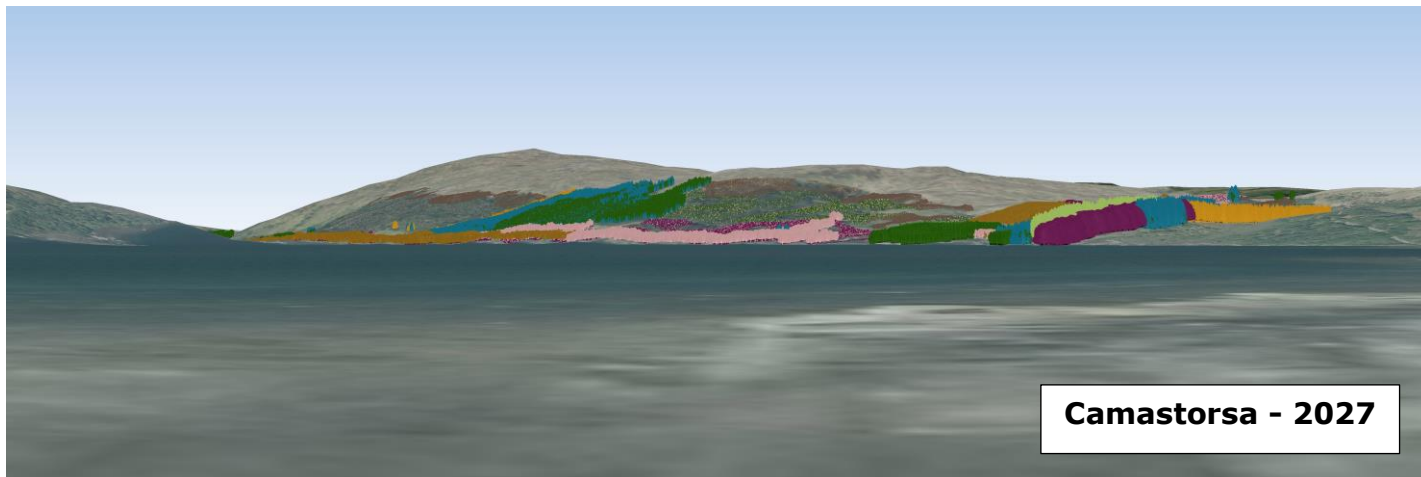

Camastorsa - 2018

Camastorsa - 2027

Camastorsa - 2050

Camastorsa

Lochaber
Forest District
View : 1
Grid Ref : NM72806350
Date : 22 May 2018

Visualisation of future habitat and species

Visualisation Year
2018, 2027, 2050

-  Sitka spruce
-  Norway spruce
-  Scots pine
-  Lodgepole pine
-  Larch
-  Douglas fir
-  Mixed conifers
-  Ash
-  Oak
-  Beech
-  Birch
-  Mixed broadleaves
-  Neighbouring woodland