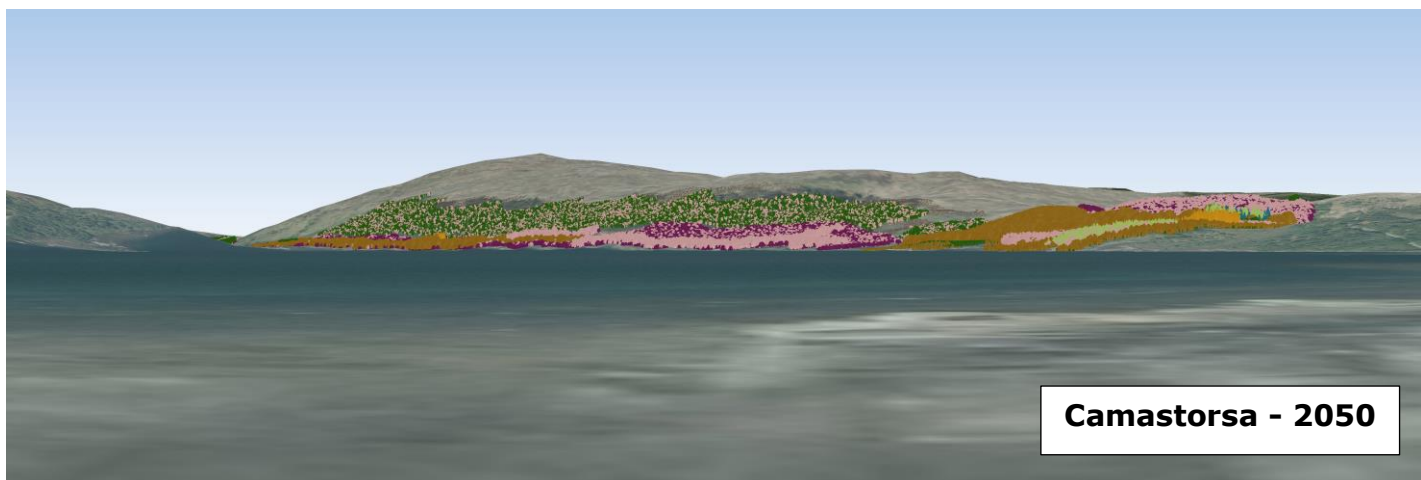

Camastorsa - 2018

Camastorsa - 2027

Camastorsa - 2050

Camastorsa

Lochaber
Forest District
View : 1
Grid Ref : NM72806350
Date : 22 May 2018

Visualisation of future habitat and species

Visualisation Year
2018, 2027, 2050

-  Sitka spruce
-  Norway spruce
-  Scots pine
-  Lodgepole pine
-  Larch
-  Douglas fir
-  Mixed conifers
-  Ash
-  Oak
-  Beech
-  Birch
-  Mixed broadleaves
-  Neighbouring woodland