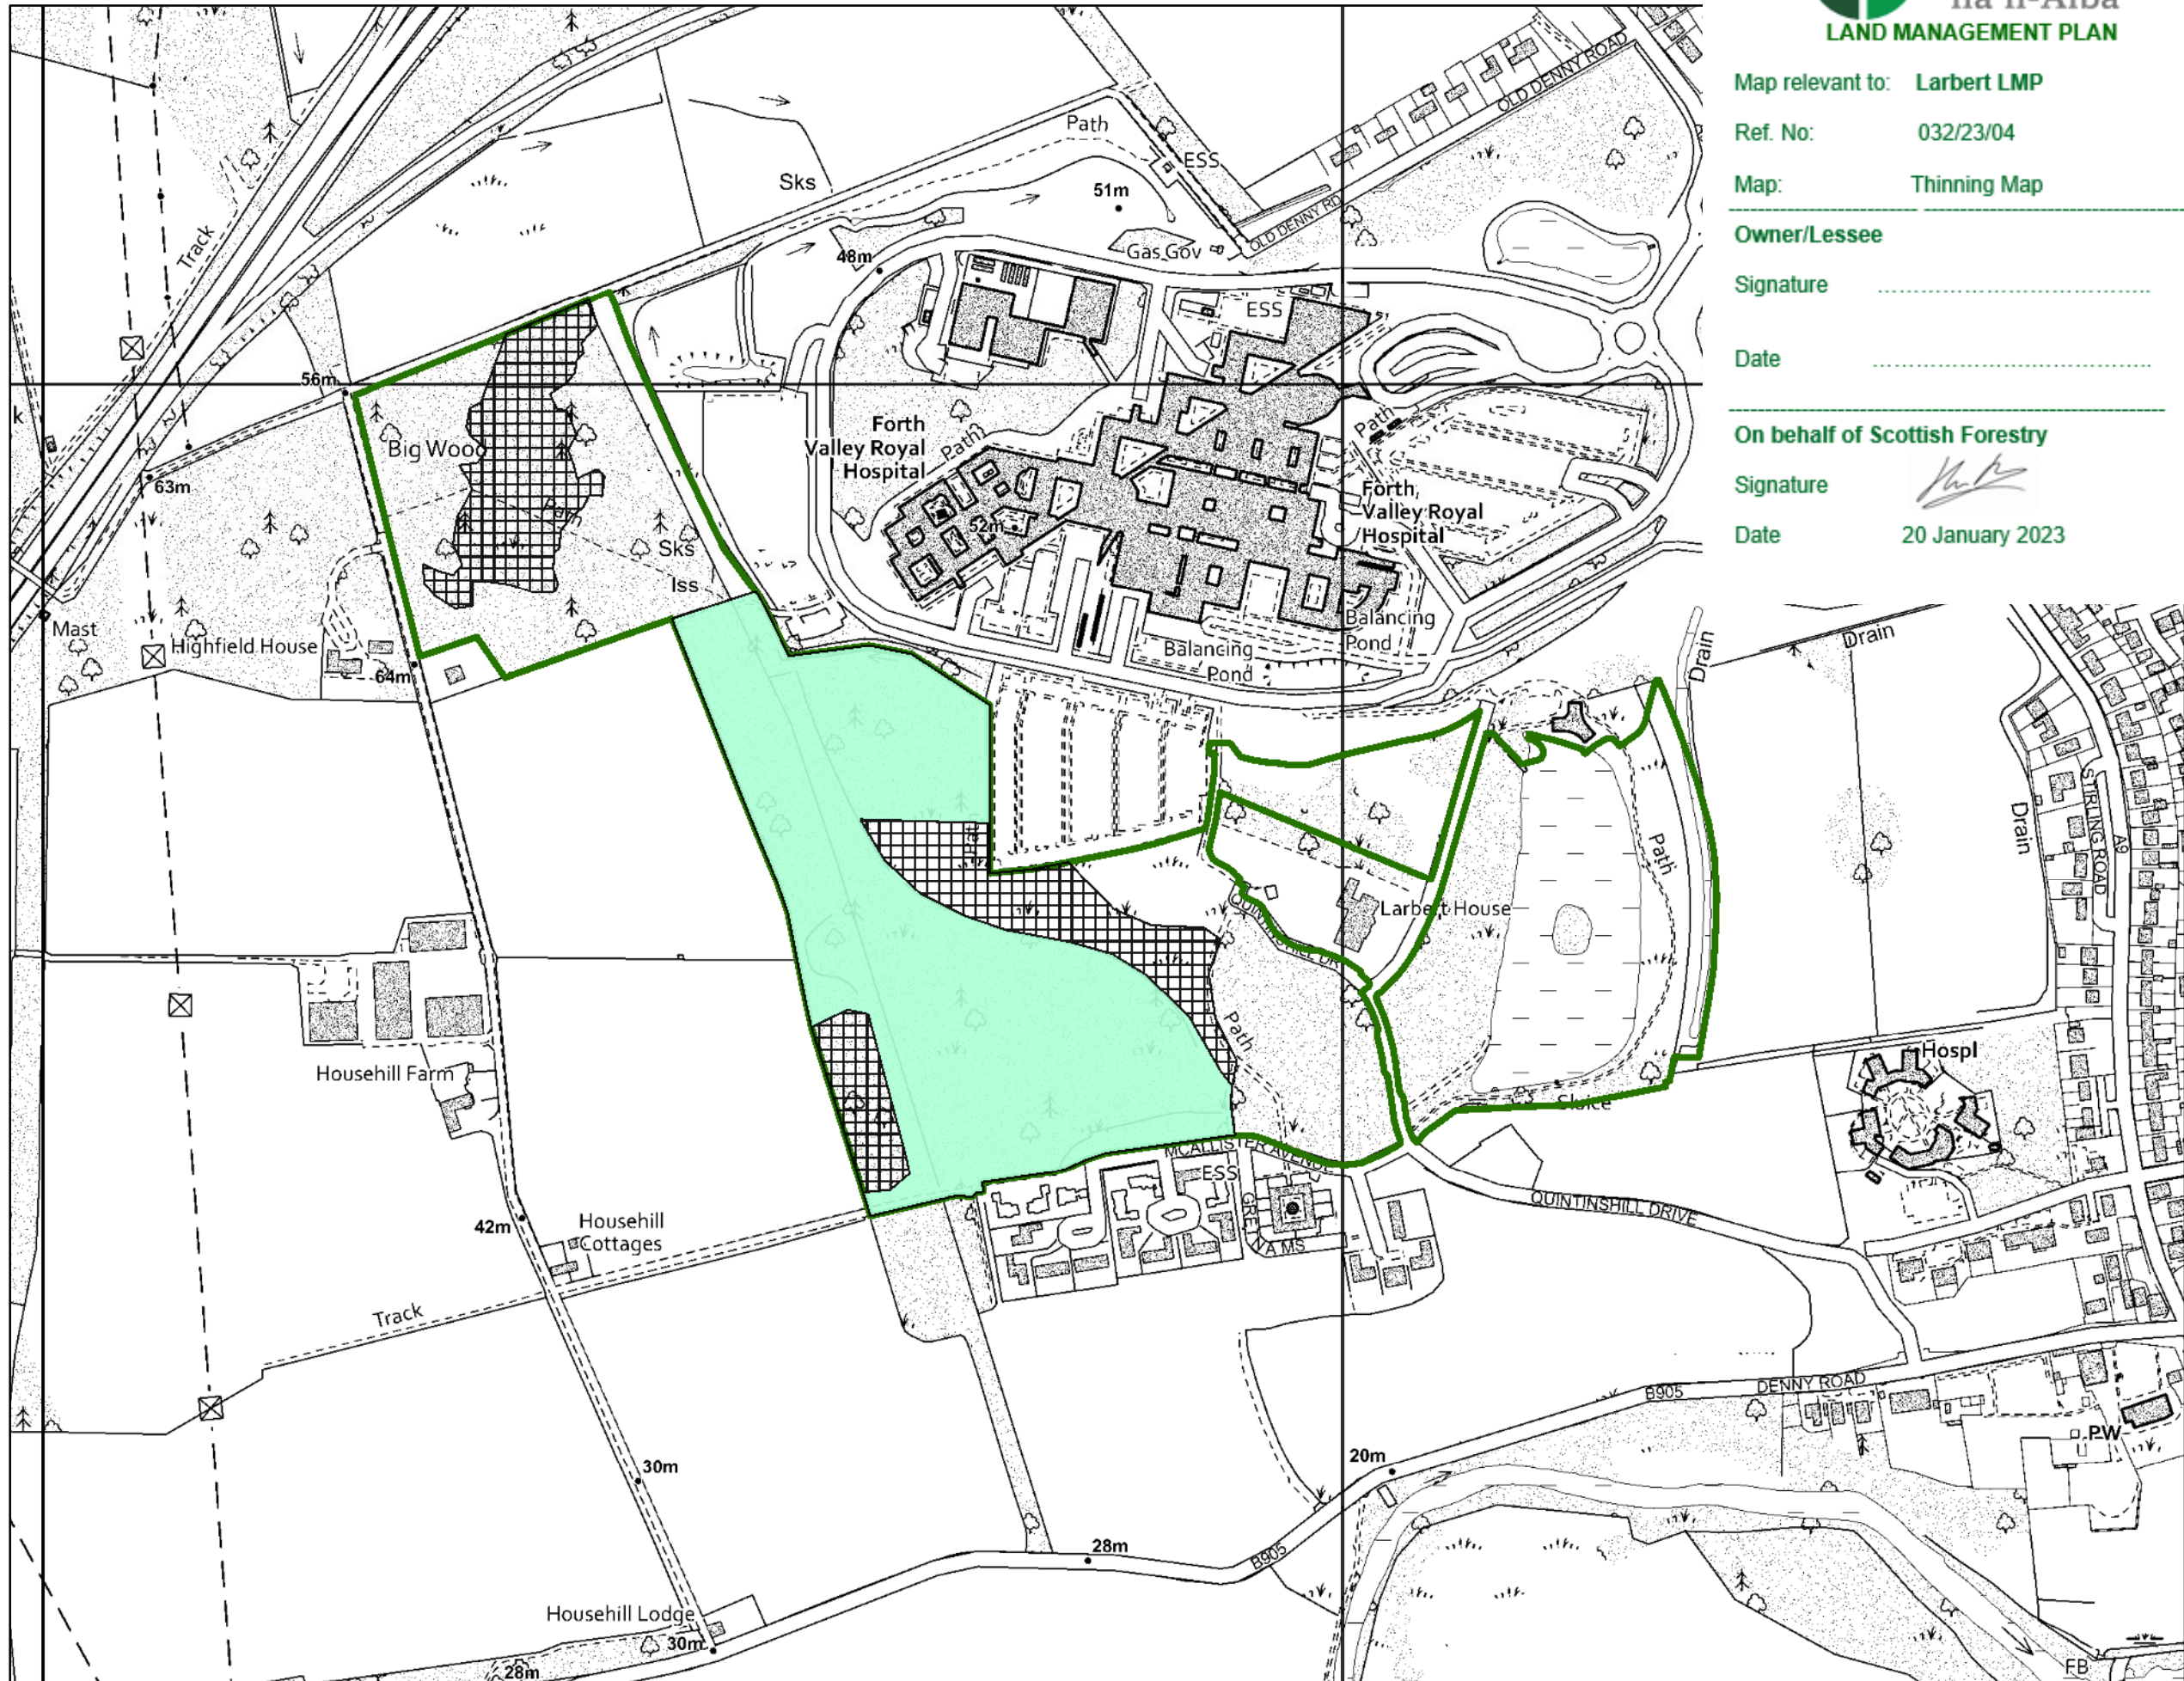

#### Legend

-  LISS Thinning
-  Respacing works (<10cm dbh)
-  Blocks

Map relevant to: Larbert LMP

Ref. No: 032/23/04

Map: Thinning Map

Owner/Lessee

Signature .....

Date .....

On behalf of Scottish Forestry

Signature 

Date 20 January 2023

0 0.0226 0.045 0.09 0.135 0.18 km

Reproduced by permission of Ordnance Survey on behalf of HMSO.  
© Crown copyright and database right 2022. All rights reserved.  
Ordnance Survey Licence number 100024925.  
© Getmapping Plc and Bluesky International Limited 2022.