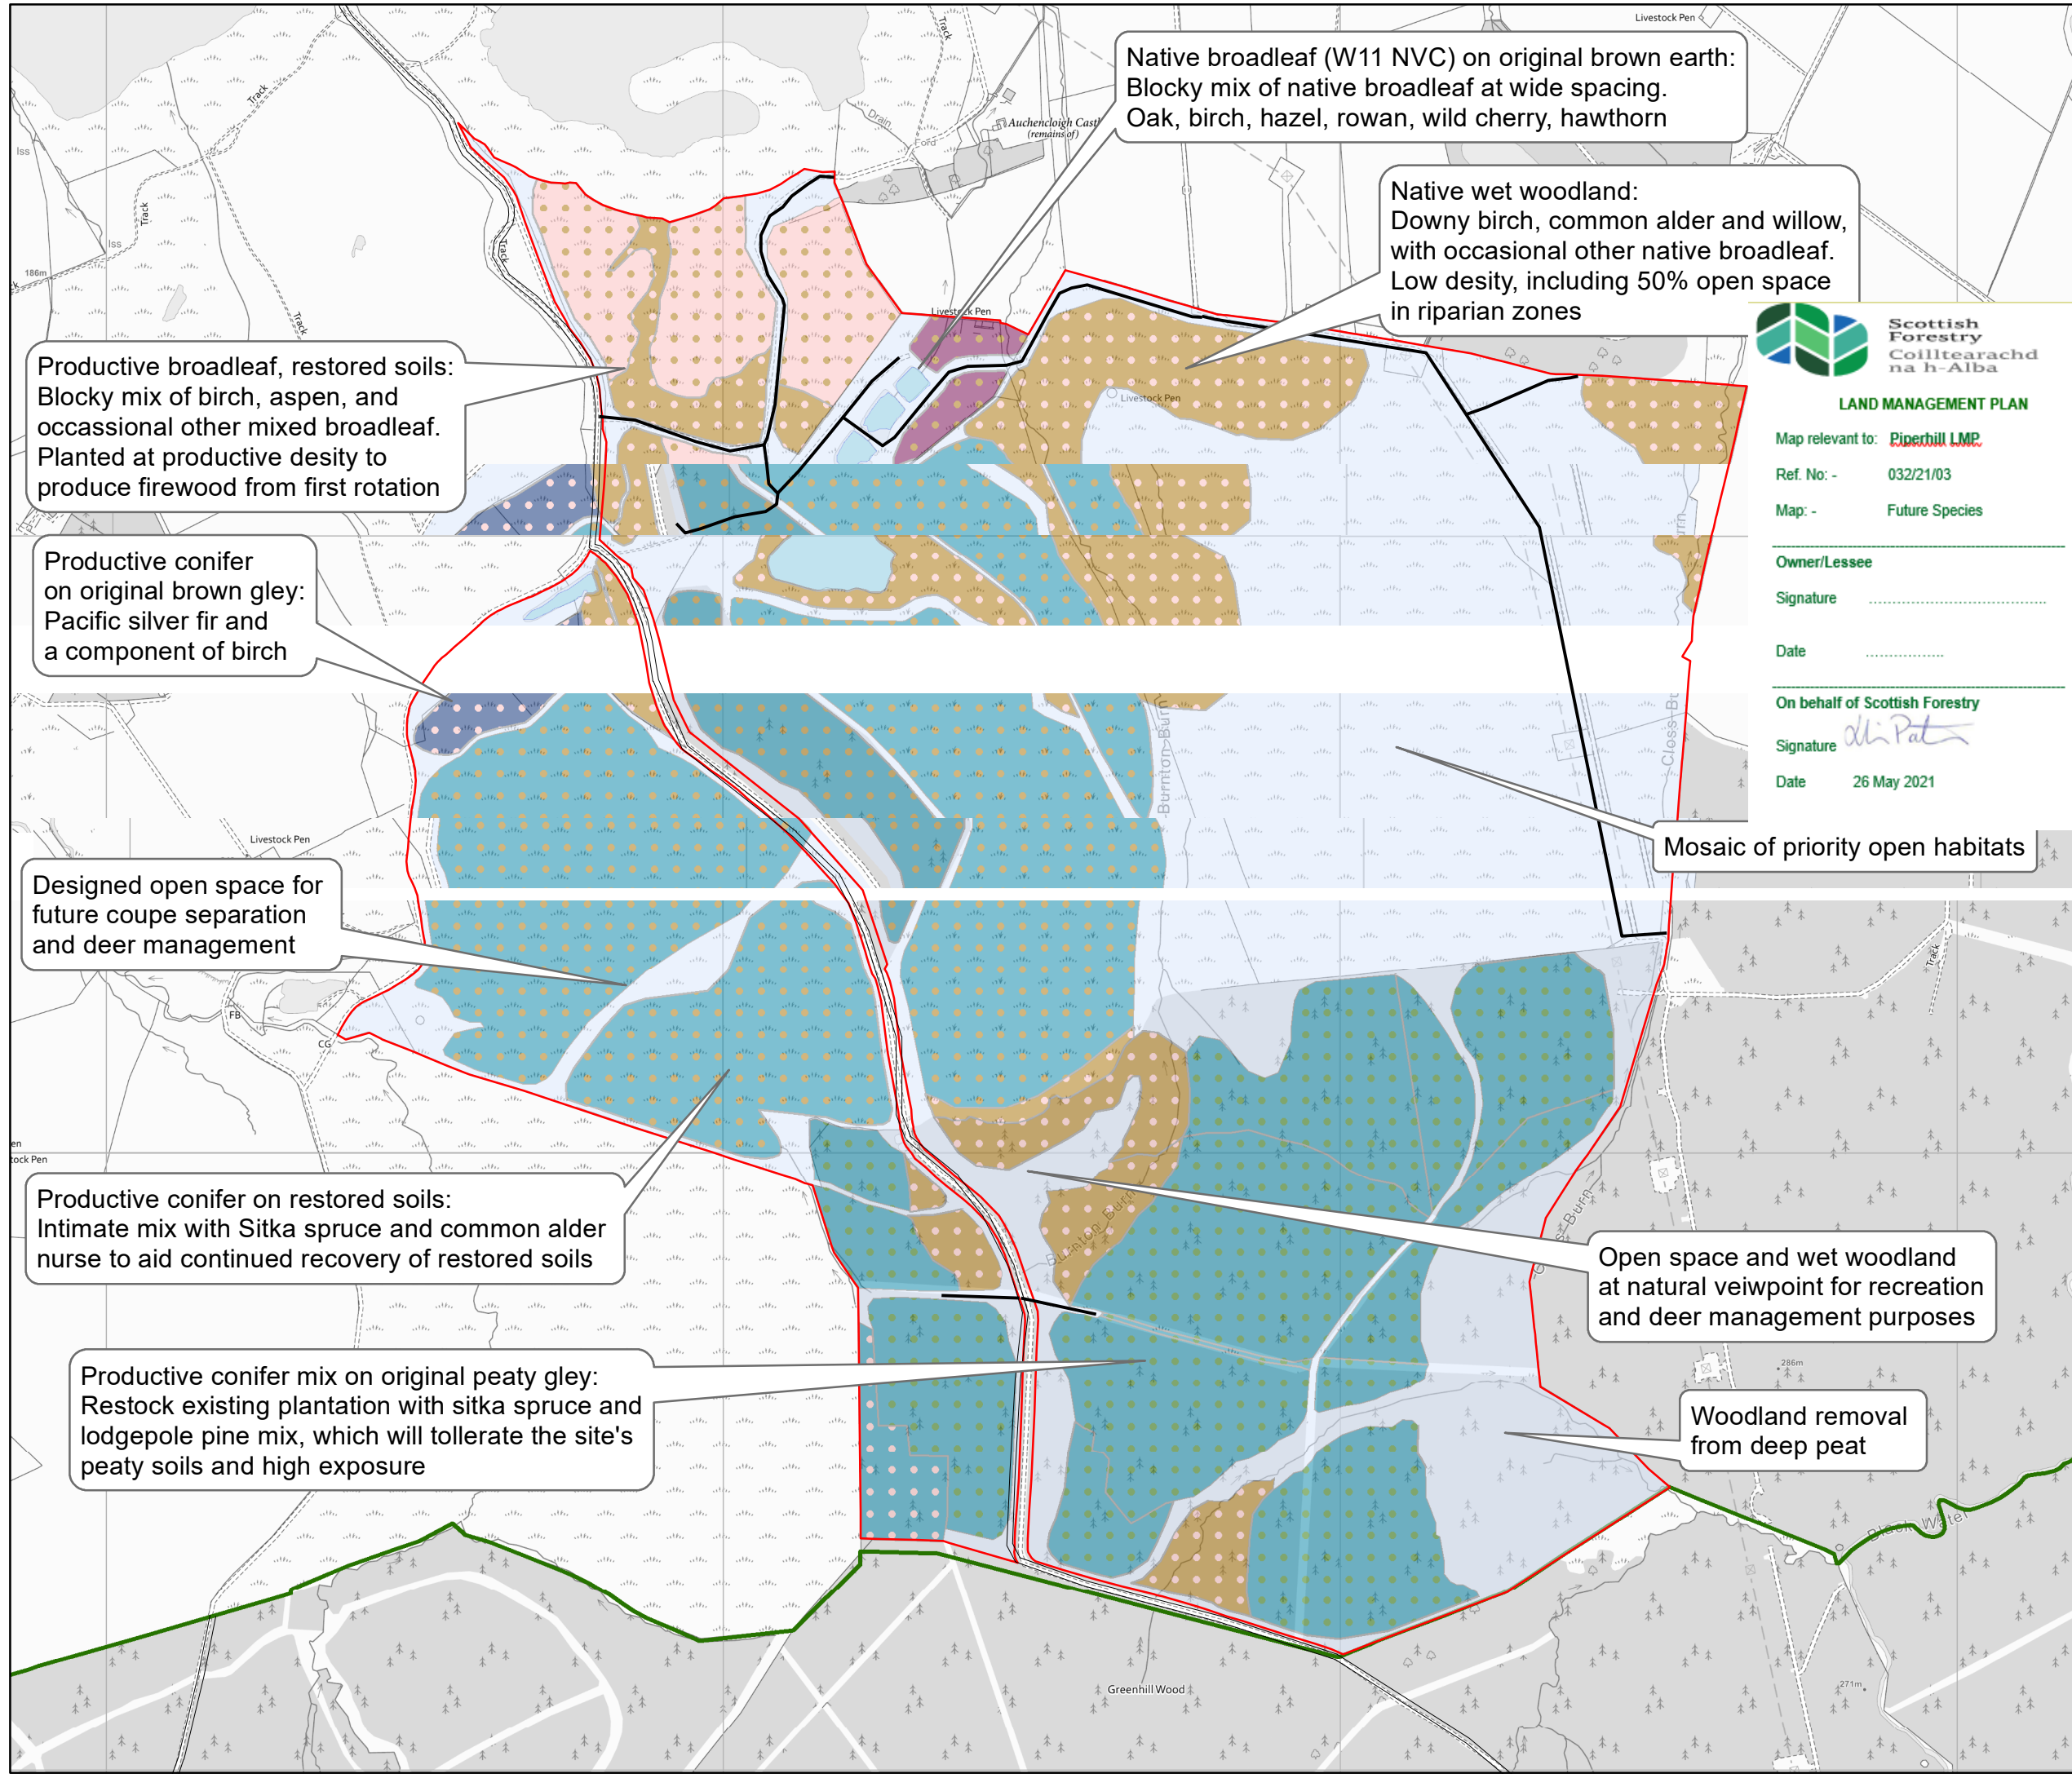

**Piperhill: Future Habitat & Species**

Author: U321816  
Scale @ A3: 1:10,000  
Date: 06/10/2020

**Legend**

-  Piperhill roads & track
-  Forest Roads
-  Piperhill Boundary

**Future species**

-  Pacific silver fir, Common alder
-  Downy birch,
-  Downy birch, Common alder, Willow
-  Pacific silver fir, Downy birch
-  Oak, Birch, Hazel, Rowan, mixed broadleaf
-  Sitka spruce, Birch
-  Sitka spruce, Common alder
-  Sitka spruce, Lodgepole pine
-  Water
-  Open
-  Designed open

Reproduced by permission of Ordnance Survey on behalf of HMSO. © Crown copyright and database right [2020]. All rights reserved. Ordnance Survey Licence number [100021242]. © Getmapping Plc and Bluesky International Limited 2020.

**LAND MANAGEMENT PLAN**

Map relevant to: **Piperhill LMP**  
Ref. No: - **032/21/03**  
Map: - **Future Species**

**Owner/Lessee**

Signature: .....  
Date: .....

**On behalf of Scottish Forestry**

Signature: *Ali Paterson*  
Date: **26 May 2021**