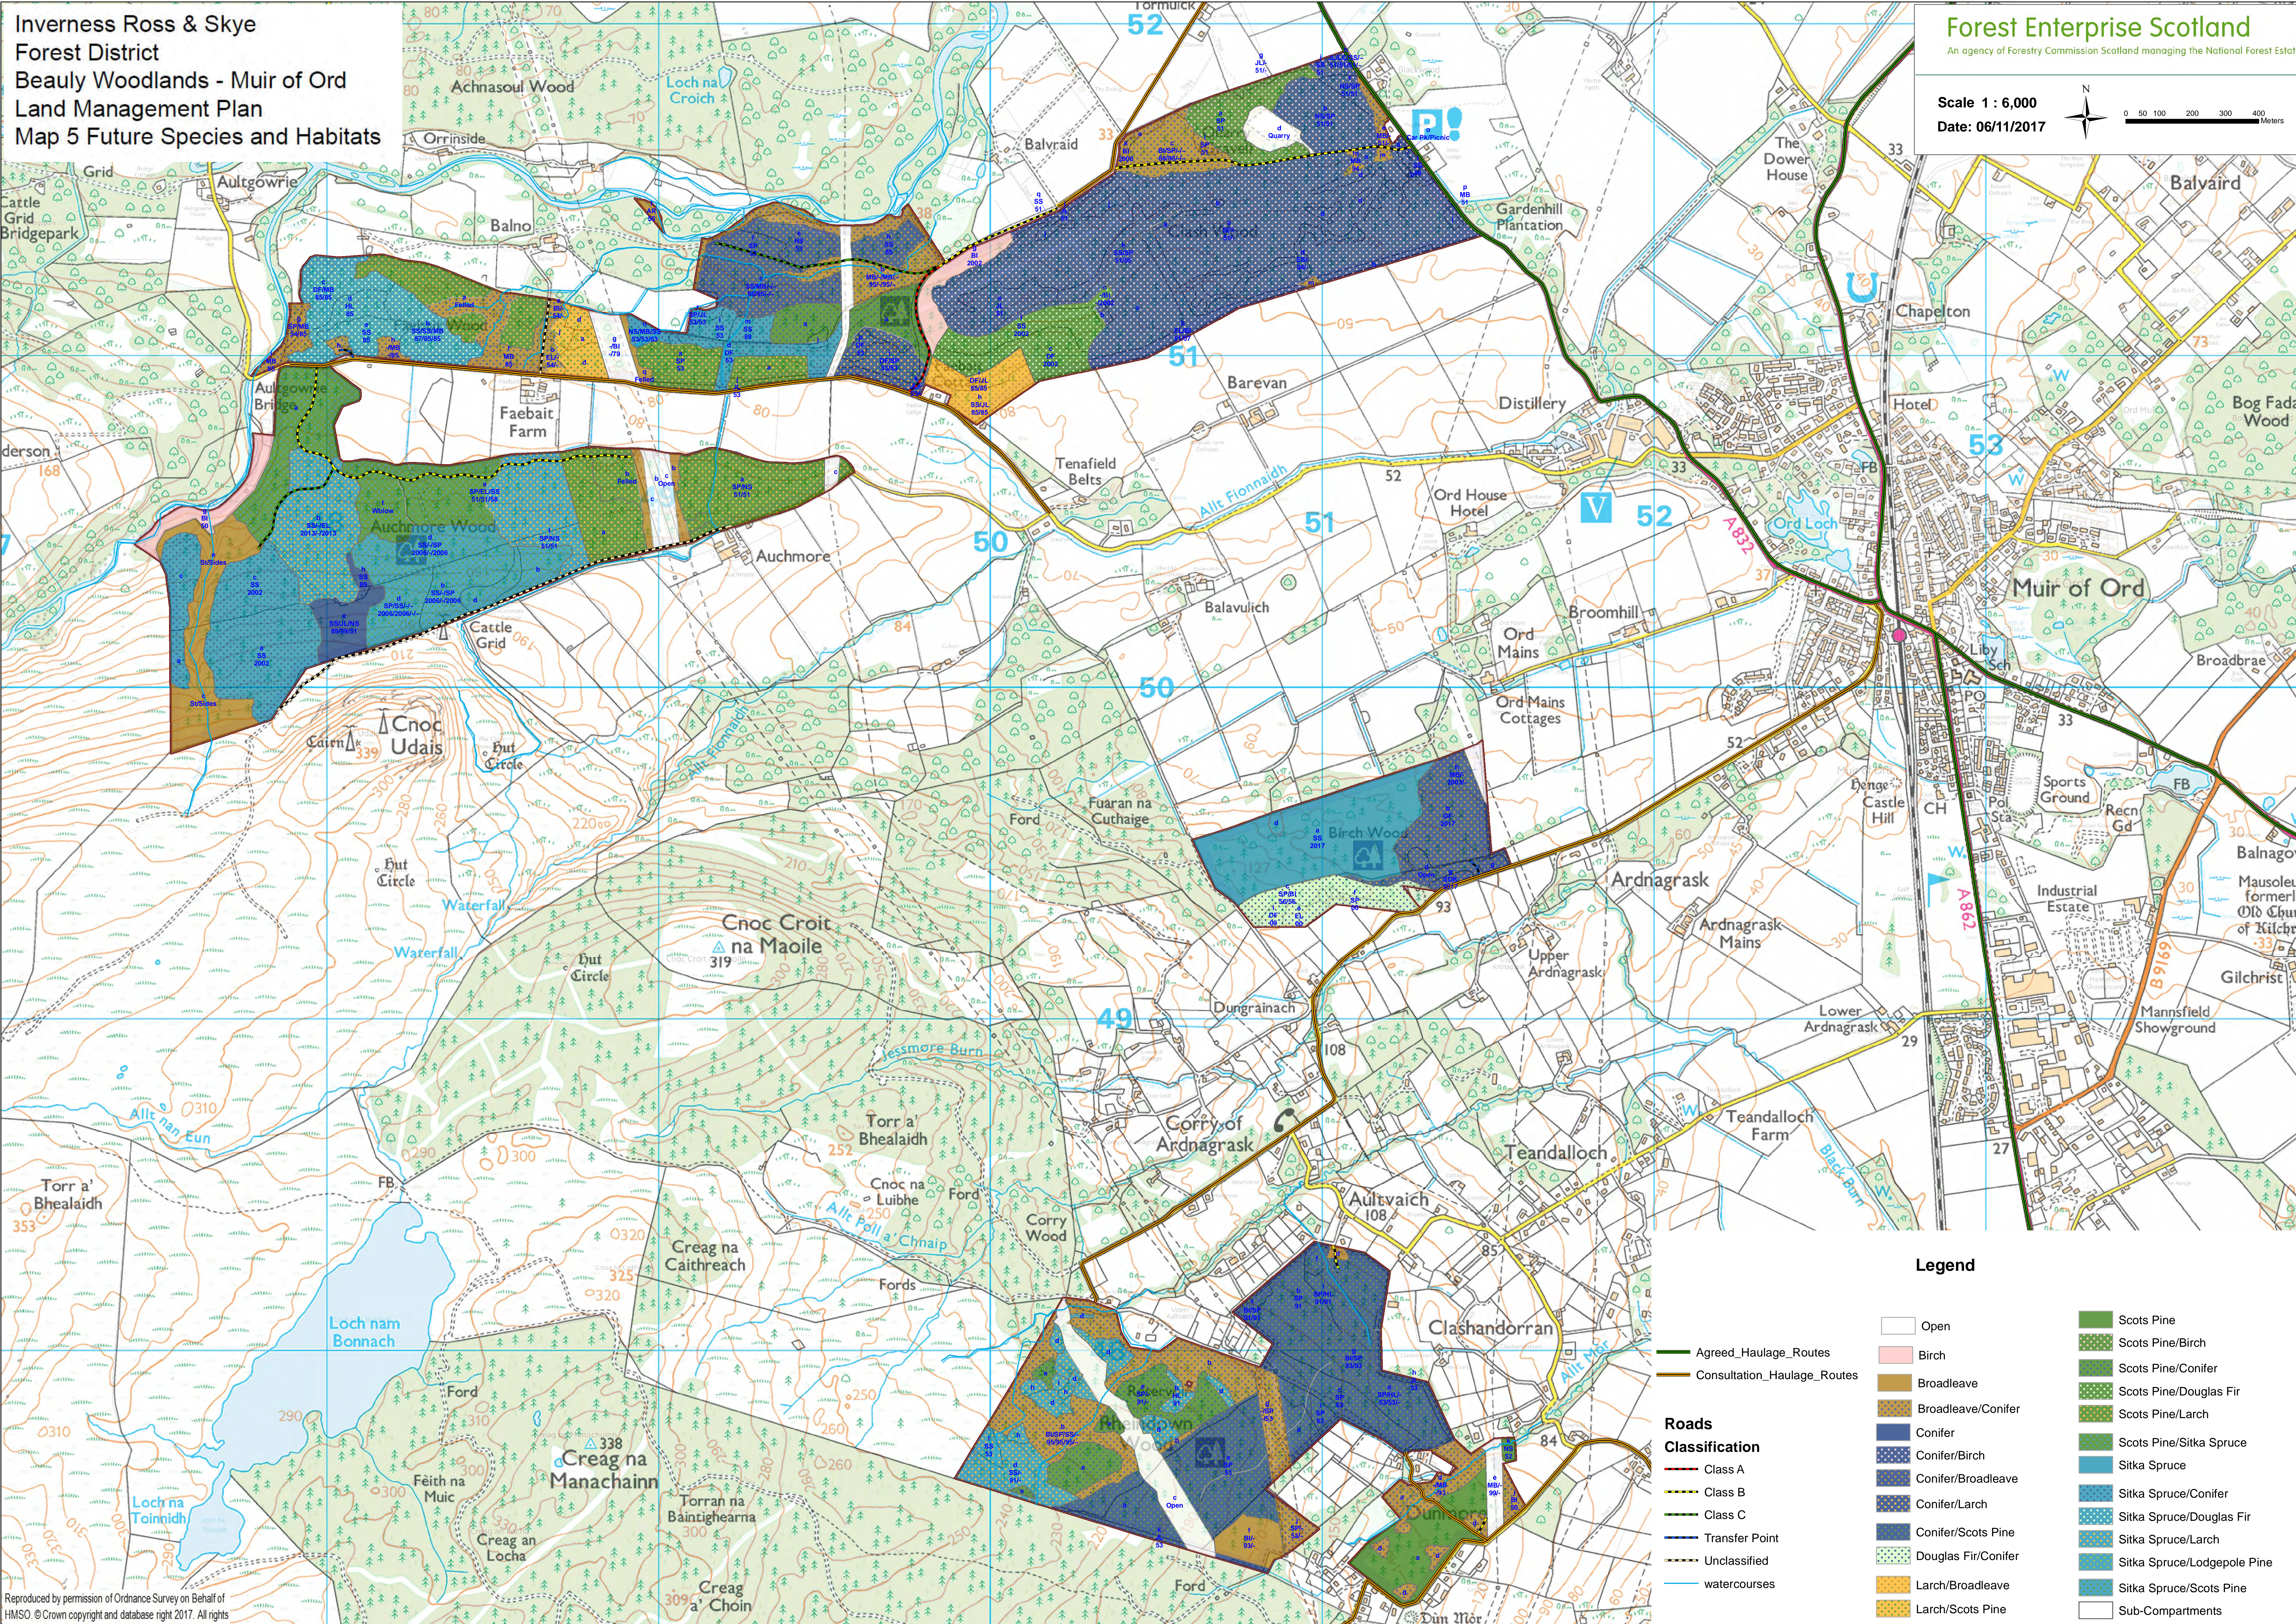

Inverness Ross & Skye
 Forest District
 Beauly Woodlands - Muir of Ord
 Land Management Plan
 Map 5 Future Species and Habitats

Legend

- Open
- Birch
- Broadleaf
- Broadleaf/Conifer
- Conifer
- Conifer/Birch
- Conifer/Broadleaf
- Conifer/Larch
- Conifer/Scots Pine
- Douglas Fir/Conifer
- Larch/Broadleaf
- Larch/Scots Pine
- Scots Pine
- Scots Pine/Birch
- Scots Pine/Conifer
- Scots Pine/Douglas Fir
- Scots Pine/Larch
- Scots Pine/Sitka Spruce
- Sitka Spruce
- Sitka Spruce/Conifer
- Sitka Spruce/Douglas Fir
- Sitka Spruce/Larch
- Sitka Spruce/Lodgepole Pine
- Sitka Spruce/Scots Pine
- Sub-Compartments

Roads

- Class A
- Class B
- Class C
- Transfer Point
- Unclassified
- watercourses

- Agreed_Haulage_Routes
- Consultation_Haulage_Routes