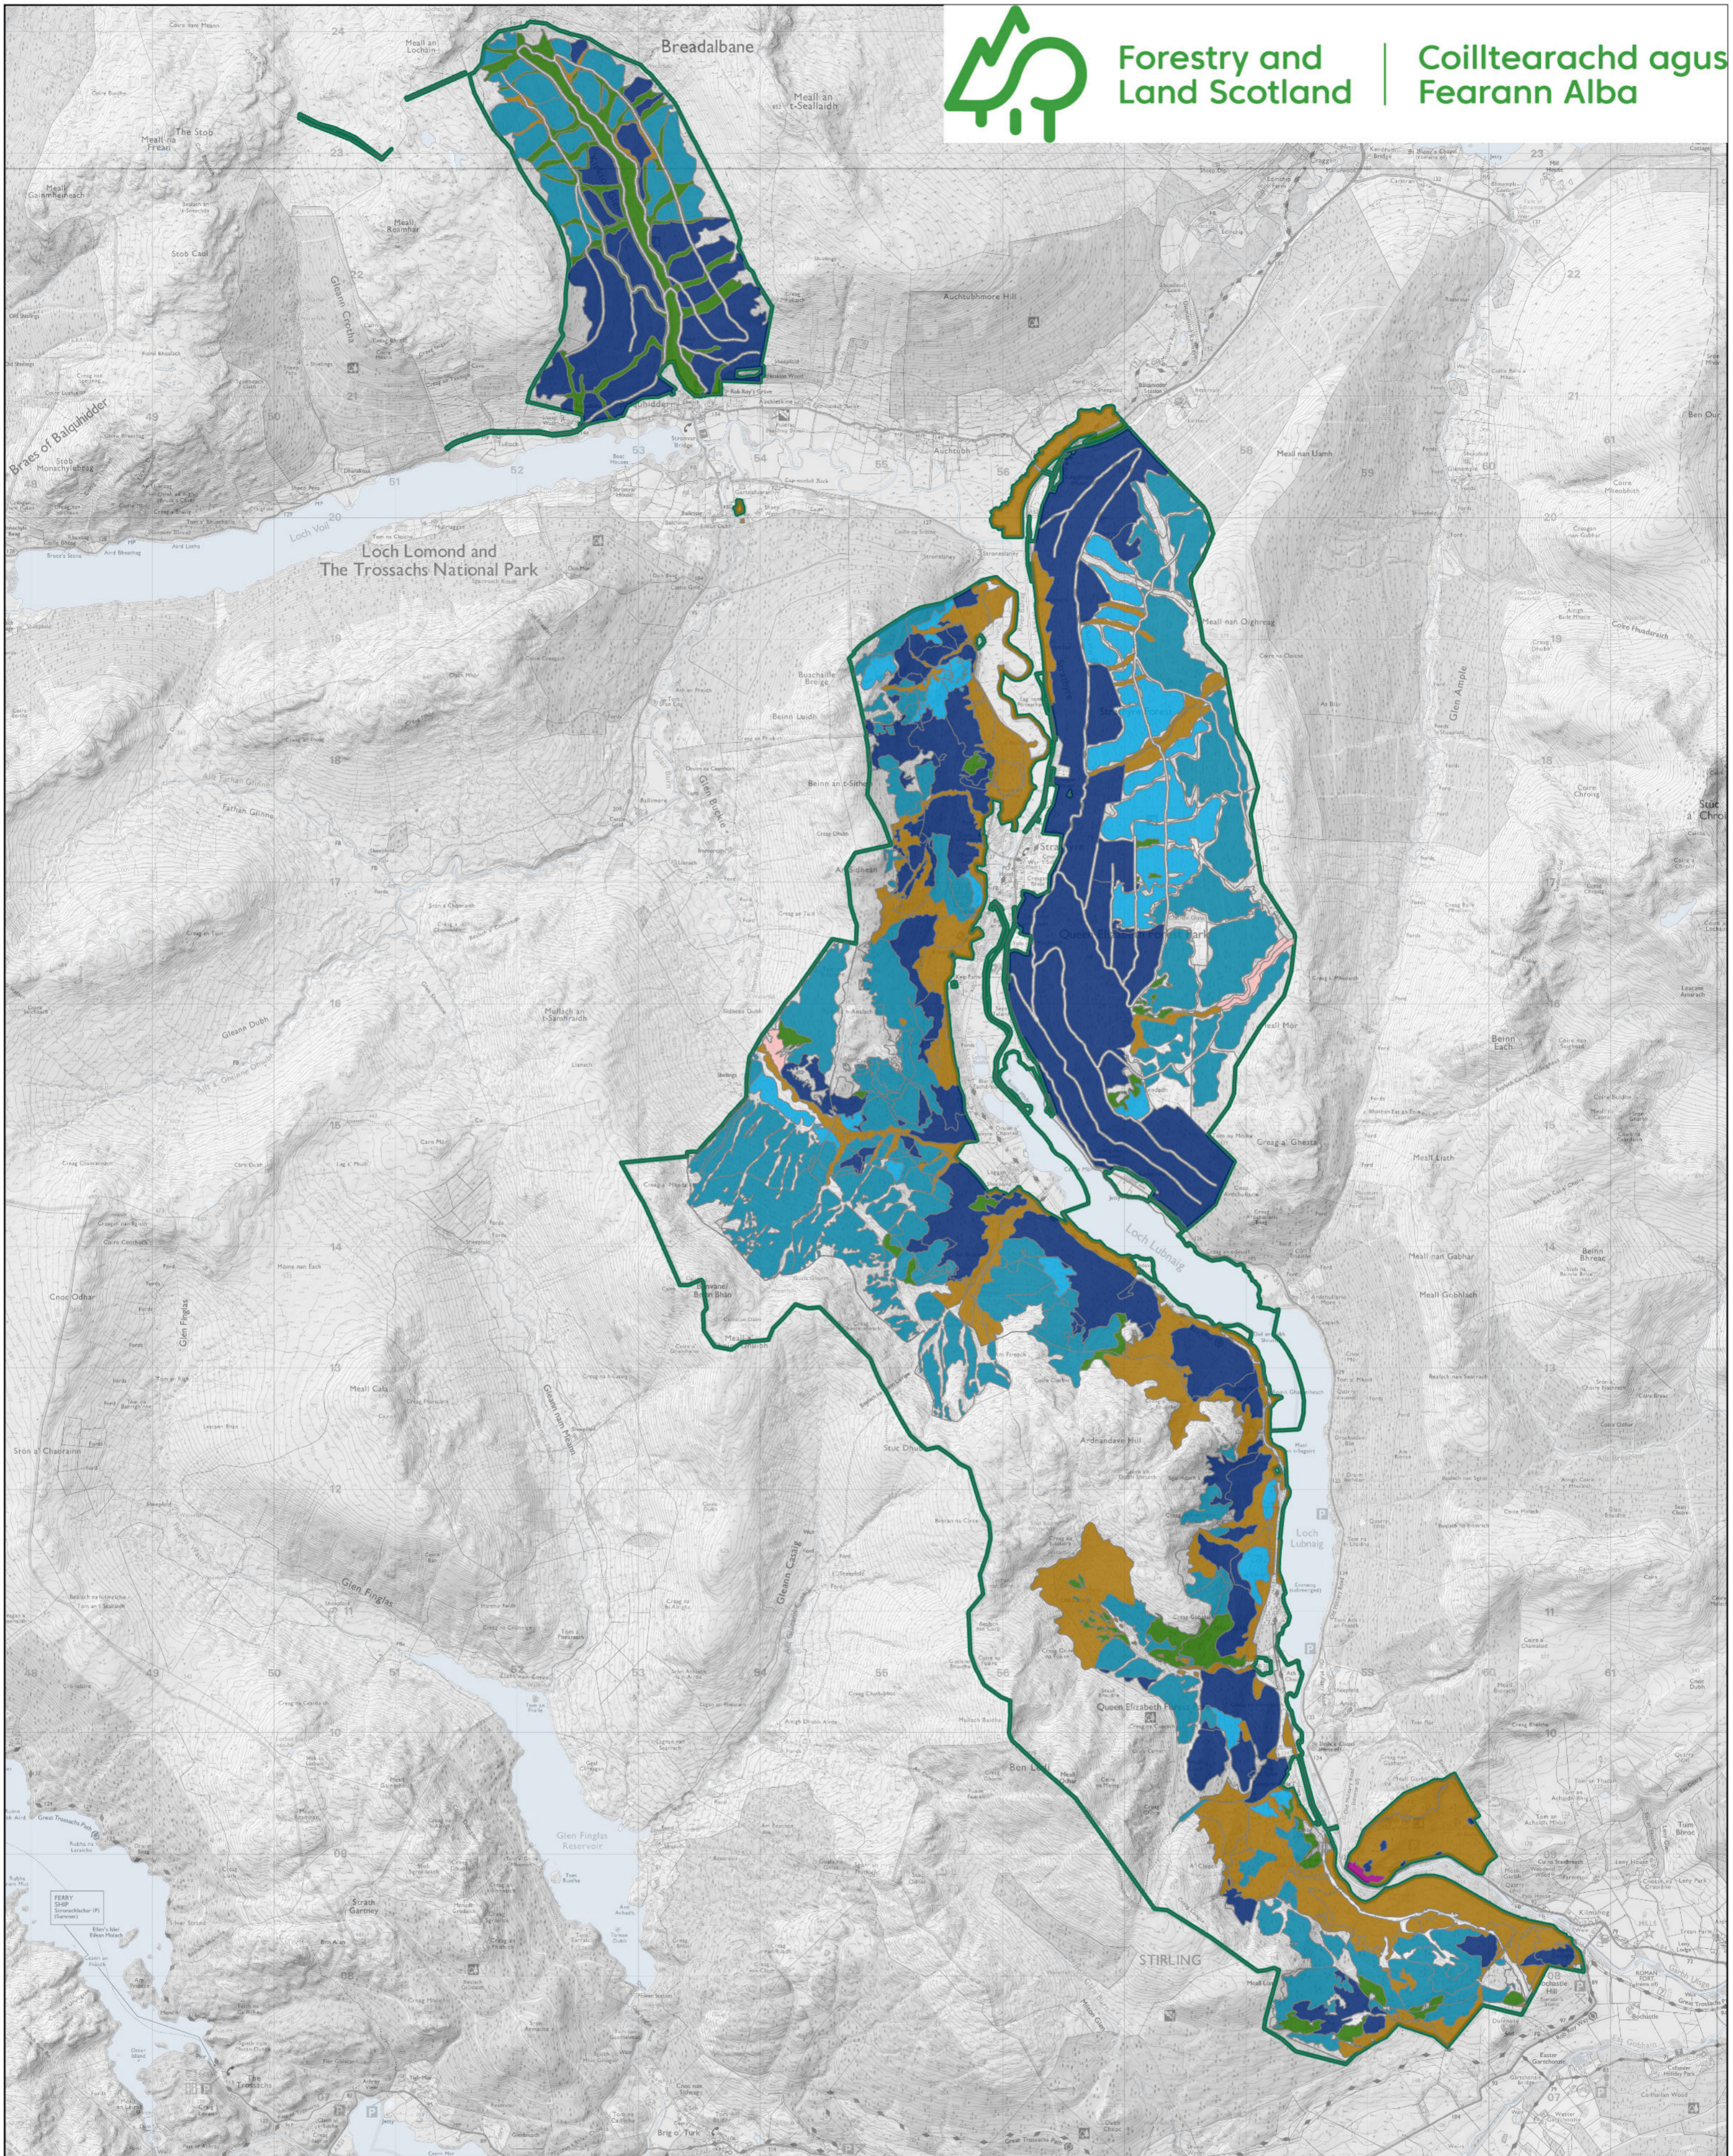

Forestry and Land Scotland

Coilltearachd agus Fearann Alba

10 Future Habitat and Species

Scale @ A2: 1:35,000

Date: 03/02/2025

Author: Marie.Rennie

Legend

- | | | |
|-------------------|---------------|--------------|
| Species | Birch | Scots Pine |
| Mixed broadleaves | Sitka Spruce | Open Ground |
| Mixed conifers | Norway spruce | Forest Block |
| | | Forest Block |

Declaration by FLS as an Operator.
All timber arising from the FLS National Forests and Land represents a negligible risk under EUTR (No 995/210).

Scotland's national forests and land are responsibly managed to the UK Woodland Assurance Standard.