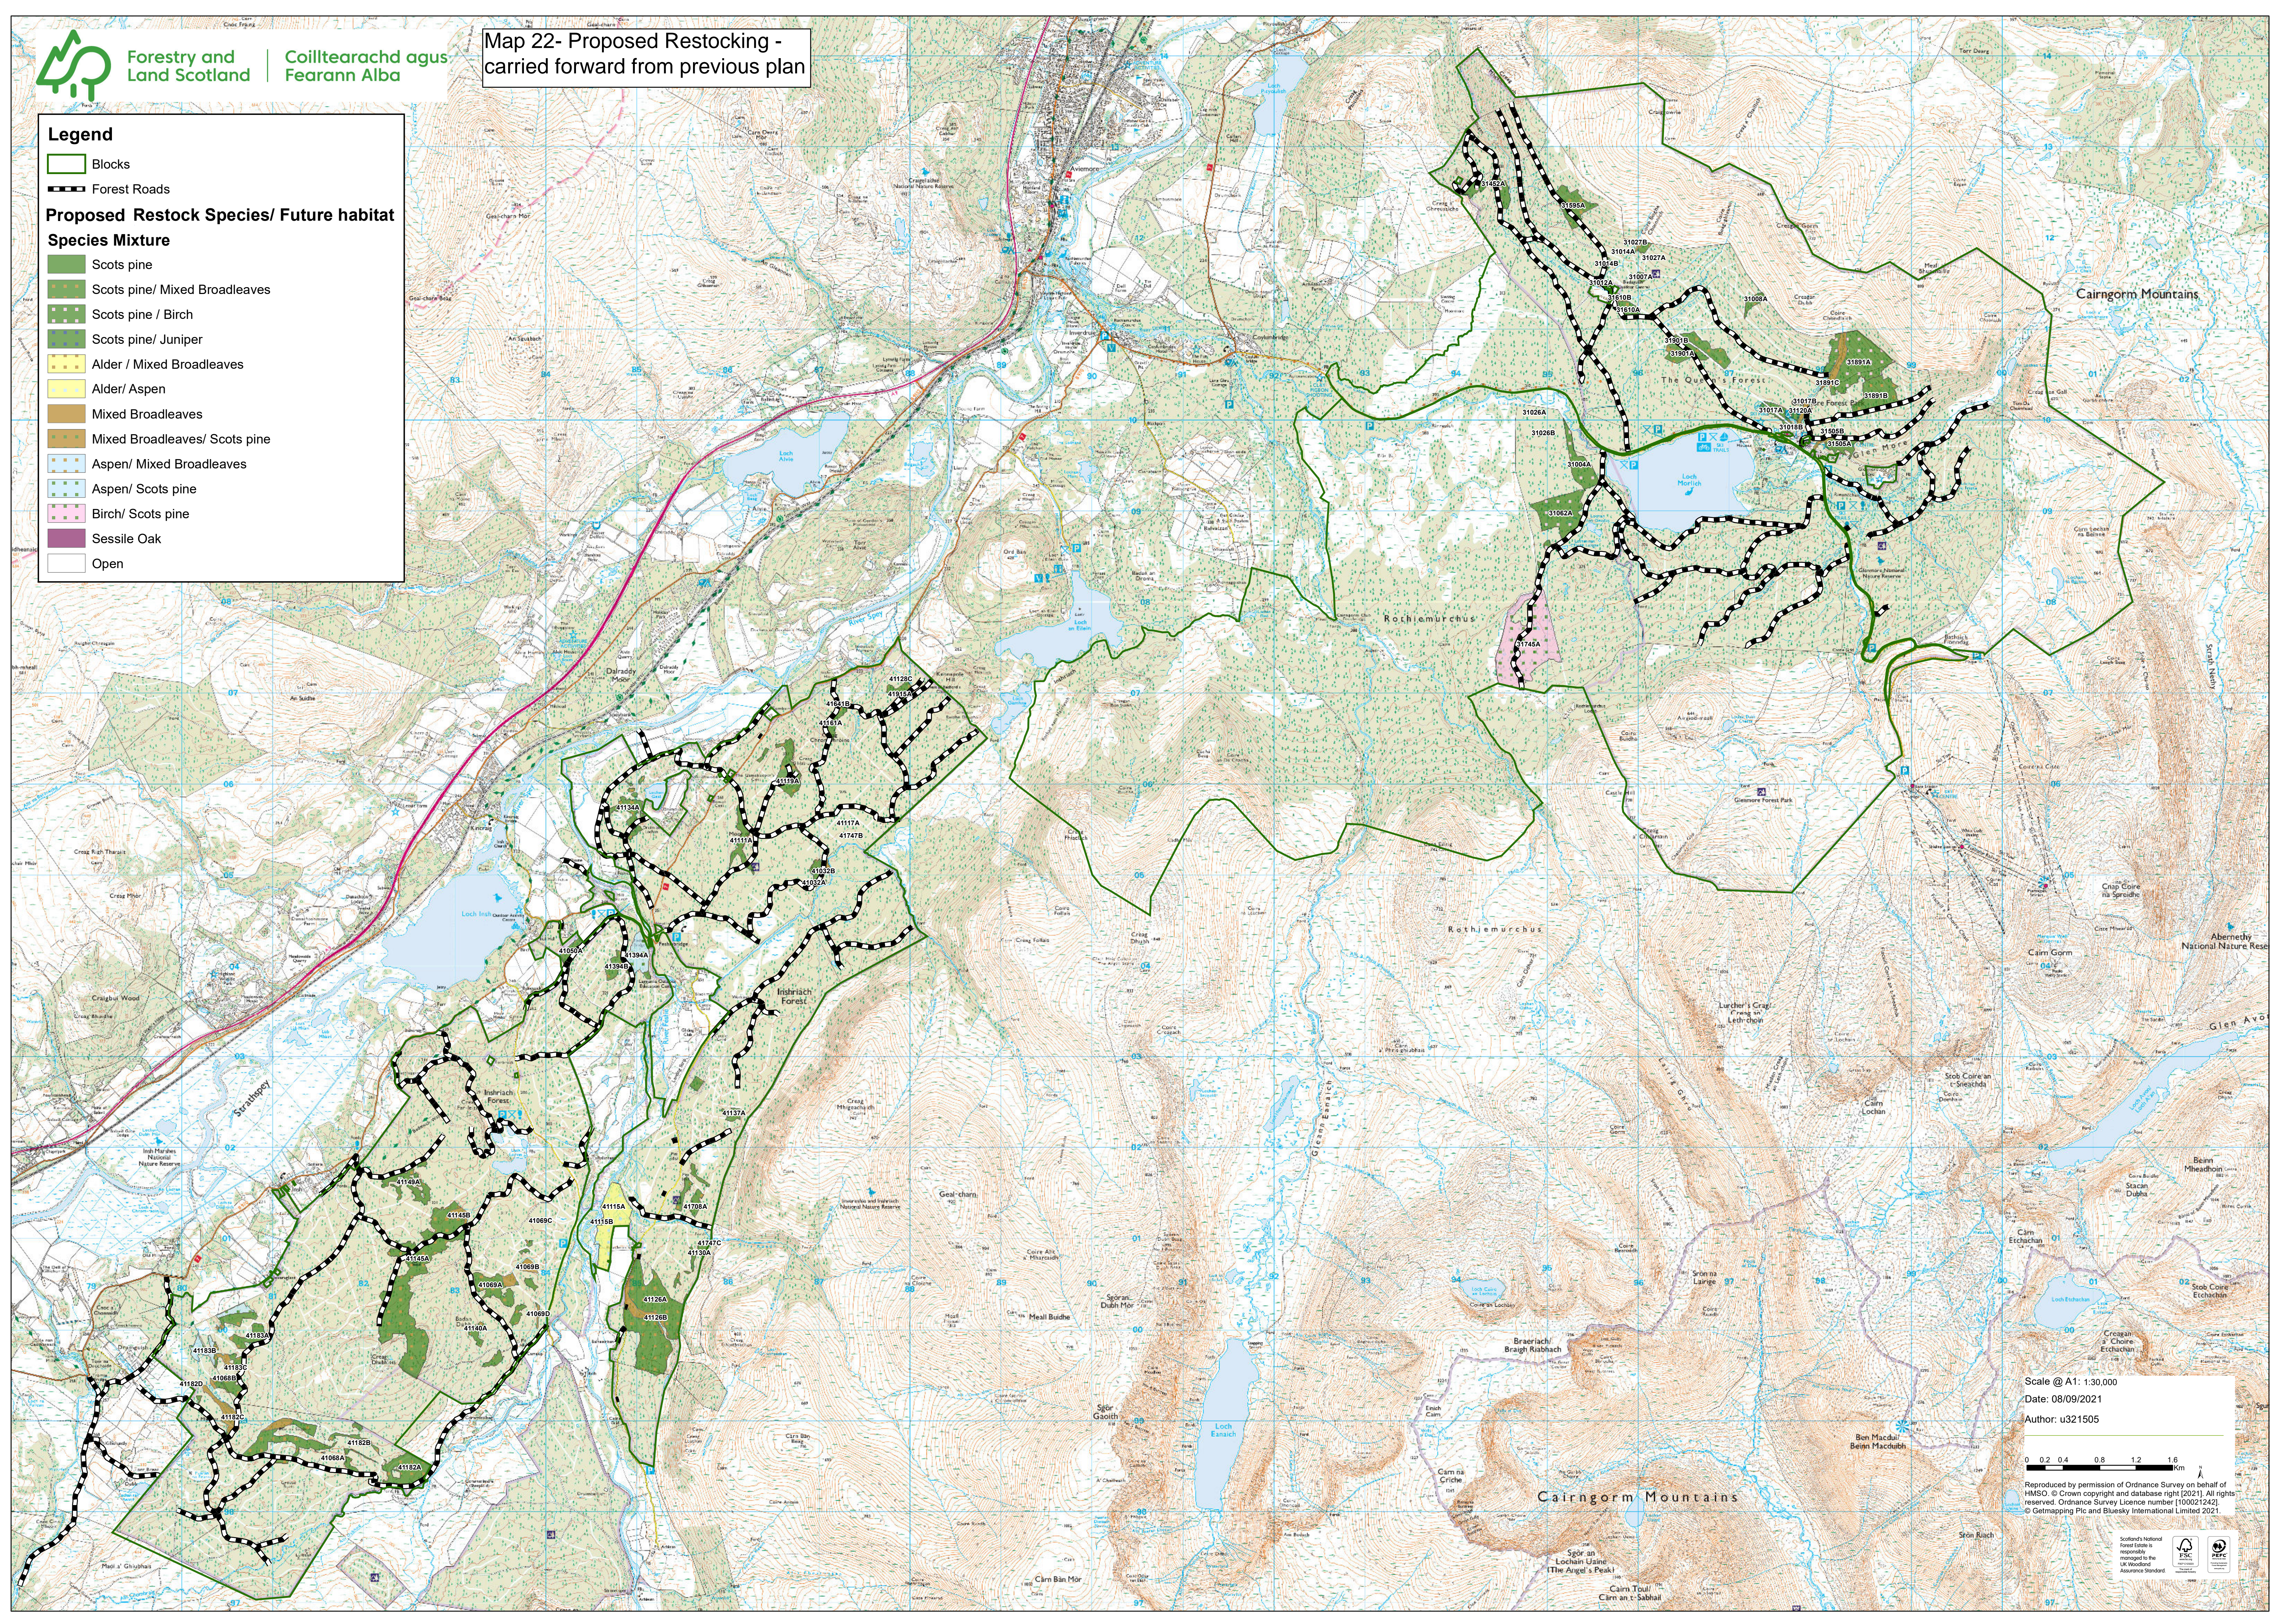

Legend

- Blocks
- Forest Roads

Proposed Restock Species/ Future habitat

Species Mixture

- Scots pine
- Scots pine/ Mixed Broadleaves
- Scots pine / Birch
- Scots pine/ Juniper
- Alder / Mixed Broadleaves
- Alder/ Aspen
- Mixed Broadleaves
- Mixed Broadleaves/ Scots pine
- Aspen/ Mixed Broadleaves
- Aspen/ Scots pine
- Birch/ Scots pine
- Sessile Oak
- Open

Scale @ A1: 1:30,000
Date: 08/09/2021
Author: u321505