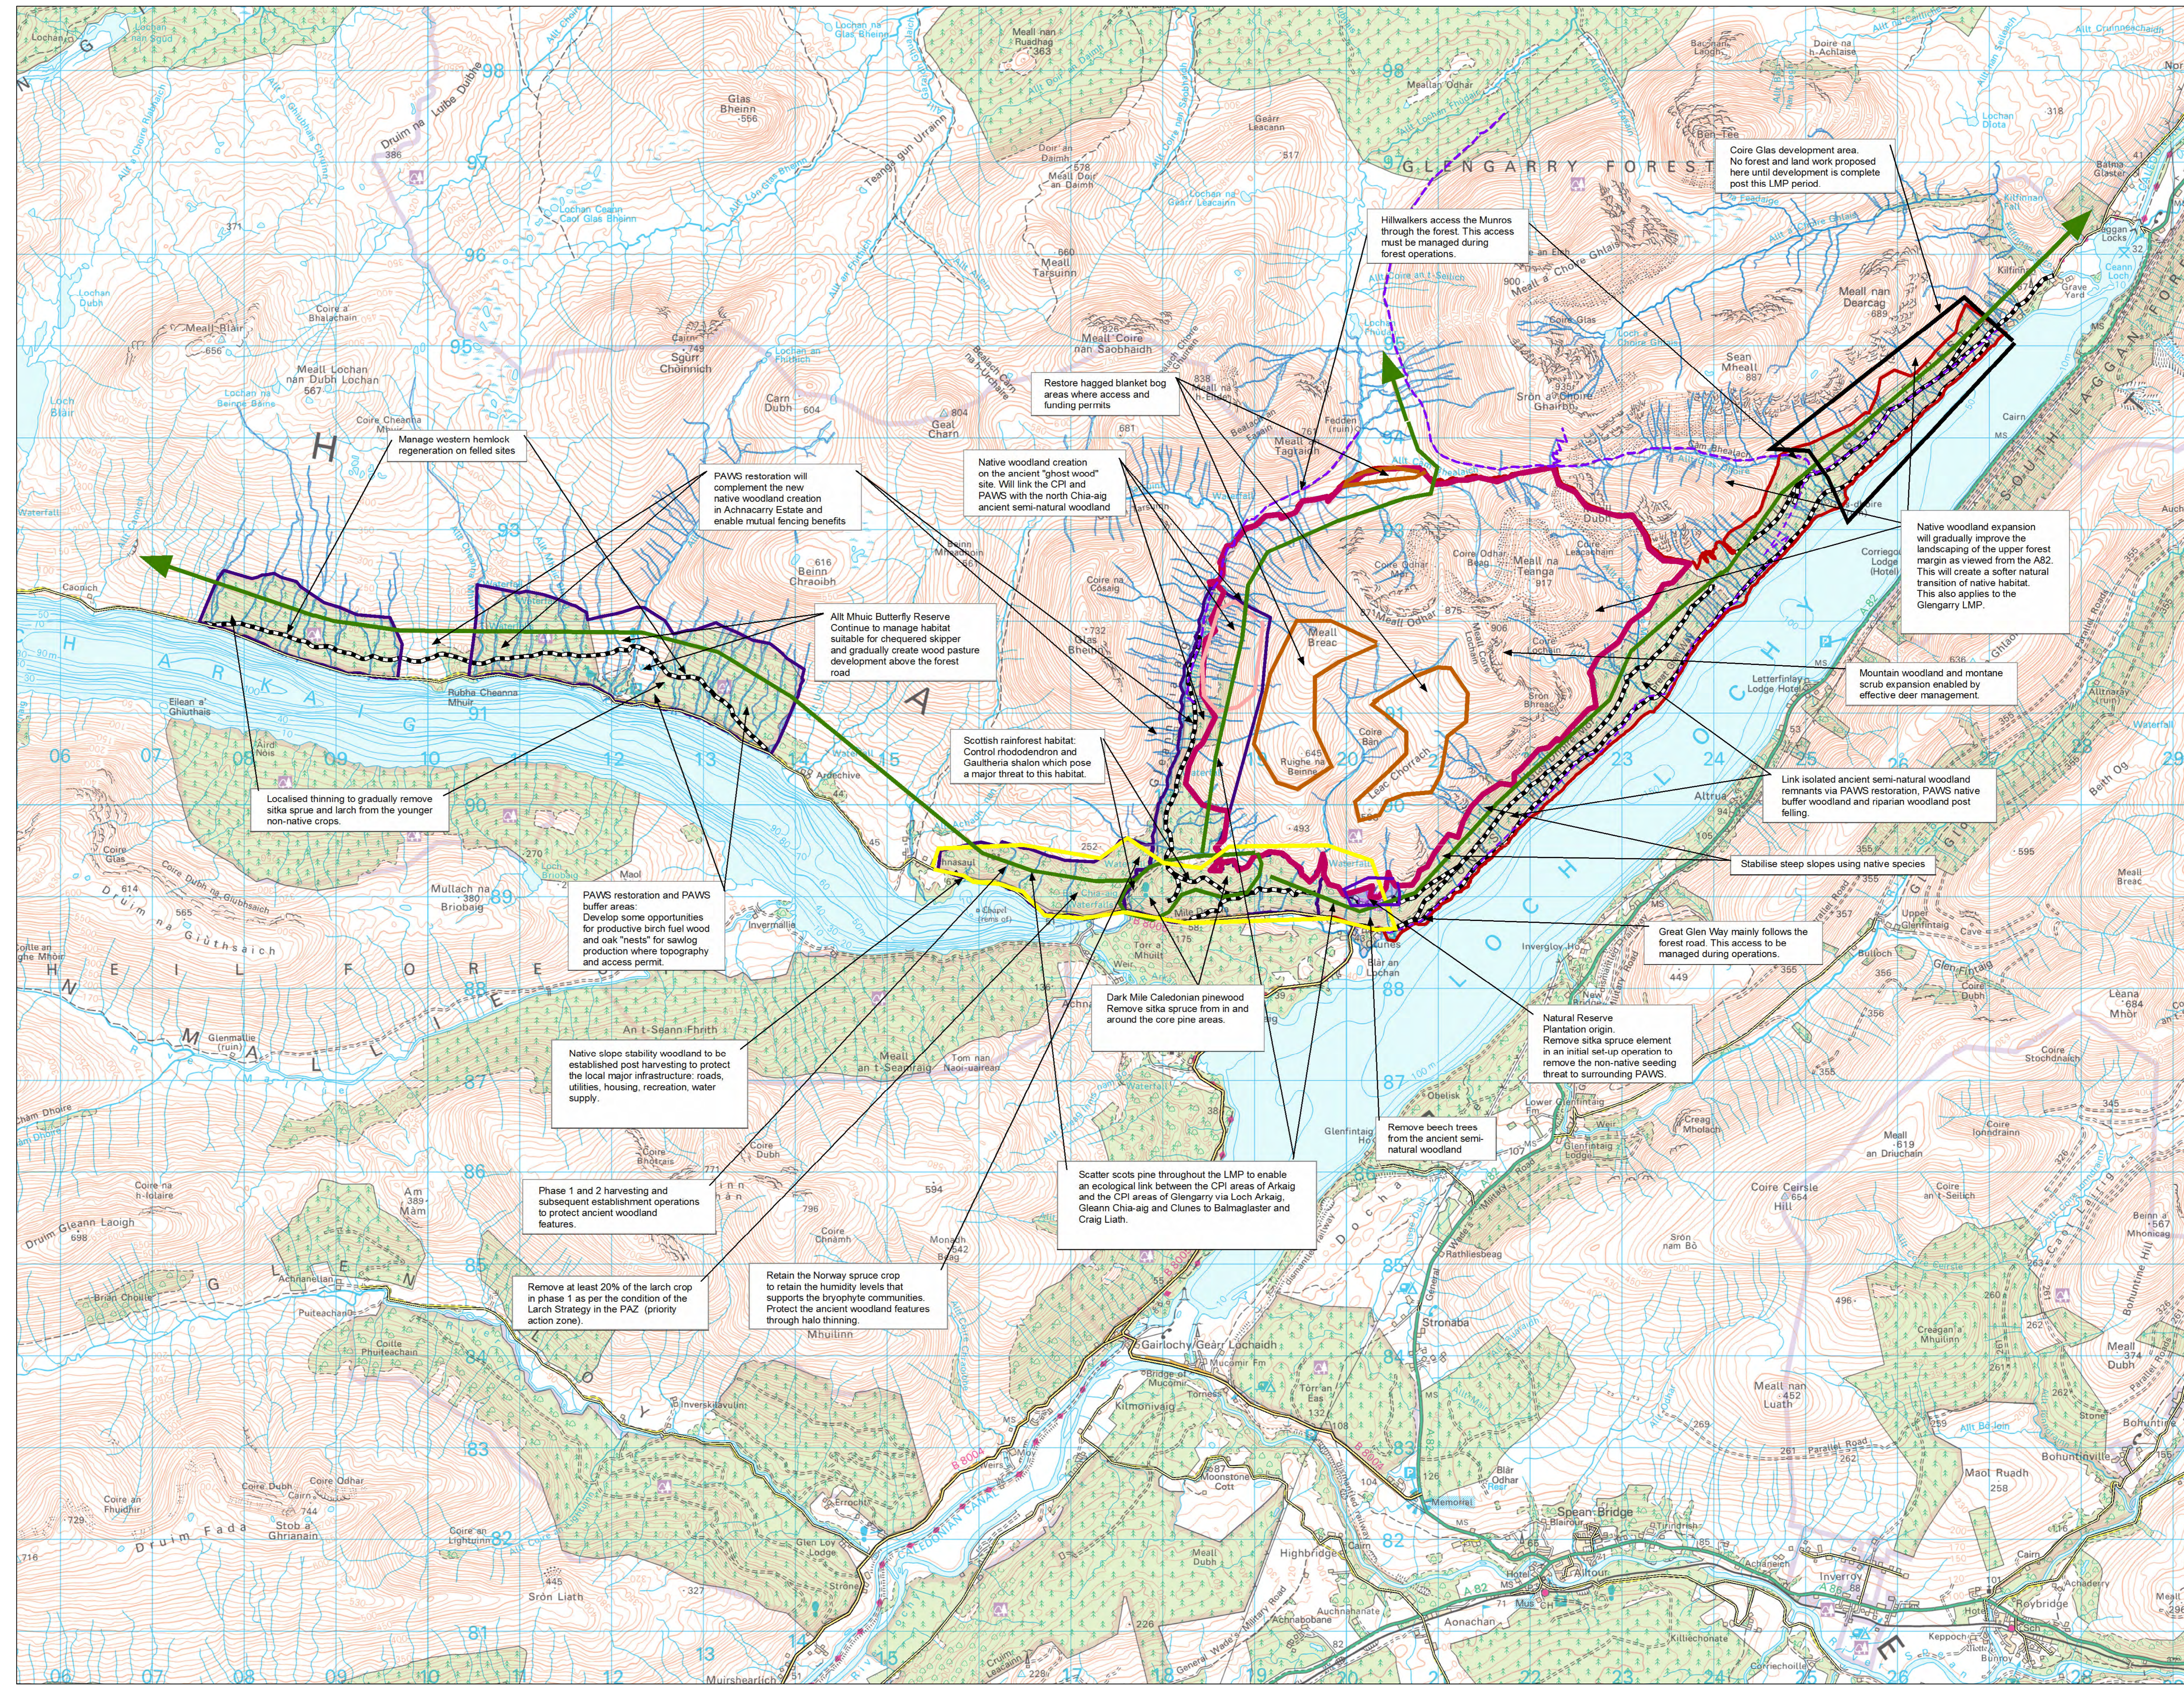

General Concept

Author: Catriona MacIannan

Scale @ A0: 1:25,000

Date: 08/04/2024

- Legend**
- Rec - Linear Assets
 - Clunes_Boundary
 - Minor Roads (GB)
 - Secondary Roads (GB)
 - Natural Reserves
 - Blocks
 - Clunes
 - Loch Arkaig
 - Forest Roads
 - Watercourses

Reproduced by permission of Ordnance Survey on behalf of HMSO.
 © Crown copyright and database right 2024. All rights reserved.
 Ordnance Survey Licence number 100024925.
 © Getmapping Plc and Bluesky International Limited 2024.