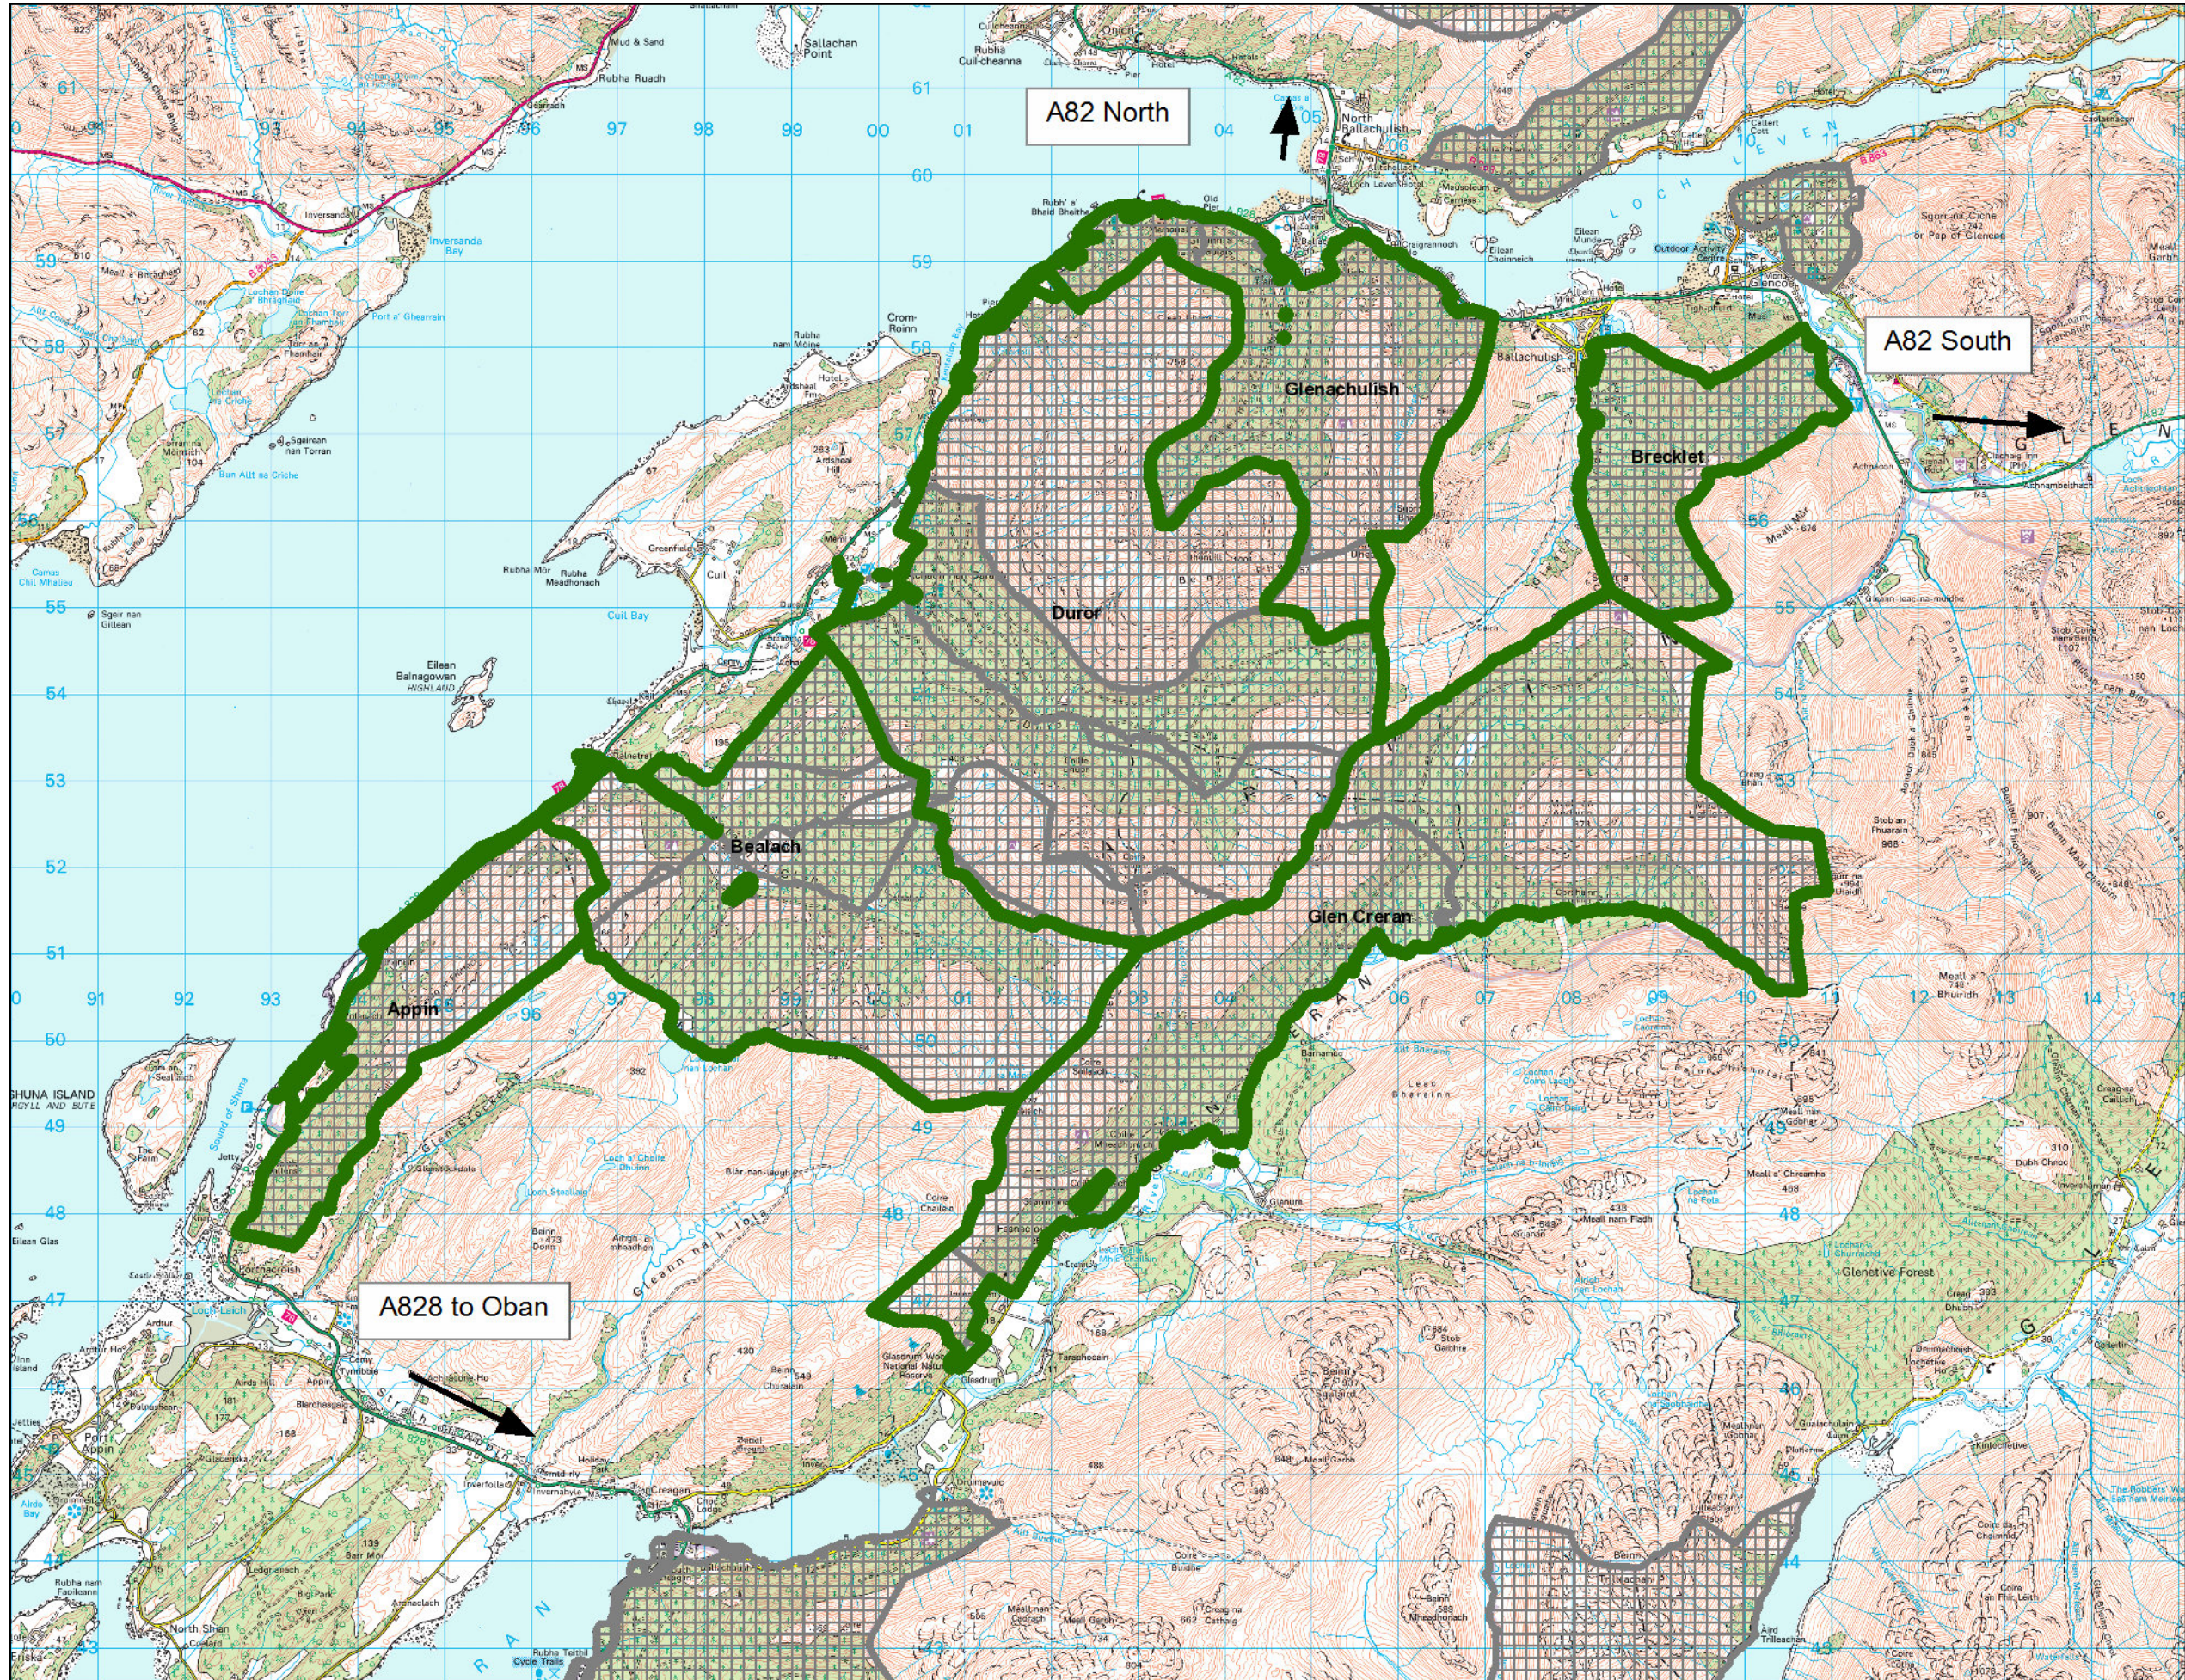

Strategic Plan Area

Author: Mandie Currie

Scale @ A3: 1:75,000

Date: 12/10/2022

Legend

Blocks

■ Blocks

▣ FC Ownership

Strategic Plan area covers almost 9,700 ha

Reproduced by permission of Ordnance Survey on behalf of HMSO. © Crown copyright and database right 2022. All rights reserved. Ordnance Survey Licence number 100024925. © Getmapping Plc and Bluesky International Limited 2022.