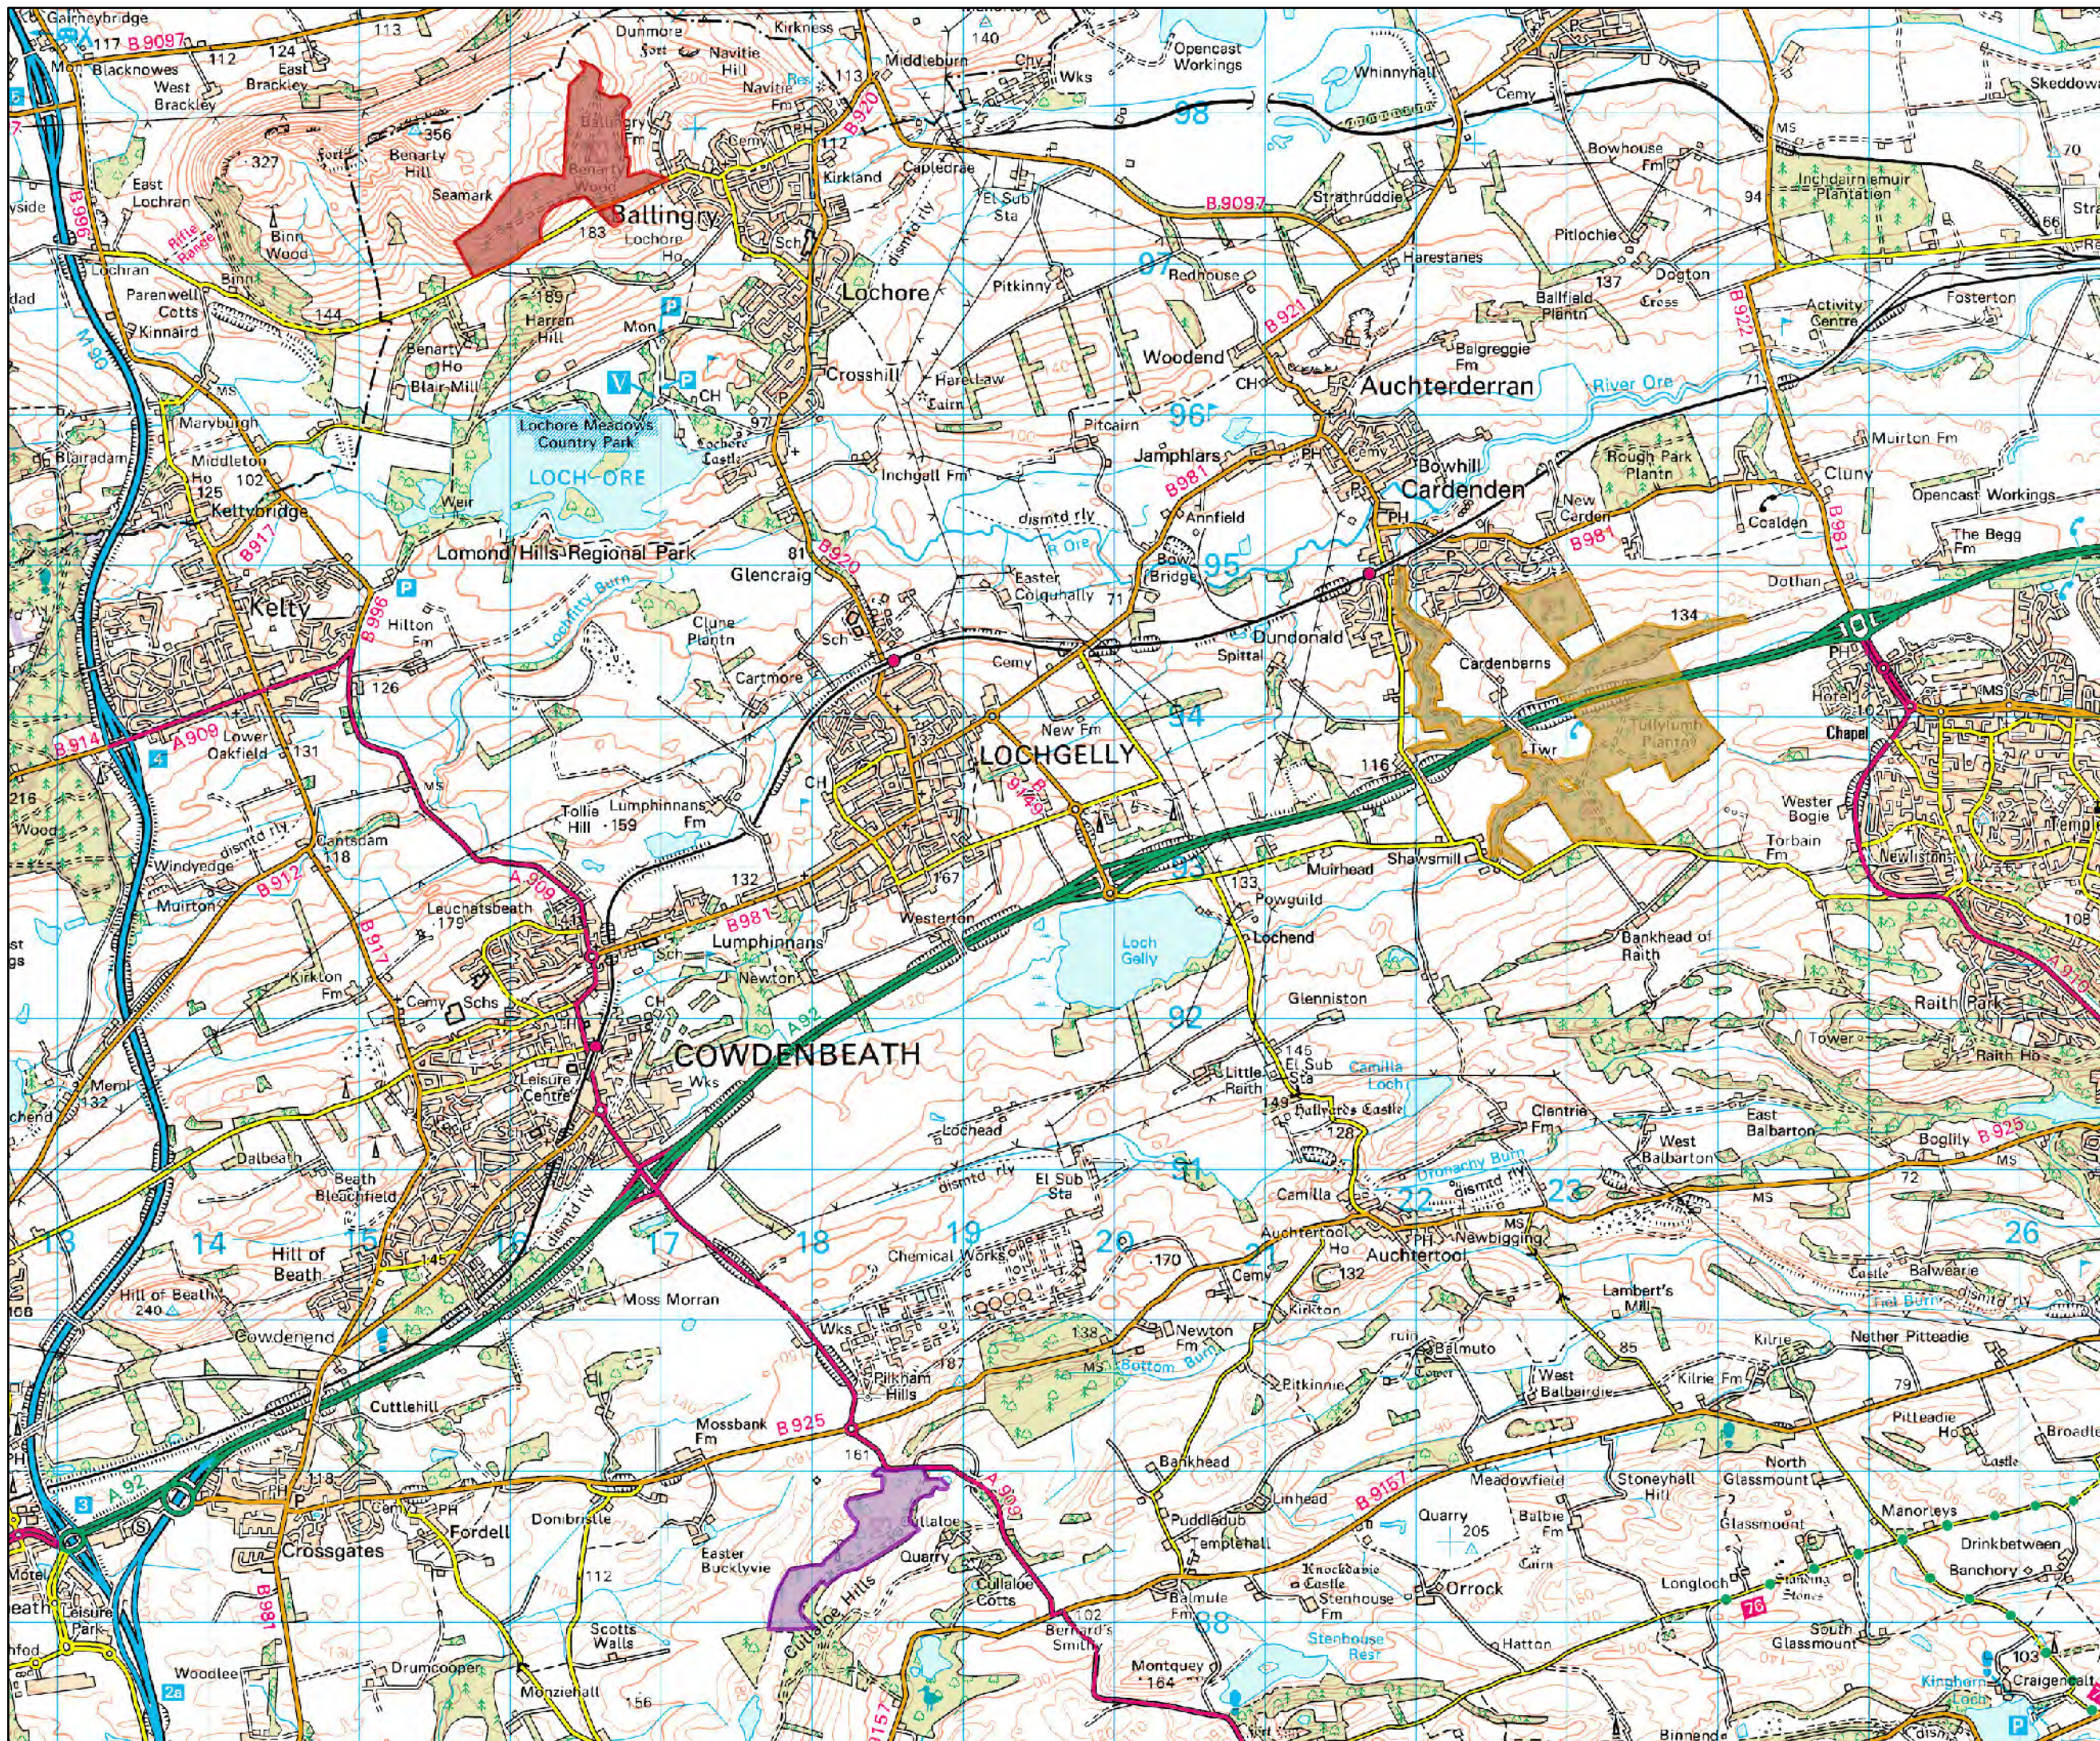

Fife Woods

1 - Location

Scale: 40,000 @ A3

Feb 2015

Legend

-  Benarty
-  Cardenden
-  Cullaloe