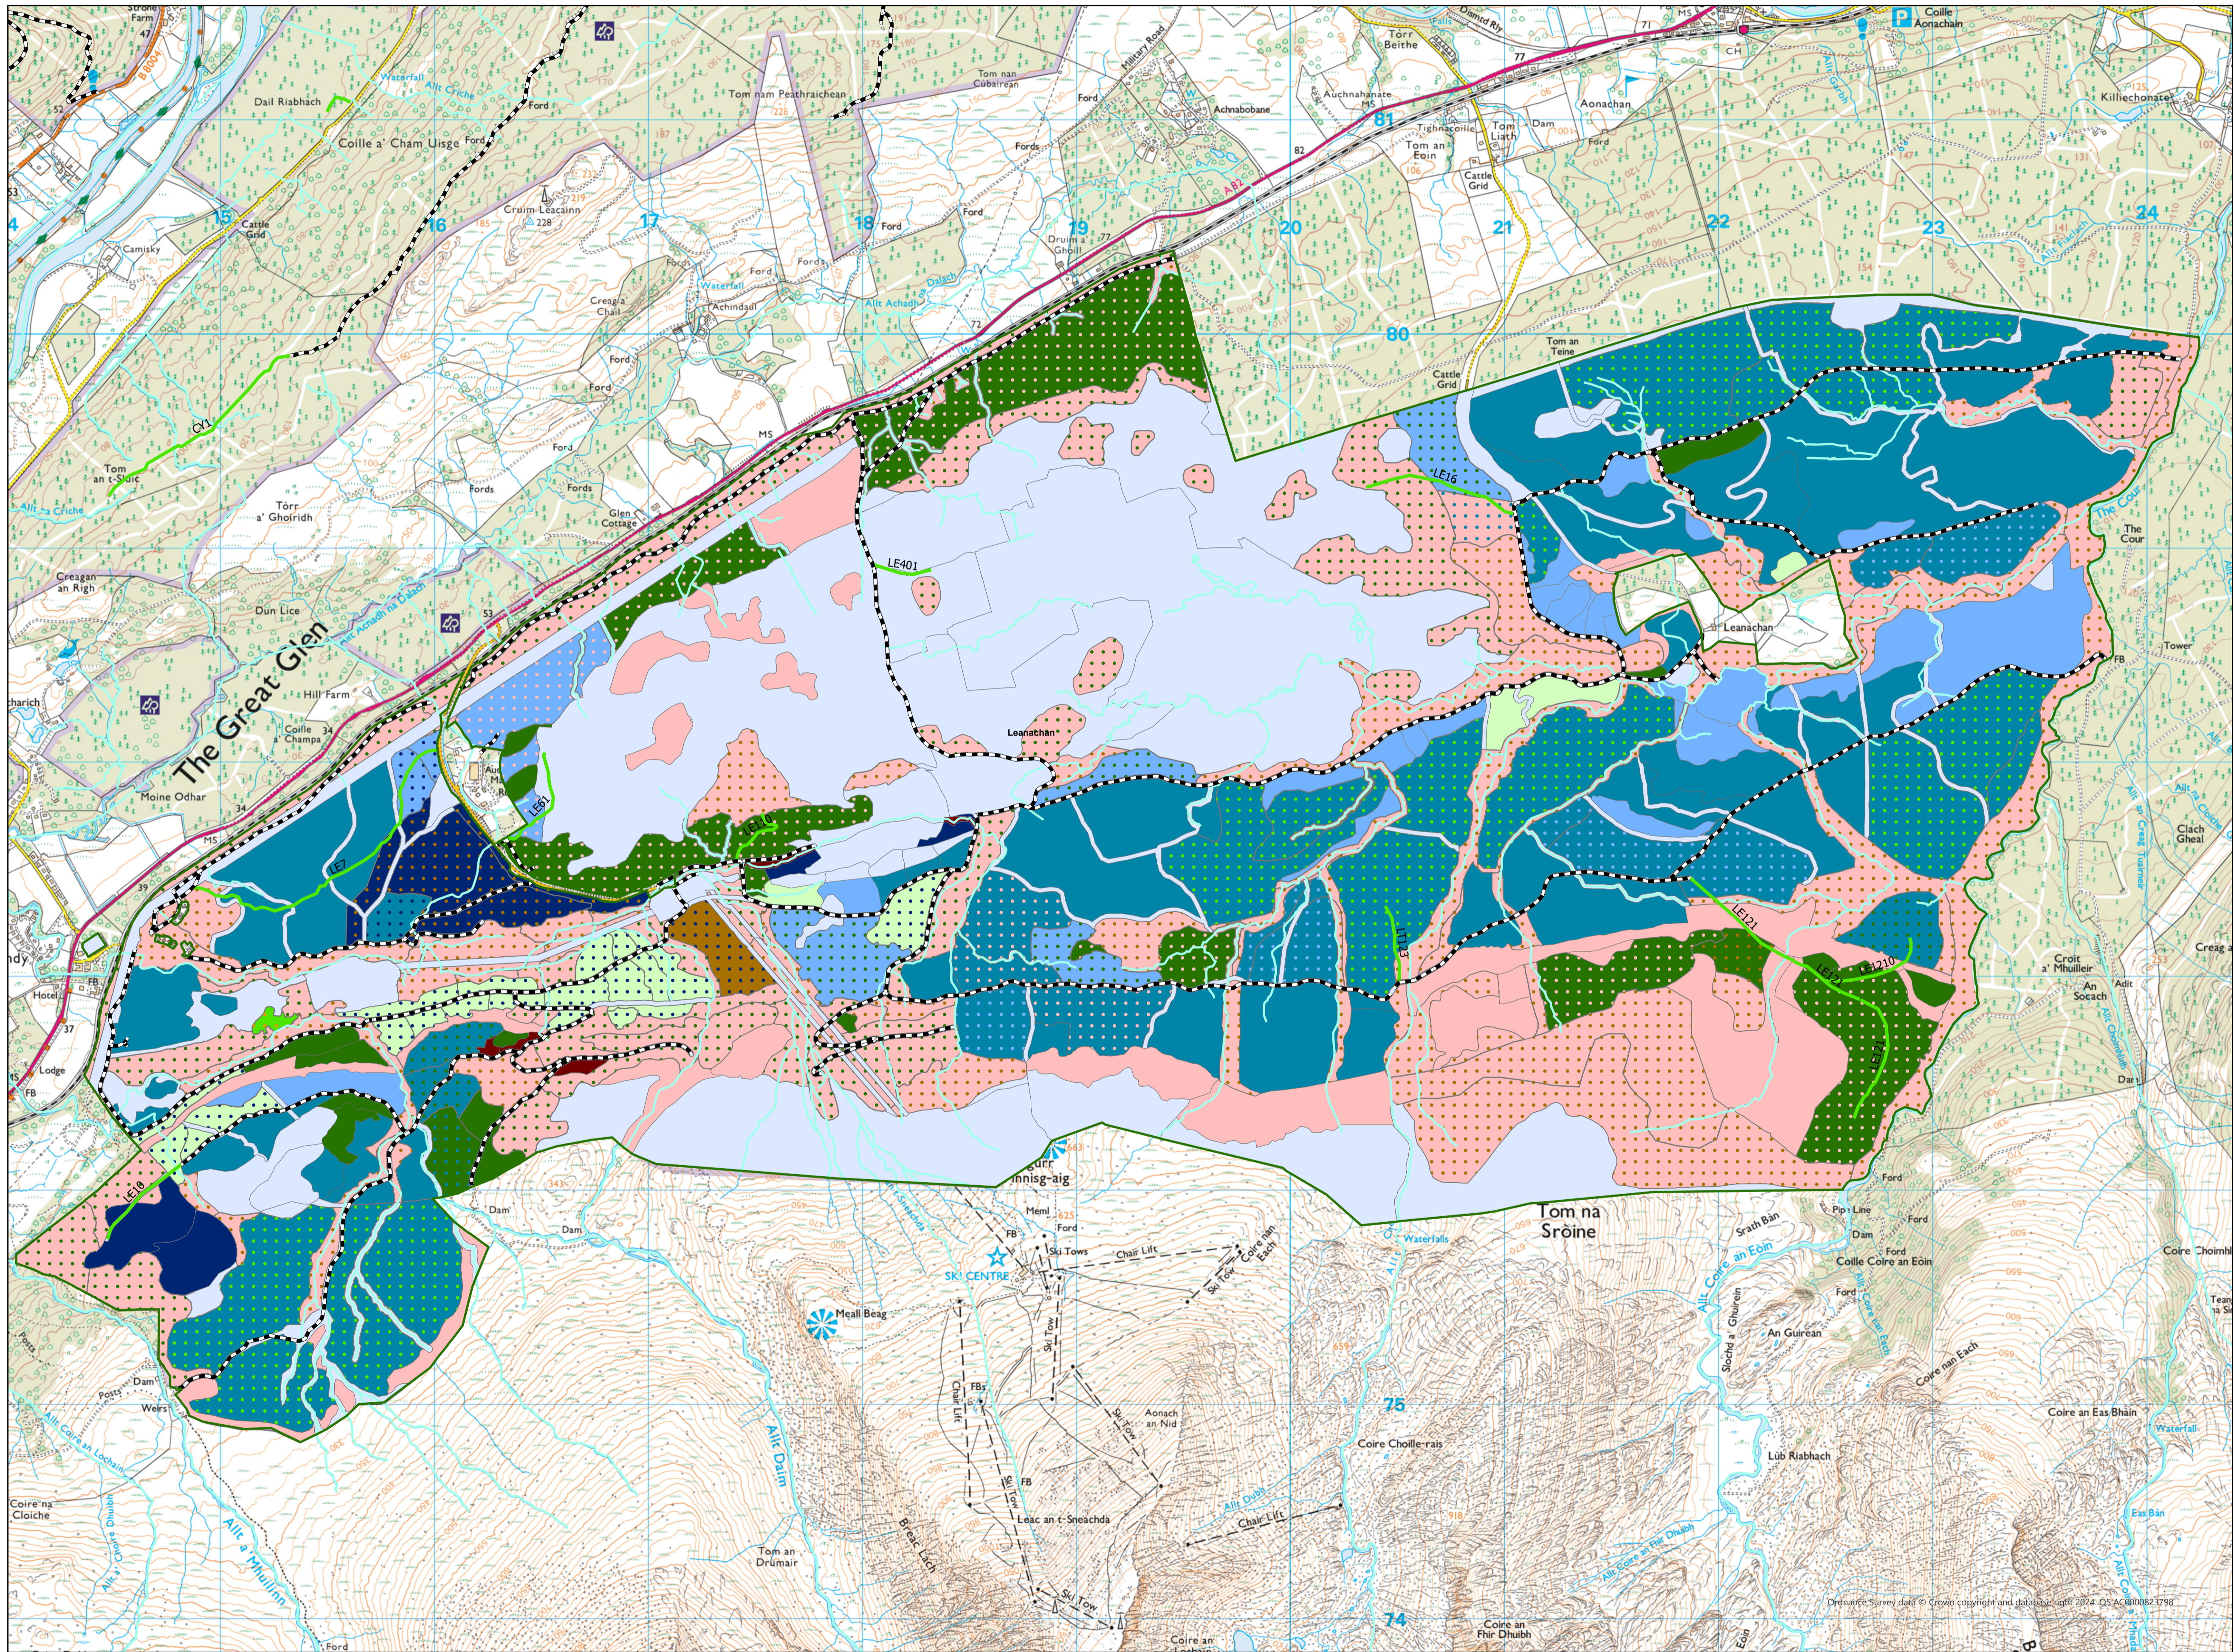

A1Landscape

Leanachan Land Management Plan

Habitat Map

Scale: 1:15,000

Date: 13/02/2025

Author: Sarah Hood

Legend

- Leanachan
- Forest Roads
- Planned Roads
- Watercourses
- **Scenario Restock Areas - Species Pure and Mixtures**
- Birch
- Douglas Fir
- Native Mixed Broadleaves
- Norway Spruce
- Other/Mixed Conifers
- Scots Pine
- Sitka Spruce
- Birch with any Other Broadleaves
- Birch with Scots Pine
- Birch with Scots Spruce
- Douglas Fir with any Other Conifers
- Lodgepole Pine with Larch
- Norway Spruce with any Other Conifers
- Norway Spruce with Scots Pine
- Other Broadleaves with any Other Conifers
- Other Conifers with any Other Broadleaves
- Scots Pine with Birch
- Scots Pine with any Other Broadleaves
- Scots Pine with Sitka Spruce
- Sitka Spruce with Birch
- Sitka Spruce with Lodgepole Pine
- Sitka Spruce with Norway Spruce
- Sitka Spruce with any Other Conifers
- Sitka Spruce with Scots Pine
- Open

© Crown copyright and database right [2025].
All rights reserved. Ordnance Survey Licence
number AC0000820350
© Getmapping Plc and Bluesky International Limited 2025.

Declaration by FLS as an Operator.
All timber arising from the FLS National Forests and
Land represents a negligible risk under EUTR (No 995/210).