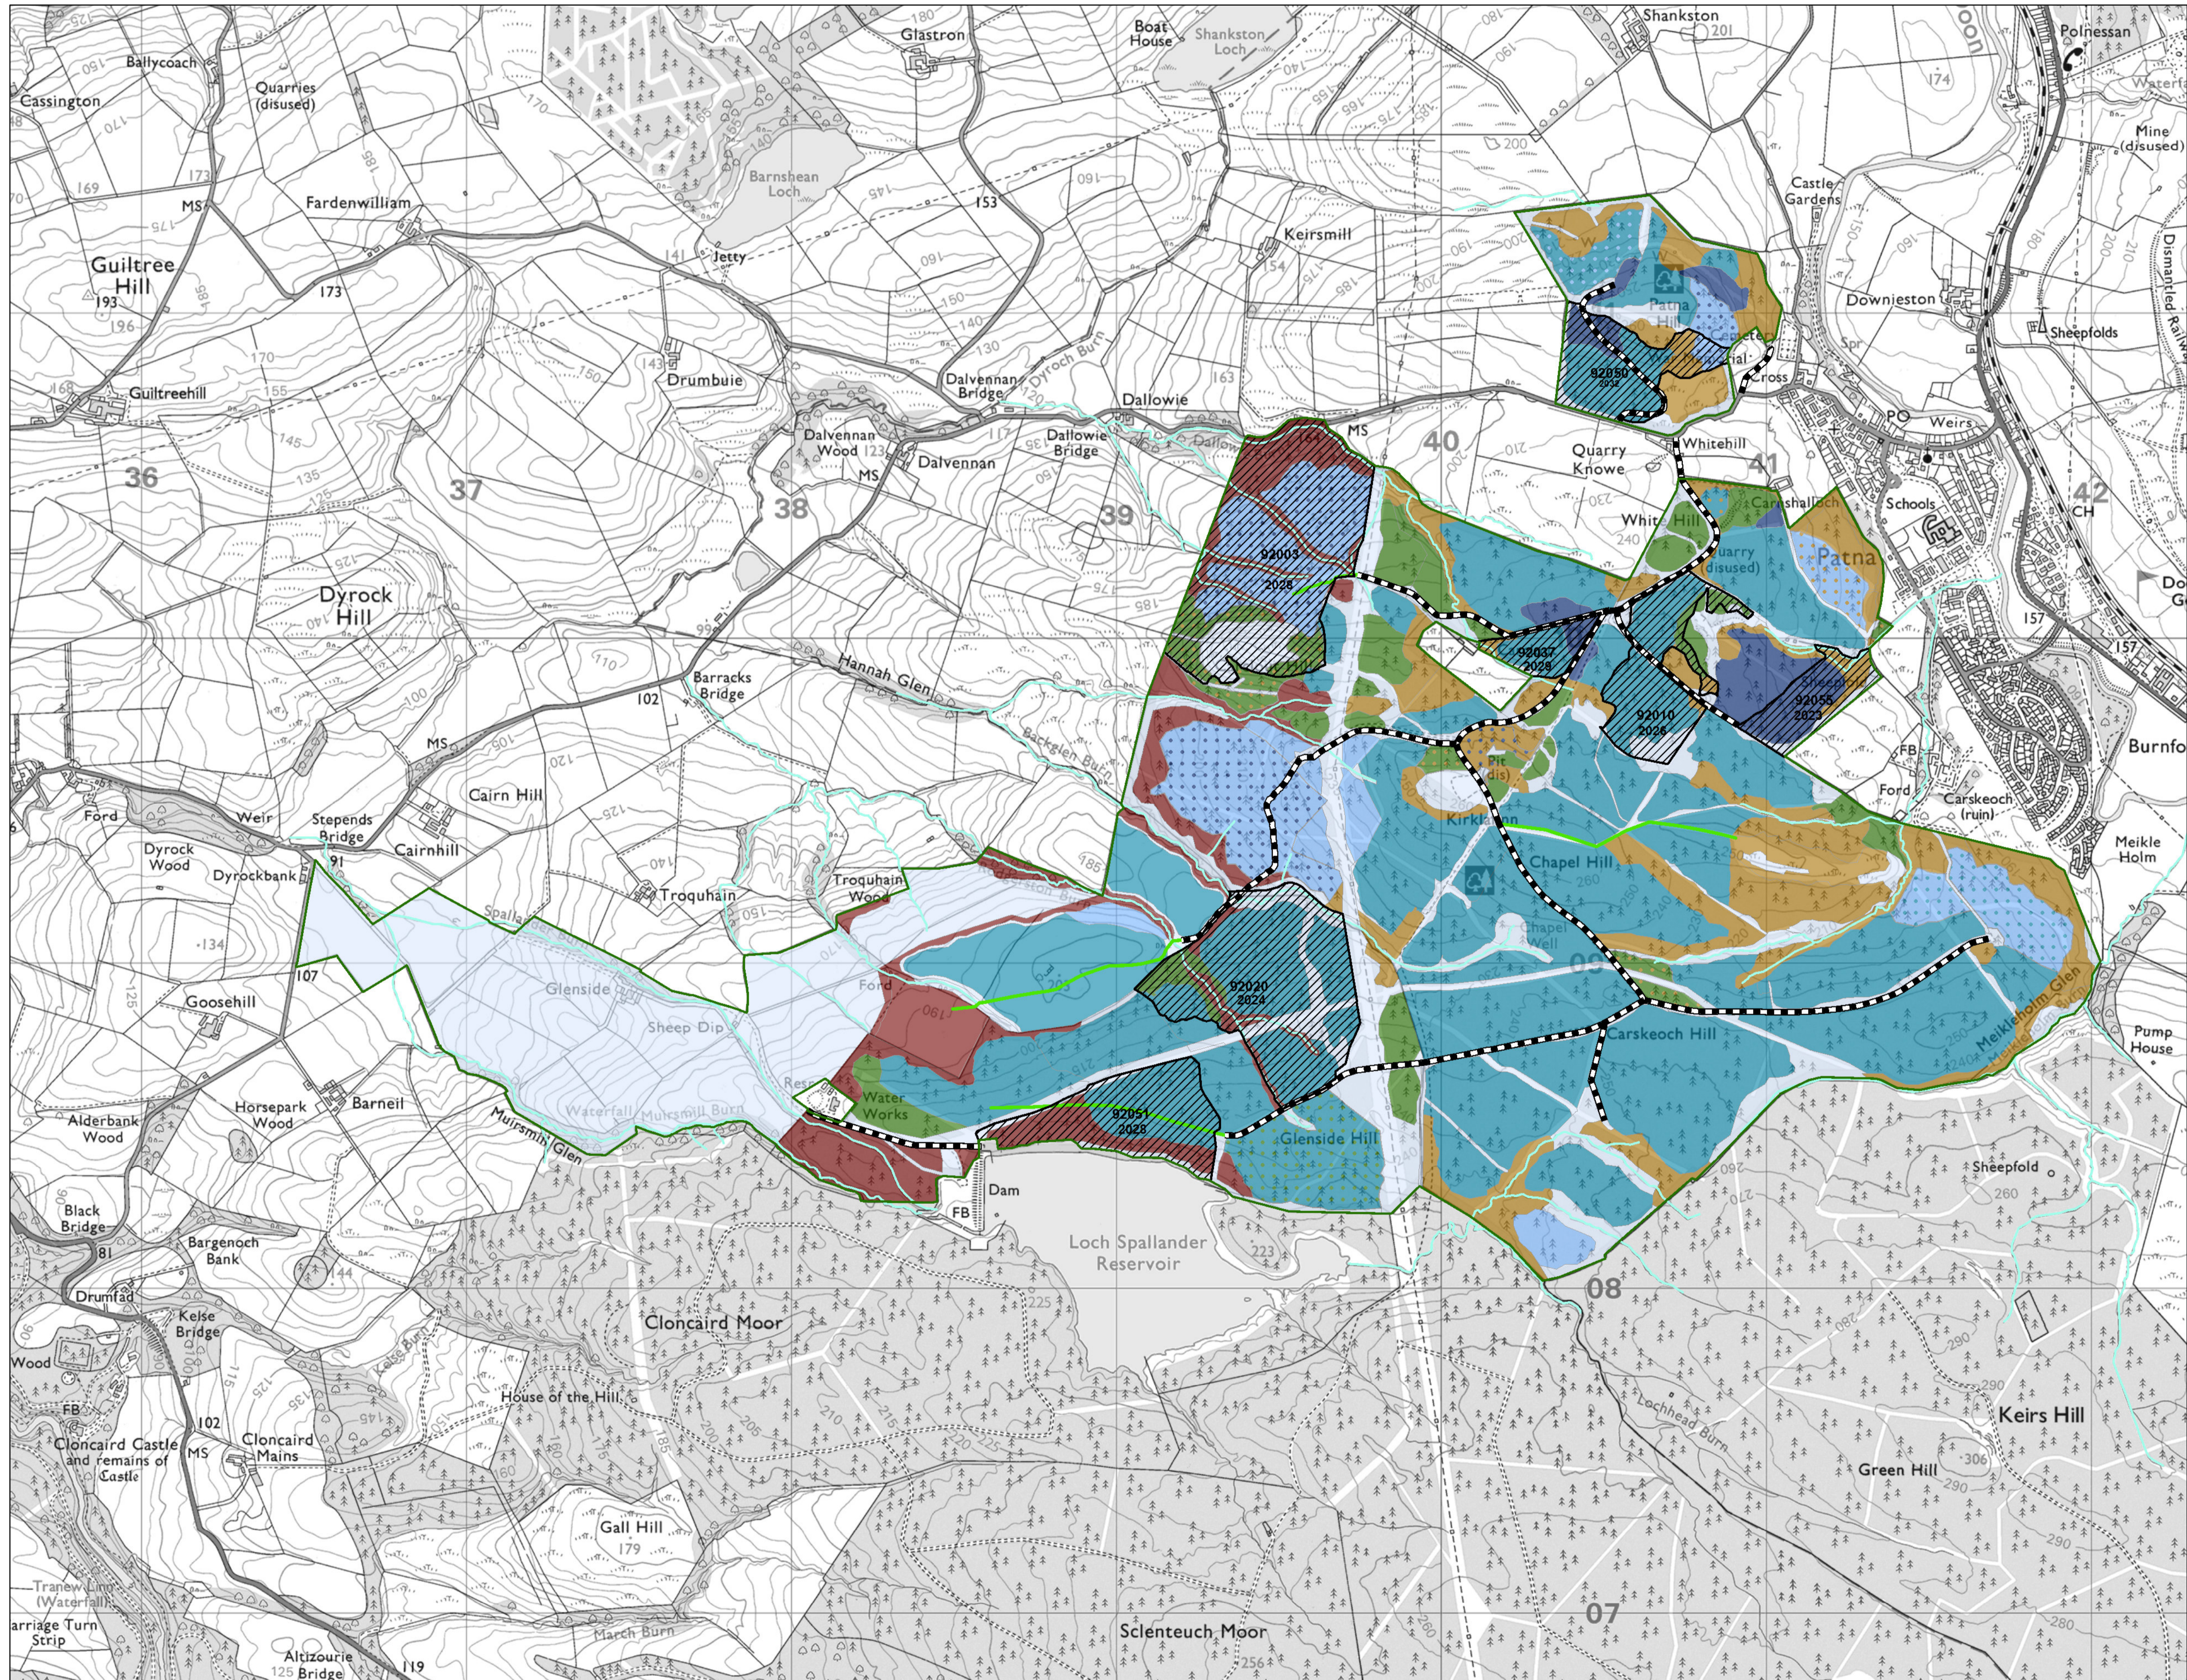

Map 6 Future Habitat and Species

Author: Laura Green

Scale @ A1: 1:10,000

Date: 24/06/2022

Legend

- Blocks
- Phase 1 and 2 Fell Management Coupes with Restock Year
- Forest Roads
- Planned Roads
- Watercourses
- Restock Species - Pure and Mixtures
  - Ash
  - Beech
  - Birch
  - Douglas Fir
  - Larch
  - Lodgepole Pine
  - Norway Spruce
  - Oak
  - Native Mixed/Other Broadleaves
  - Other/Mixed Broadleaves
  - Other/Mixed Conifers
  - Scots Pine
  - Sitka Spruce
  - Norway Spruce with any Other Broadleaves
  - Norway Spruce with any Other Conifers
  - Norway Spruce with Sitka Spruce
  - Scots Pine with any Other Broadleaves
  - Sitka Spruce with Lodgepole Pine
  - Sitka Spruce with Norway Spruce
  - Sitka Spruce with any Other Broadleaves
  - Open

Reproduced by permission of Ordnance Survey on behalf of HMSO.  
 © Crown copyright and database right 2022. All rights reserved.  
 Ordnance Survey Licence number 100024925.  
 © Getmapping Plc and Bluesky International Limited 2022.