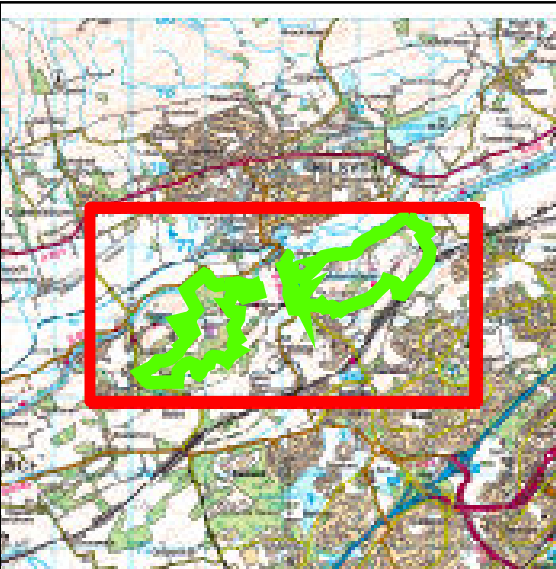

© Crown Copyright and database right 2021.
 Ordnance Survey Licence number 100021242.
 © Getmapping Plc and Bluesky International Limited 2021.

Legend

 Croy Woodlands

CROY WOODLANDS LMP

LOCATION

Author: u321351
 Scale @ A3: 1:12,500
 Date: 29/03/2021