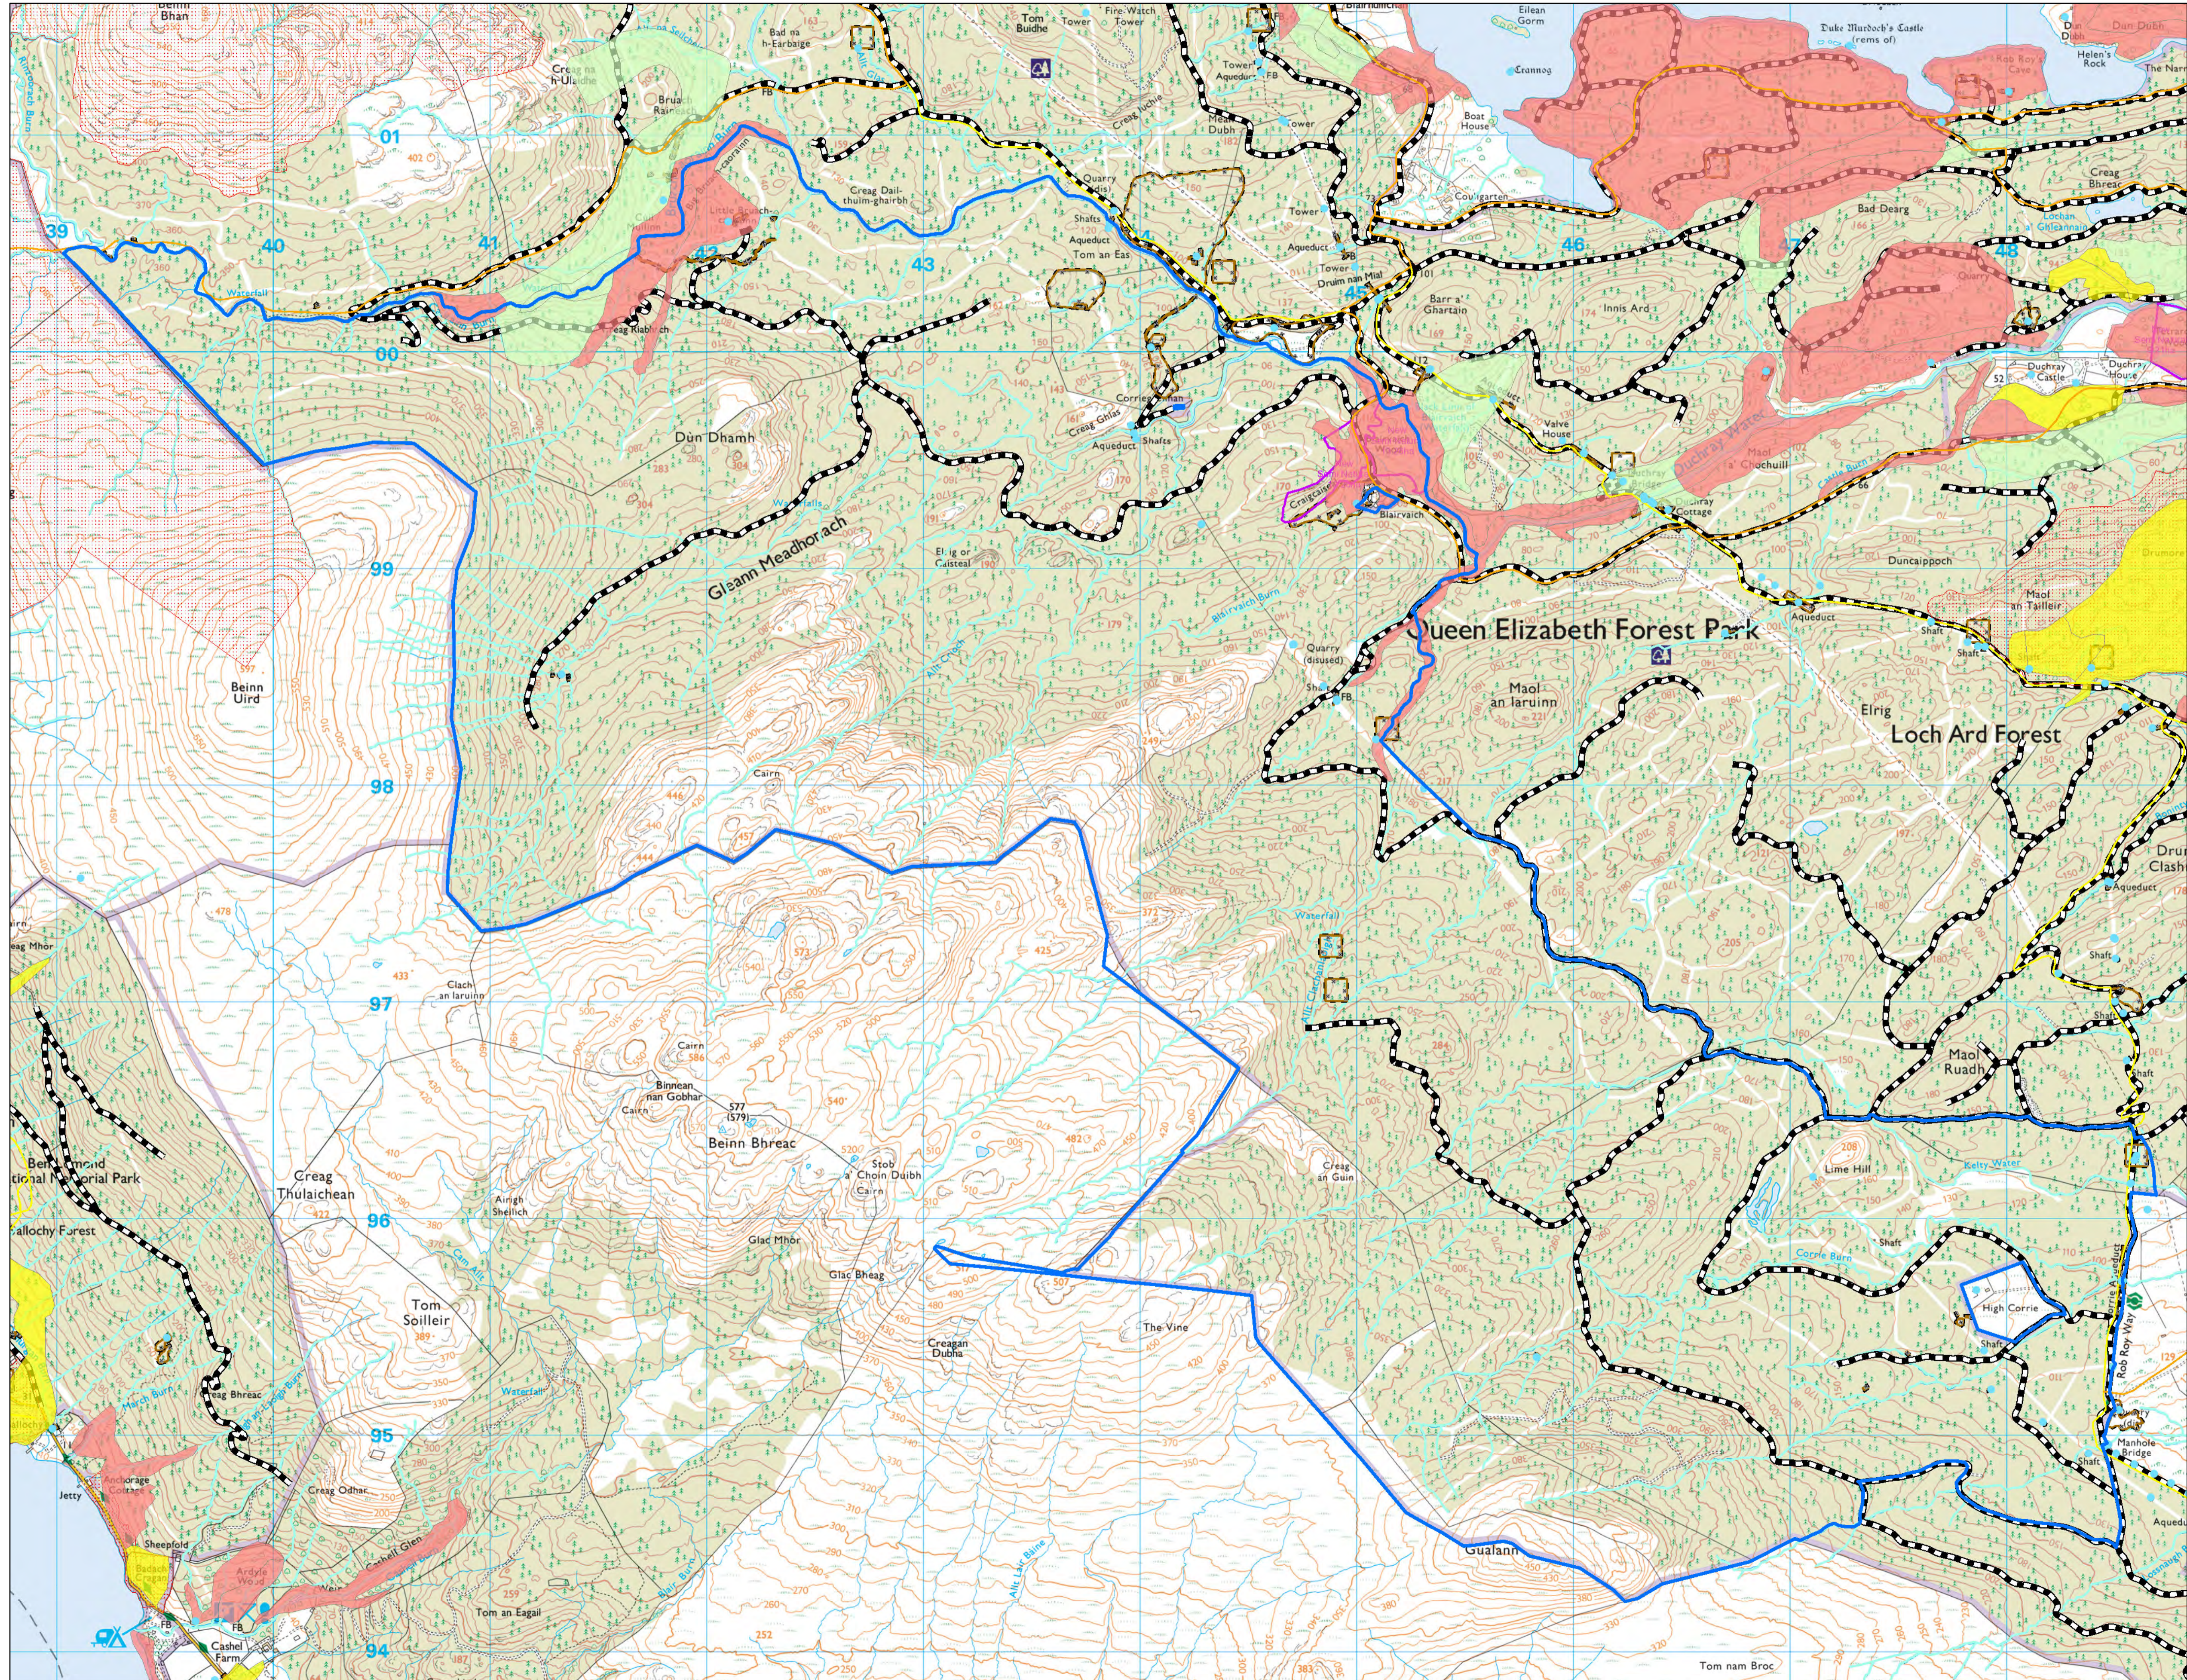

West Loch Ard Land Management Plan M6 Heritage and Conservation

Author: Simon Turner
Scale @ A1: 1:15,000
Date: 13/04/2021

Legend

Land Management Plan Areas

- Land Management Plan Areas

National Monuments Record for Scotland (Scot.)

- National Monuments Record for Scotland (Scot.)

ScotWays Rights of Way

- Vindicated
- Asserted
- Claimed
- Other Route (Potential RoW)
- Lost

Ancient Woodland Inventory

- Ancient (of semi-natural origin)
- Long-Established (of plantation origin)
- Other (on Roy map)

Natural Reserves

- Natural Reserves

Heritage

- Heritage

Sites of Special Scientific Interest

- Sites of Special Scientific Interest

Forest Roads

- Forest Roads

Watercourses

- Watercourses

Reproduced by permission of Ordnance Survey on behalf of HMSO. © Crown copyright and database right 2021. All rights reserved. Ordnance Survey Licence number 100024925. © Getmapping Plc and Bluesky International Limited 2021.