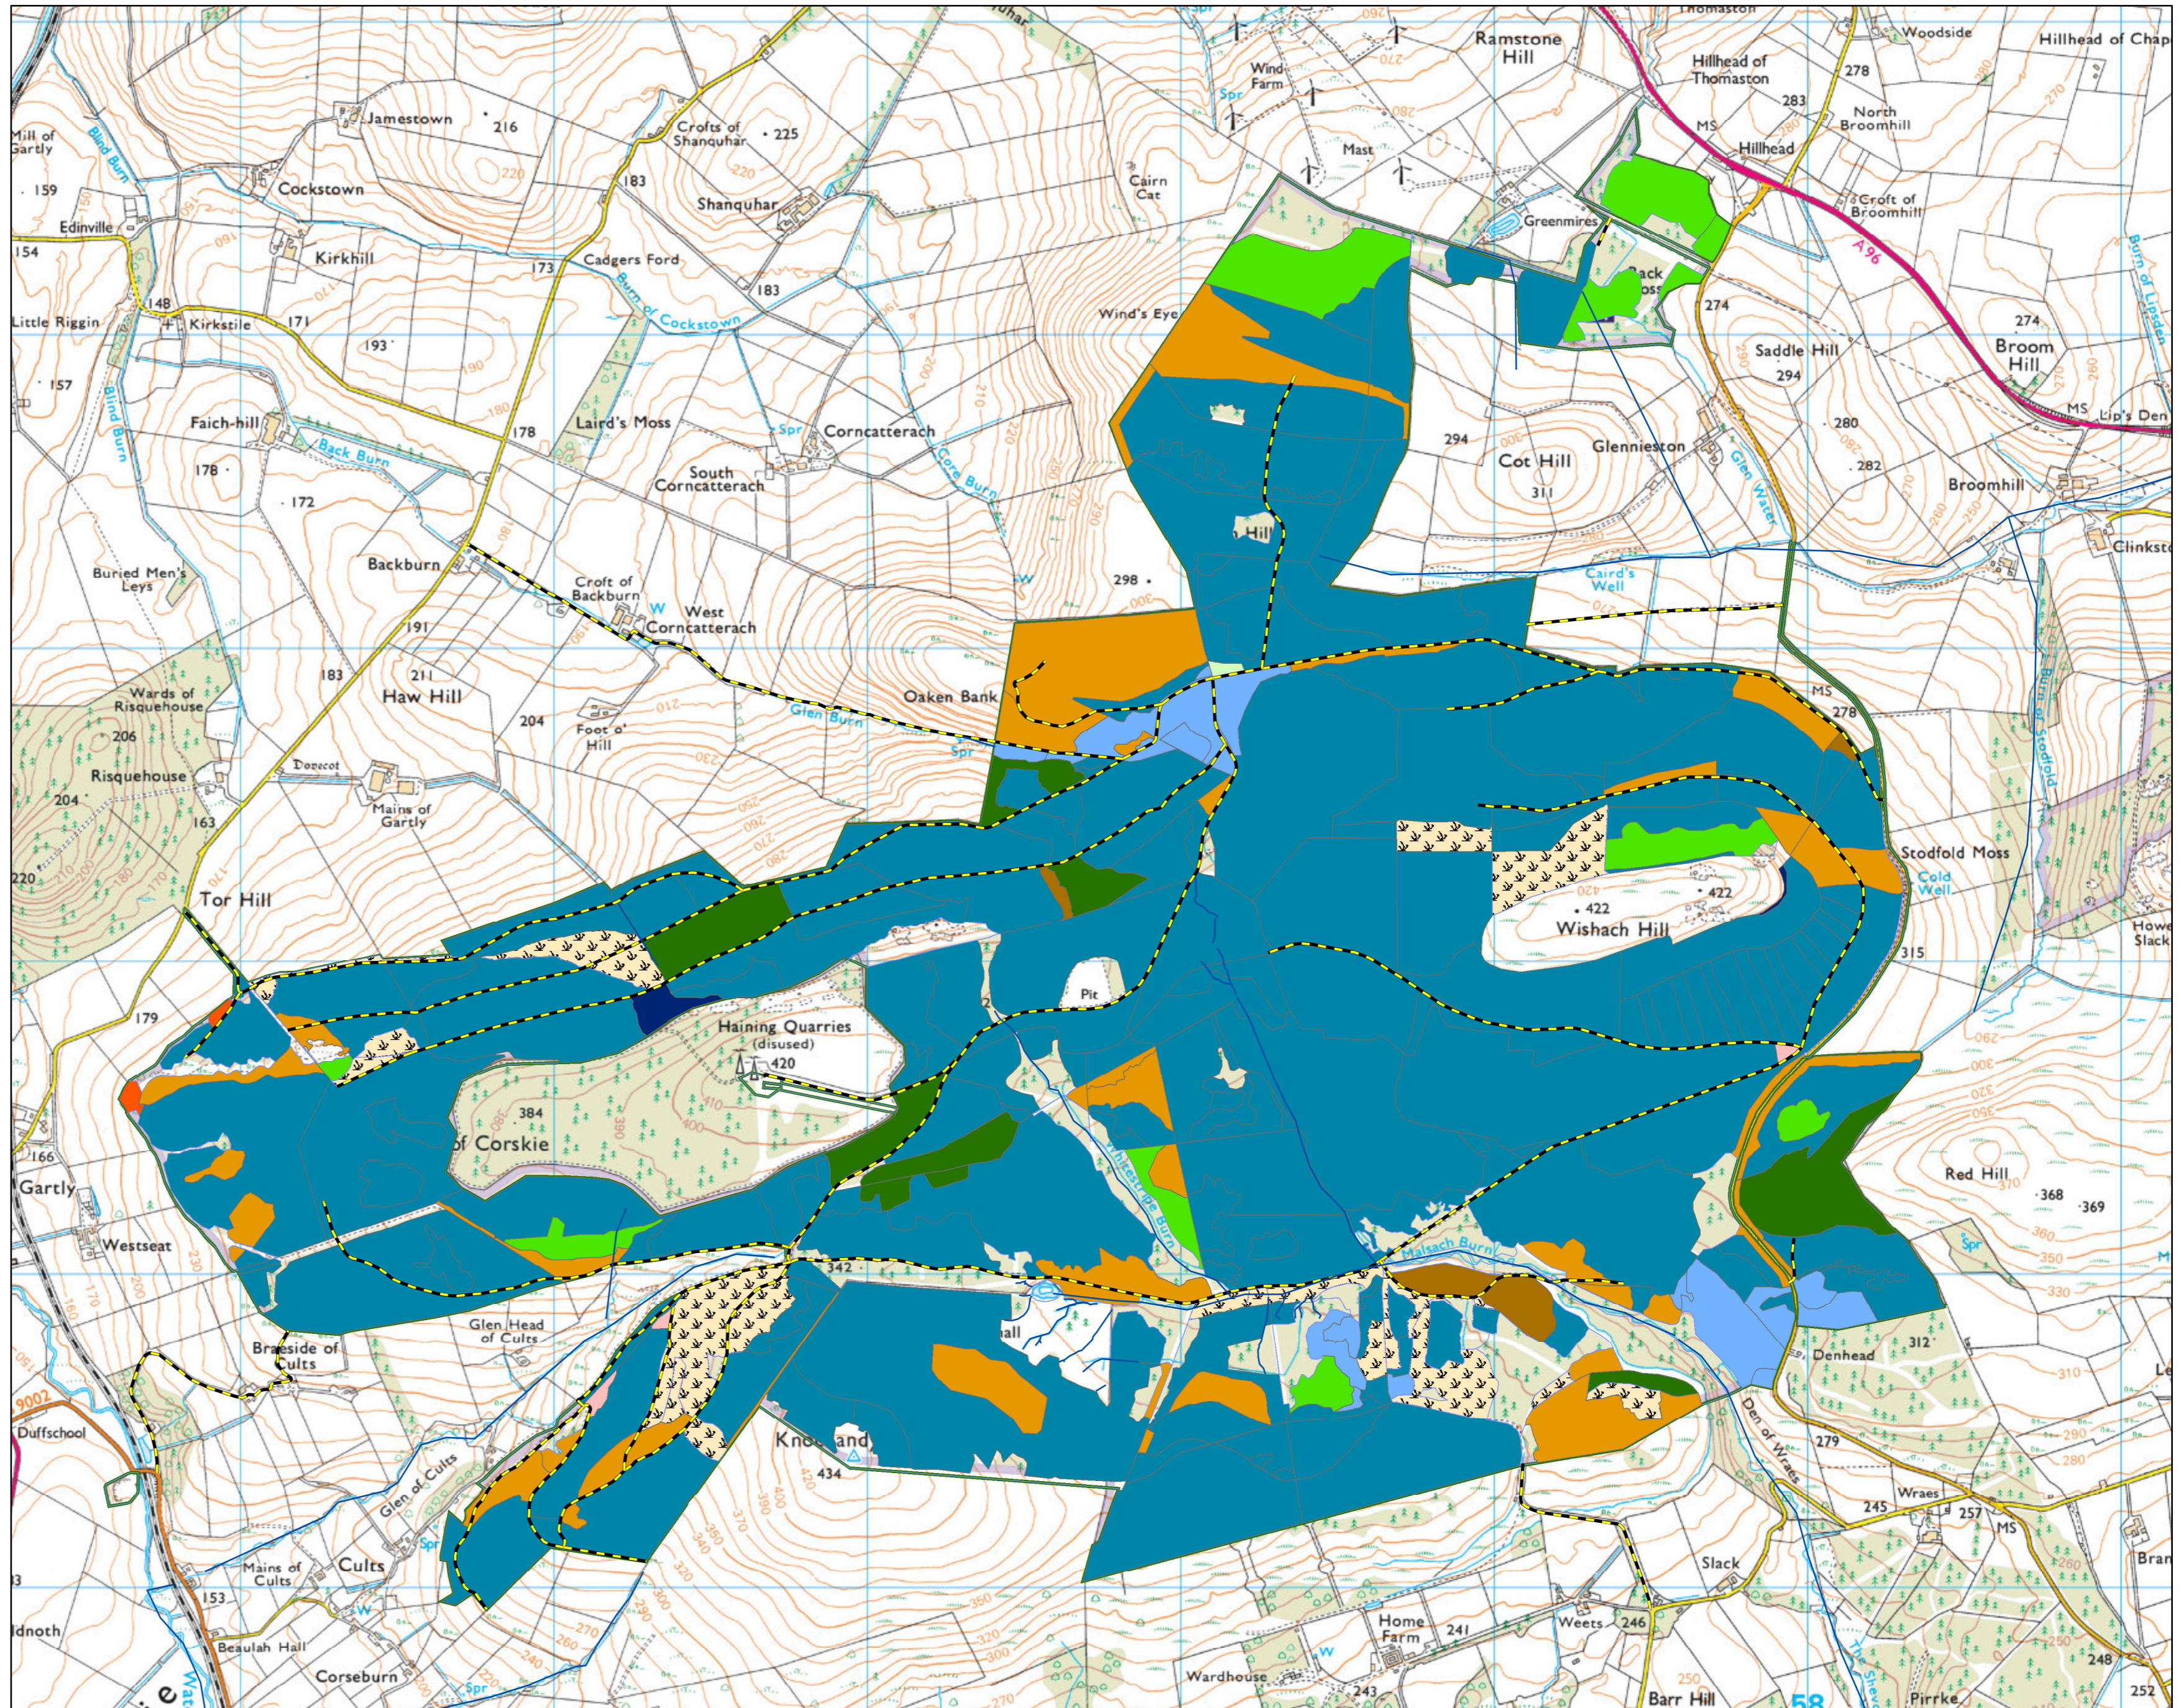

**Gartly
Land Management Plan
2023
Map 3: Current Species
(largest component)**

Scale @ A2: 1:15,000

Date: November 2022

Legend

-  Watercourses
-  Forest Roads
-  Beech
-  Birch
-  Other/Mixed Broadleaves
-  Other/Mixed Conifers
-  Douglas Fir
-  Larch
-  Lodgepole Pine
-  Norway Spruce
-  Scots Pine
-  Sitka Spruce
-  Open
-  Felled

Reproduced by permission of Ordnance Survey on behalf of HMSO. © Crown copyright and database right [2022]. All rights reserved. Ordnance Survey Licence number [100021242]. © Getmapping Plc and Bluesky International Limited 2022.