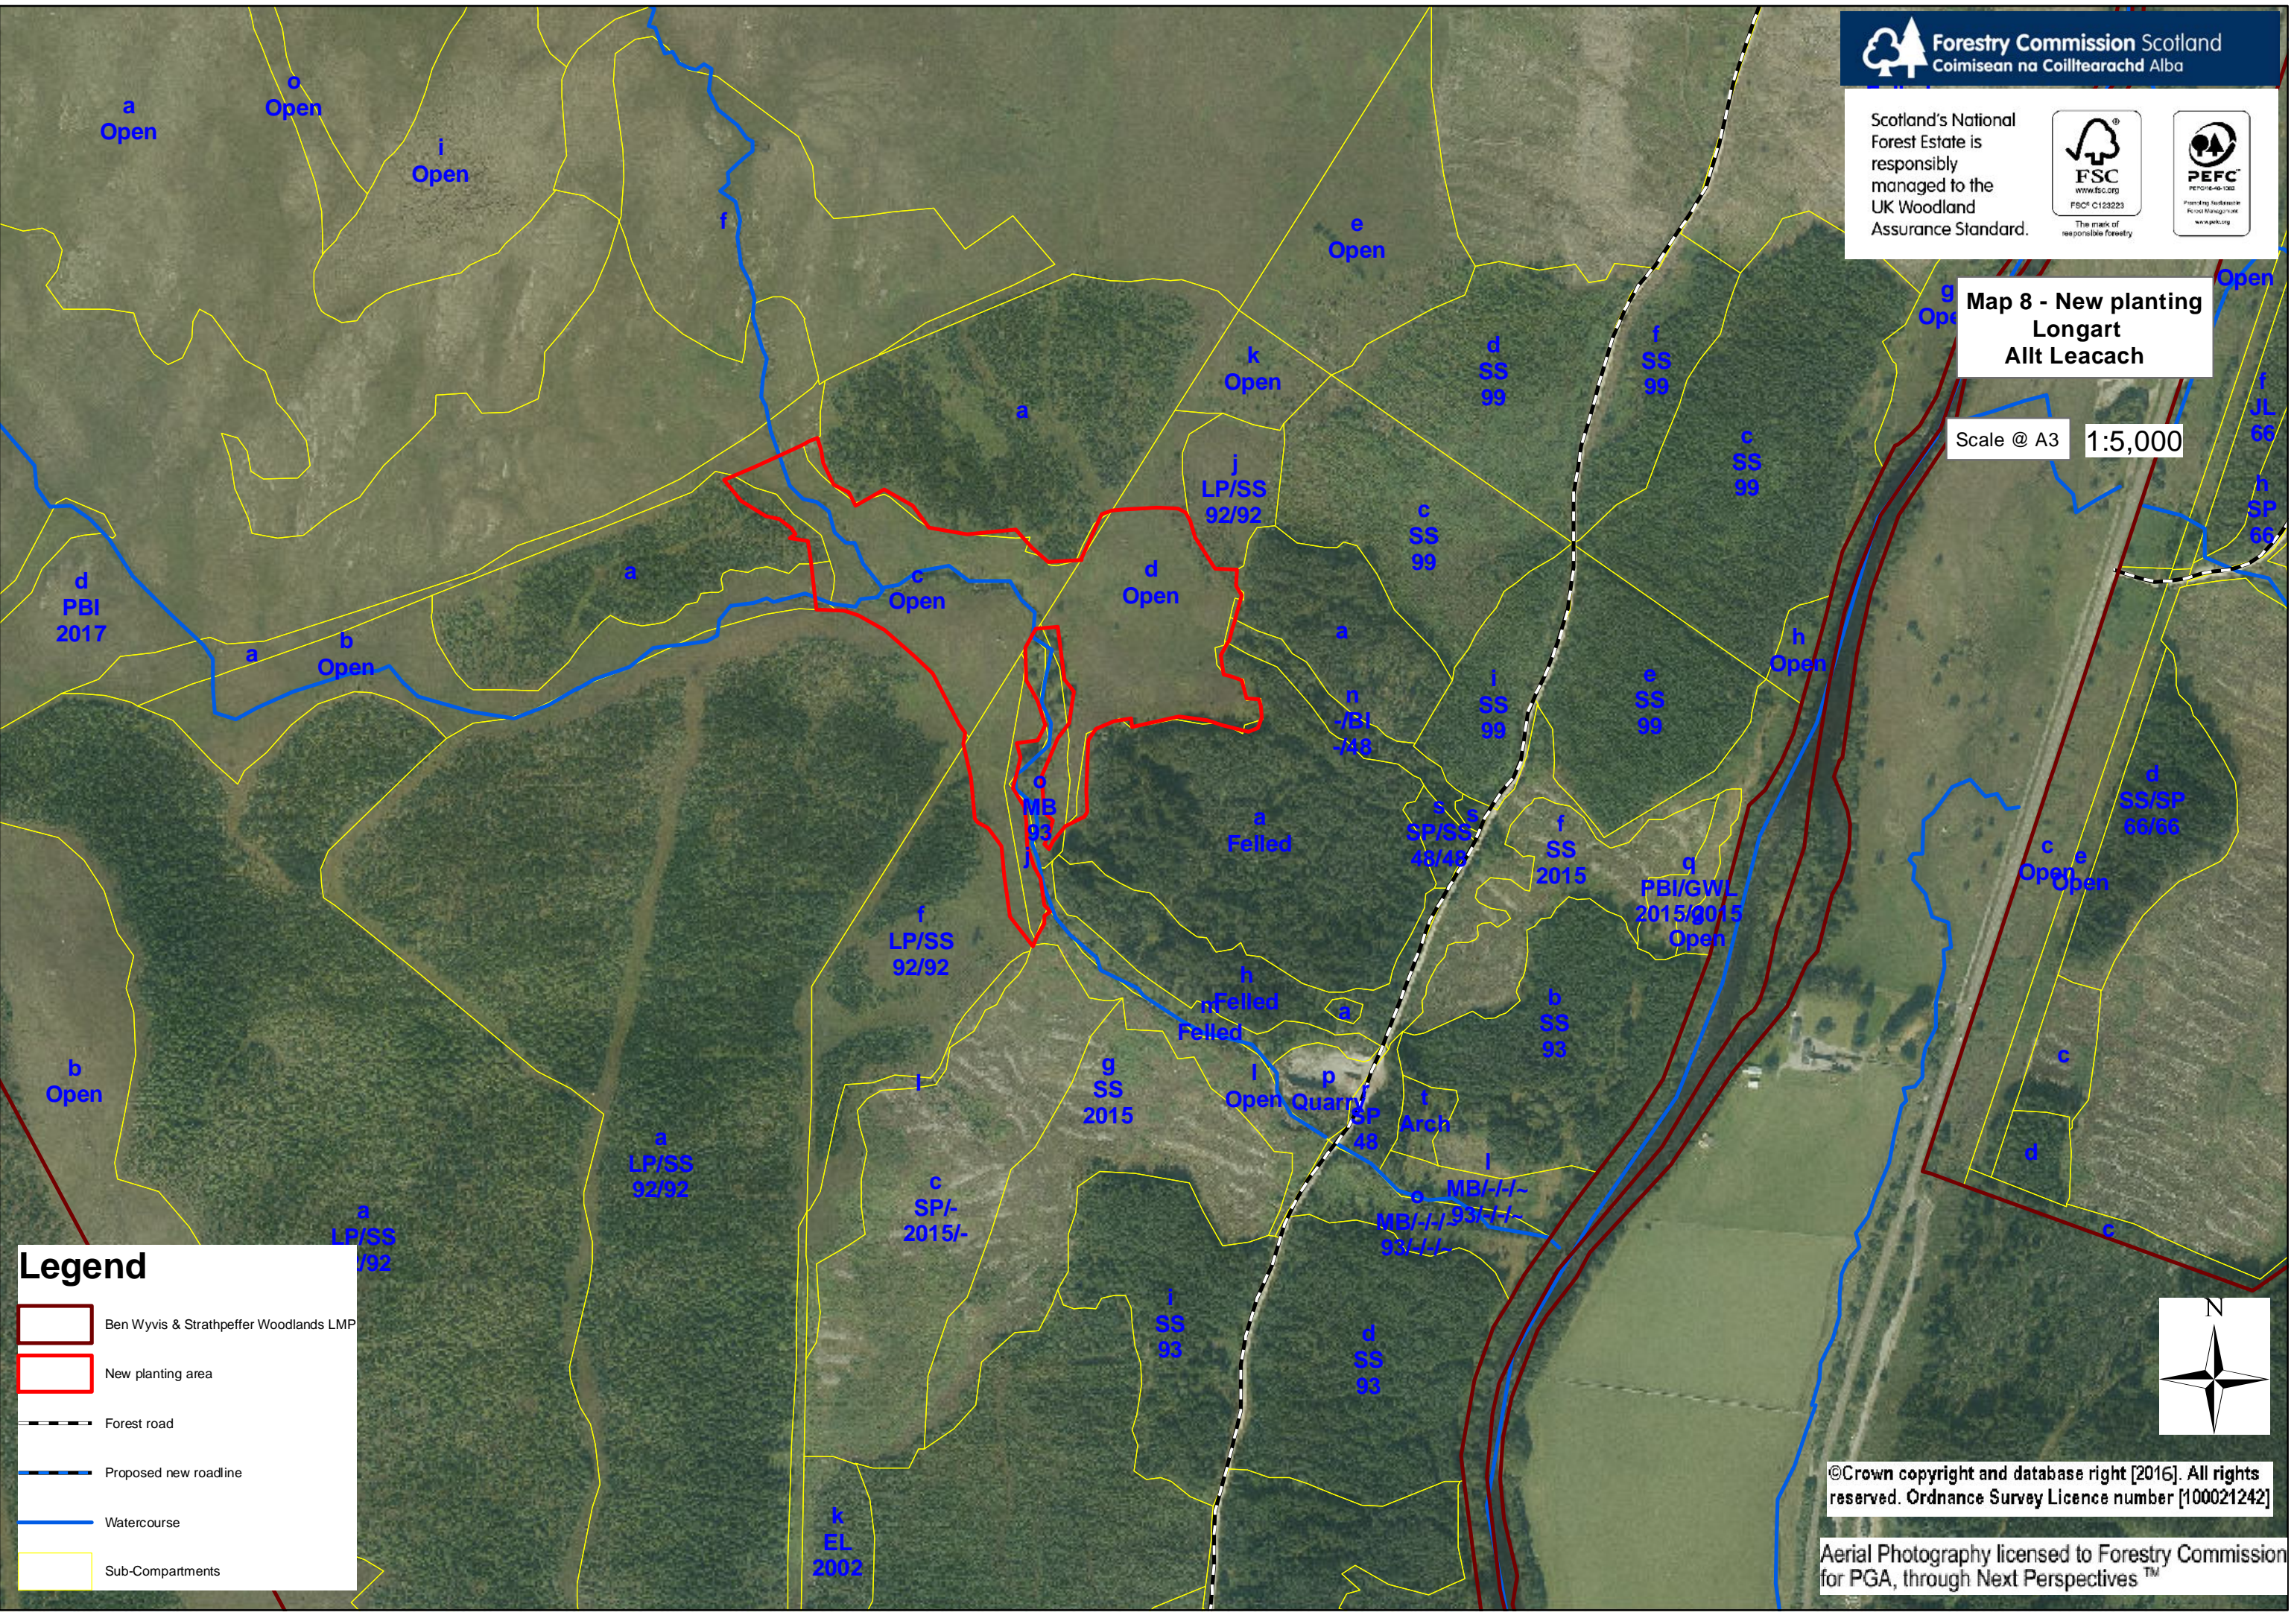

Scotland's National Forest Estate is responsibly managed to the UK Woodland Assurance Standard.

**Map 8 - New planting
Longart
Allt Leacach**

Scale @ A3 1:5,000

Legend

- Ben Wyvis & Strathpeffer Woodlands LMP
- New planting area
- Forest road
- Proposed new roadline
- Watercourse
- Sub-Compartments

©Crown copyright and database right [2016]. All rights reserved. Ordnance Survey Licence number [100021242]

Aerial Photography licensed to Forestry Commission for PGA, through Next Perspectives™