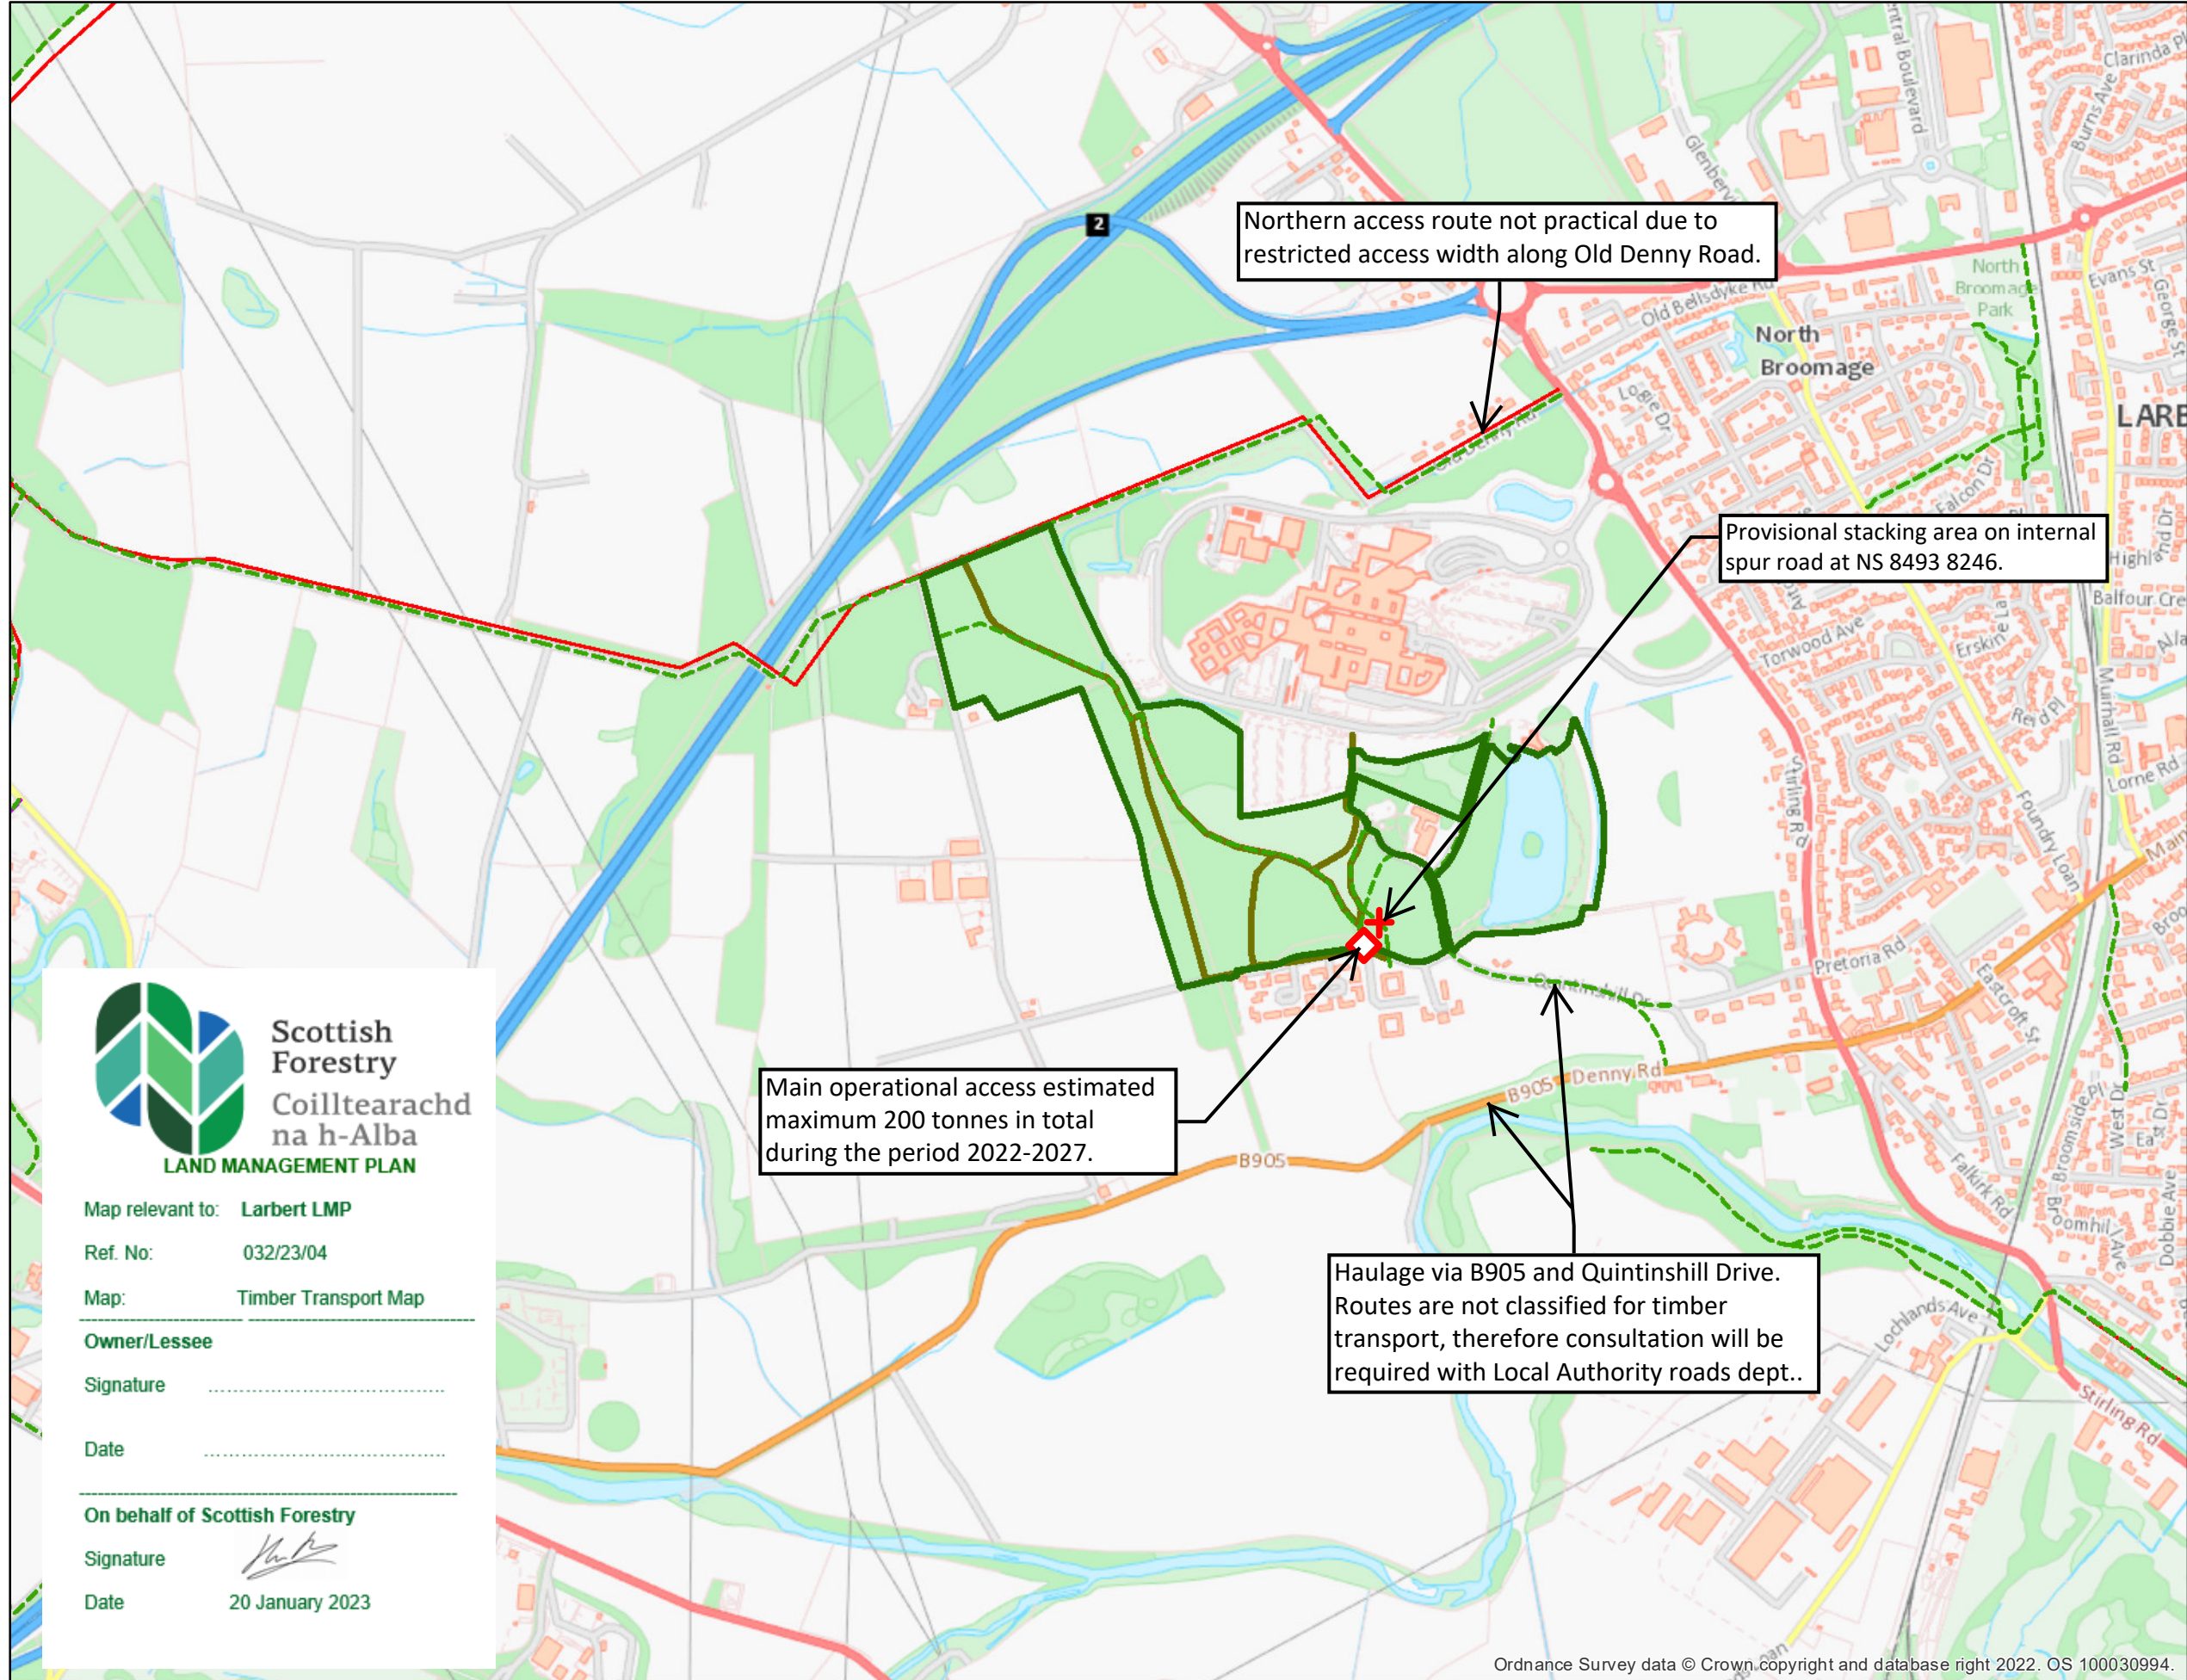

Larbert Timber Haulage

Author: Sandy Davidson

Scale @ A3: 1:10,000

Date: 04/08/2022

Legend

- Blocks
- Core Paths
- ScotWays Rights of Way
  - Vindicated
  - Asserted
  - Claimed
  - Other Route (Potential RoW)
  - Lost
- Rec - Linear Assets

Reproduced by permission of Ordnance Survey on behalf of HMSO. © Crown copyright and database right 2022. All rights reserved. Ordnance Survey Licence number 100024925. © Getmapping Plc and Bluesky International Limited 2022.

Scotland's national forests and land are responsibly managed to the UK Woodland Assurance Standard.

**Scottish Forestry**  
Coilltearachd na h-Alba  
LAND MANAGEMENT PLAN

Map relevant to: Larbert LMP  
Ref. No: 032/23/04  
Map: Timber Transport Map