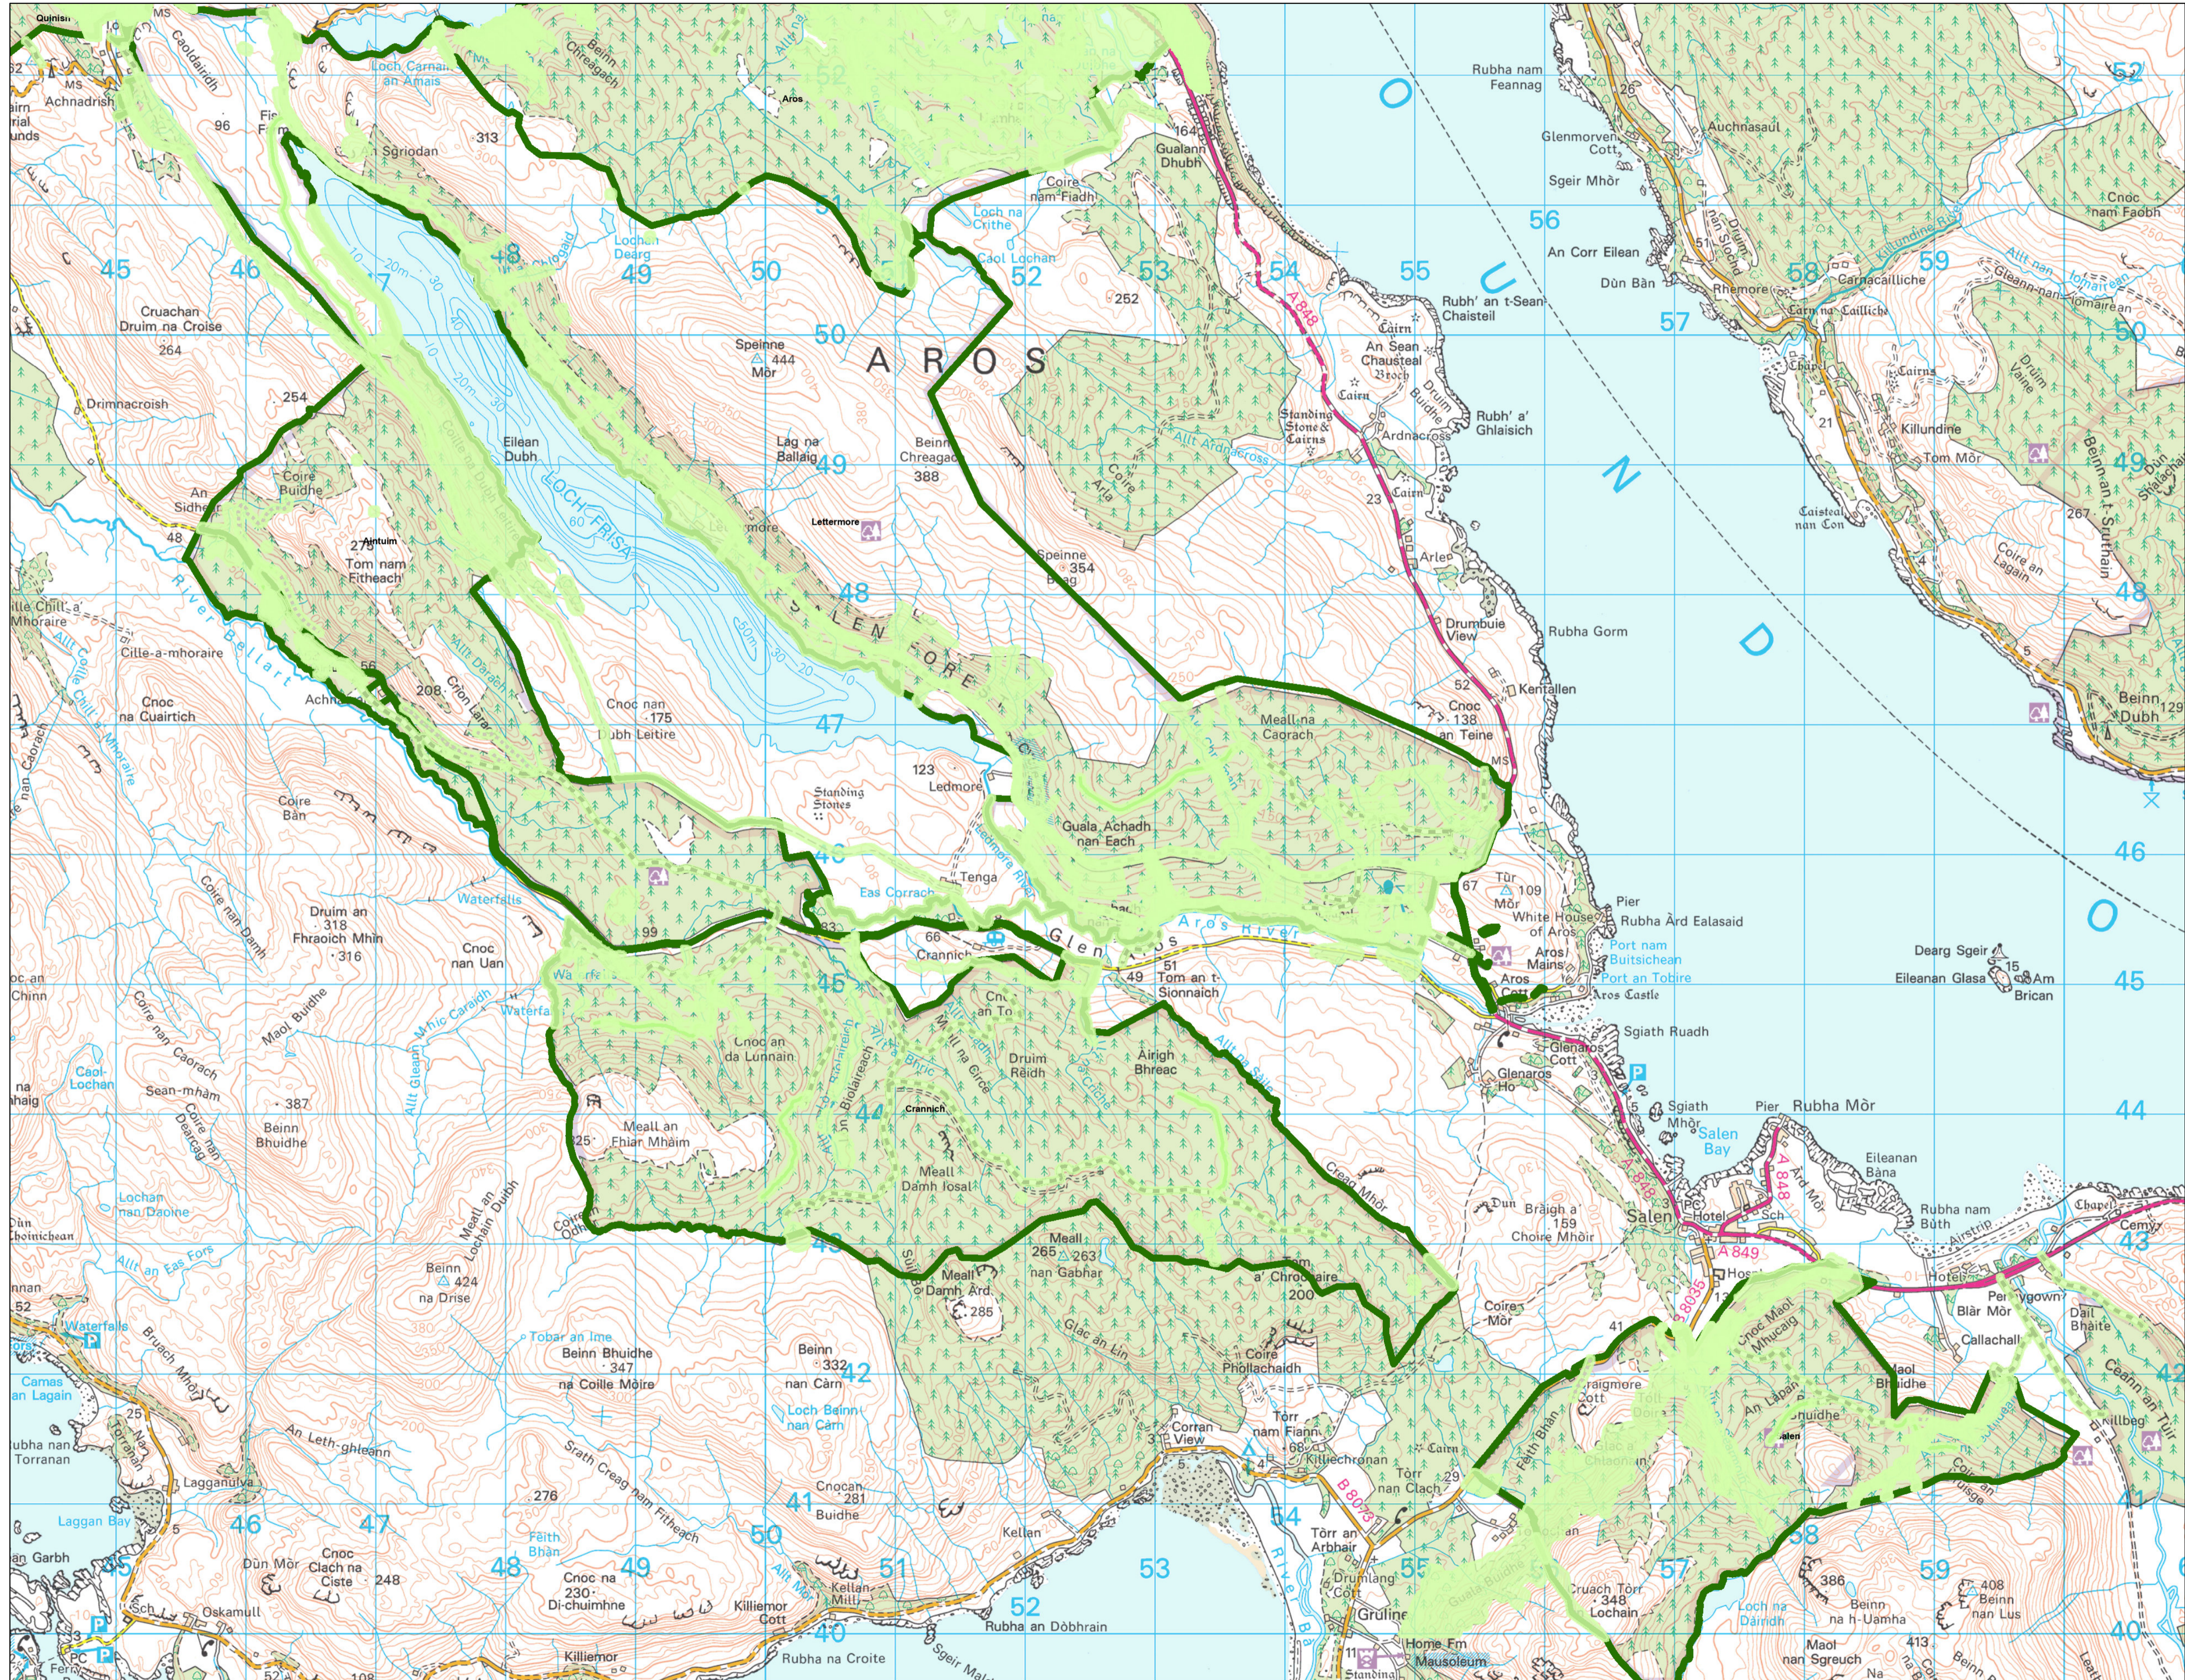

Map 6 Amenity Thinning

Author: Susannah Hughes

Scale @ A1: 1:25,000

Date: 25/10/2023

Legend

- Forest Roads
- Planned Roads
- Planned ATV/Forwarder Tracks
- Blocks

Reproduced by permission of Ordnance Survey on behalf of HMSO. © Crown copyright and database right 2023. All rights reserved. Ordnance Survey Licence number 100024925. © Getmapping Plc and Bluesky International Limited 2023.

Scotland's national forests and land are responsibly managed to the UK Woodland Assurance Standard.