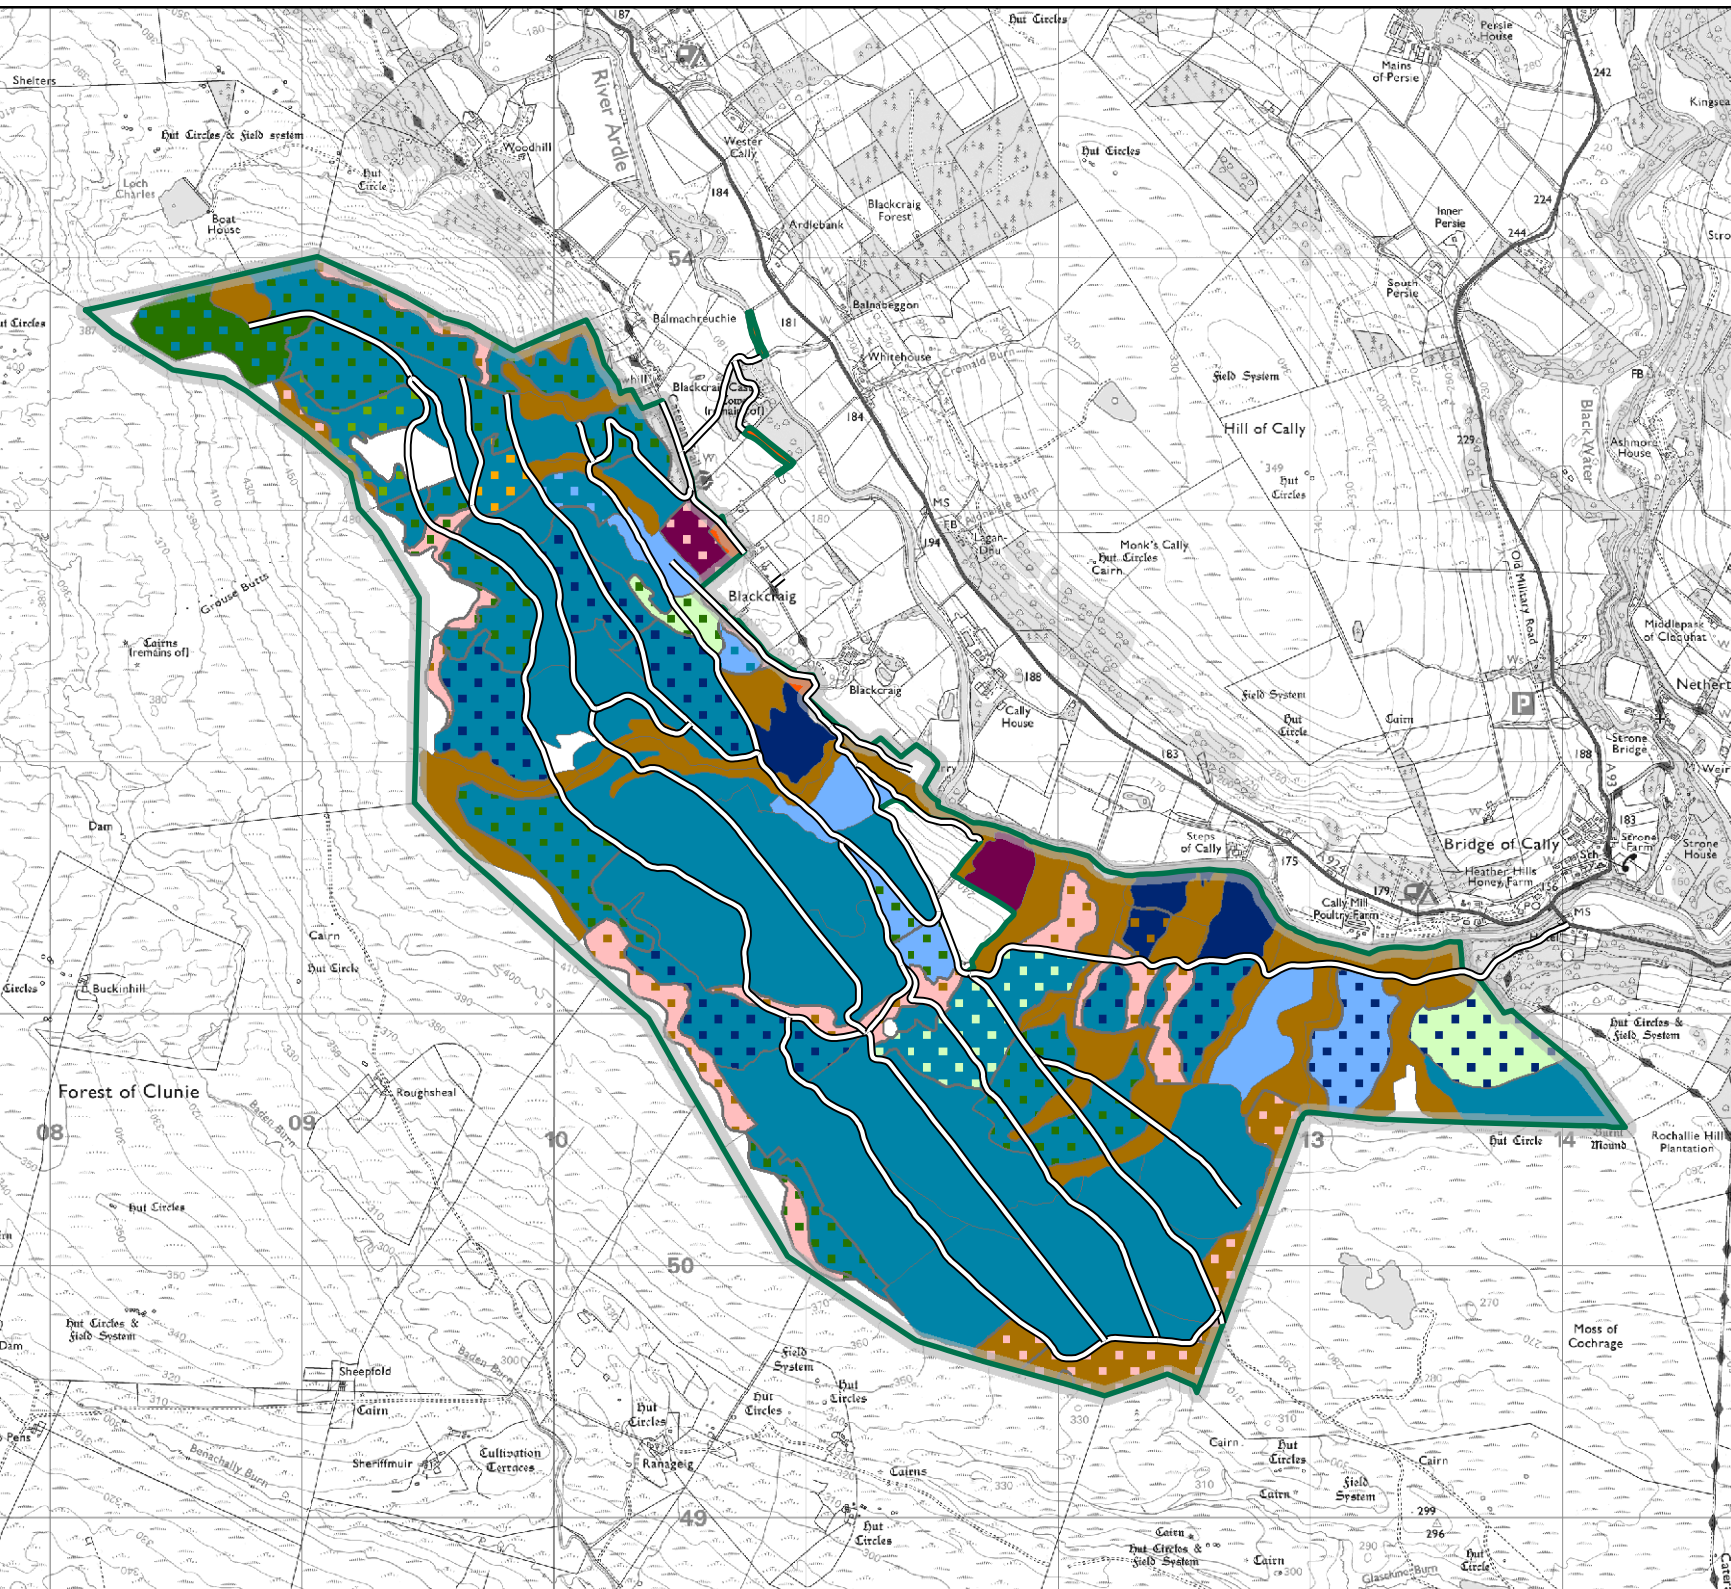

Forest Enterprise Scotland

Managing the National Forest Estate

Forestry Commission Scotland
Coimisean na Coilltearachd Alba

Tay Forest District
Strathardle LMP
Restock Proposal

Legend

Sitka spruce (SS)	Douglas fir (DF)	Beech (BE)
Norway spruce (NS)	Mixed/ other conifers (MC/XC)	Mixed/ other broadleaves (MB/XB)
Lodgepole pine (LP)	Birch (BI)	Open land
Scots pine (SP)	Oak (OK)	Species Mixture: Main colour = Dominant species Dots = Secondary species Sitka spruce with Birch shown here
Larch sp (EL/HU/JL)	Ash (AM)	

Scotland's National Forest Estate is responsibly managed to the UK Woodland Assurance Standard.

Reproduced by permission of Ordnance Survey on behalf of HMSO. © Crown copyright and database right 2018. All rights Reserved. Ordnance Survey Licence Number [10002:242]