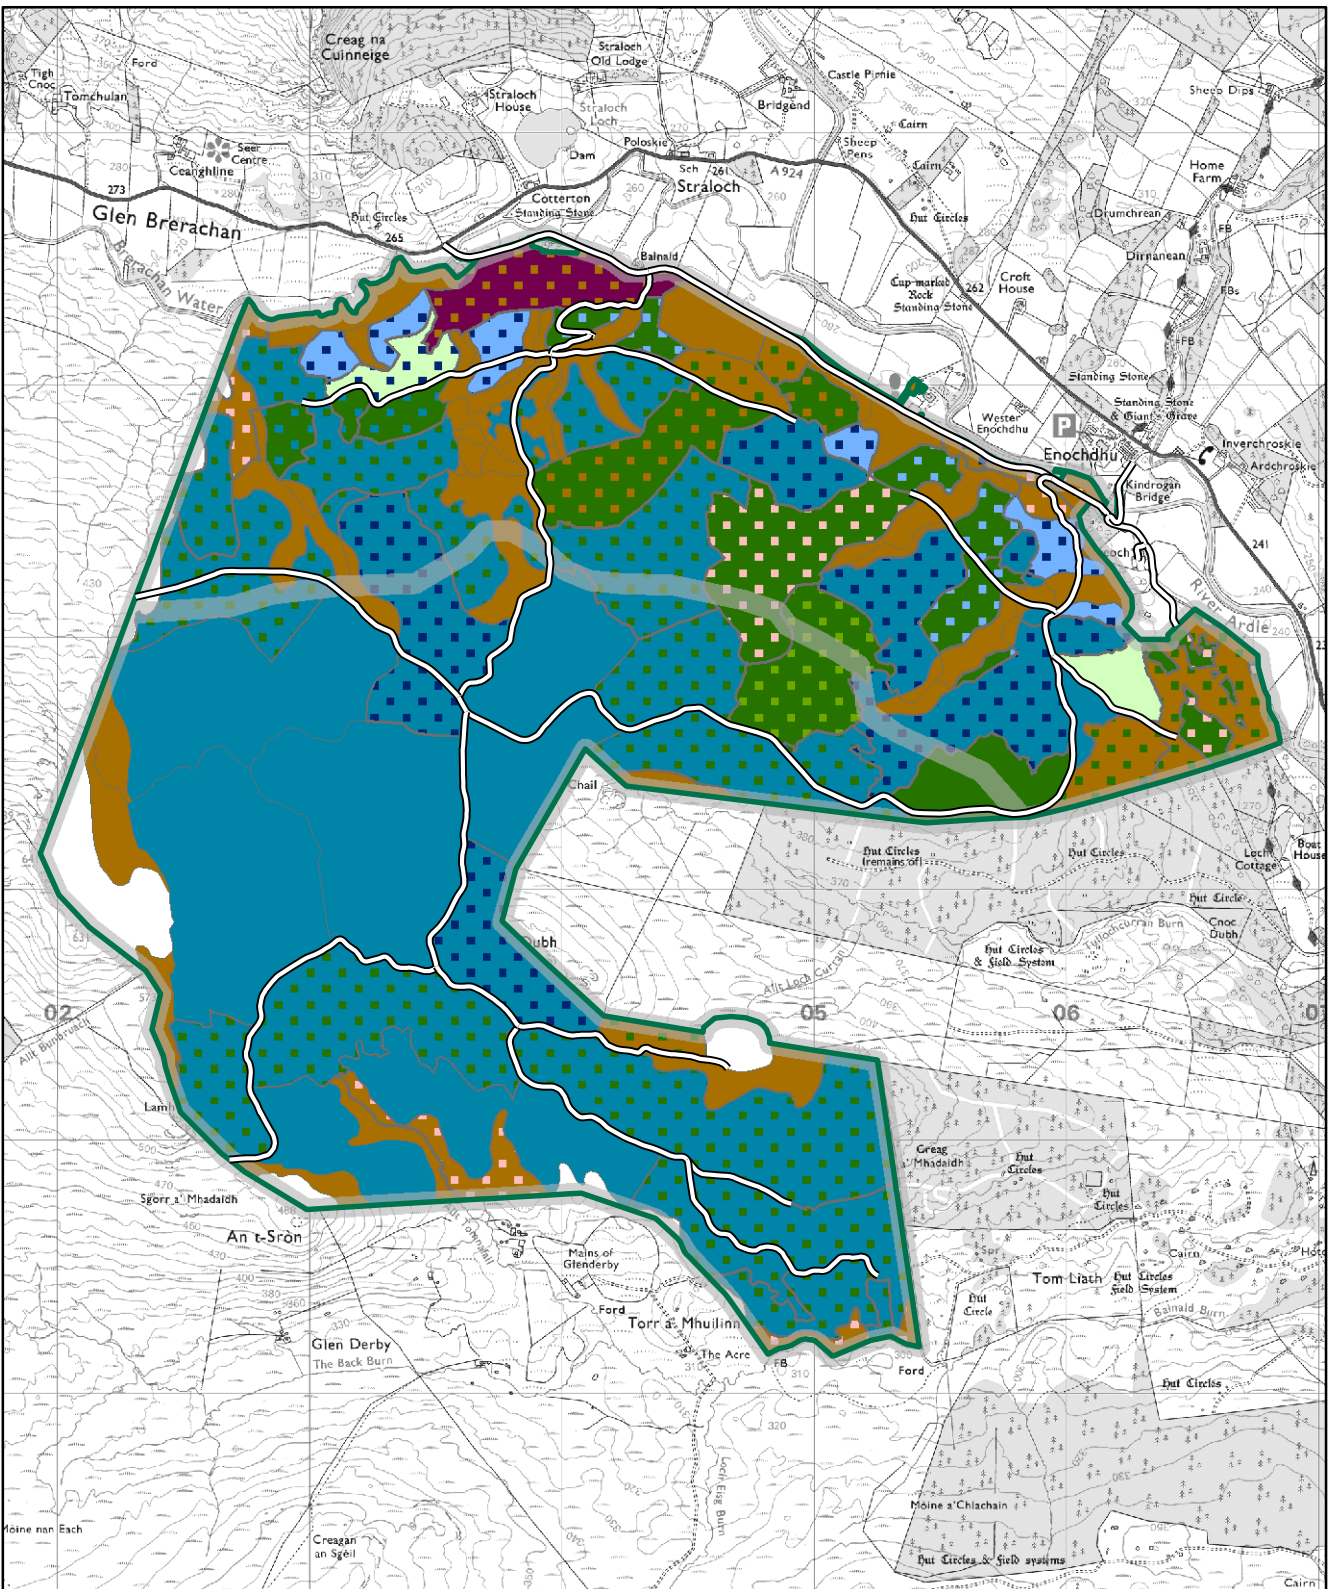

Forest Enterprise Scotland

Managing the National Forest Estate

Forestry Commission Scotland
Coimisean na Coilltearachd Alba

Tay Forest District
Strathardle LMP
Restock Proposal

Legend

Sitka spruce (SS)	Douglas fir (DF)	Beech (BE)
Norway spruce (NS)	Mixed/ other conifers (MC/XC)	Mixed/ other broadleaves (MB/XB)
Lodgepole pine (LP)	Birch (BI)	Open land
Scots pine (SP)	Oak (OK)	Species Mixture: Main colour = Dominant species Dots = Secondary species Sitka spruce with Birch shown here
Larch sp (EL/HU/JL)	Ash (AM)	

Scotland's National Forest Estate is responsibly managed to the UK Woodland Assurance Standard.

Reproduced by permission of Ordnance Survey on behalf of HMSO. © Crown copyright and database right 2018. All rights Reserved. Ordnance Survey Licence Number [10002:242]