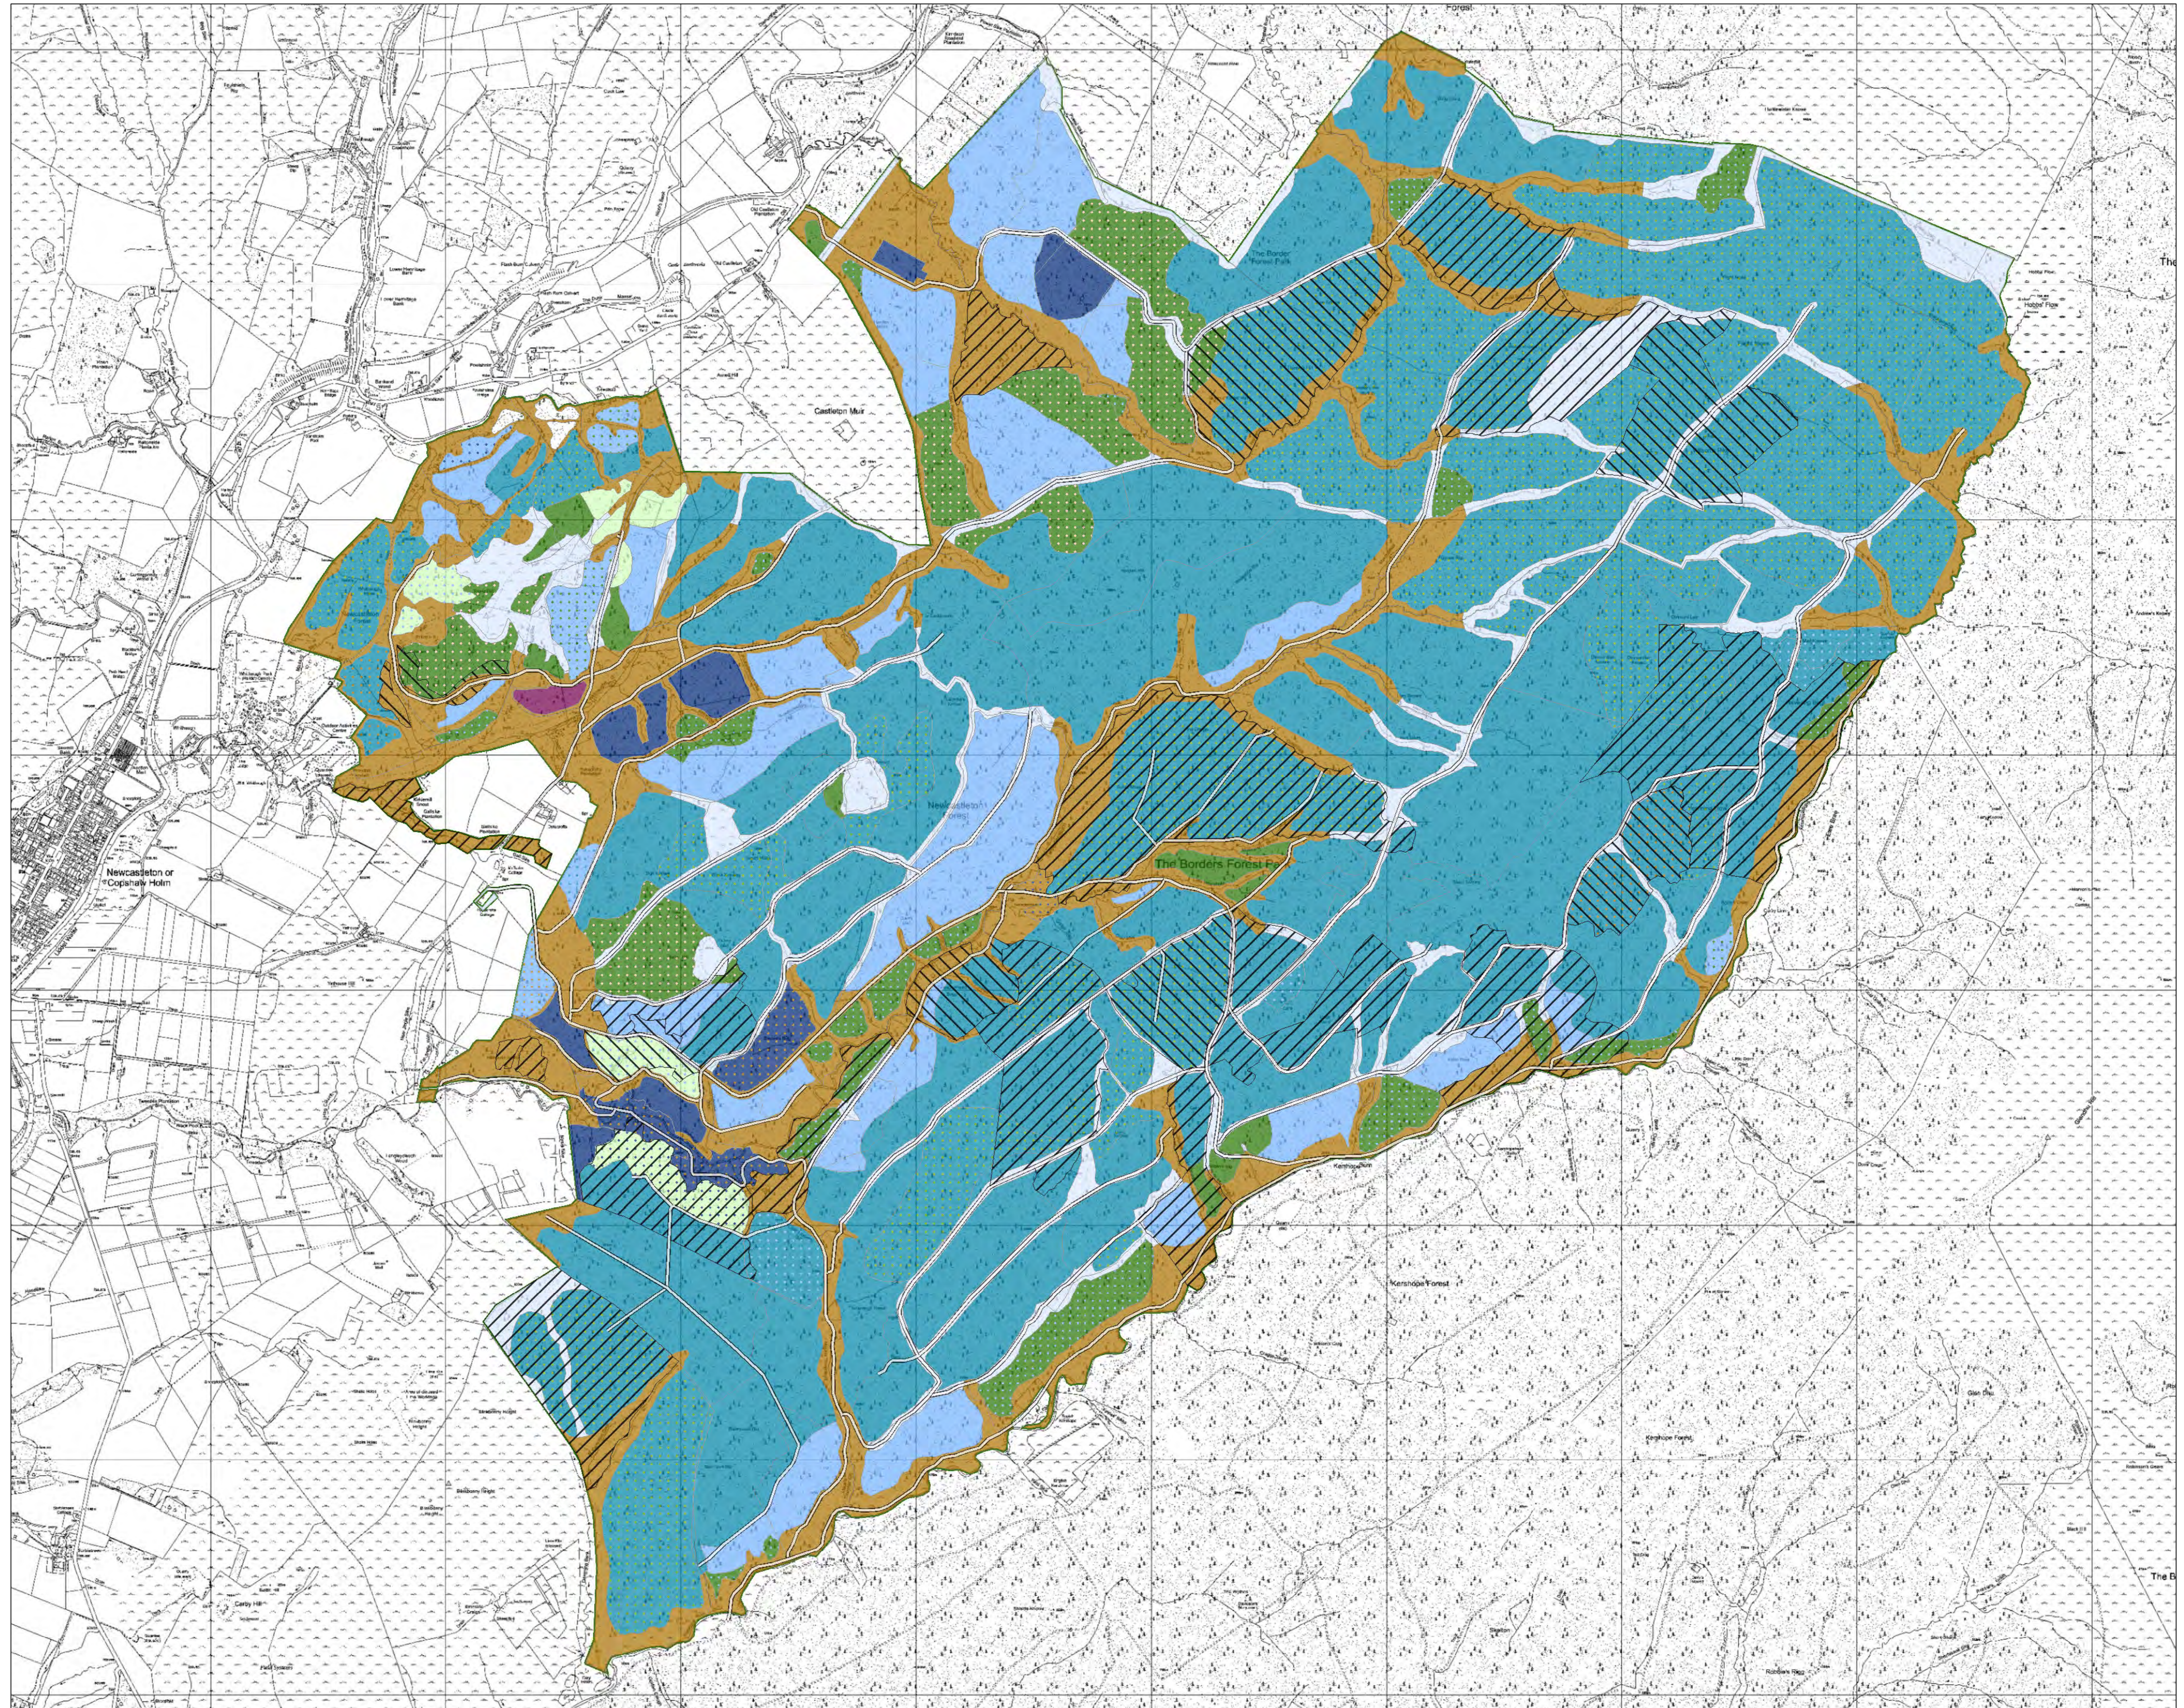

Newcastleton LMP Future Habitat and Species Map

Author: John Ogilvie

Scale @ A0: 1:10,000

Date: 19/05/2020

- Legend
-  Forest Roads
 -  Phase 1 & 2 restock
 -  Felled awaiting restock
 -  Douglas Fir
 -  Norway Spruce
 -  Oak
 -  Other Broadleaves
 -  Other Conifers
 -  Scots Pine
 -  Sika Spruce
 -  Douglas Fir with Norway Spruce
 -  Douglas Fir with Other Conifers
 -  Norway Spruce with Other Conifers
 -  Norway Spruce with Other Broadleaves
 -  Norway Spruce with Scots Pine
 -  Norway Spruce with Sika Spruce
 -  Other Broadleaves with Other Conifers
 -  Other Conifers with Birch
 -  Other Conifers with Other Broadleaves
 -  Scots Pine with Birch
 -  Scots Pine with Norway Spruce
 -  Scots Pine with Other Broadleaves
 -  Sika spruce with Alder
 -  Sika Spruce with Birch
 -  Sika Spruce with Lodgepole Pine
 -  Sika Spruce with Norway Spruce
 -  Sika Spruce with Other Broadleaves
 -  Open
 -  Blocks

Reproduced by permission of Ordnance Survey on behalf of HMSO. © Crown copyright and database right [2020]. All rights reserved. Ordnance Survey Licence number [100021242]. © Getmapping Plc and Bluesky International Limited 2020.