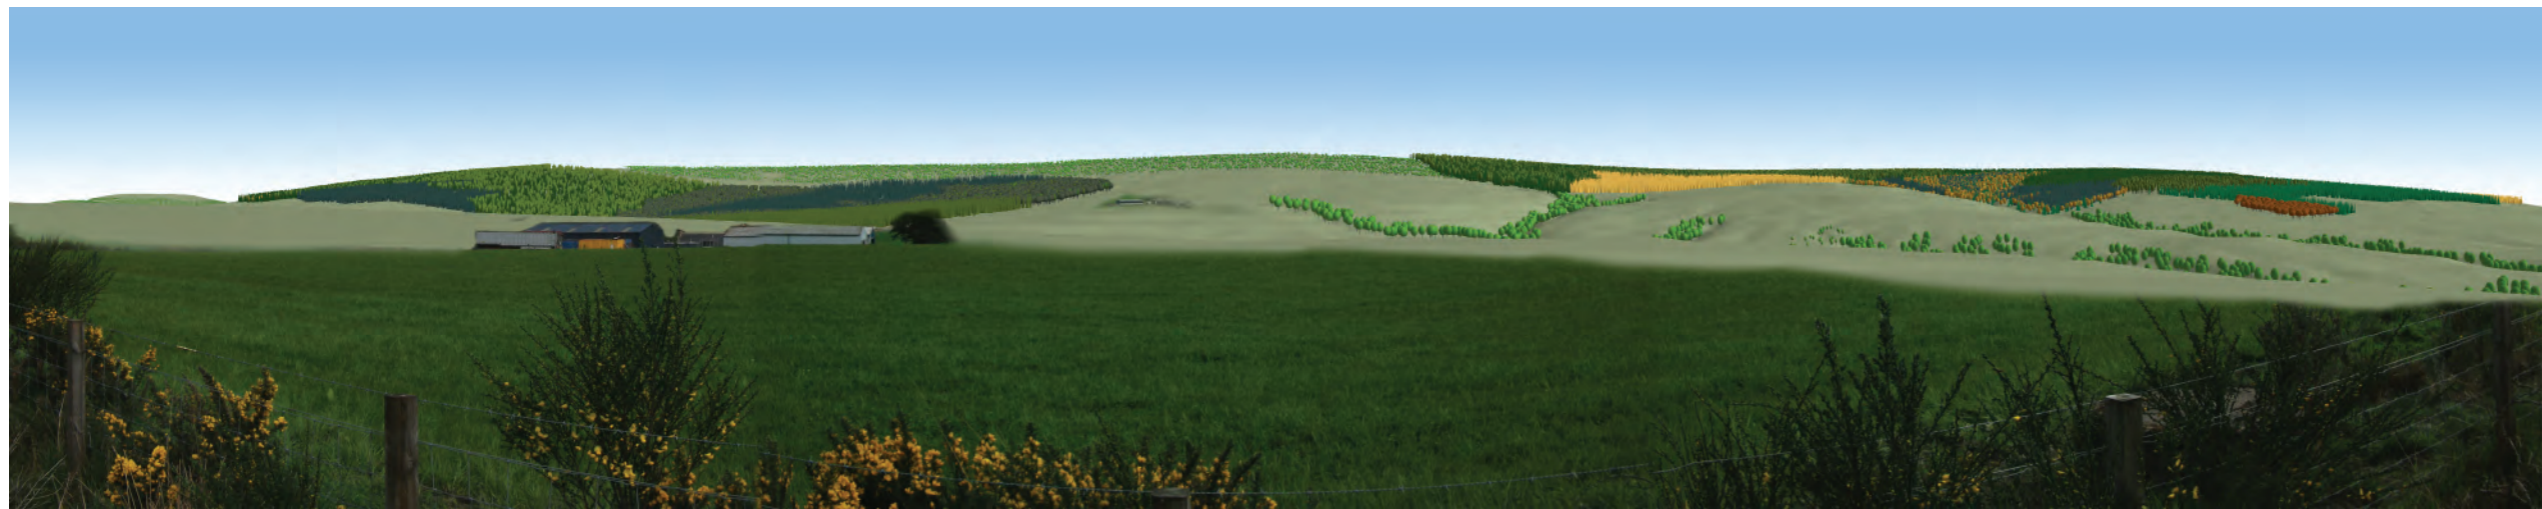

**Moray & Aberdeenshire  
Forest District  
Rosarie & Greenhills**

View 2  
Grid Ref: NJ 327475  
Date: 31 July 2015

**Visualisation of future  
habitat and species**

Perspective drawn using more natural colours (not shown on key)

-  Sitka spruce
-  Scots pine
-  Larch
-  Douglas fir
-  Mixed conifers
-  Oak
-  Beech
-  Birch
-  Mixed broadleaves
-  Neighbouring woodland
-  Neighbouring woodland

Viewpoint location