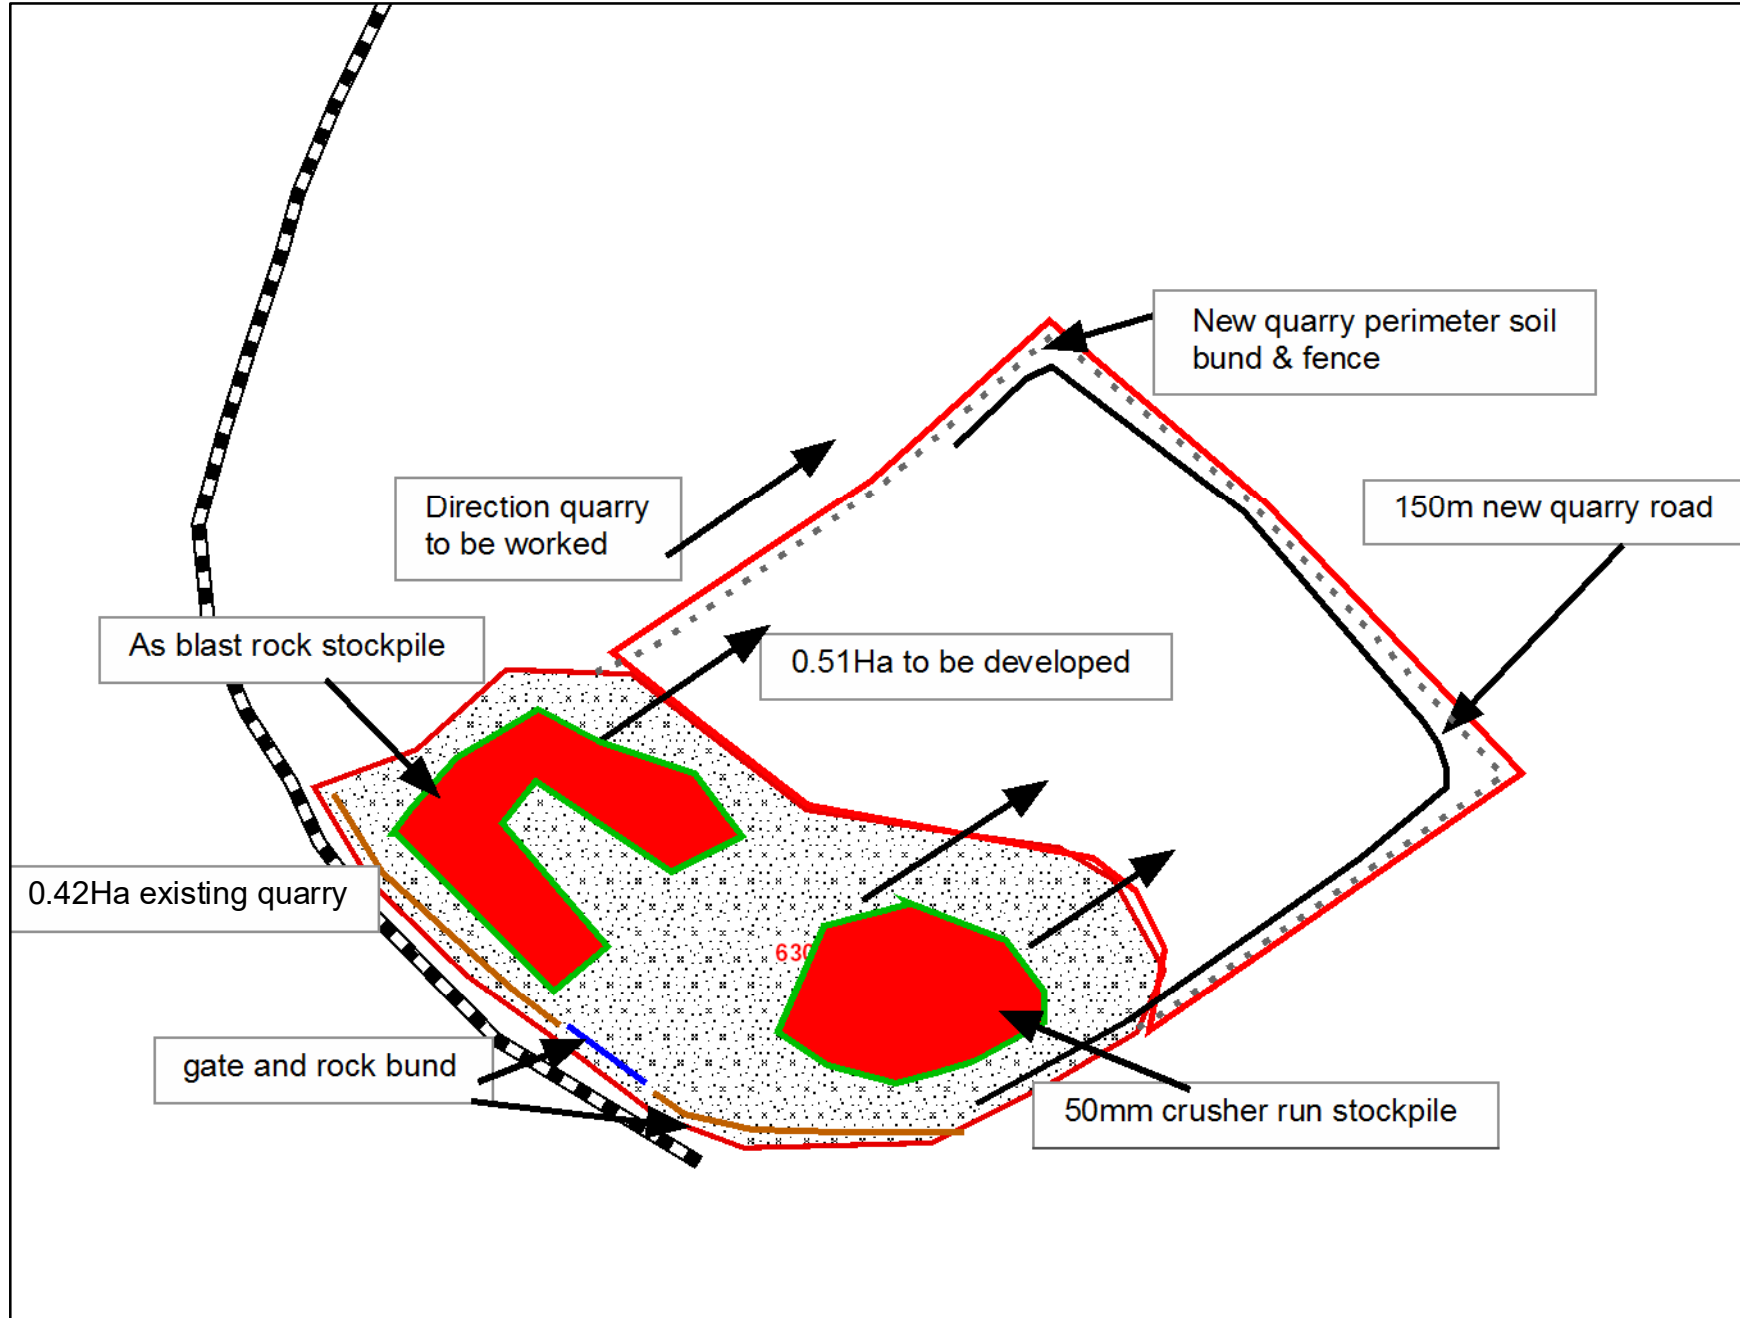

Barhill Quarry Dev Plan

Scale @ A4: 1:1,000

Date: 15/03/2021

Legend

Forest Roads

Forest Roads

Quarries

Quarries

Reproduced by permission of Ordnance Survey on behalf of HMSO. © Crown copyright and database right 2021. All rights reserved. Ordnance Survey Licence number 100024925.

© Getmapping Plc and Bluesky International Limited 2021.