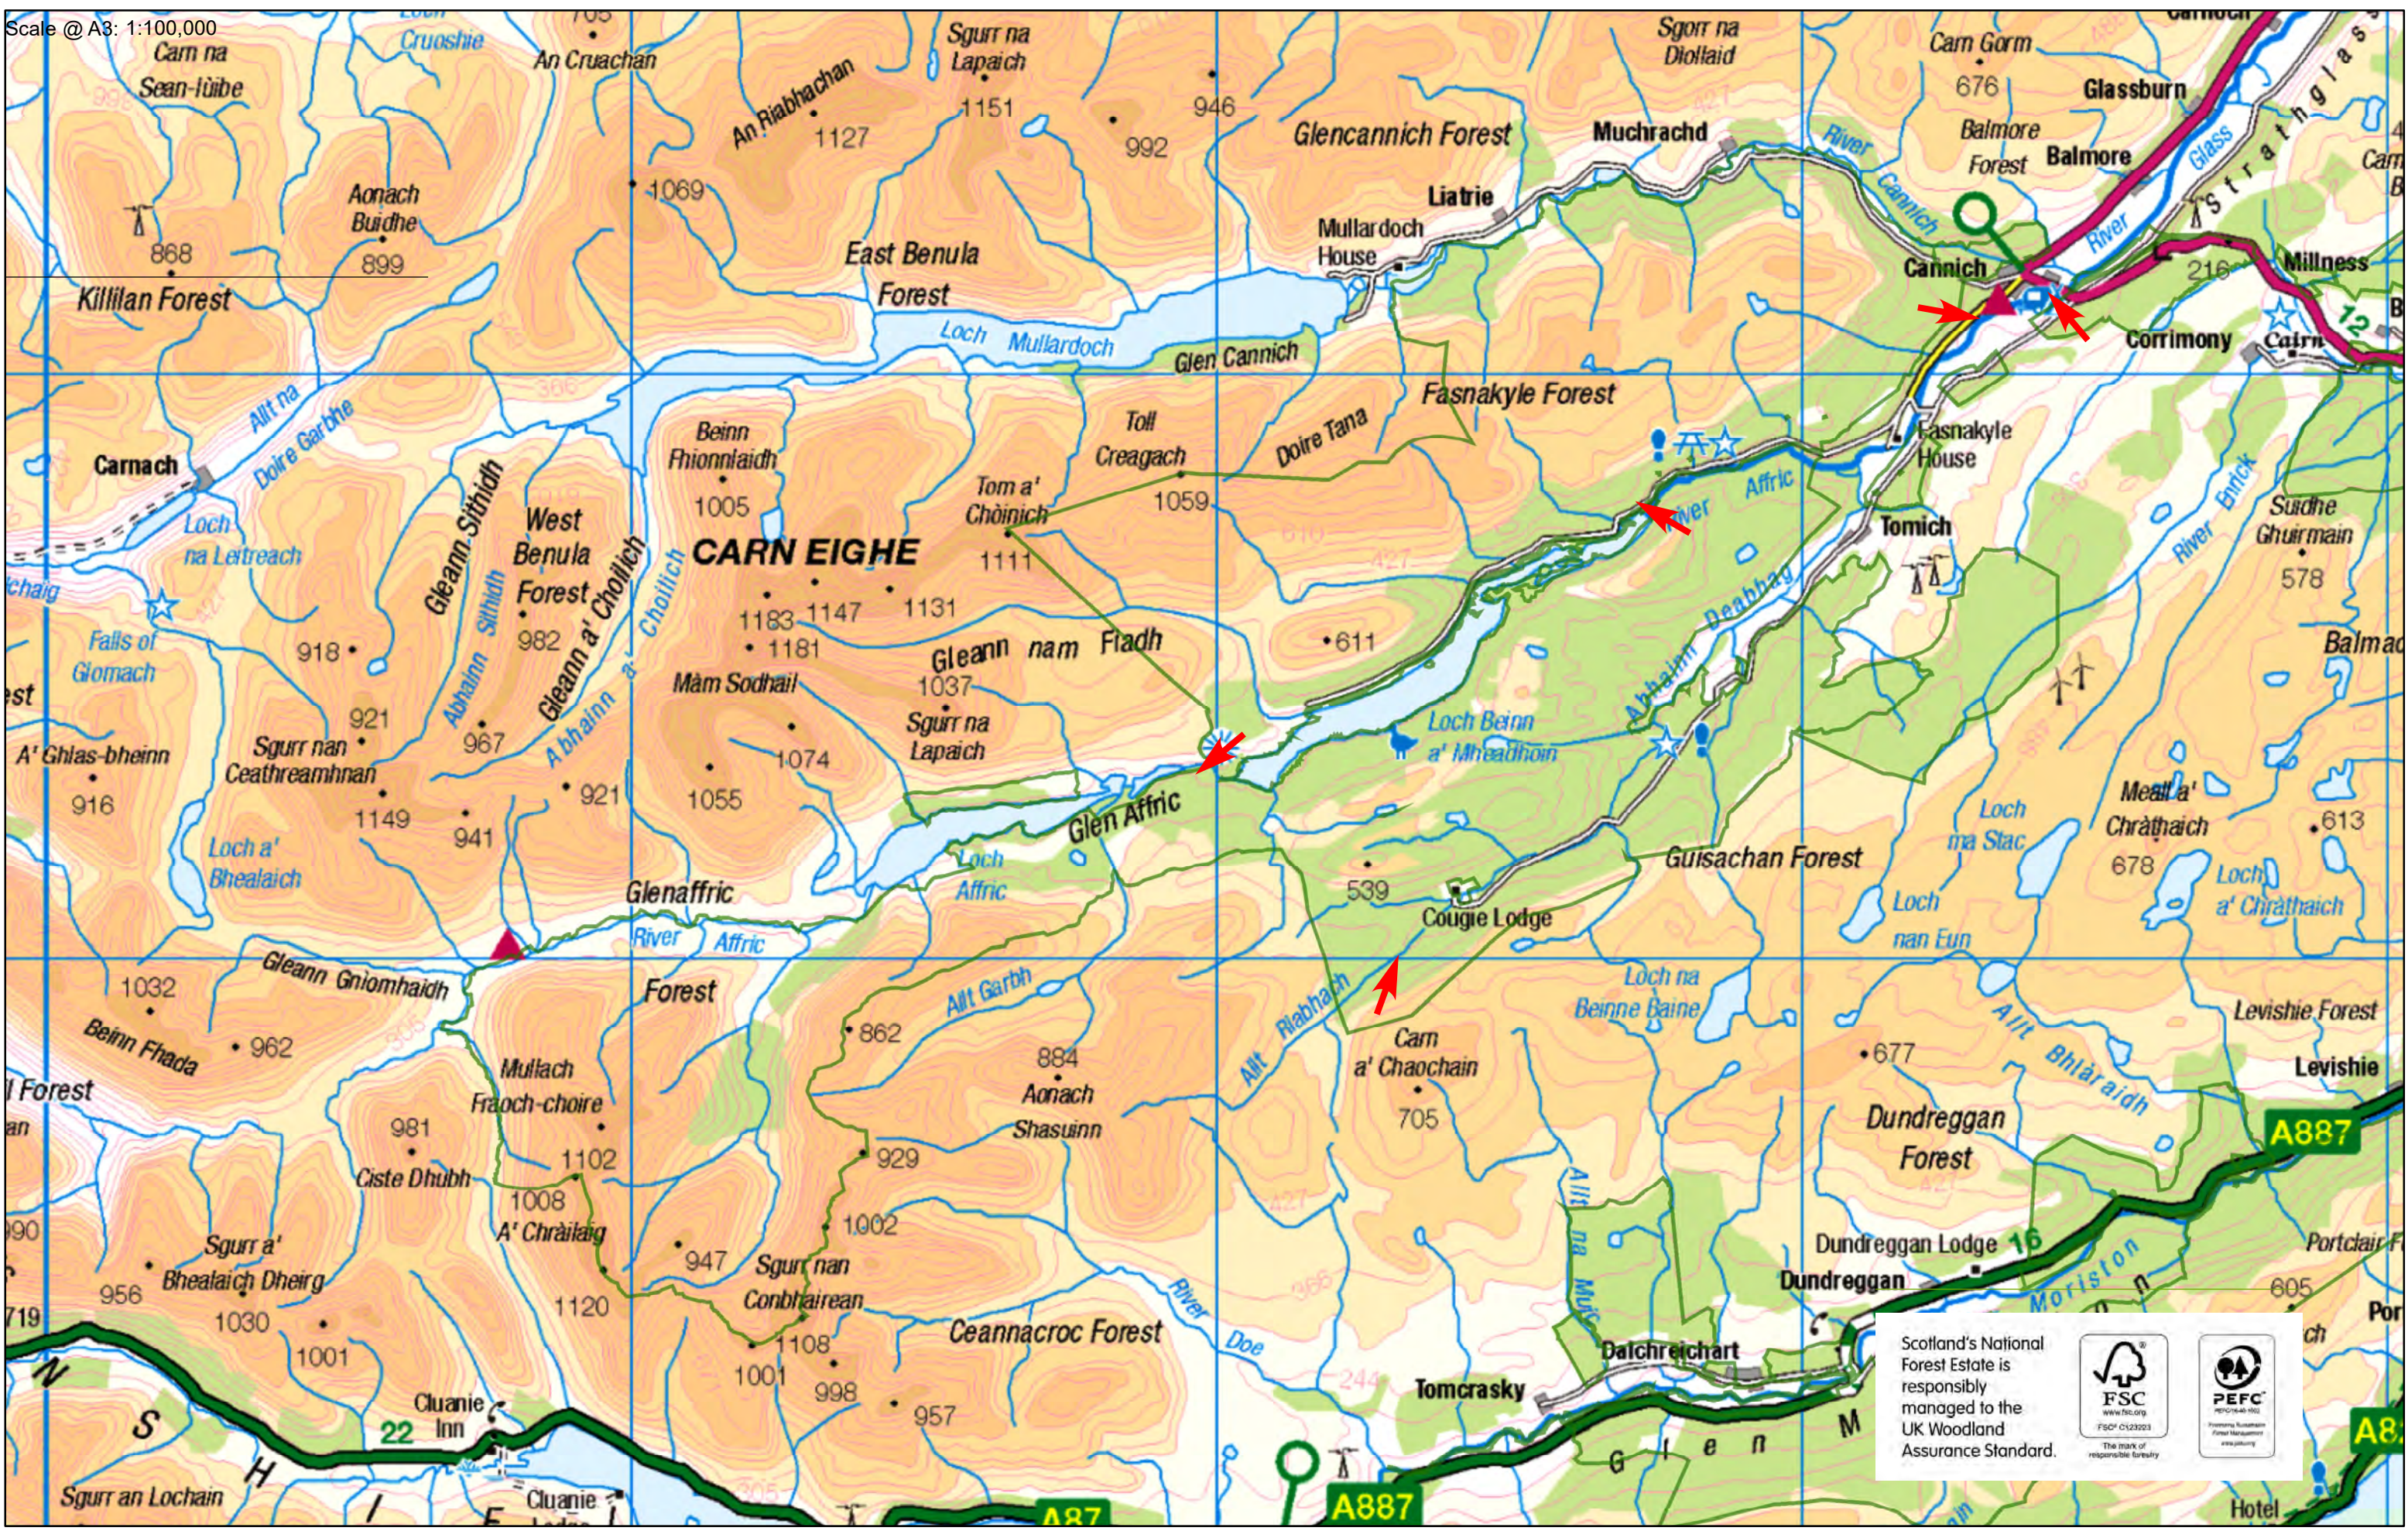

Scale @ A3: 1:100,000

Scotland's National Forest Estate is responsibly managed to the UK Woodland Assurance Standard.