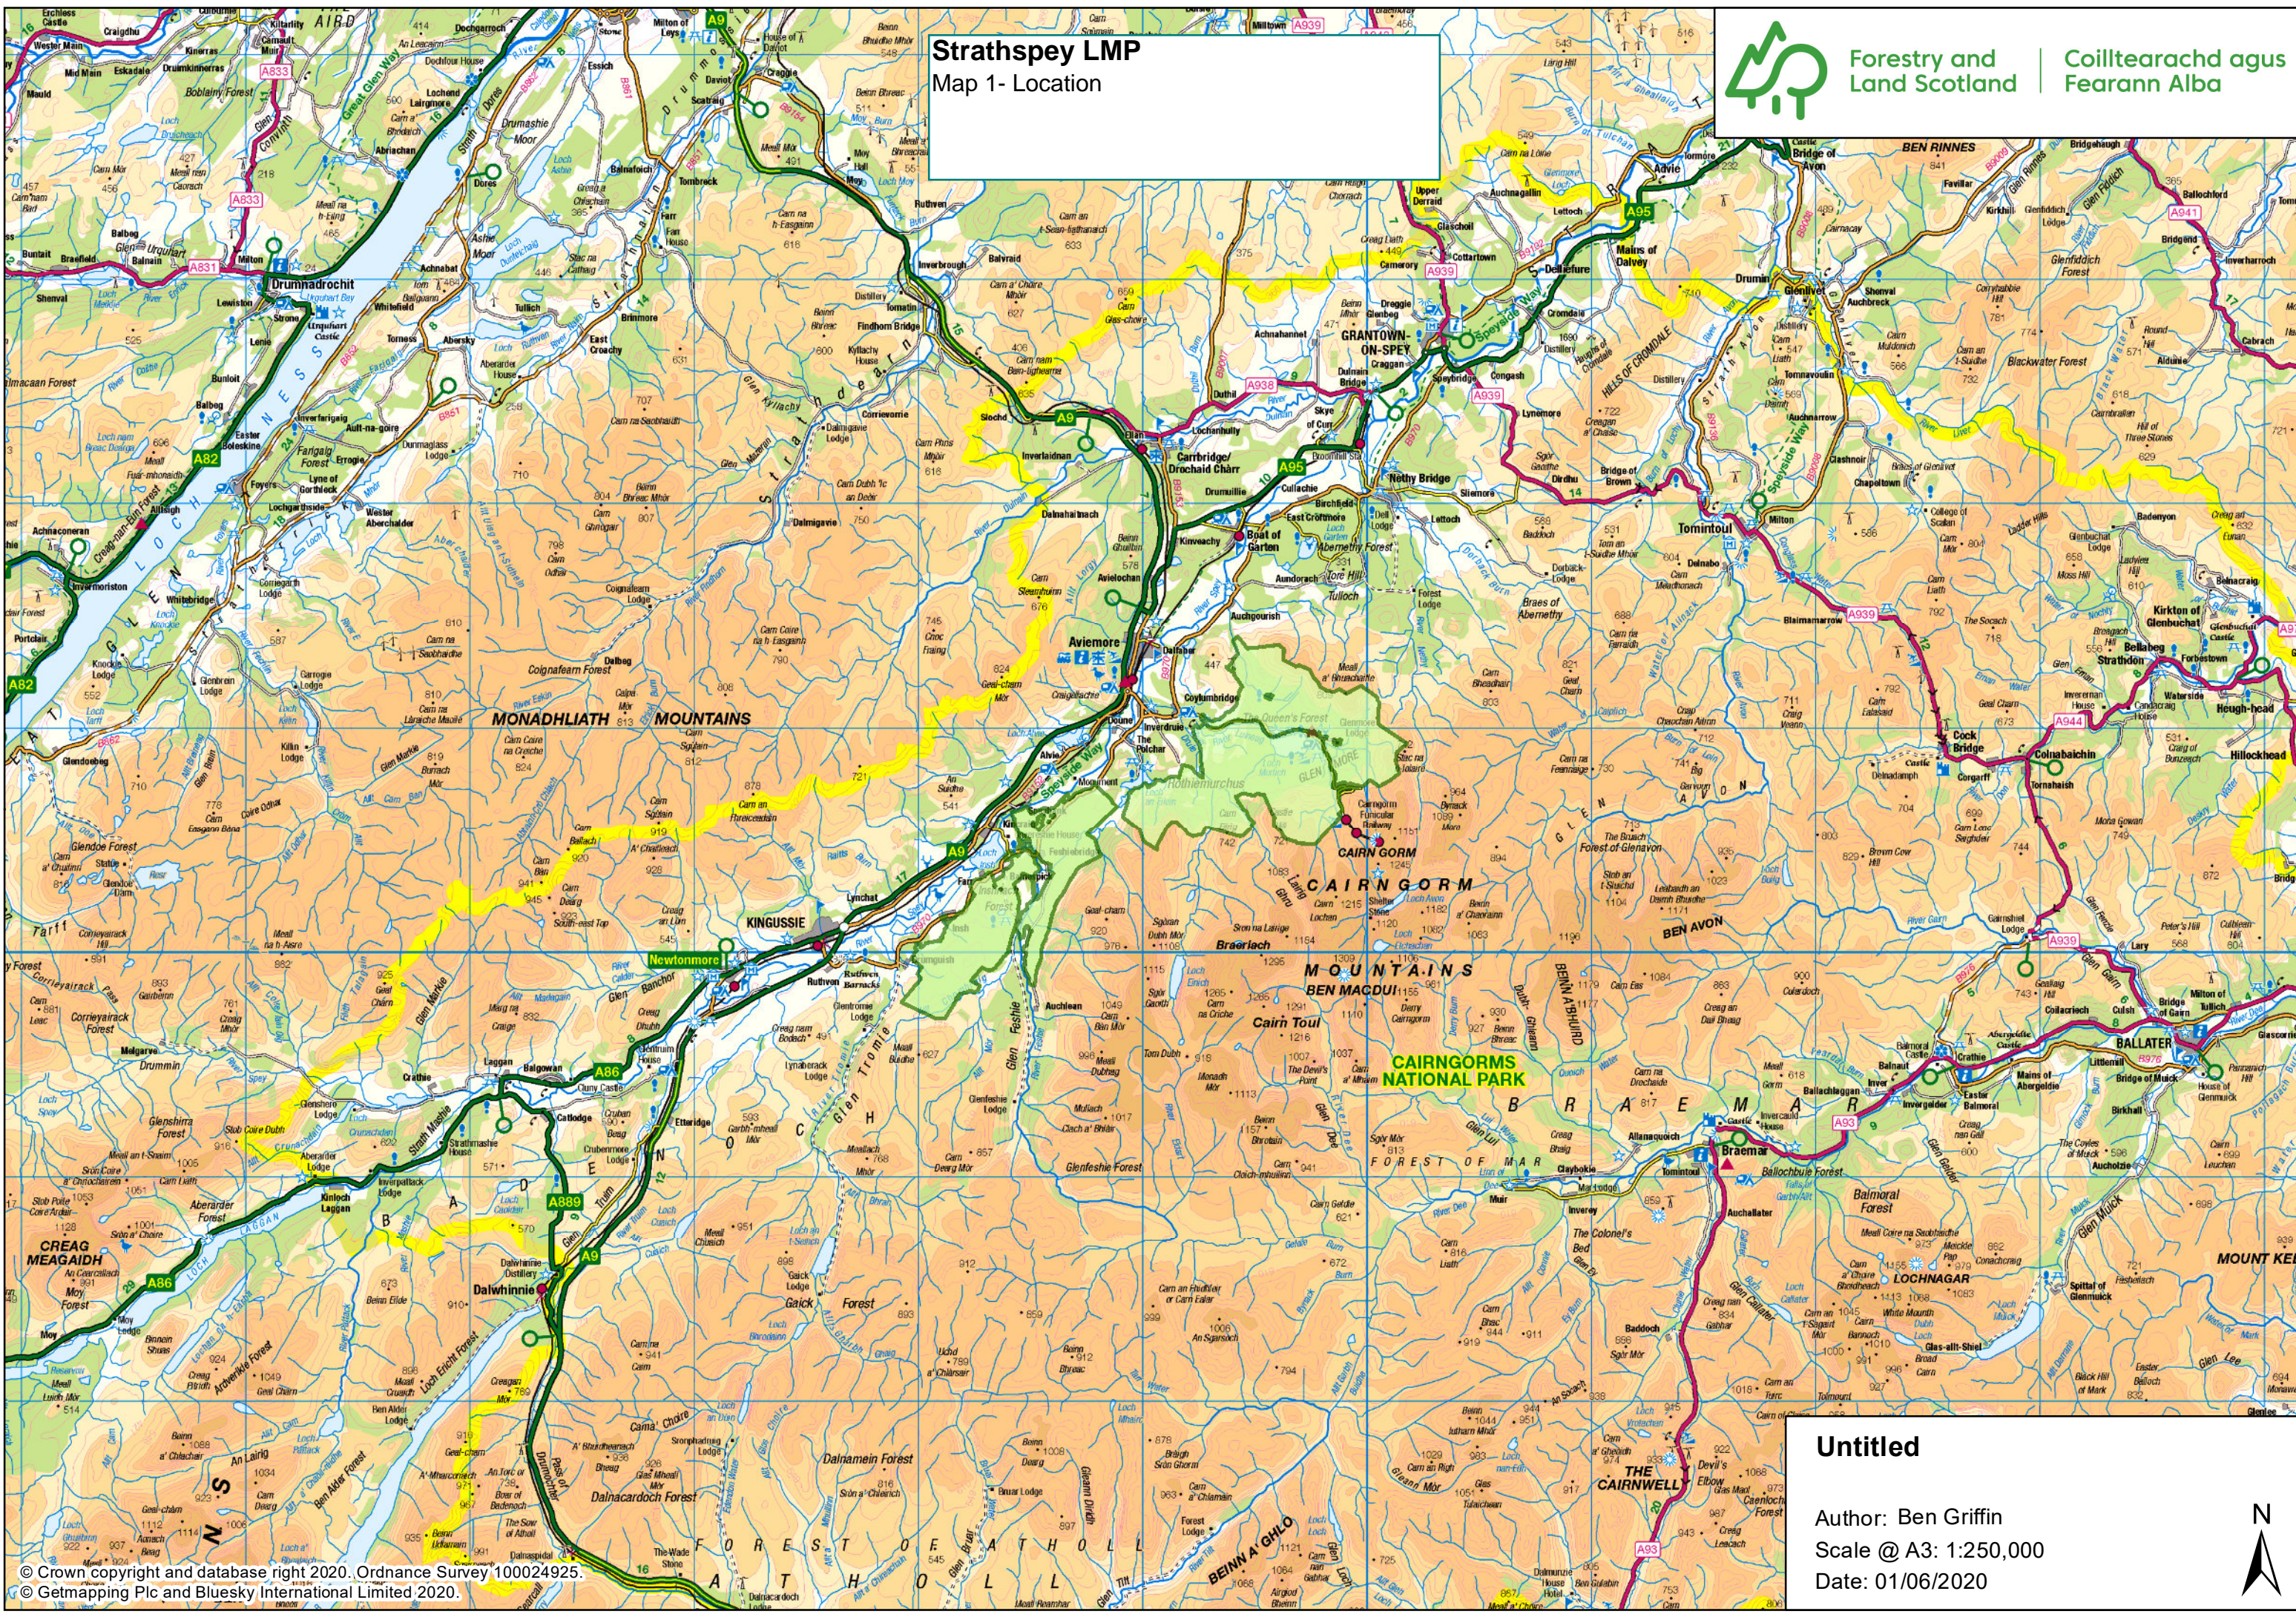

# Strathspey LMP

## Map 1- Location

Forestry and  
Land Scotland

Coilltearachd agus  
Fearann Alba

Untitled

Author: Ben Griffin  
Scale @ A3: 1:250,000  
Date: 01/06/2020