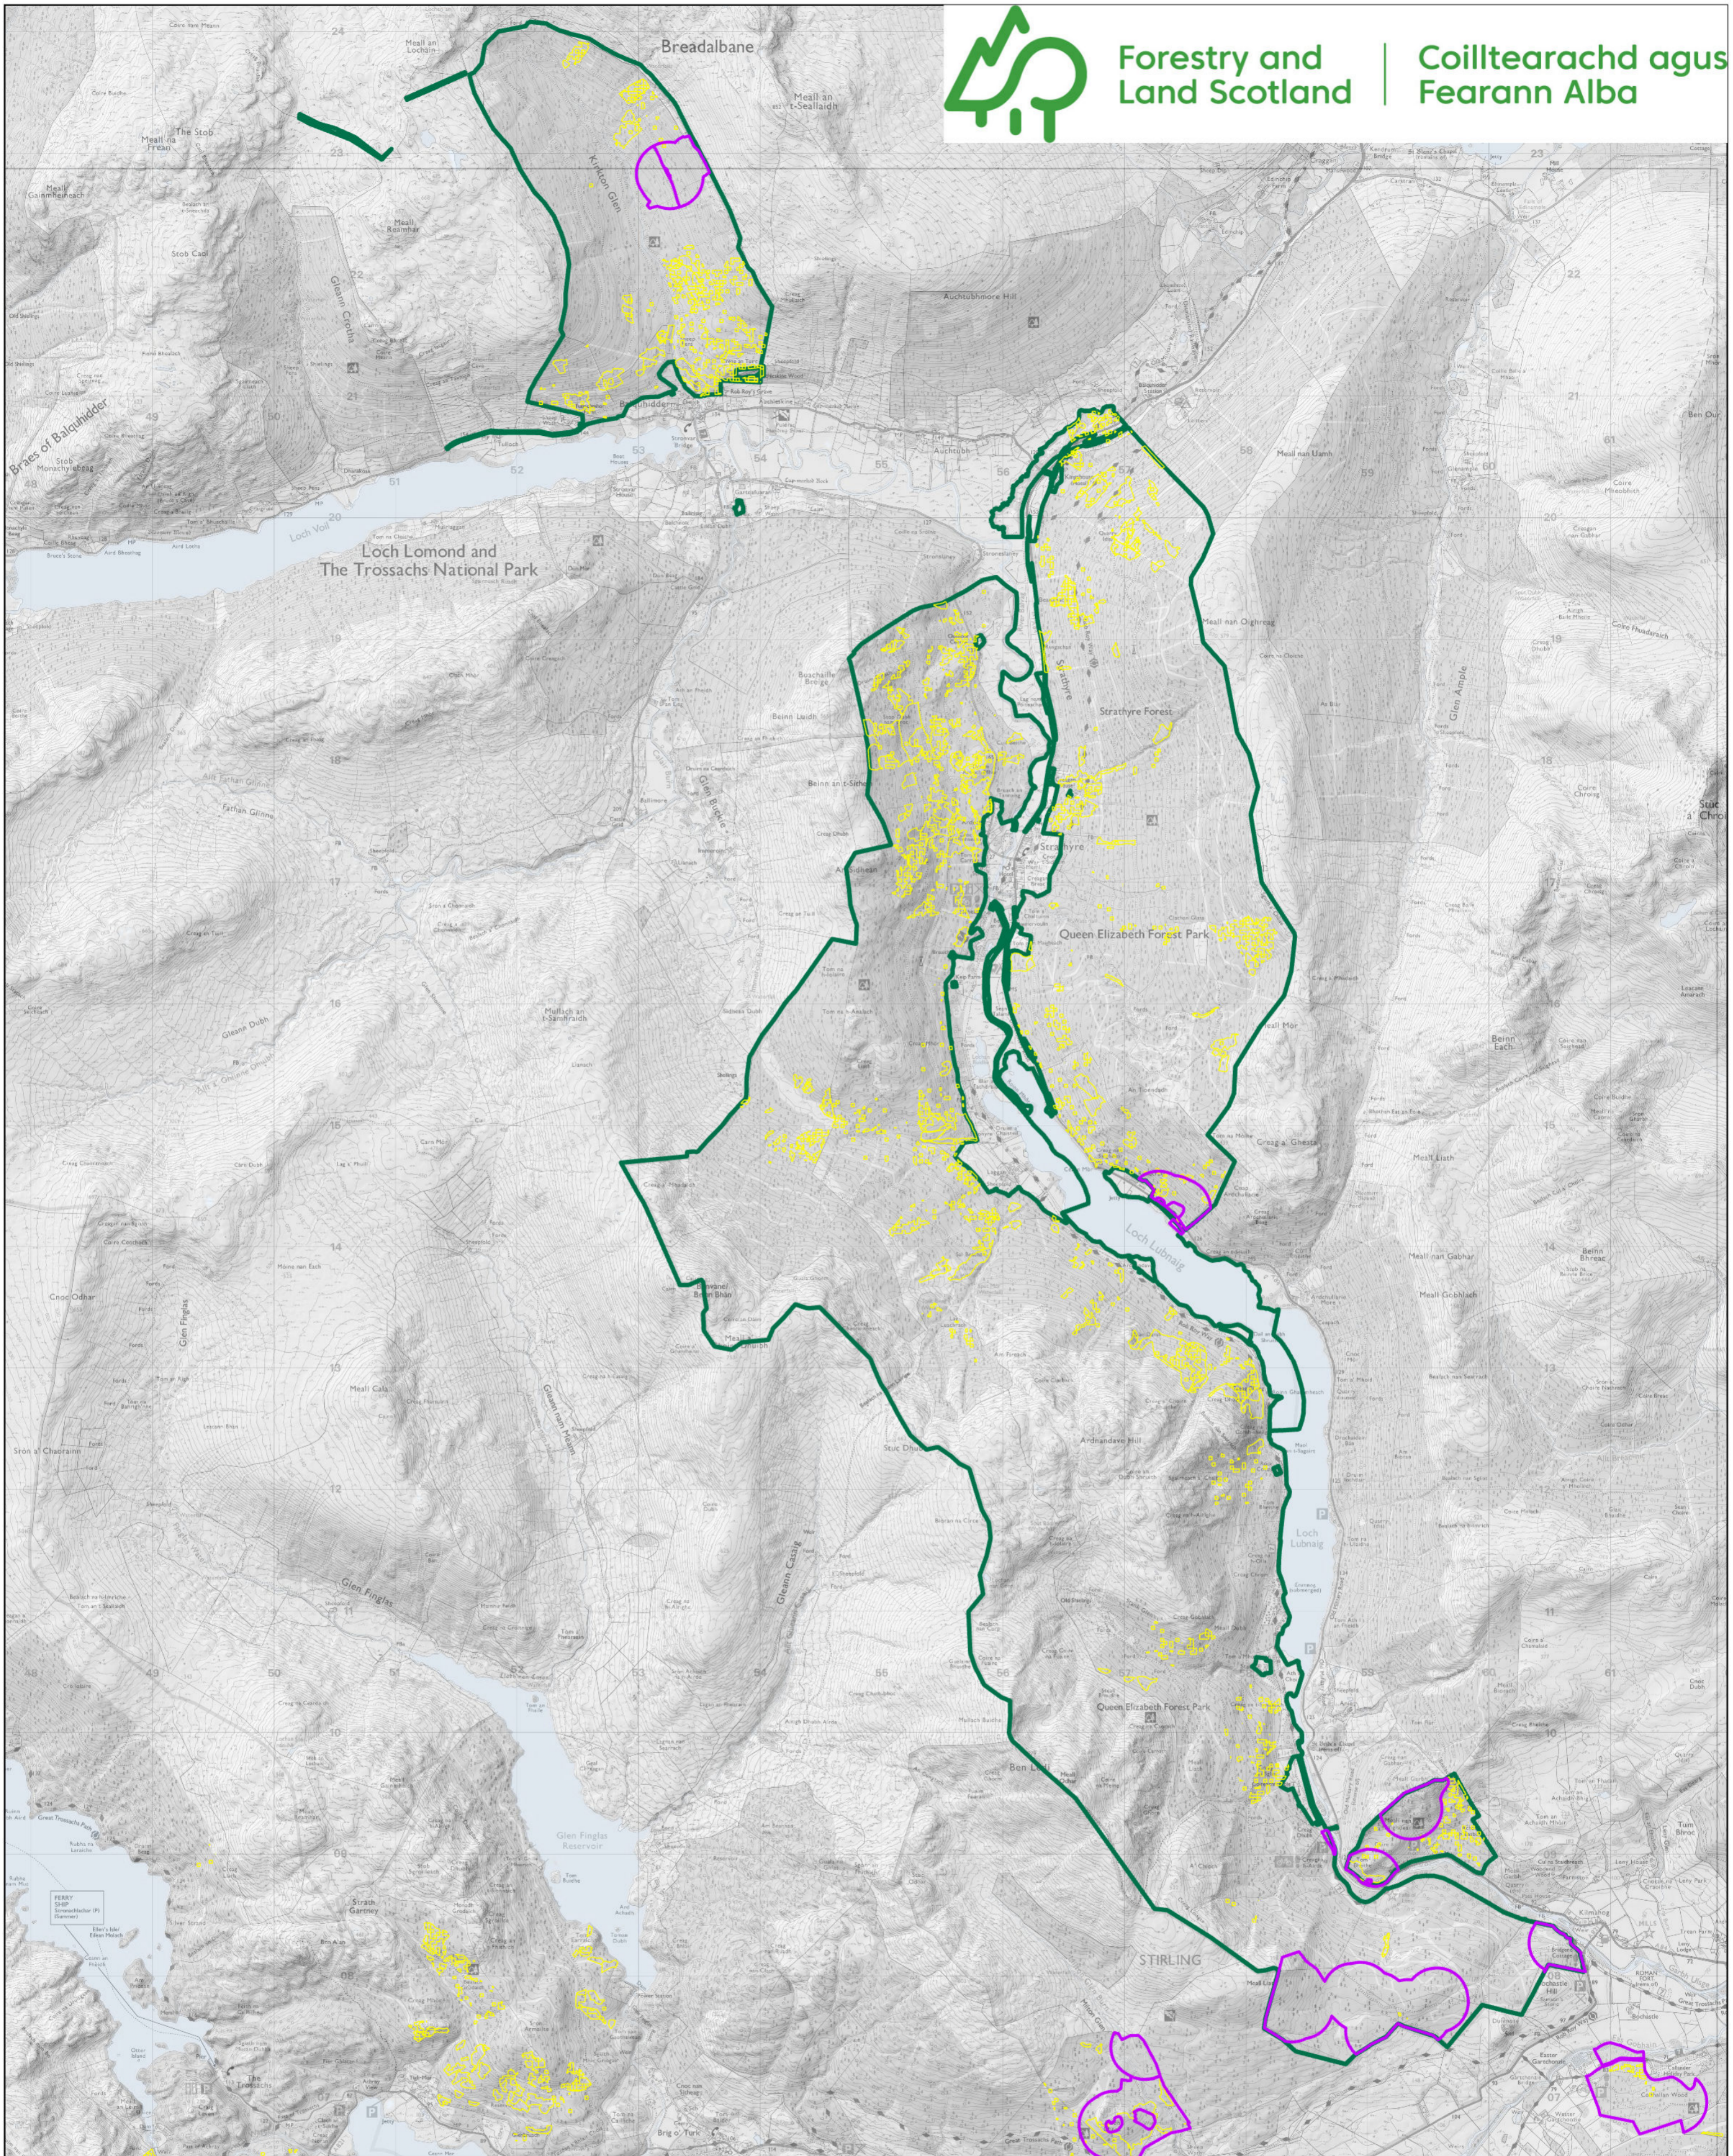

Forestry and
Land Scotland

Coilltearachd agus
Fearann Alba

03 SPHNs and Larch

Legend

Scale @ A2: 1:35,000
Date: 22/11/2024
Author: Marie.Rennie

-  Previous SPHN
-  Larch Component
-  Forest Block

Declaration by FLS as an Operator.
All timber arising from the FLS National Forests
and Land represents a negligible risk
under EUTR (No 995/210).

Scotland's national
forests and land
are responsibly
managed to the
UK Woodland
Assurance Standard.