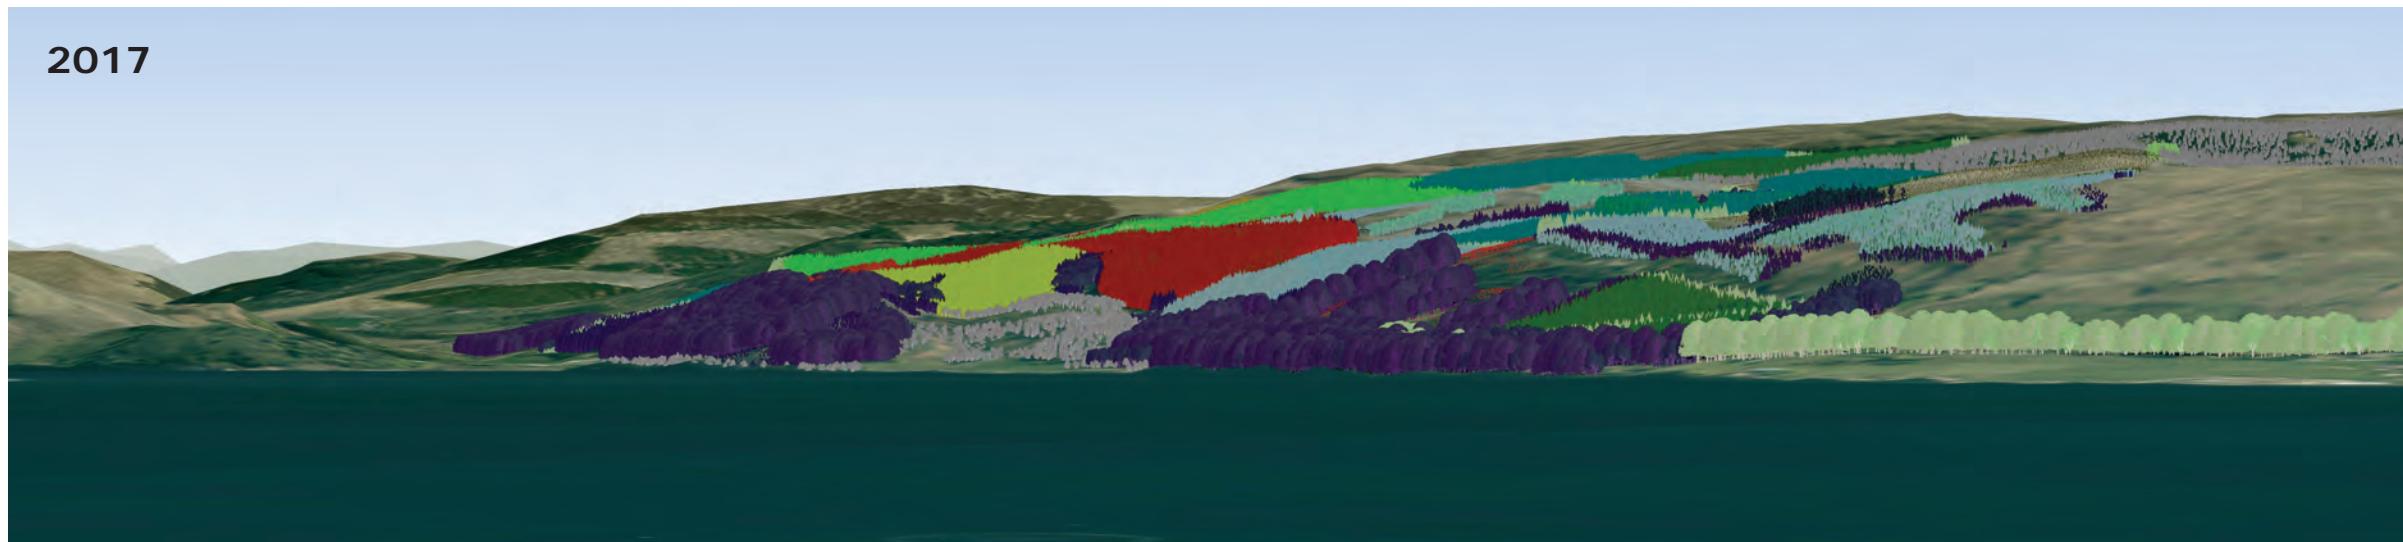

View 3: Ardcastle
Grid Ref: NR 952923
Date: 19th January 2017

Visualisation of forest management proposals

Visualisation year

2017

2027

Felling Phases have a rolling 5 year period and for visualisations start on the date shown above.

- Phase 1 (1-5 years)
- Phase 2 (6-10 years)
- Phase 3 (11-15 years)
- Phase 4 (16-20 years)
- Phase 5 (21-25 years)
- Phase 6 (26-30 years)
- Phase 7 (31-35 years)
- After phase 7
- Second and subsequent rotation
- Natural Reserve
- Minimal intervention
- Long term retention
- Low impact silviculture
- Neighbouring woodland
- Recently felled

View 3: Ardcastle
 Grid Ref: NR 952923
 Date: 19th January 2017

Visualisation of future
 habitat and species

Visualisation year

2017

2037

Perspectives produced using
 natural colour - not shown on key

2017

2037