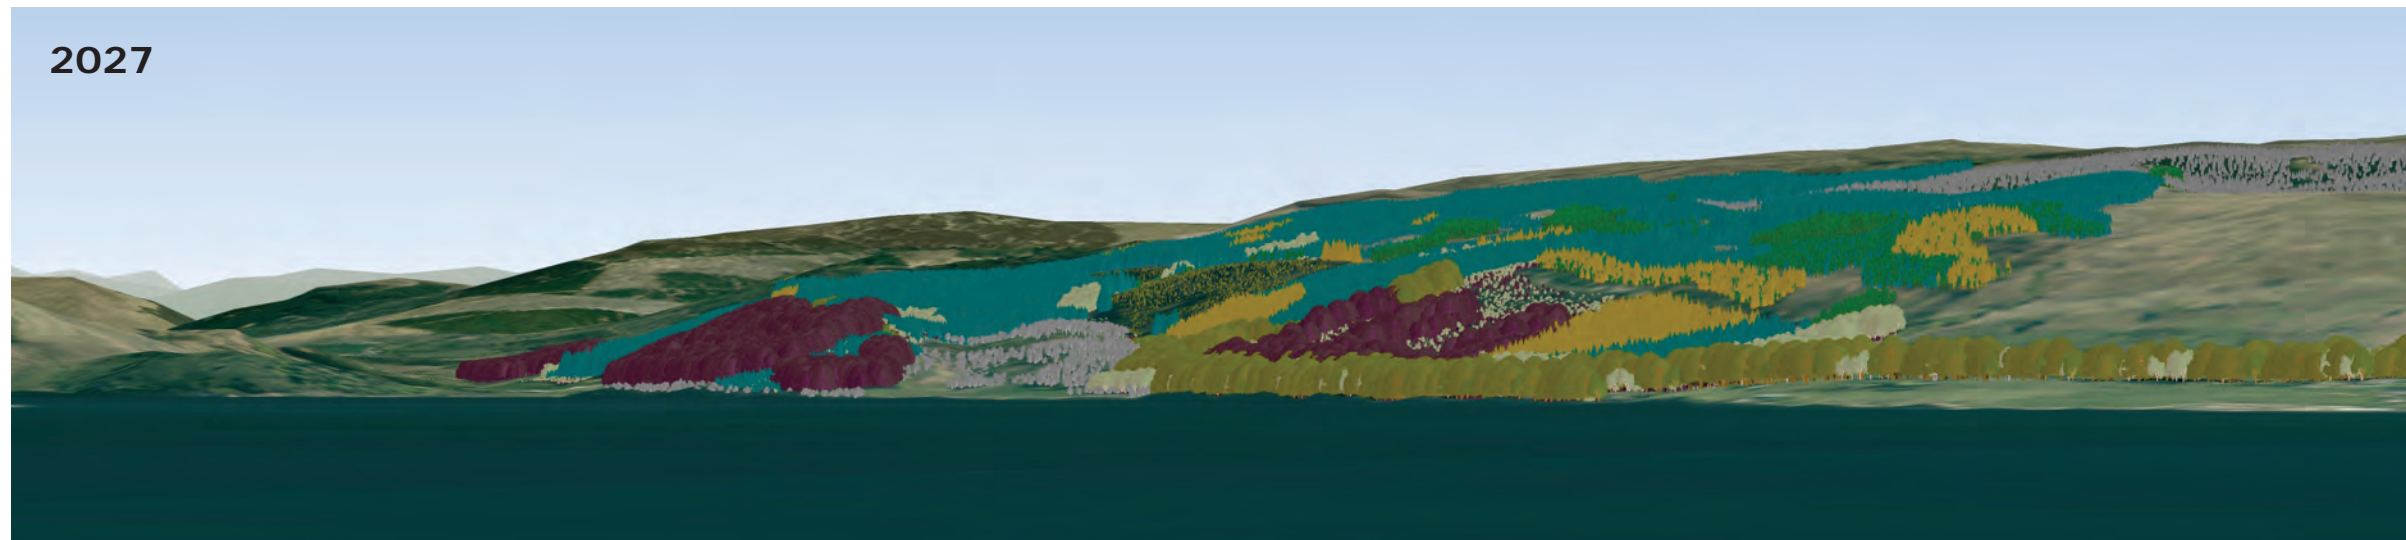

Cowal & Trossachs
 Forest District
Strathlachlan

View 3: Ardcastle
 Grid Ref: NR 952923
 Date: 19th January 2011

Visualisation of future
 habitat and species

Visualisation year

2027

2037

-  Sitka spruce
-  Norway spruce
-  Scots pine
-  Lodgepole pine
-  Larch
-  Douglas fir
-  Mixed conifers
-  Ash
-  Oak
-  Beech
-  Birch
-  Mixed broadleaves
-  Neighbouring woodland

View 3: Ardcastle
 Grid Ref: NR 952923
 Date: 19th January 2017

Visualisation of future
 habitat and species

Visualisation year

2017

2037

Perspectives produced using
 natural colour - not shown on key

2017

2037