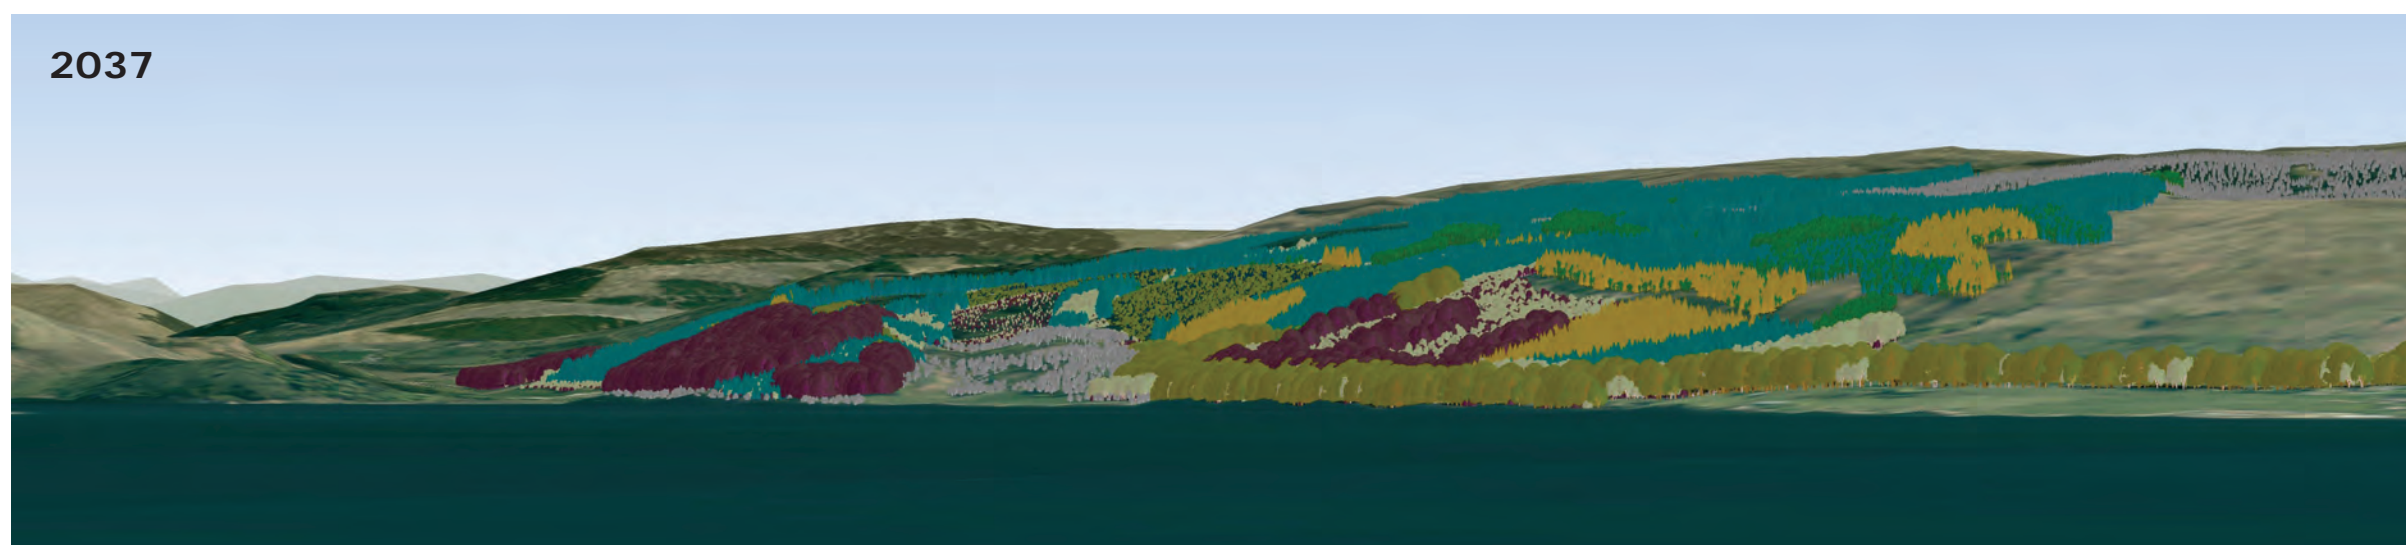

Cowal & Trossachs
 Forest District
Strathlachlan

View 3: Ardcastle
 Grid Ref: NR 952923
 Date: 19th January 2011

Visualisation of future
 habitat and species

Visualisation year

2027

2037

-  Sitka spruce
-  Norway spruce
-  Scots pine
-  Lodgepole pine
-  Larch
-  Douglas fir
-  Mixed conifers
-  Ash
-  Oak
-  Beech
-  Birch
-  Mixed broadleaves
-  Neighbouring woodland

View 3: Ardcastle
 Grid Ref: NR 952923
 Date: 19th January 2017

Visualisation of future
 habitat and species

Visualisation year

2017

2037

Perspectives produced using
 natural colour - not shown on key

2017

2037