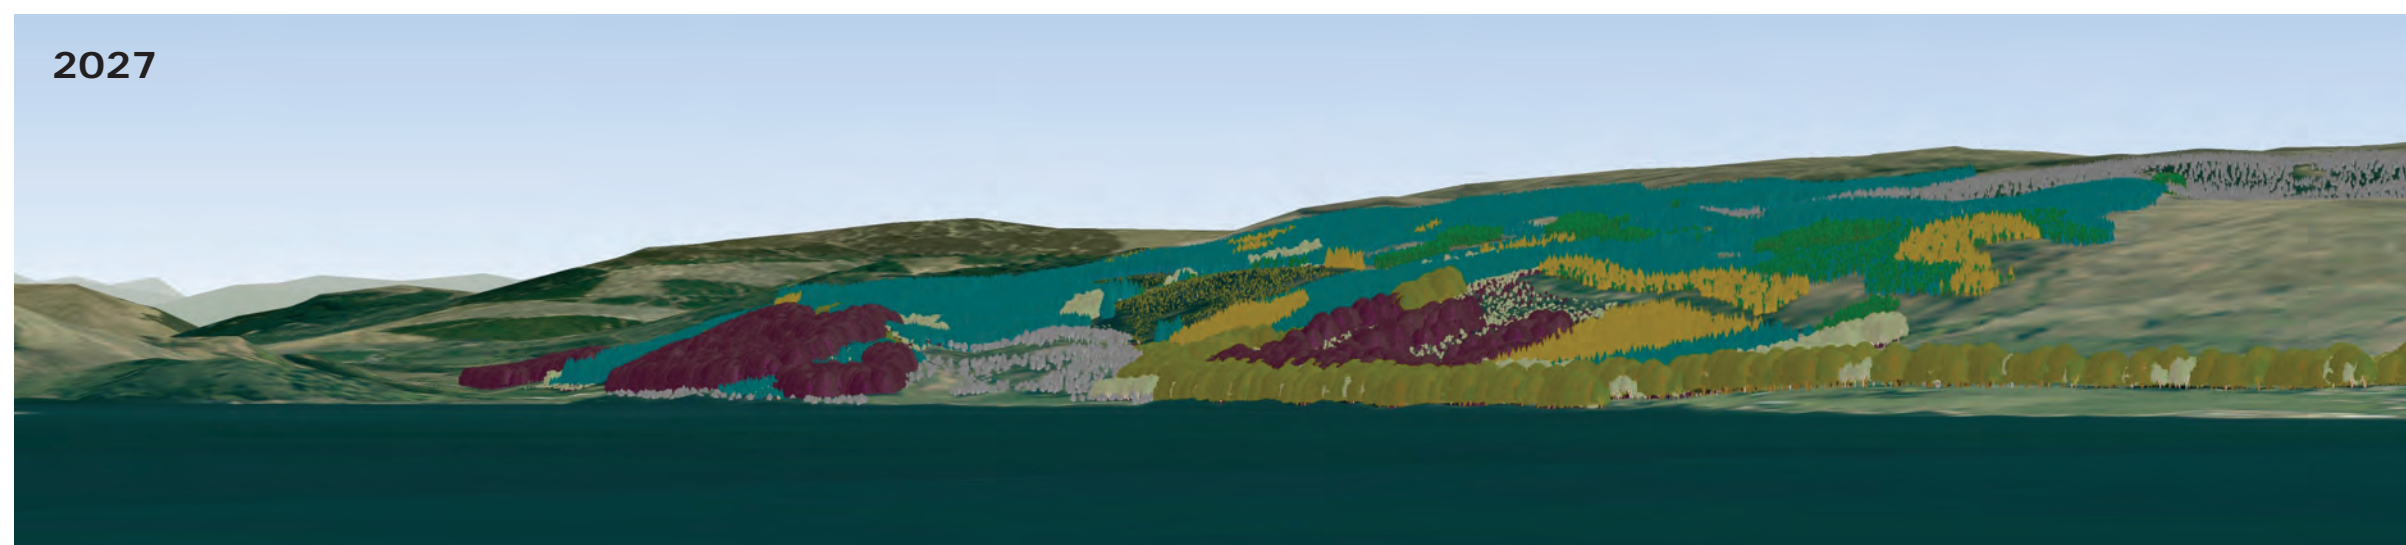

- Phase 1 (1-5 years)
- Phase 2 (6-10 years)
- Phase 3 (11-15 years)
- Phase 4 (16-20 years)
- Phase 5 (21-25 years)
- Phase 6 (26-30 years)
- Phase 7 (31-35 years)
- After phase 7
- Second and subsequent rotation
- Natural Reserve
- Minimal intervention
- Long term retention
- Low impact silviculture
- Neighbouring woodland
- Recently felled

2017

2027

View 3: Ardcastle
 Grid Ref: NR 952923
 Date: 19th January 2011

Visualisation of future
 habitat and species

Visualisation year

2017

2027

-  Sitka spruce
-  Norway spruce
-  Scots pine
-  Lodgepole pine
-  Larch
-  Douglas fir
-  Mixed conifers
-  Ash
-  Oak
-  Beech
-  Birch
-  Mixed broadleaves
-  Neighbouring woodland

Cowal & Trossachs
 Forest District
Strathlachlan

View 3: Ardcastle
 Grid Ref: NR 952923
 Date: 19th January 2011

Visualisation of future
 habitat and species

Visualisation year

2027

2037

-  Sitka spruce
-  Norway spruce
-  Scots pine
-  Lodgepole pine
-  Larch
-  Douglas fir
-  Mixed conifers
-  Ash
-  Oak
-  Beech
-  Birch
-  Mixed broadleaves
-  Neighbouring woodland