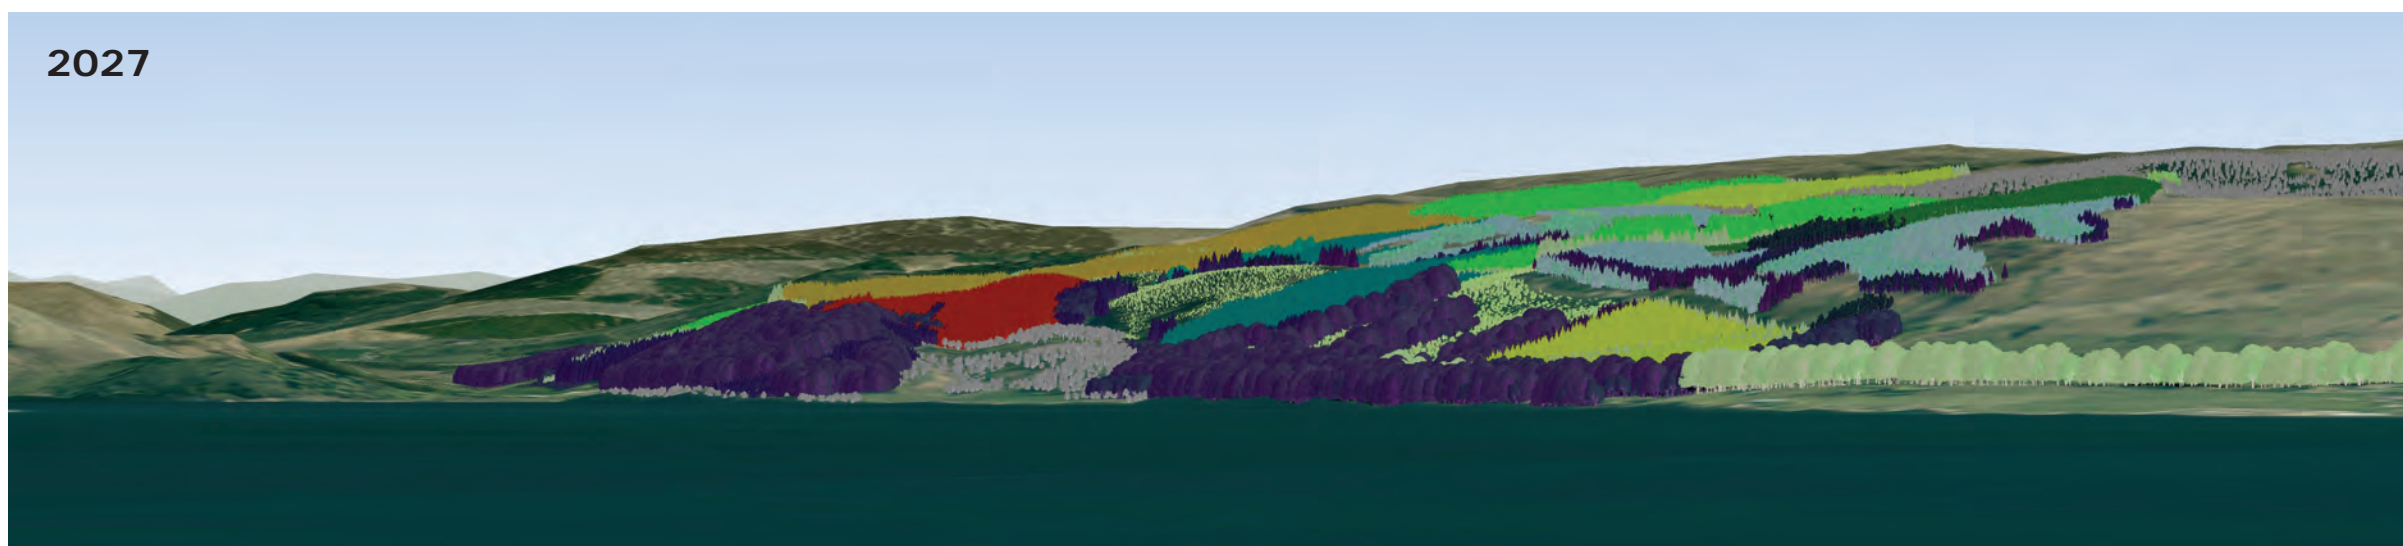

View 3: Ardcastle
Grid Ref: NR 952923
Date: 19th January 2017

Visualisation of forest management proposals

Visualisation year

2017

2027

Felling Phases have a rolling 5 year period and for visualisations start on the date shown above.

- Phase 1 (1-5 years)
- Phase 2 (6-10 years)
- Phase 3 (11-15 years)
- Phase 4 (16-20 years)
- Phase 5 (21-25 years)
- Phase 6 (26-30 years)
- Phase 7 (31-35 years)
- After phase 7
- Second and subsequent rotation
- Natural Reserve
- Minimal intervention
- Long term retention
- Low impact silviculture
- Neighbouring woodland
- Recently felled

2017

2027