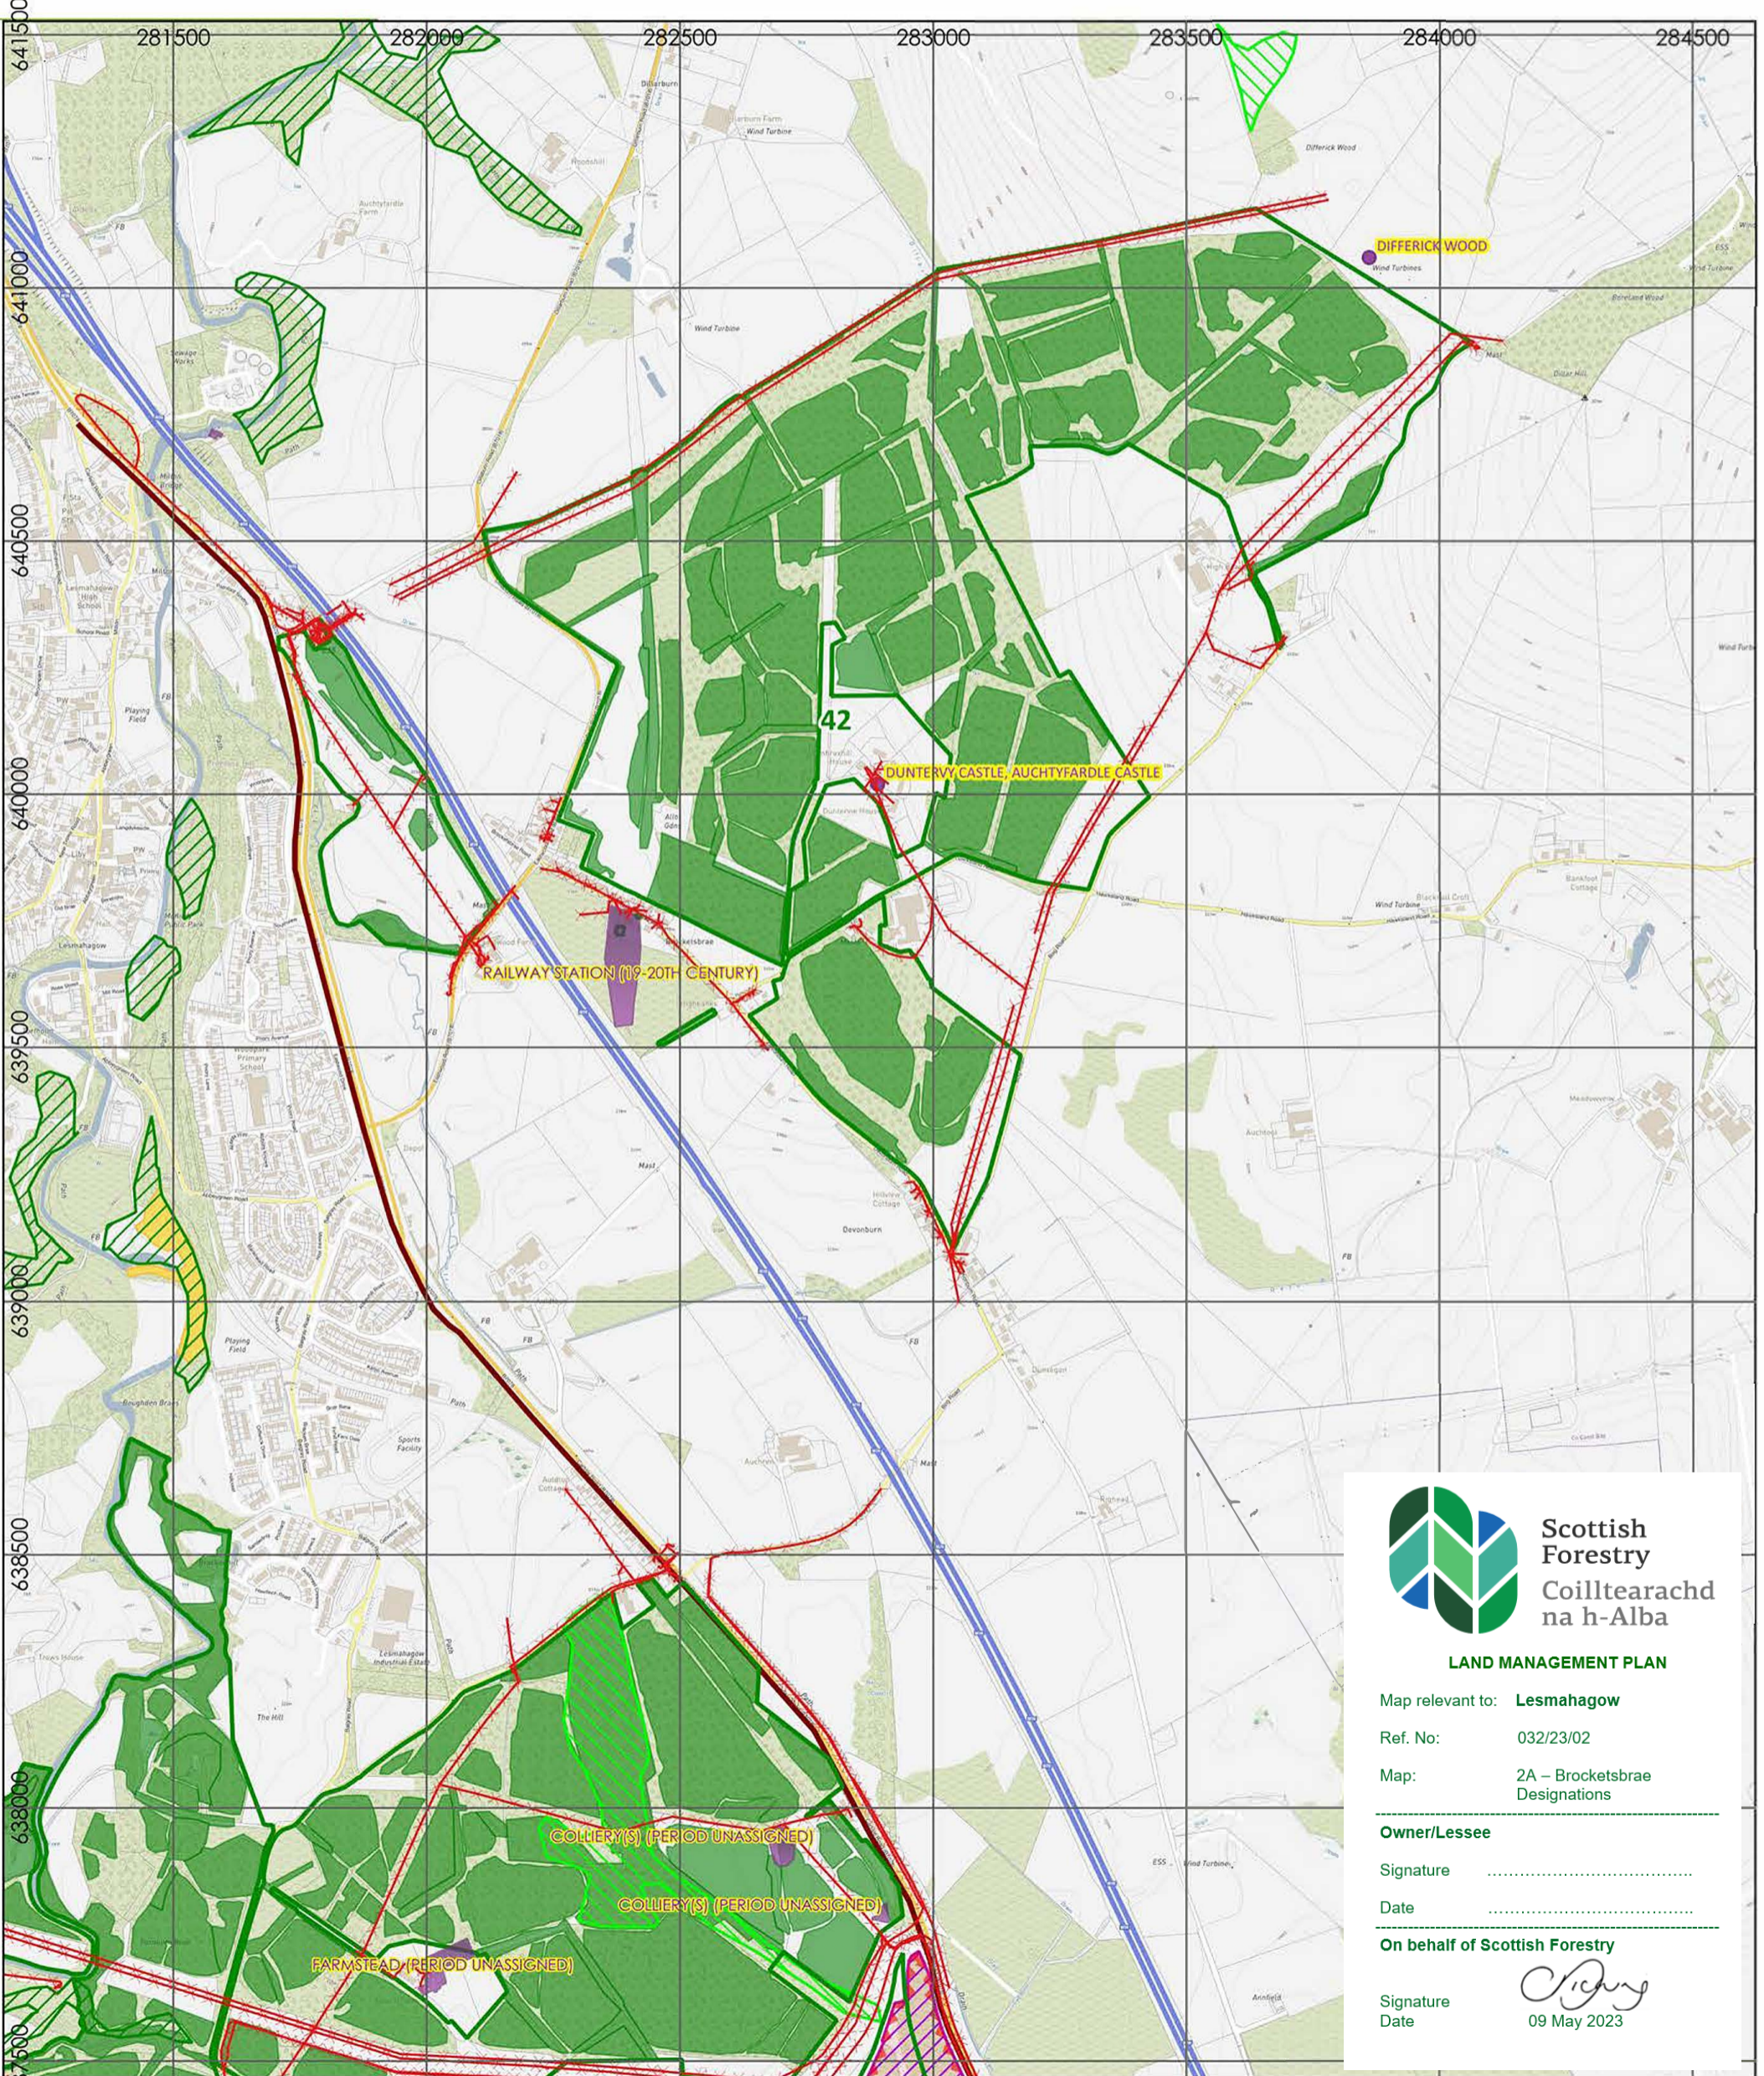

LESMAHAGOW FOREST Land Management Plan 2023-33

MAP 2A - Brocketsbrae Designations

Scale @ A3: 1:12,500 Date: 27/06/2022

Legend

Lesmahagow Forest Block

- Woodland cover
- Site of Special Scientific Interest (SSSI)
- Special Areas for Conservation (SAC)
- Electric services
- Gas services

- Historic records (Points)
- Historic records (areas)

Ancient Woodland

- Ancient and Semi-Natural Woodland (ASNW)
- Long-Established Plantation Origin (LEPO)
- PAWS woodland

Scotland's National Forest Estate is responsibly managed to the UK Woodland Assurance Standard.

Scottish Forestry Coilltearachd na h-Alba

LAND MANAGEMENT PLAN

Map relevant to: Lesmahagow

Ref. No: 032/23/02

Map: 2A – Brocketsbrae Designations

Owner/Lessee

Signature

Date