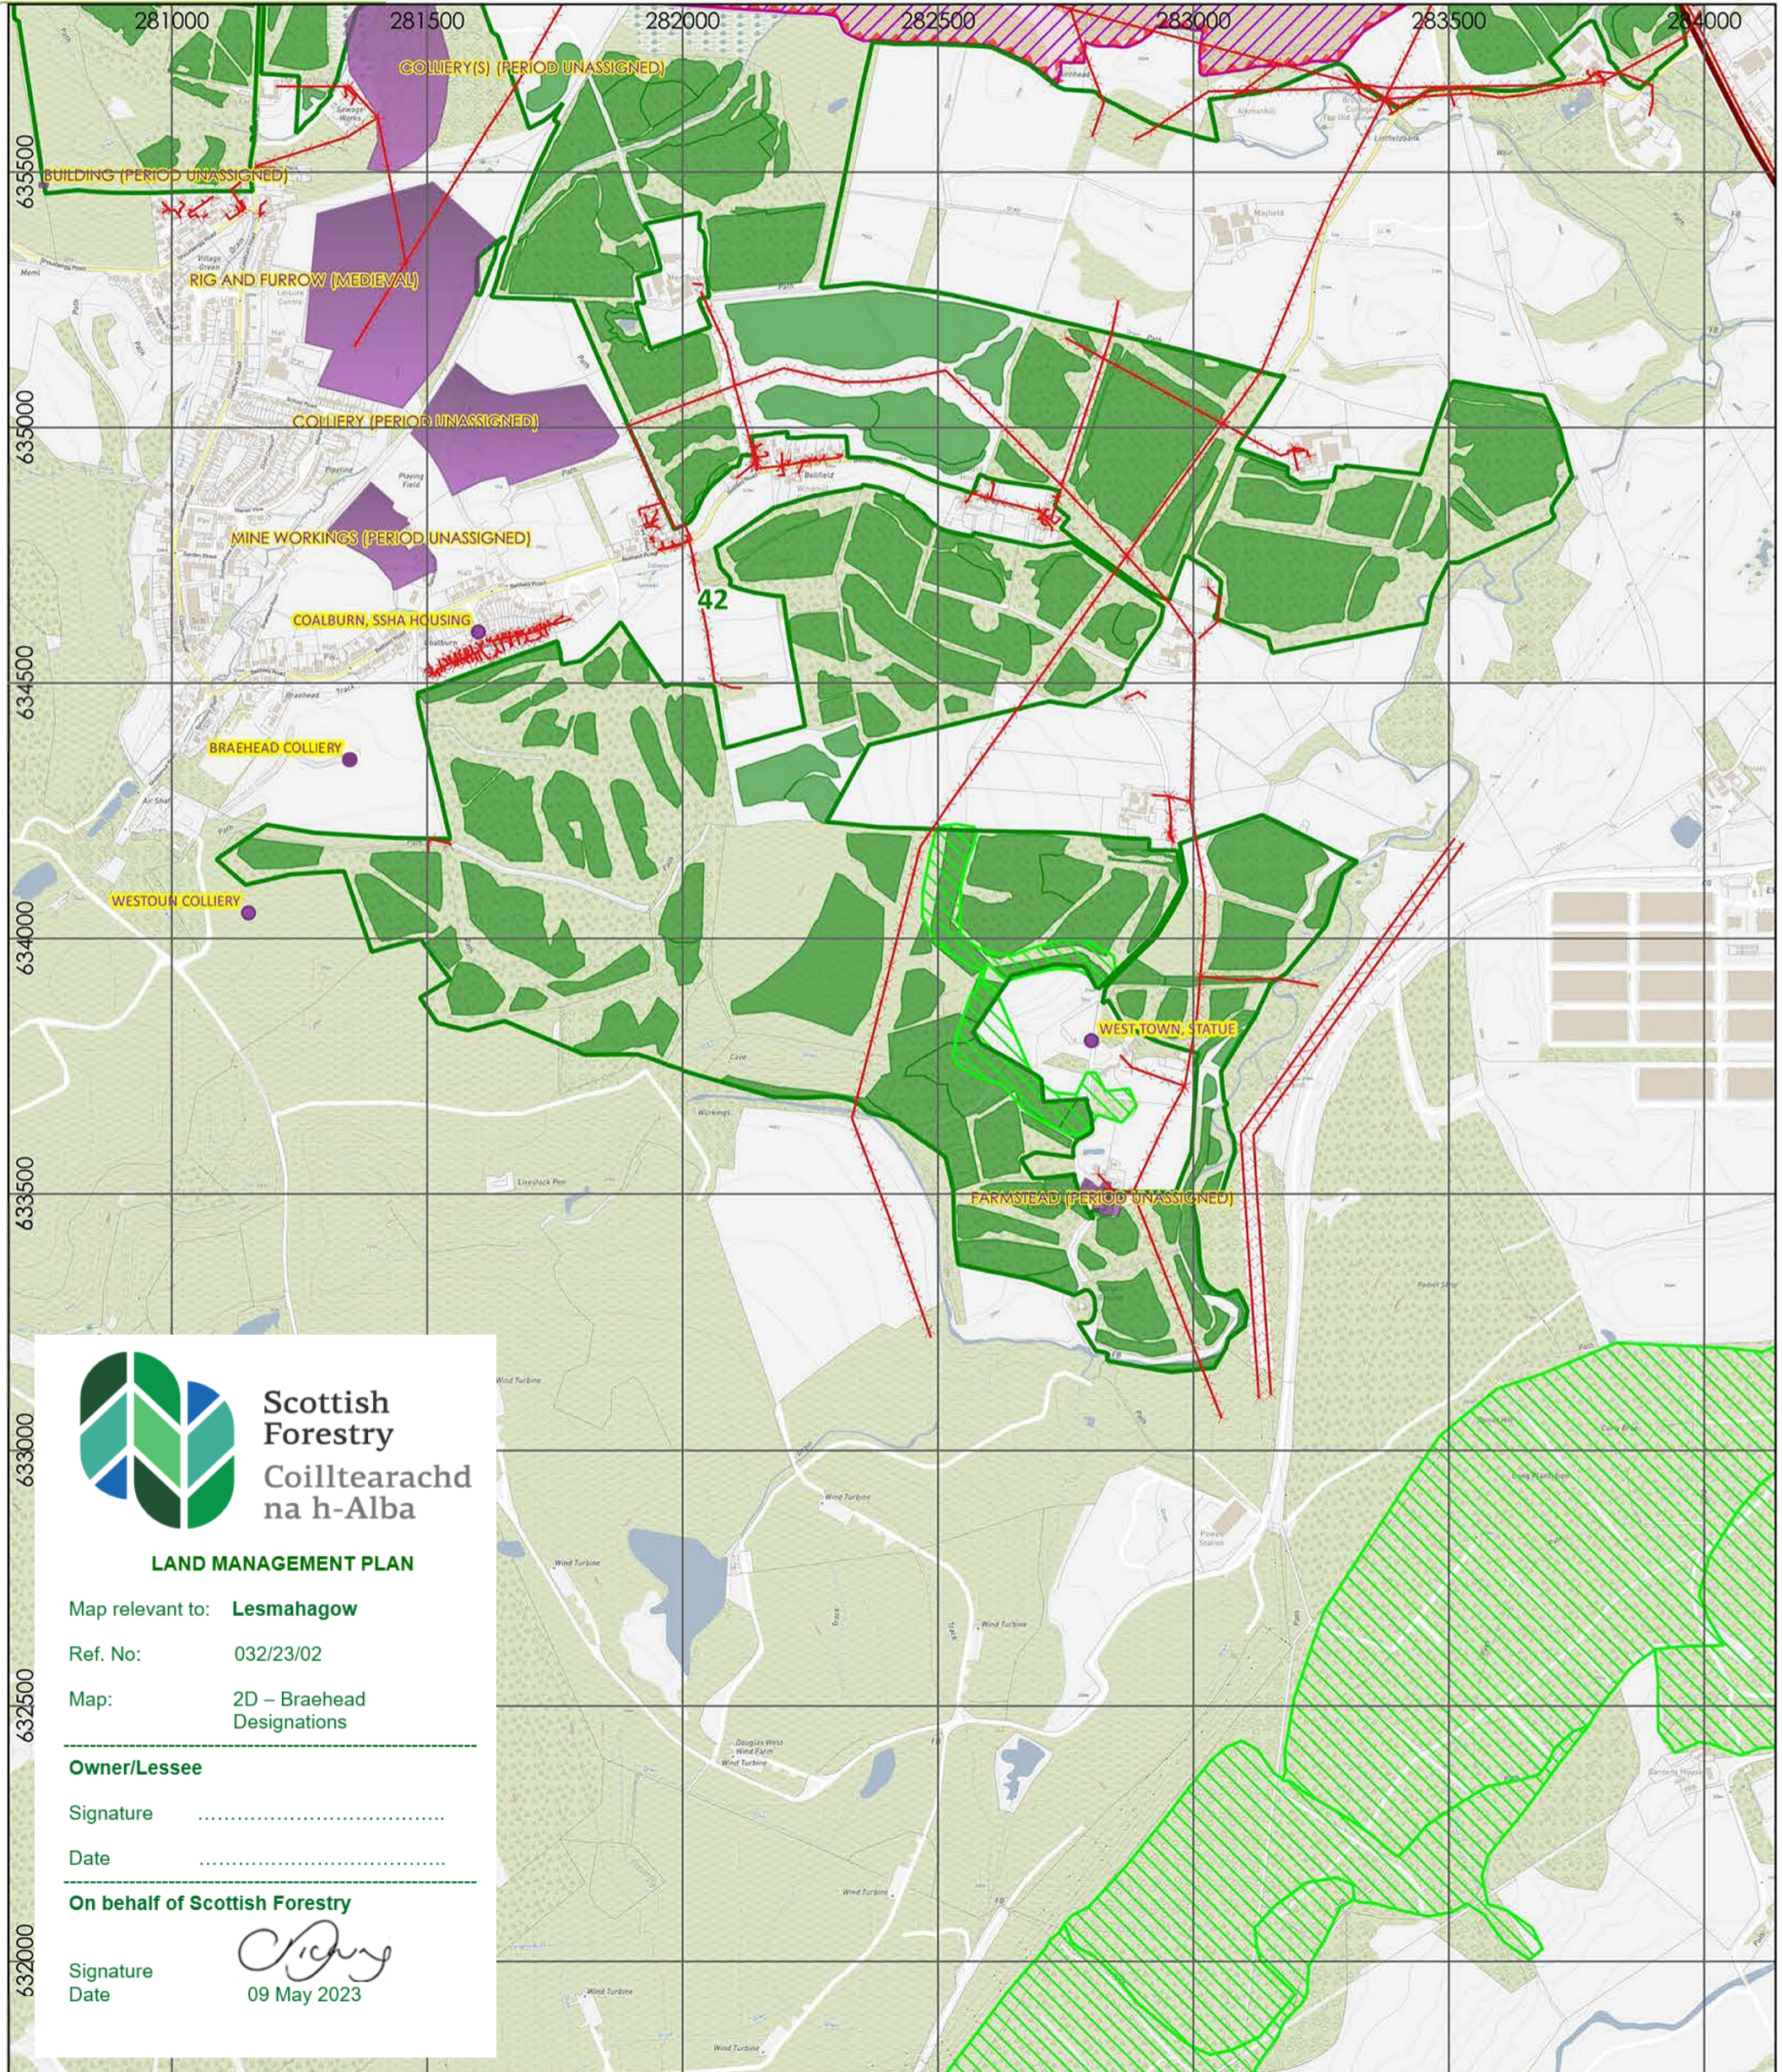

LESMAHAGOW FOREST
Land Management Plan 2023-33

MAP 2D - Braehead Designations

Scale @ A3: 1:12,500
Date: 27/06/2022

Legend

Lesmahagow Forest Block

- Woodland cover
- Site of Special Scientific Interest (SSSI)
- Special Areas for Conservation (SAC)
- Electric services
- Gas services

- Historic records (Points)
- Historic records (areas)

Ancient Woodland

- Ancient and Semi-Natural Woodland (ASNW)
- Long-Established Plantation Origin (LEPO)
- PAWS woodland

Reproduced by permission of Ordnance Survey on behalf of HMSO.
© Crown copyright and database right 2021. All rights reserved.
Ordnance Survey Licence Number 100024925.

Scotland's National Forest Estate is responsibly managed to the UK Woodland Assurance Standard.

Scottish Forestry
Coilltearachd na h-Alba

LAND MANAGEMENT PLAN

Map relevant to: **Lesmahagow**

Ref. No: 032/23/02

Map: 2D – Braehead Designations

Owner/Lessee

Signature .....

Date .....

On behalf of Scottish Forestry

Signature
Date

09 May 2023