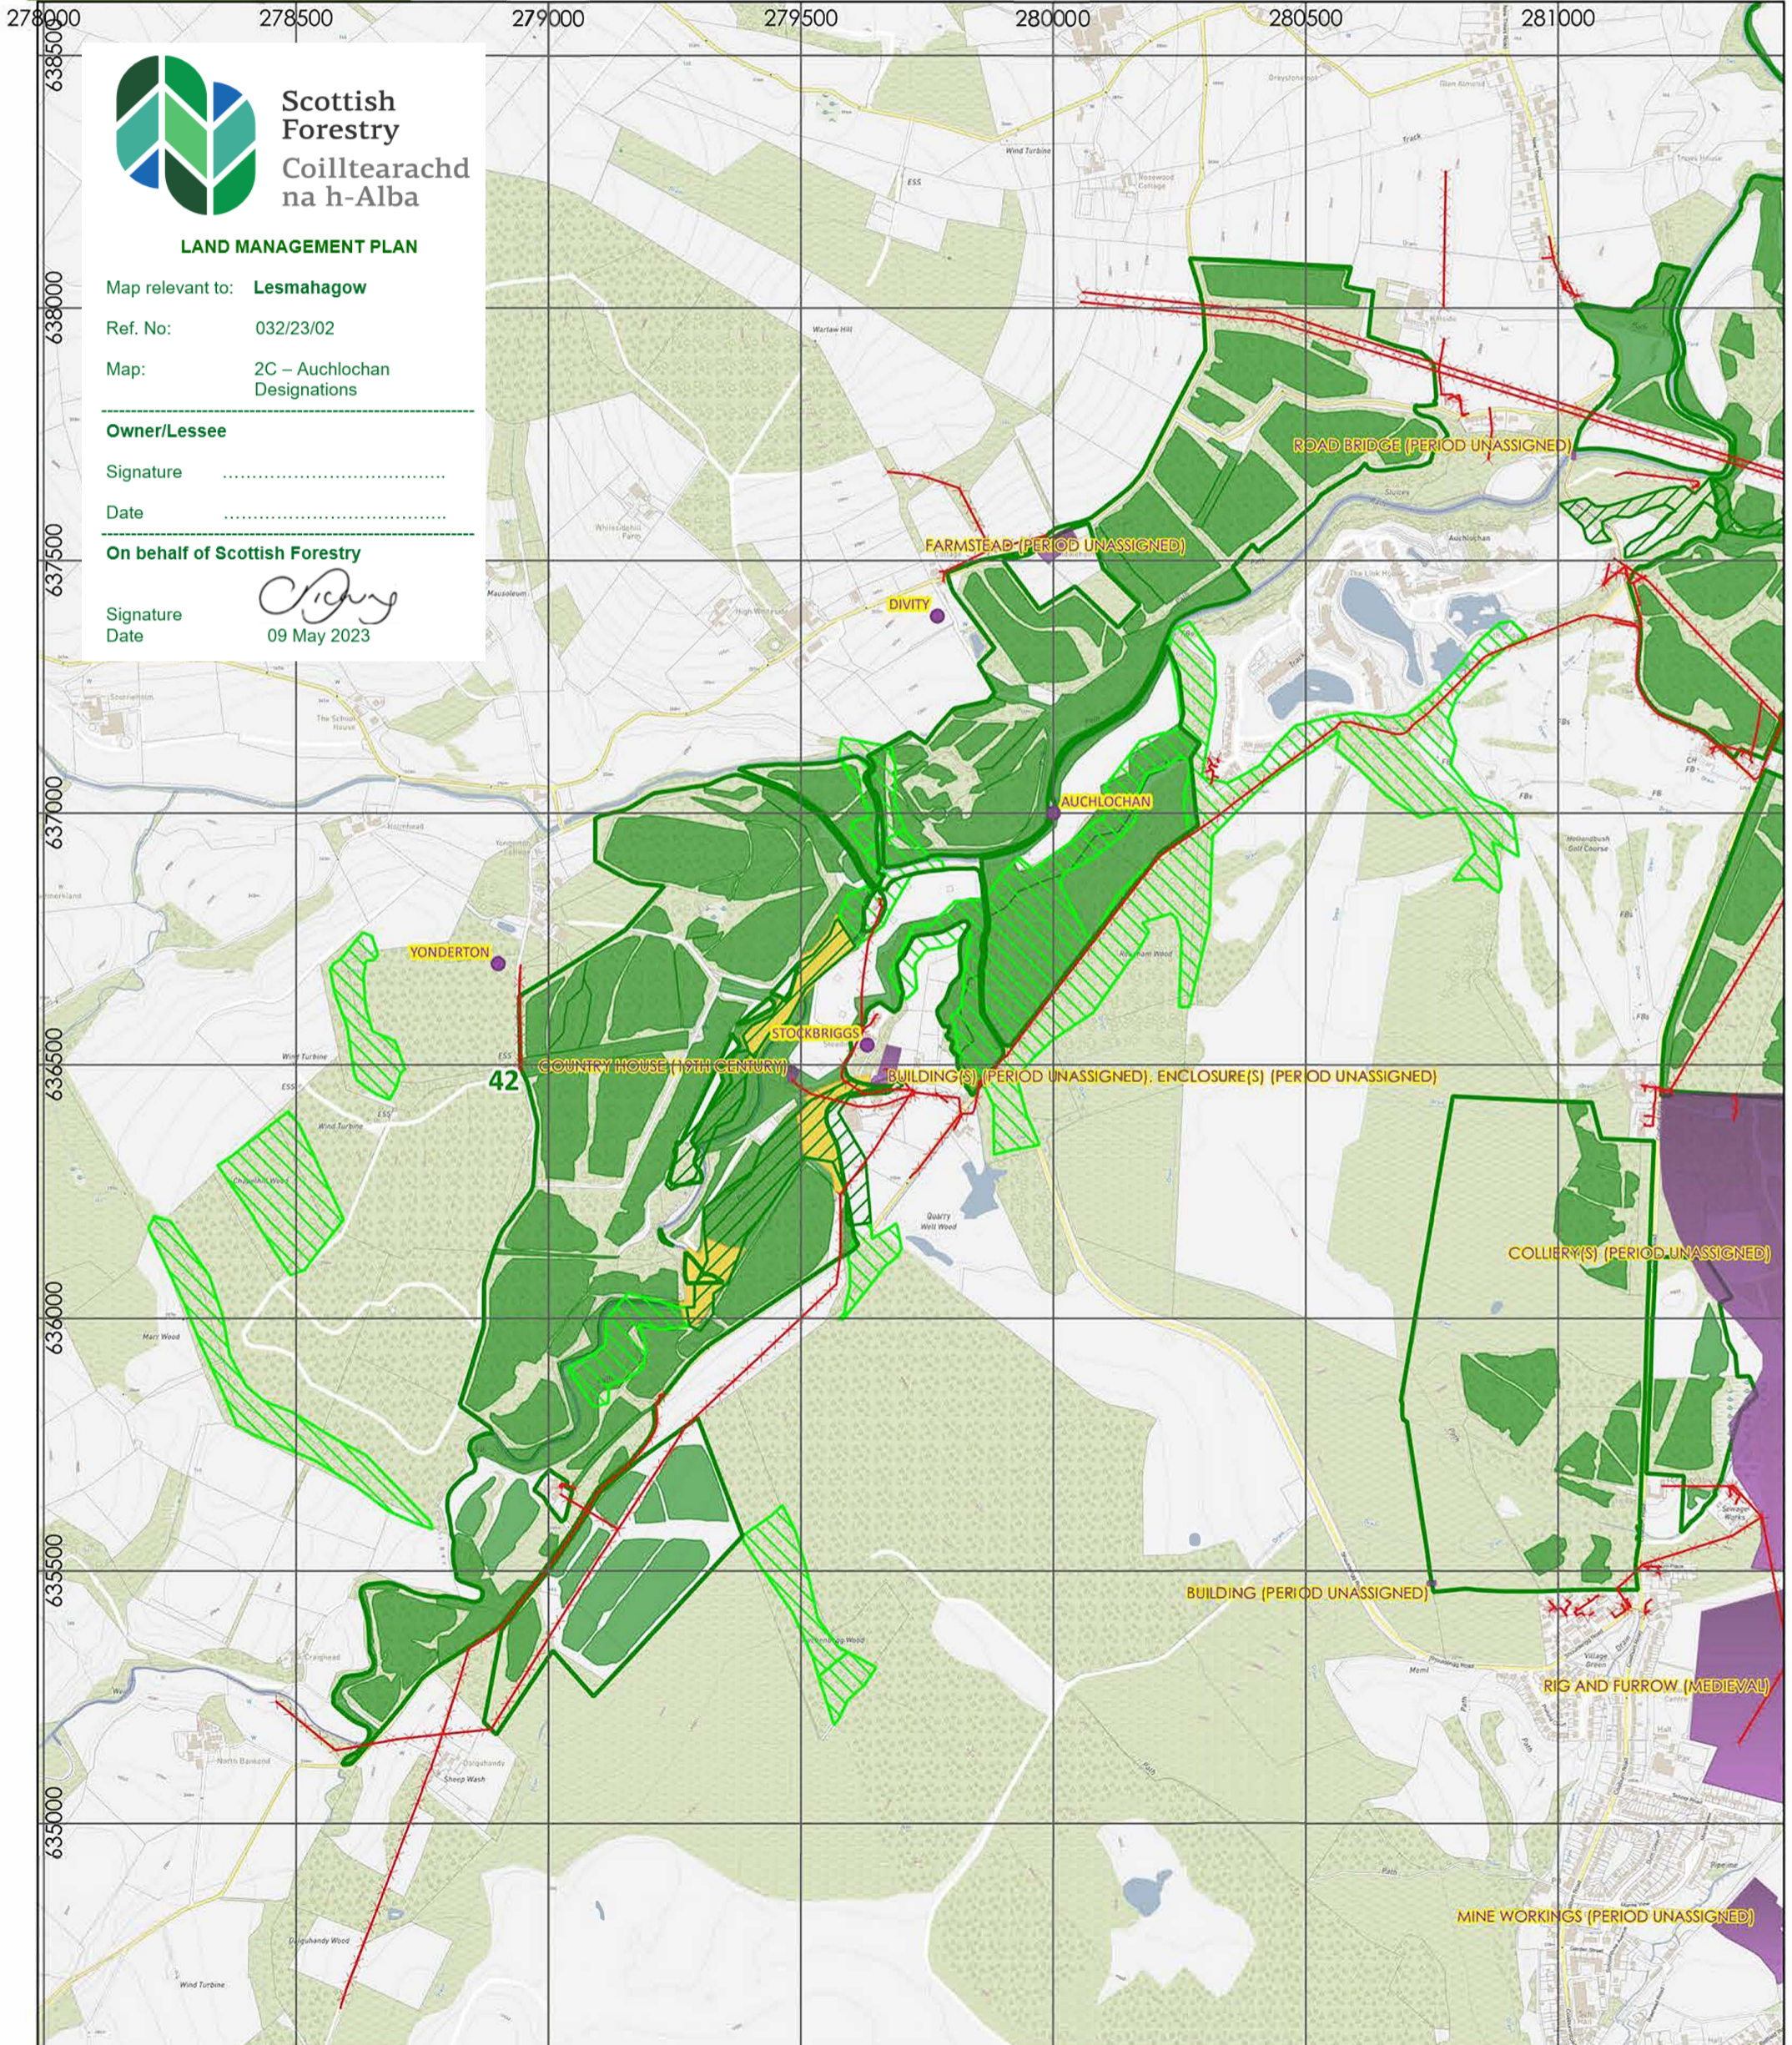

- Woodland cover
- Site of Special Scientific Interest (SSSI)
- Special Areas for Conservation (SAC)
- Gas services
- Electric services

- Historic records (Points)
- Historic records (areas)

Other identified Heritage Interest

Map: 2B - Lesmahagow Designations

Owner/Lessee

Signature

Date

On behalf of Scottish Forestry

Signature *C. P. ...*
Date 09 May 2023

LESMAHAGOW FOREST Land Management Plan 2023-33

MAP 2C - Auchlochan Designations

Legend

Lesmahagow Forest Block

- Woodland cover
- Site of Special Scientific Interest (SSSI)
- Special Areas for Conservation (SAC)
- Electric services

- Historic records (Points)
- Historic records (areas)

Ancient Woodland

- Long-established Plantation
- Origin woodland
- PAWS woodland

Scale @ A3: 1:12,500
Date: 27/06/2022

Scotland's National Forest Estate is responsibly managed to the UK Woodland Assurance Standard.