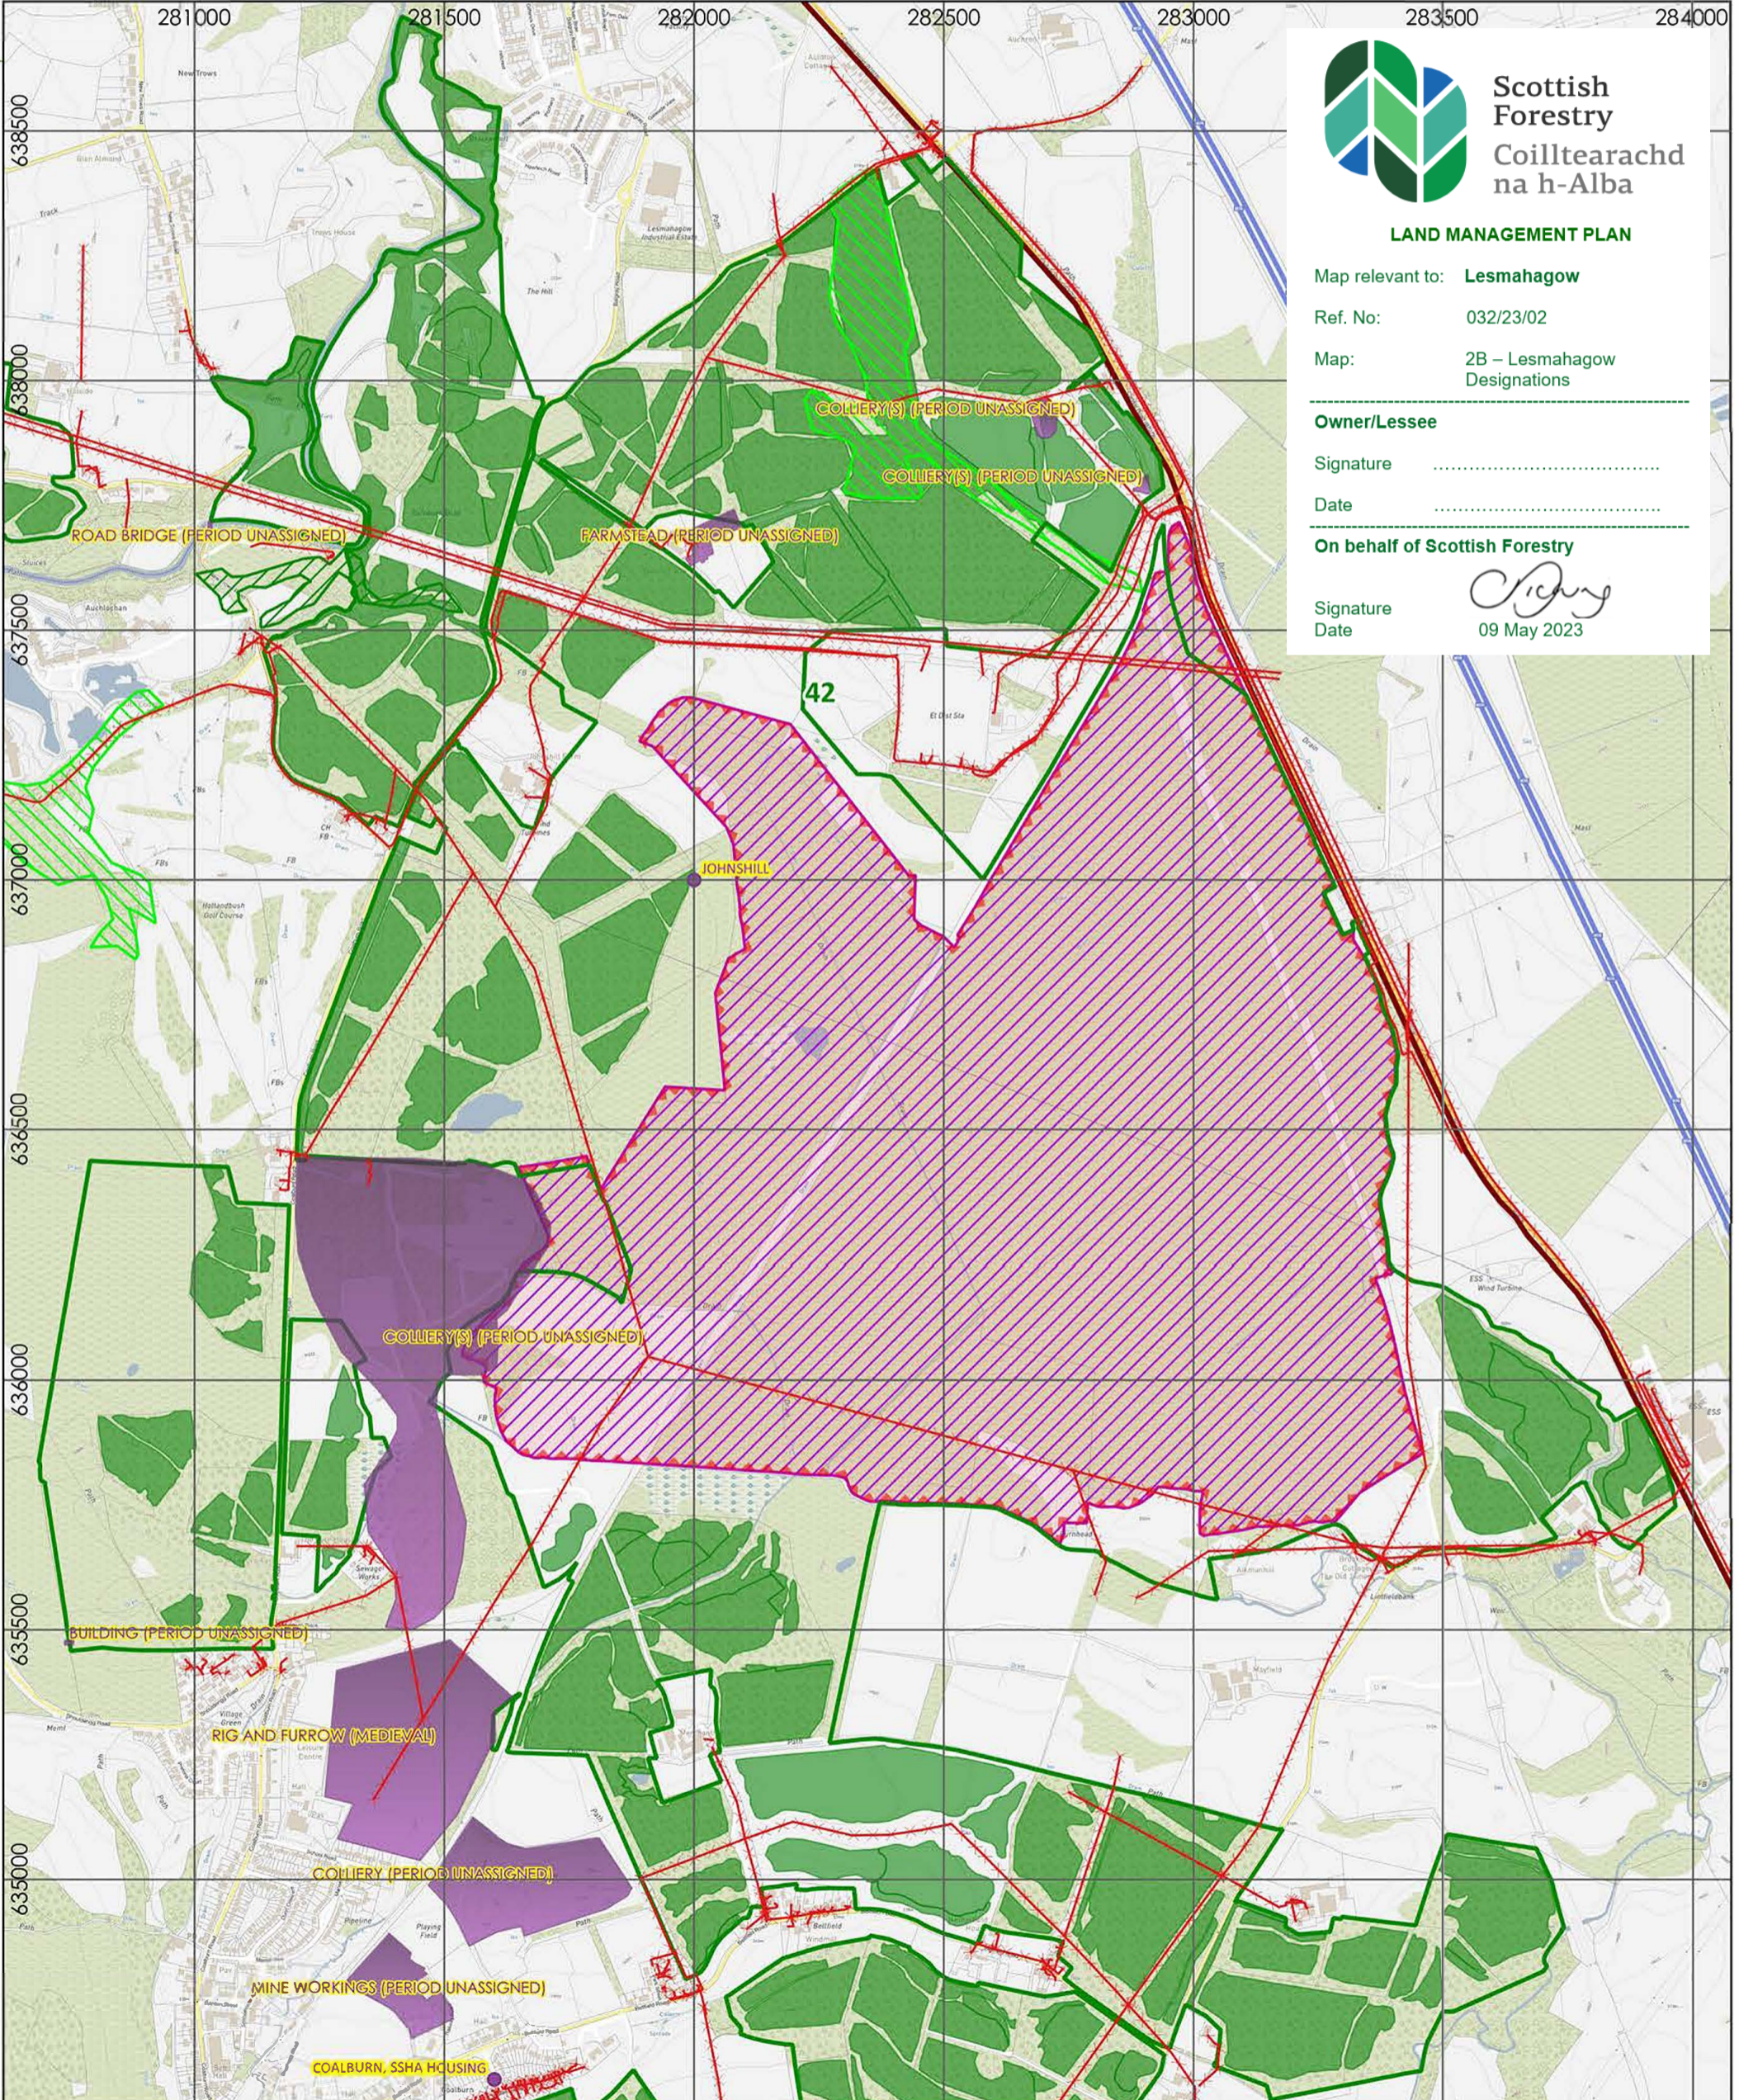

LESMAHAGOW FOREST Land Management Plan 2023-33

MAP 2A - Brocketsbrae Designations

Scale @ A3: 1:12,500 Date: 27/06/2022

Legend

Lesmahagow Forest Block

- Woodland cover
- Site of Special Scientific Interest (SSSI)
- Special Areas for Conservation (SAC)
- Electric services
- Gas services

- Woodland cover
- Site of Special Scientific Interest (SSSI)
- Special Areas for Conservation (SAC)
- Gas services
- Electric services

- Historic records (Points)
- Historic records (areas)

Other identified Heritage Interest

Map: 2B - Lesmahagow Designations

Owner/Lessee

Signature

Date

On behalf of Scottish Forestry

Signature *C. P. ...*
Date 09 May 2023

LESMAHAGOW FOREST Land Management Plan 2023-33

MAP 2C - Auchlochan Designations

Legend

Lesmahagow Forest Block

- Woodland cover
- Site of Special Scientific Interest (SSSI)
- Special Areas for Conservation (SAC)
- Electric services

- Historic records (Points)
- Historic records (areas)