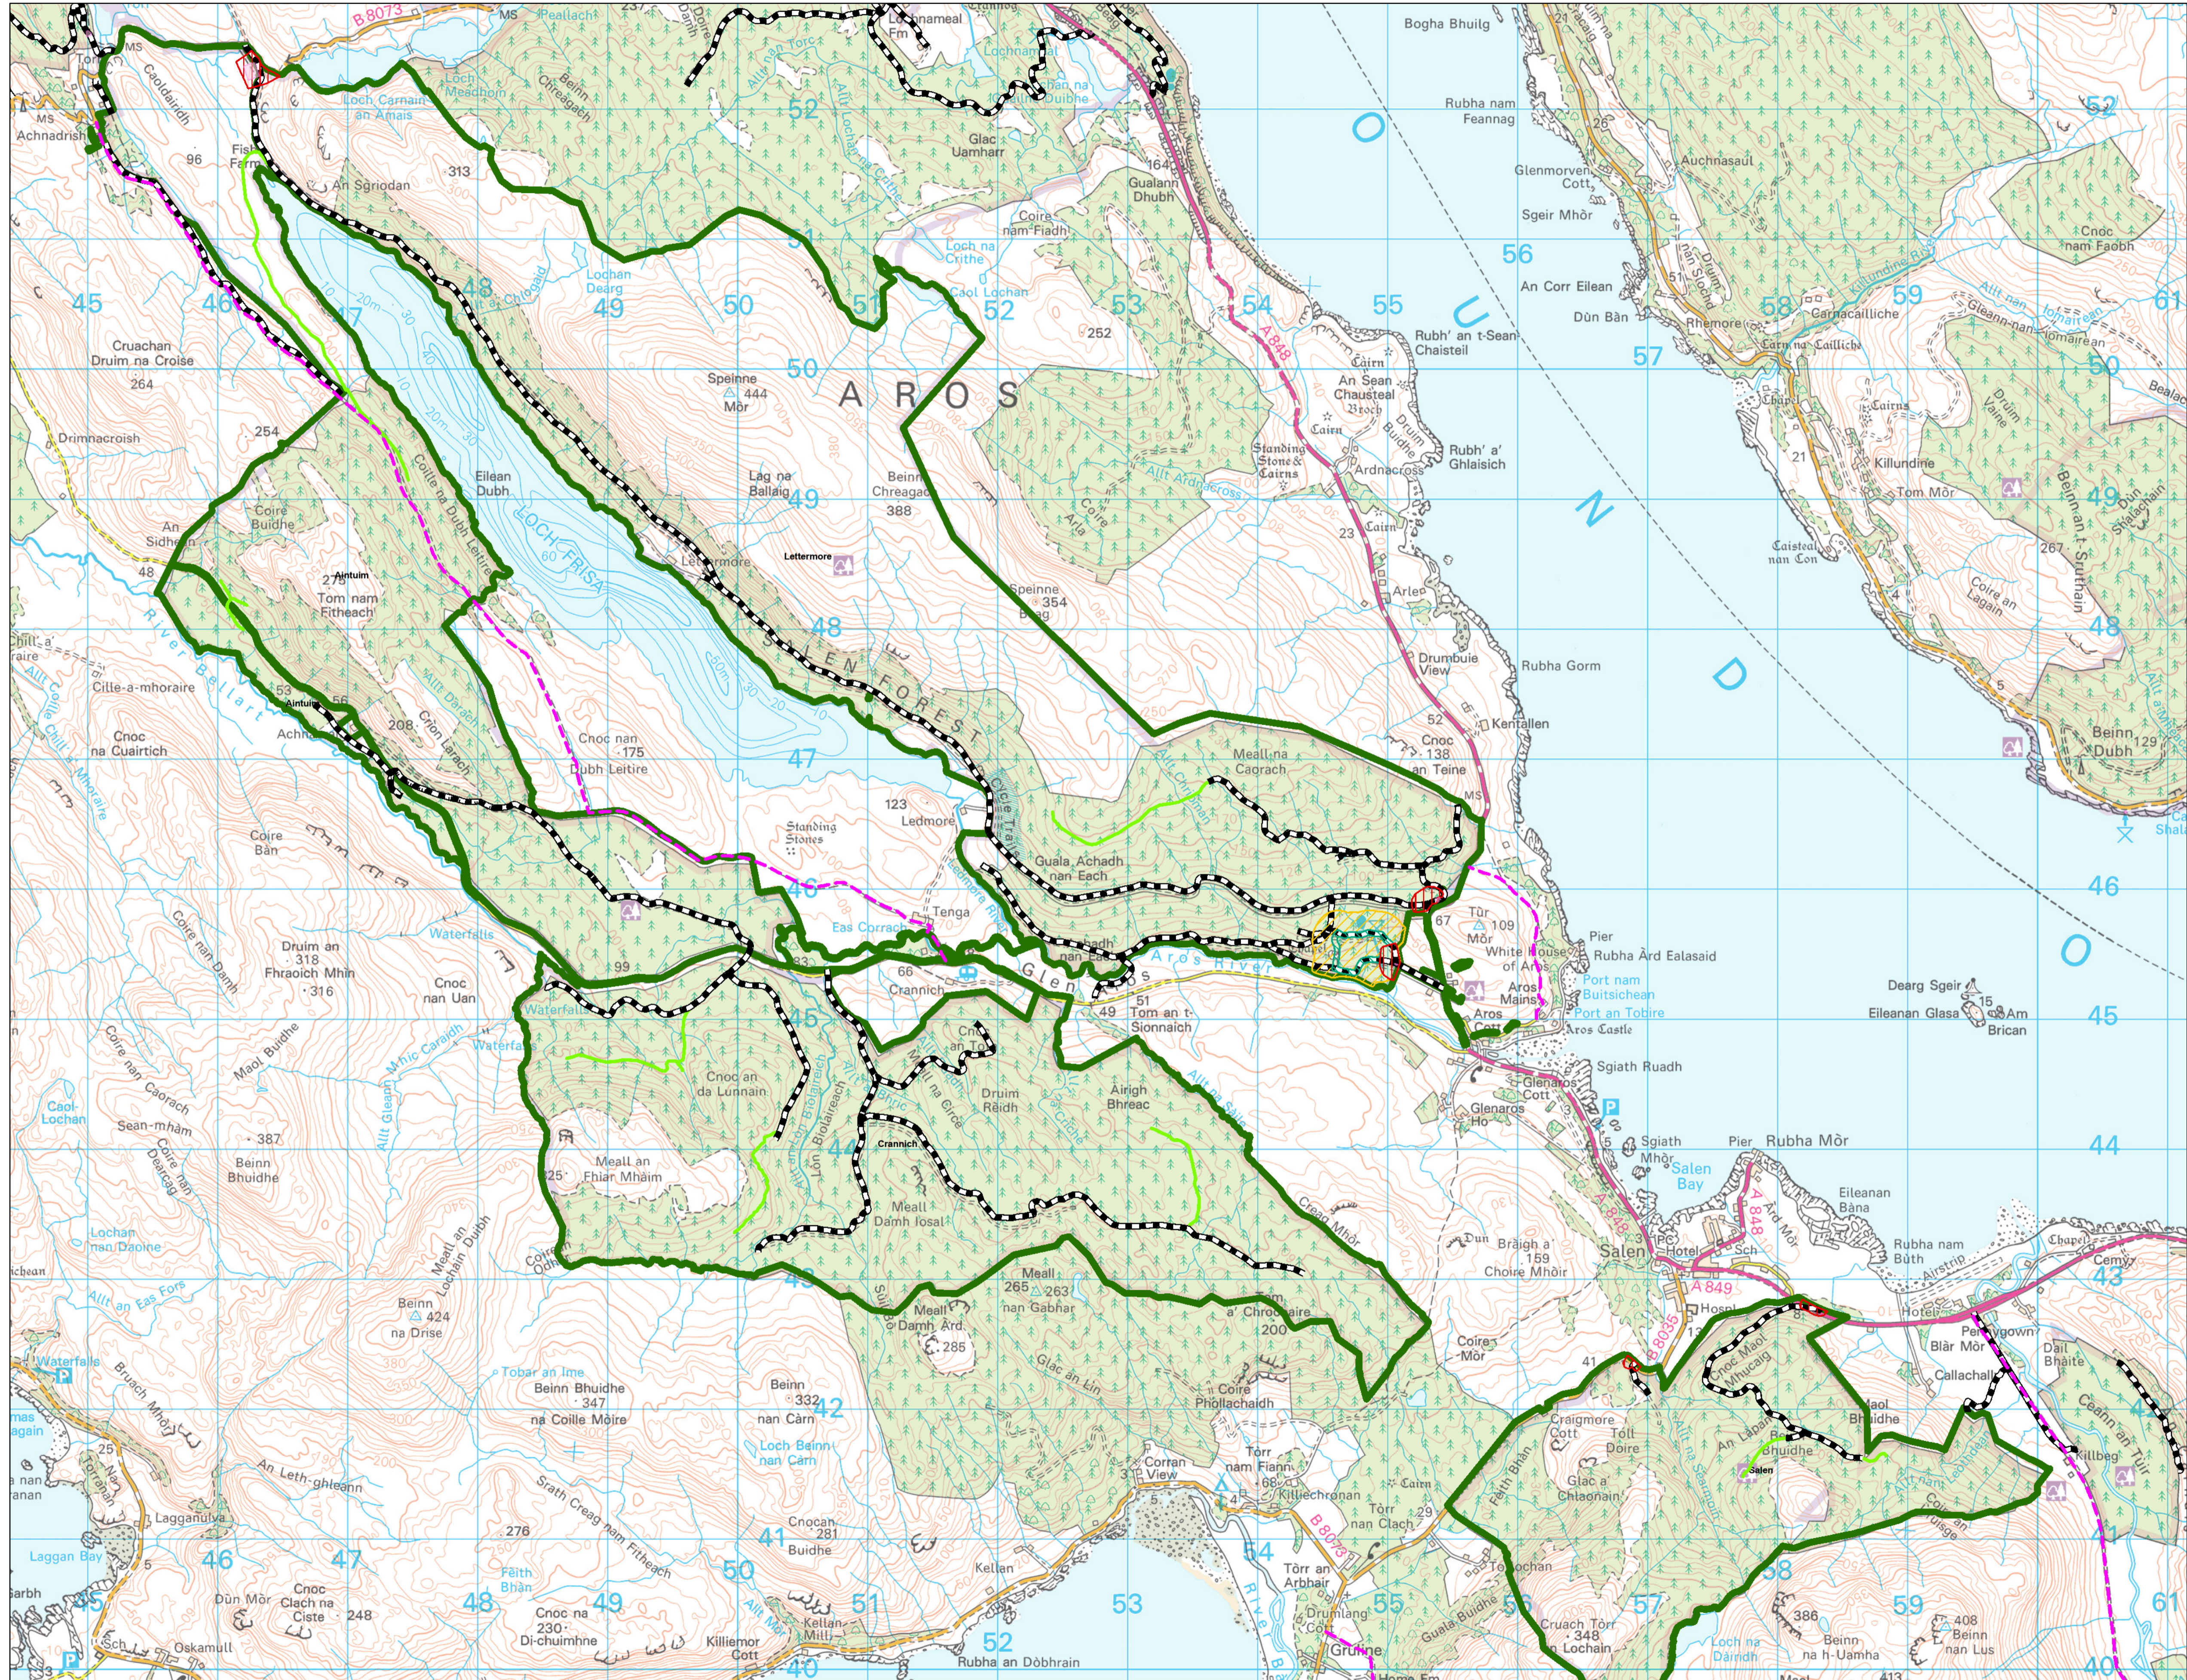

Map 13 Formal Recreation Areas

Author: Susannah Hughes

Scale @ A1: 1:25,000

Date: 31/08/2023

Legend

- Rec - Car Parks**
  - Rec - Car Parks
  - ScotWays Rights of Way
- Visitor Zones (Scot.)**
  - Interactive zone - Buffer around formal trail, Cill an Ailean
  - Passive zone - Key views / backdrop from trail
  - Welcome zone - Key arrival or destination point
- Forest Roads**
  - Forest Roads
  - Planned Roads
- Blocks**
  - Blocks

Reproduced by permission of Ordnance Survey on behalf of HMSO. © Crown copyright and database right 2023. All rights reserved. Ordnance Survey Licence number 100024925. © Getmapping Plc and Bluesky International Limited 2023.