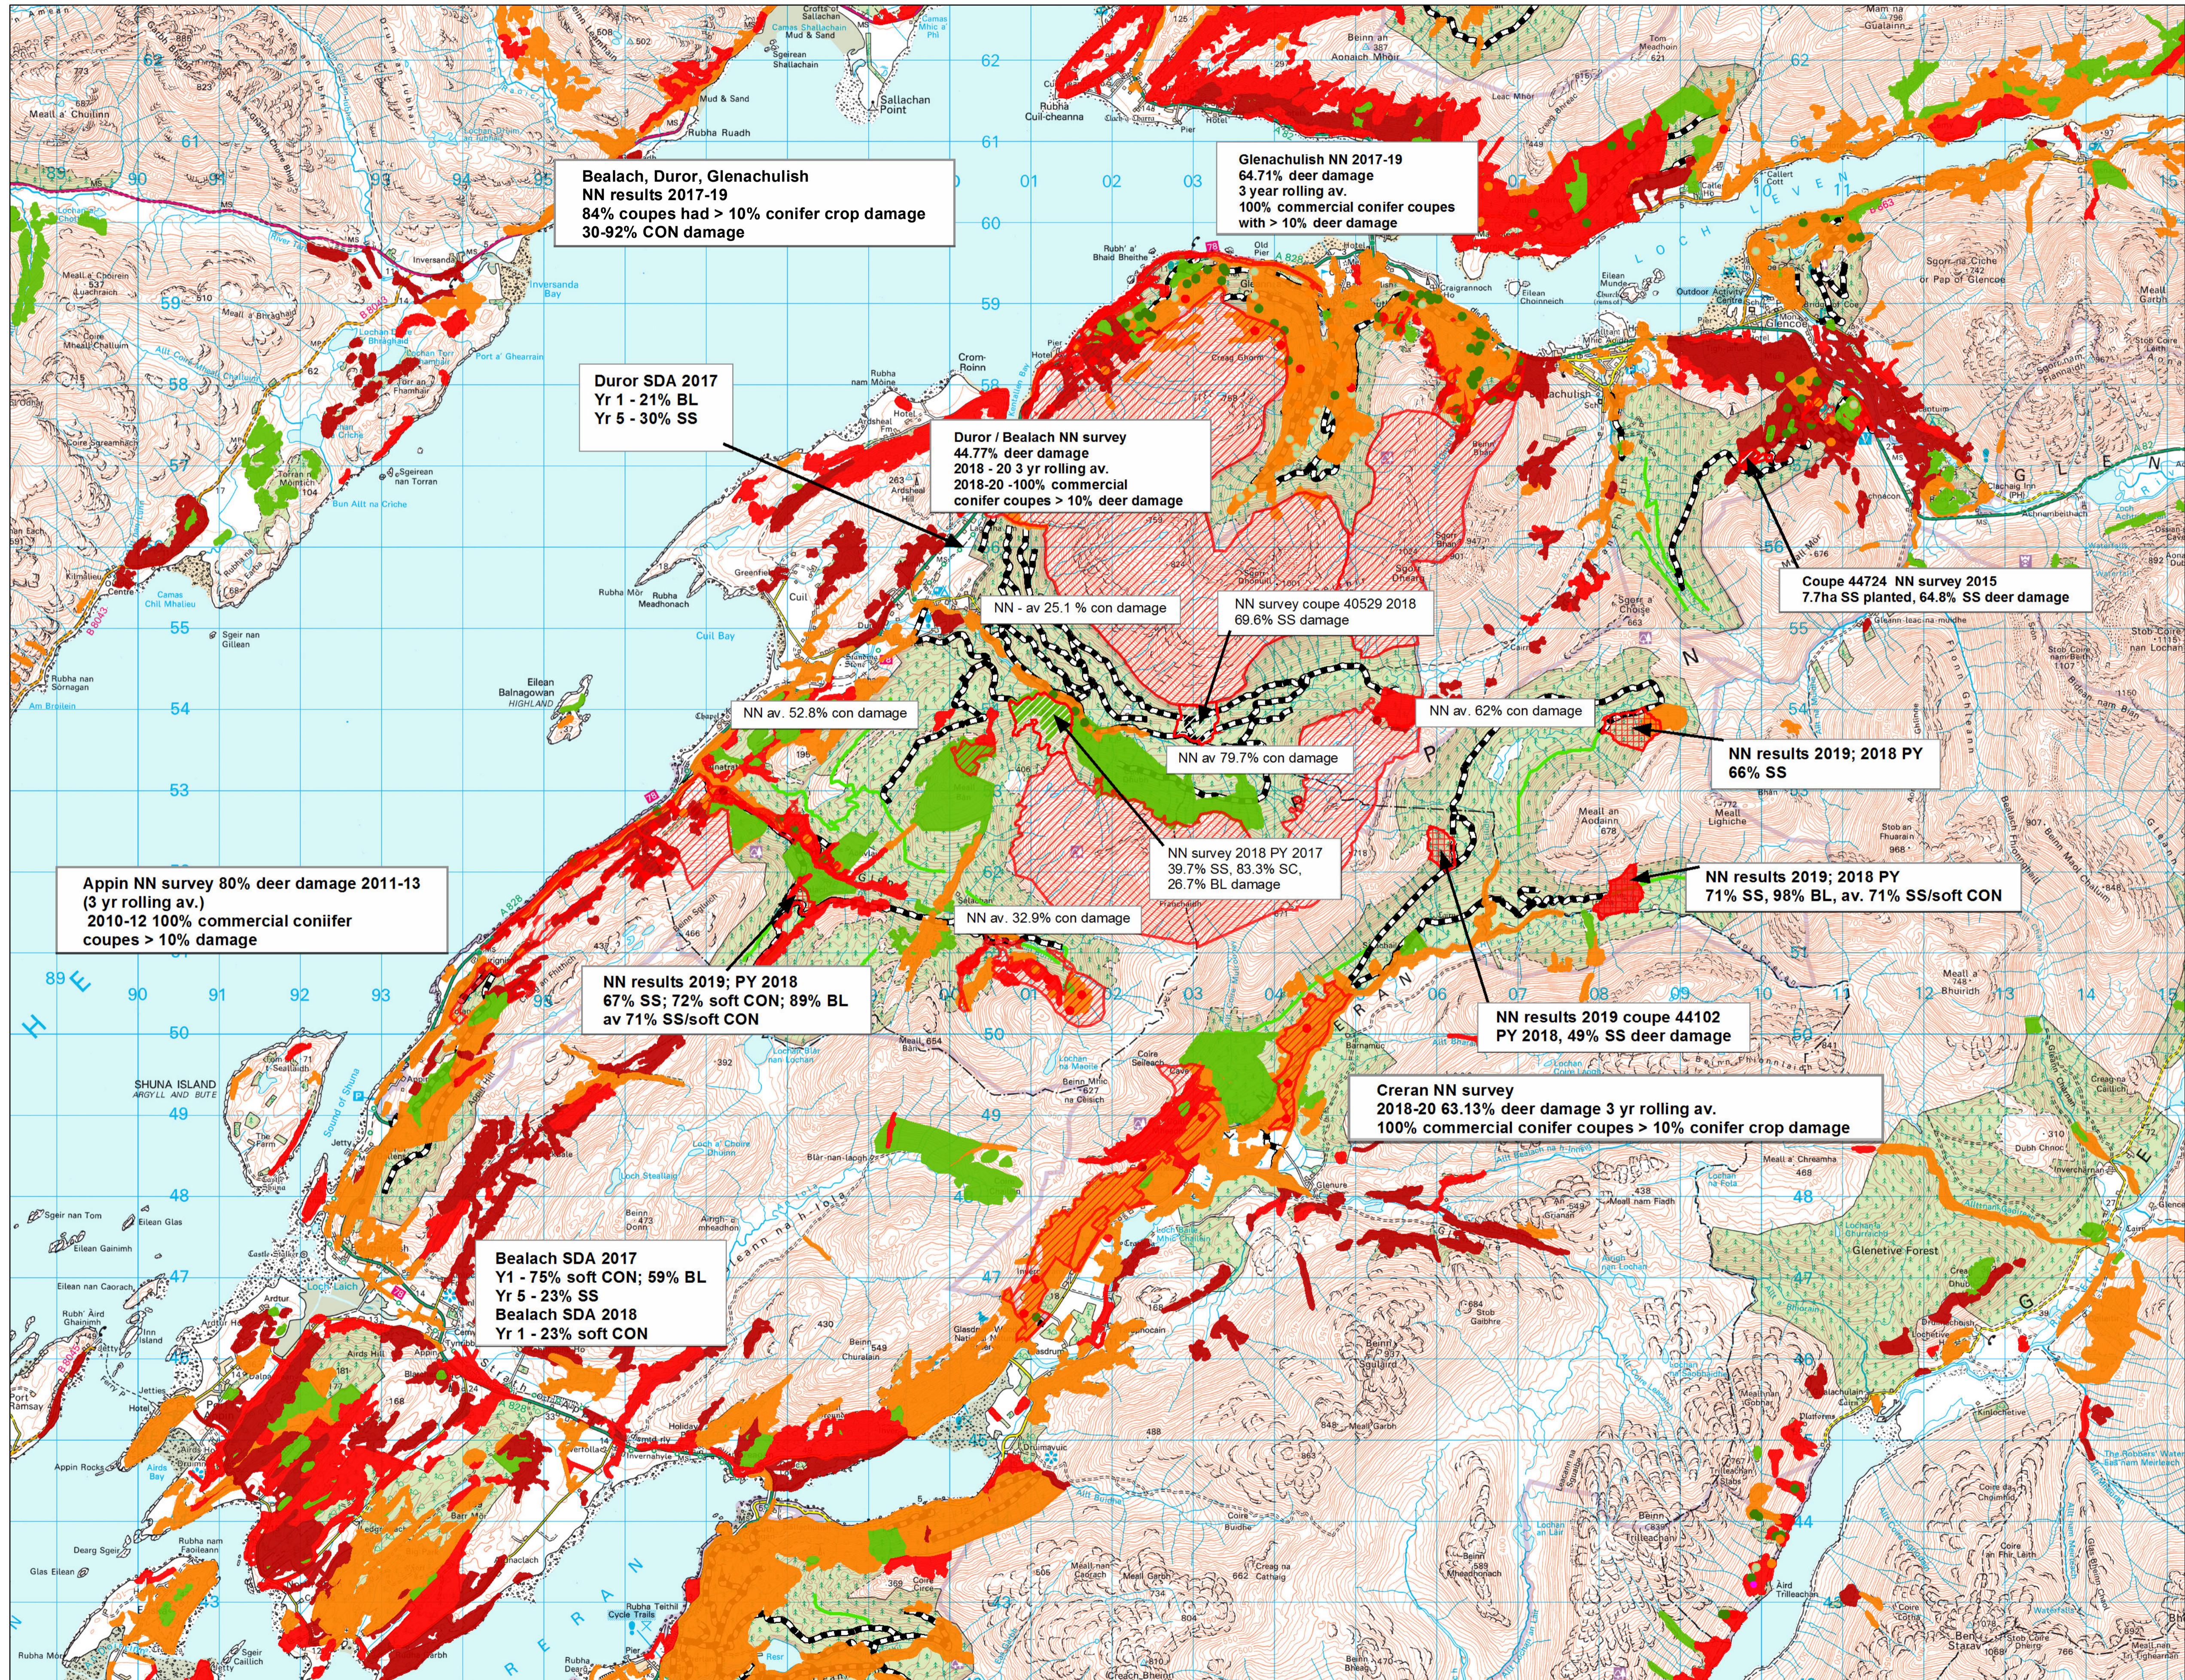

N Argyll deer impacts

Author: Mandie Currie

Scale @ A1: 1:40,000

Date: 12/10/2022

Legend

HIA Summary impacts

- All other values
- High
- Low
- Medium
- Very high

NWSS Herbivore Impact

- All other values
- High
- Low
- Medium
- Very High

Forest Roads

- Forest Roads

Planned Roads

- Planned Roads

Reproduced by permission of Ordnance Survey on behalf of HMSO.
© Crown copyright and database right 2022. All rights reserved.
Ordnance Survey Licence number 100024925.
© Getmapping Plc and Bluesky International Limited 2022.

Scotland's national forests and land are responsibly managed to the UK Woodland Assurance Standard.