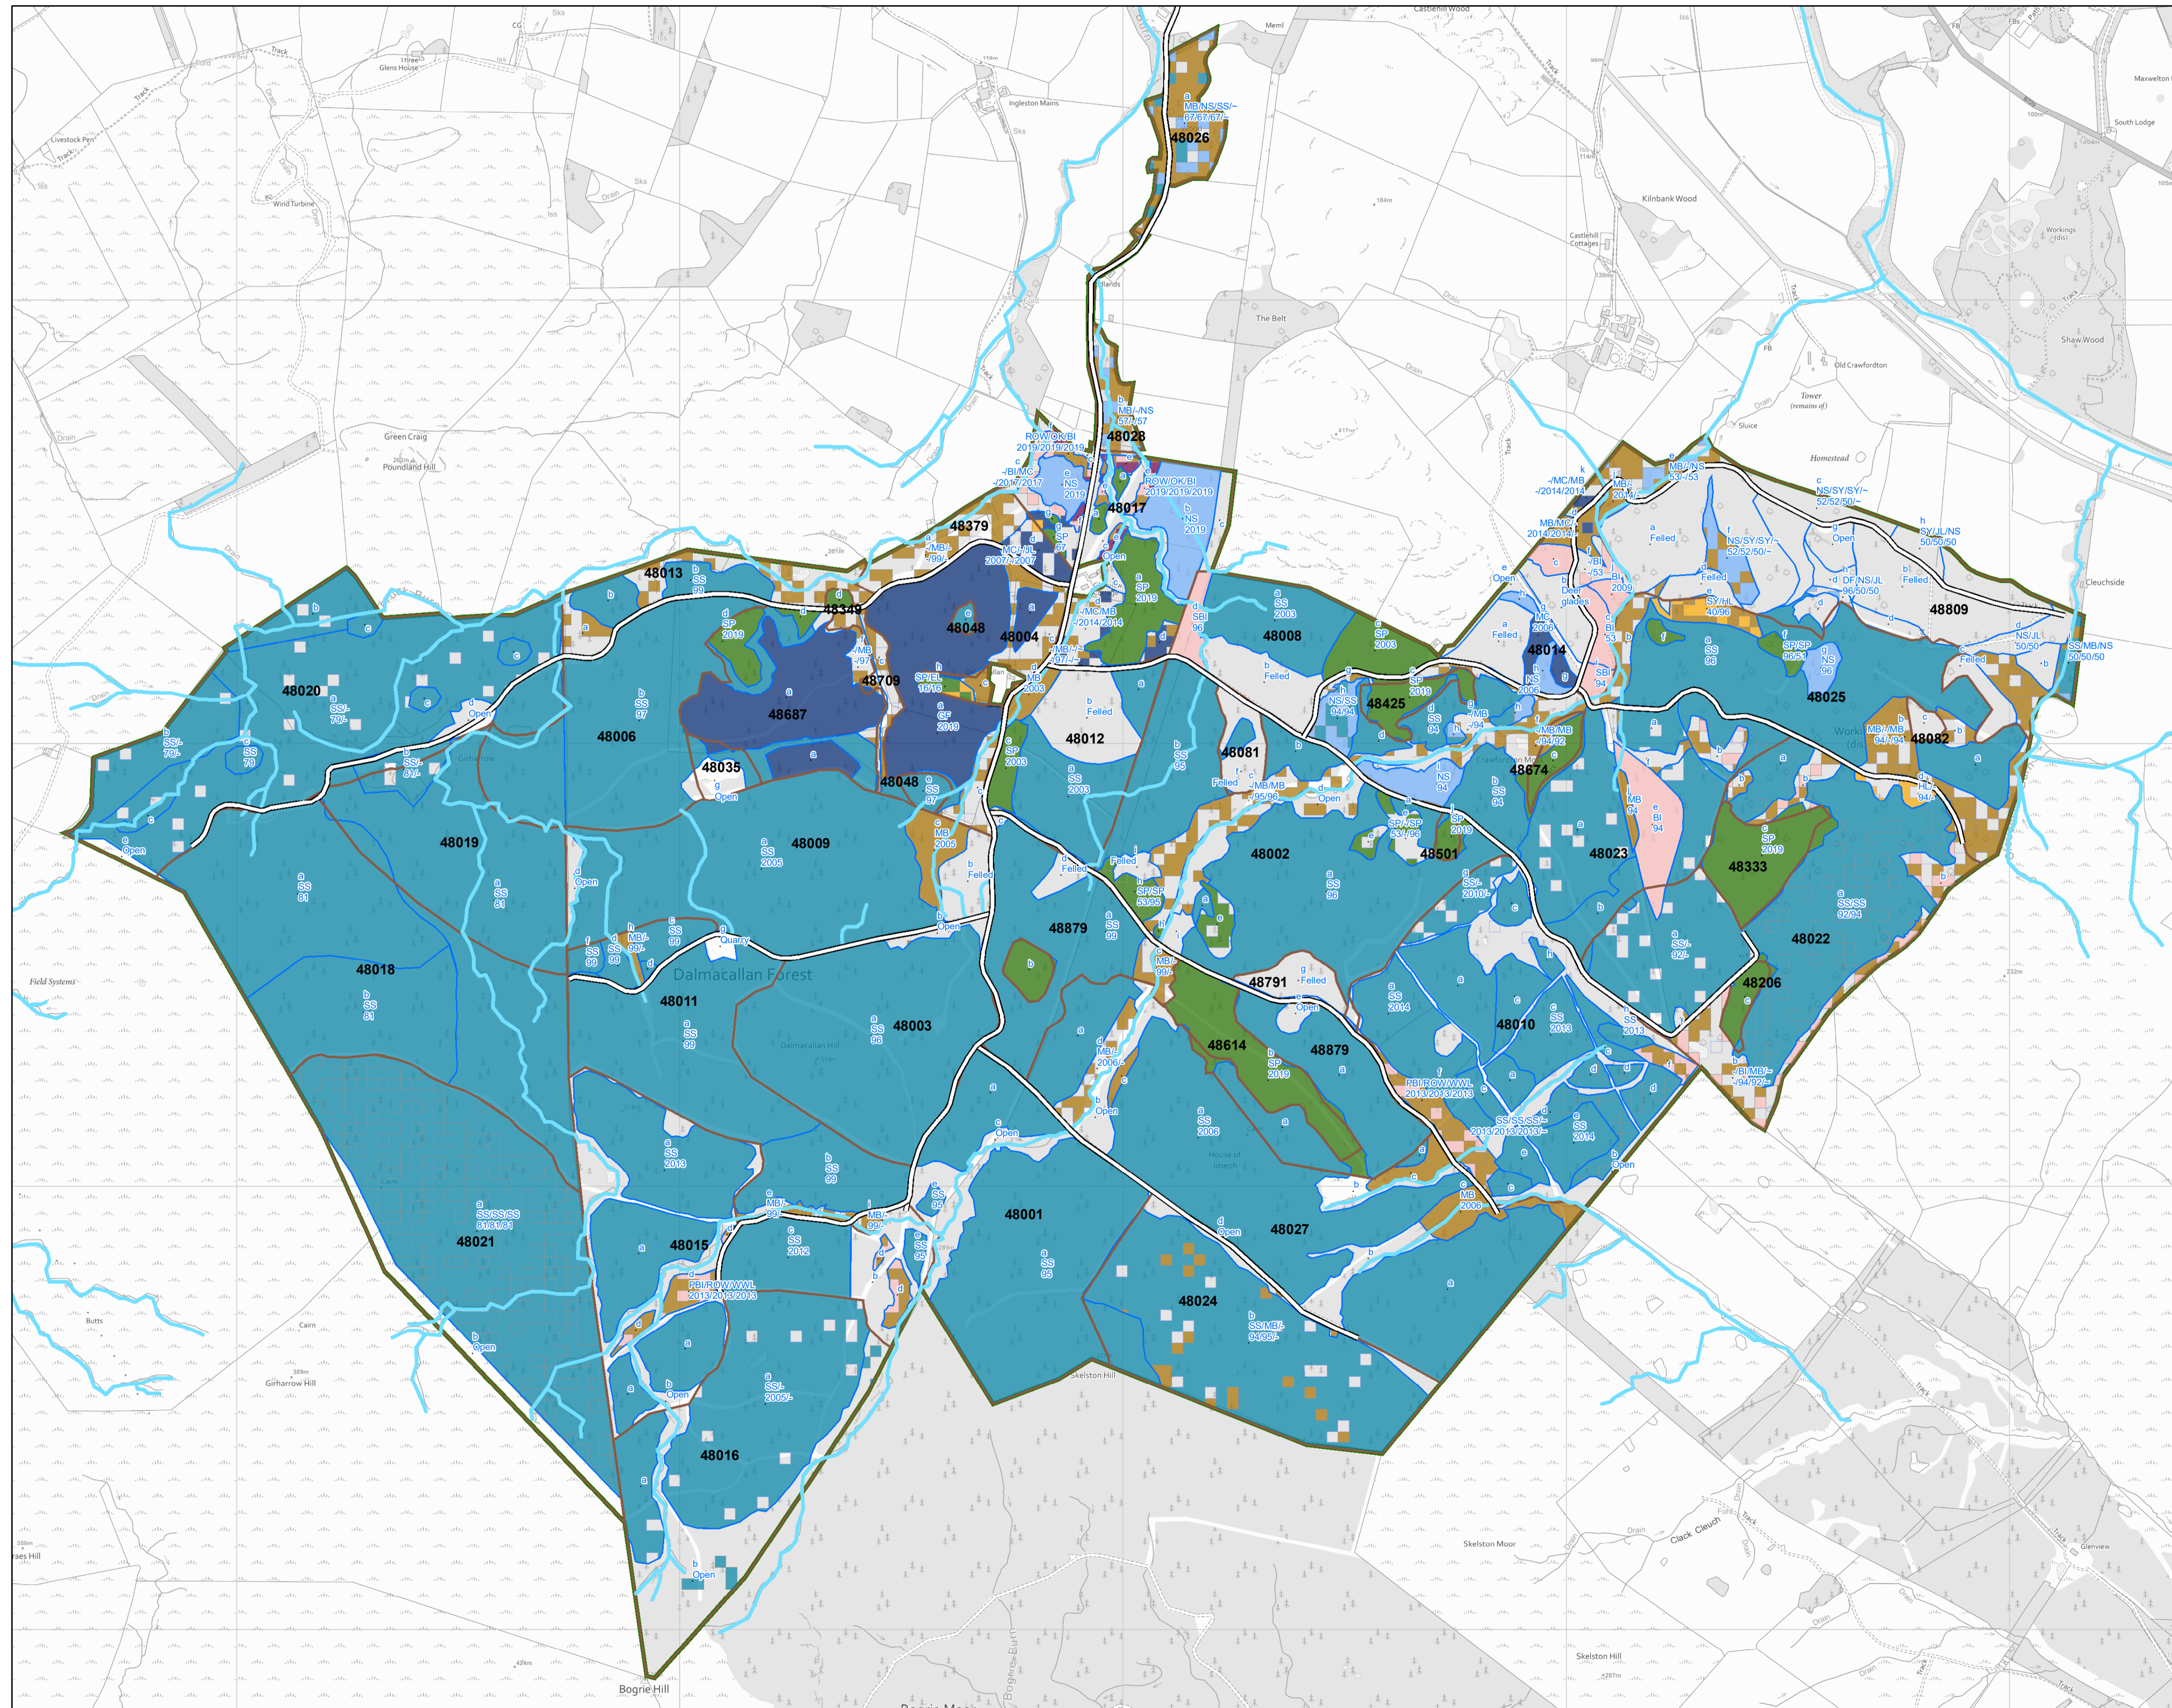

Dalmacallan Map 8: Current Woodland Composition

Author: Tom Harvey

Scale @ A1: 1:7,500

Date: 11/05/2021

-  Forest Roads
-  WATERCOURSES
-  Management Coupes
-  Birch
-  Oak
-  Other Broadleaves
-  Other Conifers
-  Larch
-  Norway Spruce
-  Scots Pine
-  Sitka Spruce
-  No Species
-  Blocks

Reproduced by permission of Ordnance Survey on behalf of HMSO. © Crown copyright and database right [2021]. All rights reserved. Ordnance Survey Licence number [100021242]. © Getmapping Plc and Bluesky International Limited 2021.