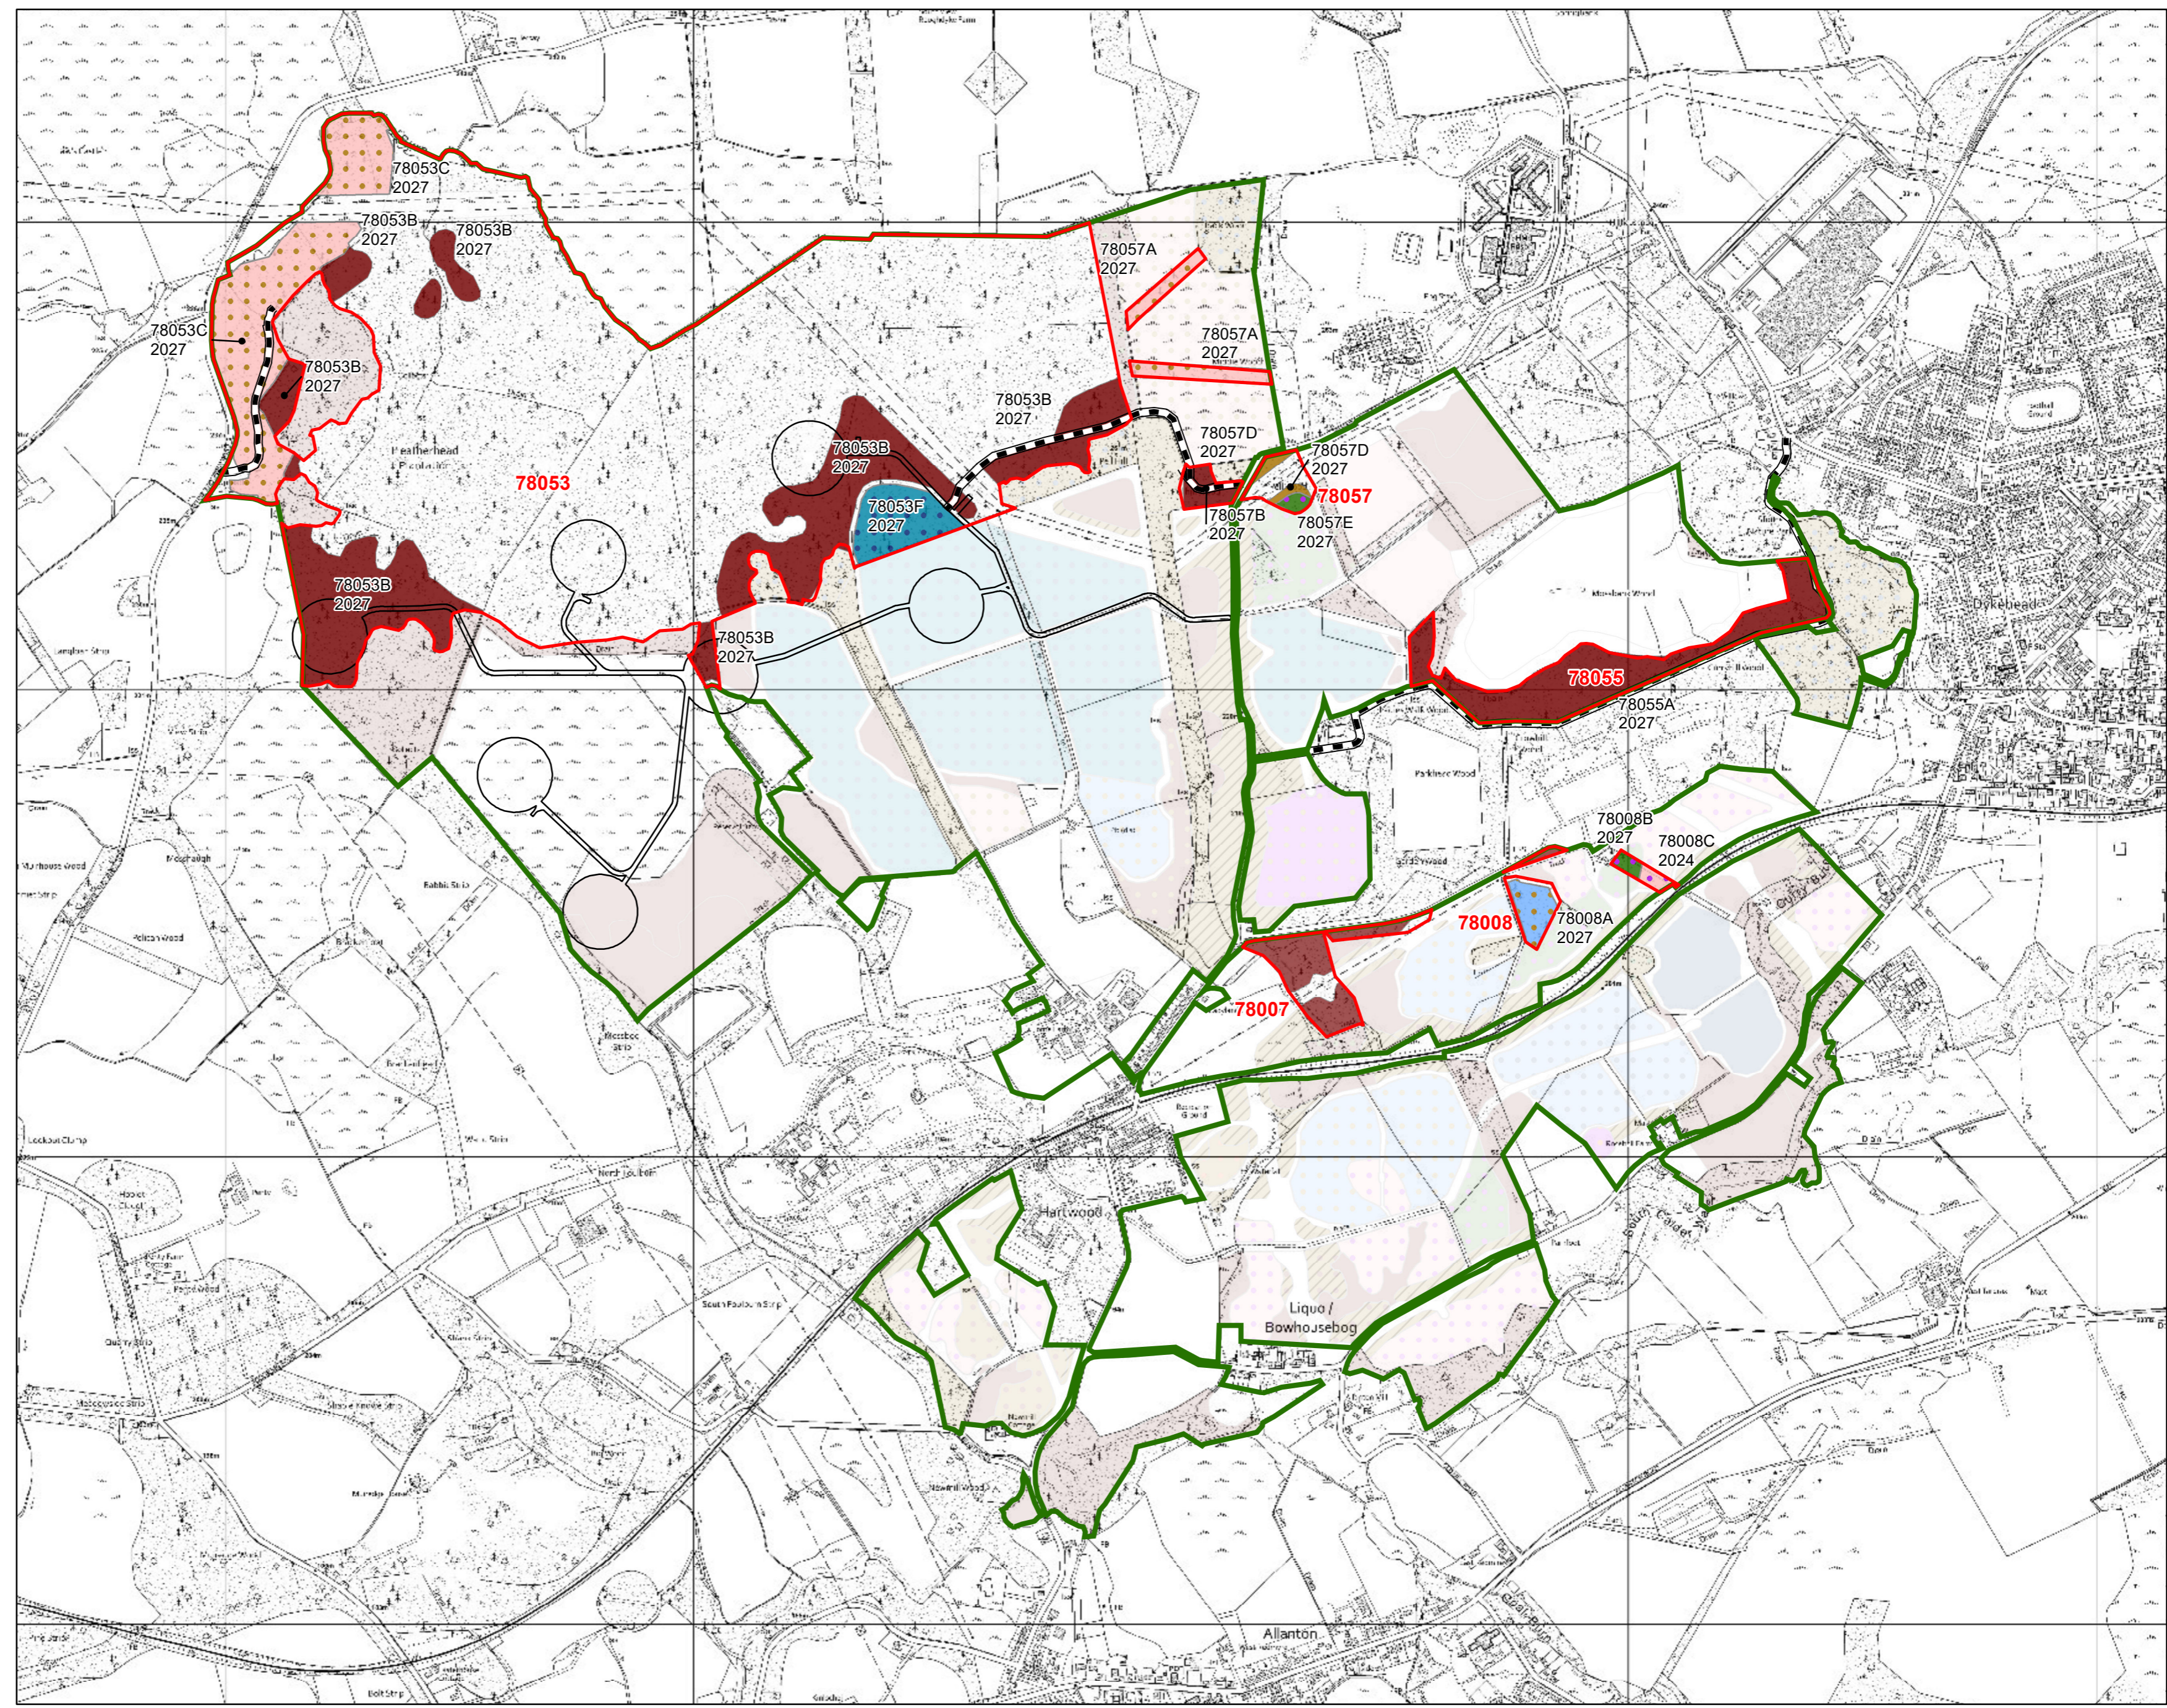

13b.

Hartwood Forests LMP Restocking map

Author: Sandy.Davidson

Scale @ A2: 1:10,000

Date: 15/02/2024

Legend

Land Management Plan boundary	Sitka Spruce with any Other Conifers
Approved windfarm area	Open
Forest Roads	Birch with any Other Broadleaves

2. **Scenario Restock Areas - Species Pure and Mixtures**

Birch with Oak	Other Broadleaves with any Other Native Broadleaves
Oak with Beech	Norway Spruce with any Other Conifers
Other Broadleaves with any Other Broadleaves	Other/Mixed Conifers
Native Mixed Broadleaves with any Other Broadleaves	Scots Pine with Oak
Norway Spruce with any Other Broadleaves	Native woody shrubs
Oak with any Other Broadleaves	
Other Broadleaves with Beech	

Reproduced by permission of Ordnance Survey on behalf of HMSO. © Crown copyright and database right [2024]. All rights reserved. Ordnance Survey Licence number [100021242]. © Getmapping Plc and Bluesky International Limited 2024.

Scotland's National Forest Estate is responsibly managed to the UK Woodland Assurance Standard.