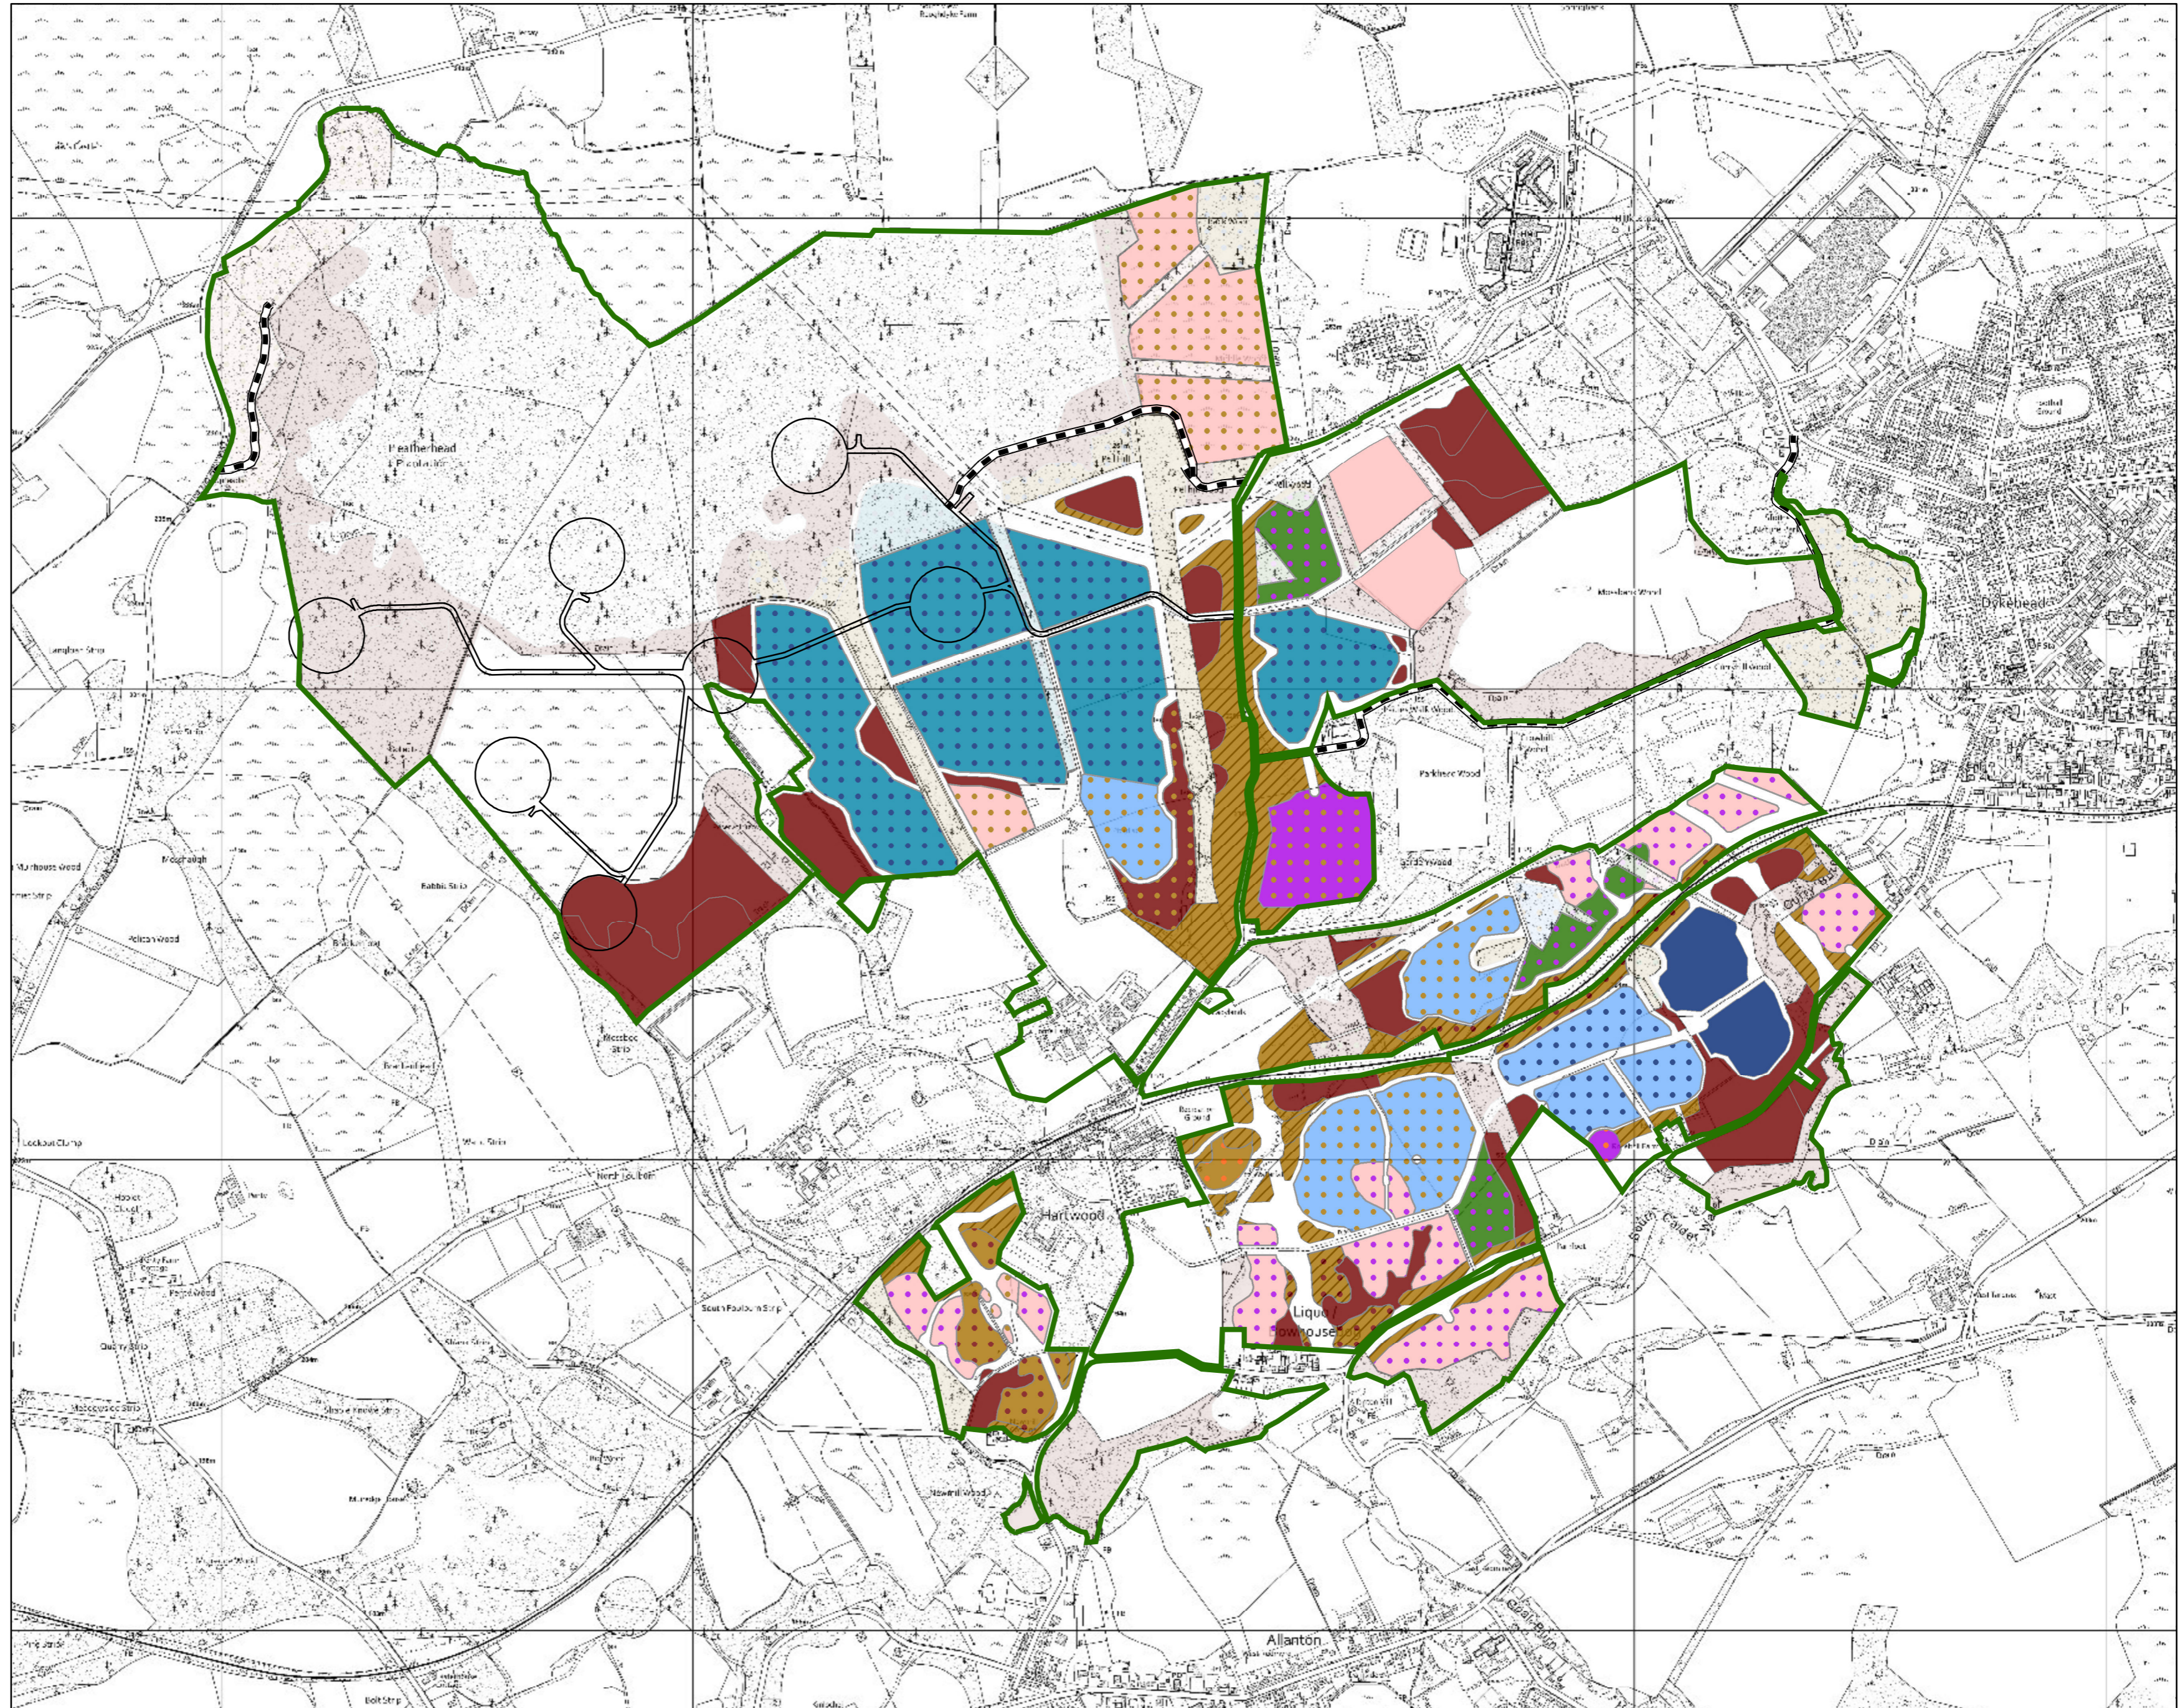

13a.

Hartwood Forests LMP Woodland creation map

Author: Sandy.Davidson

Scale @ A2: 1:10,000

Date: 15/02/2024

Legend

Land Management Plan boundary	Sitka Spruce with any Other Conifers
Approved windfarm area	Open
Forest Roads	Birch with any Other Broadleaves
Scenario Restock Areas - Species Pure and Mixtures	
Species	
Birch	Birch with Oak
Native Mixed Broadleaves	Oak with Beech
Other/Mixed Broadleaves	Other Broadleaves with any Other Native Broadleaves
Native Mixed Broadleaves with any Other Broadleaves	Norway Spruce with any Other Conifers
Norway Spruce with any Other Broadleaves	Other/Mixed Conifers
Oak with any Other Broadleaves	Scots Pine with Oak
Other Broadleaves with Beech	Native woody shrubs

0 0.075 0.15 0.3 0.45 0.6 Km

Reproduced by permission of Ordnance Survey on behalf of HMSO. © Crown copyright and database right [2024]. All rights reserved. Ordnance Survey Licence number [100021242]. © Getmapping Plc and Bluesky International Limited 2024.