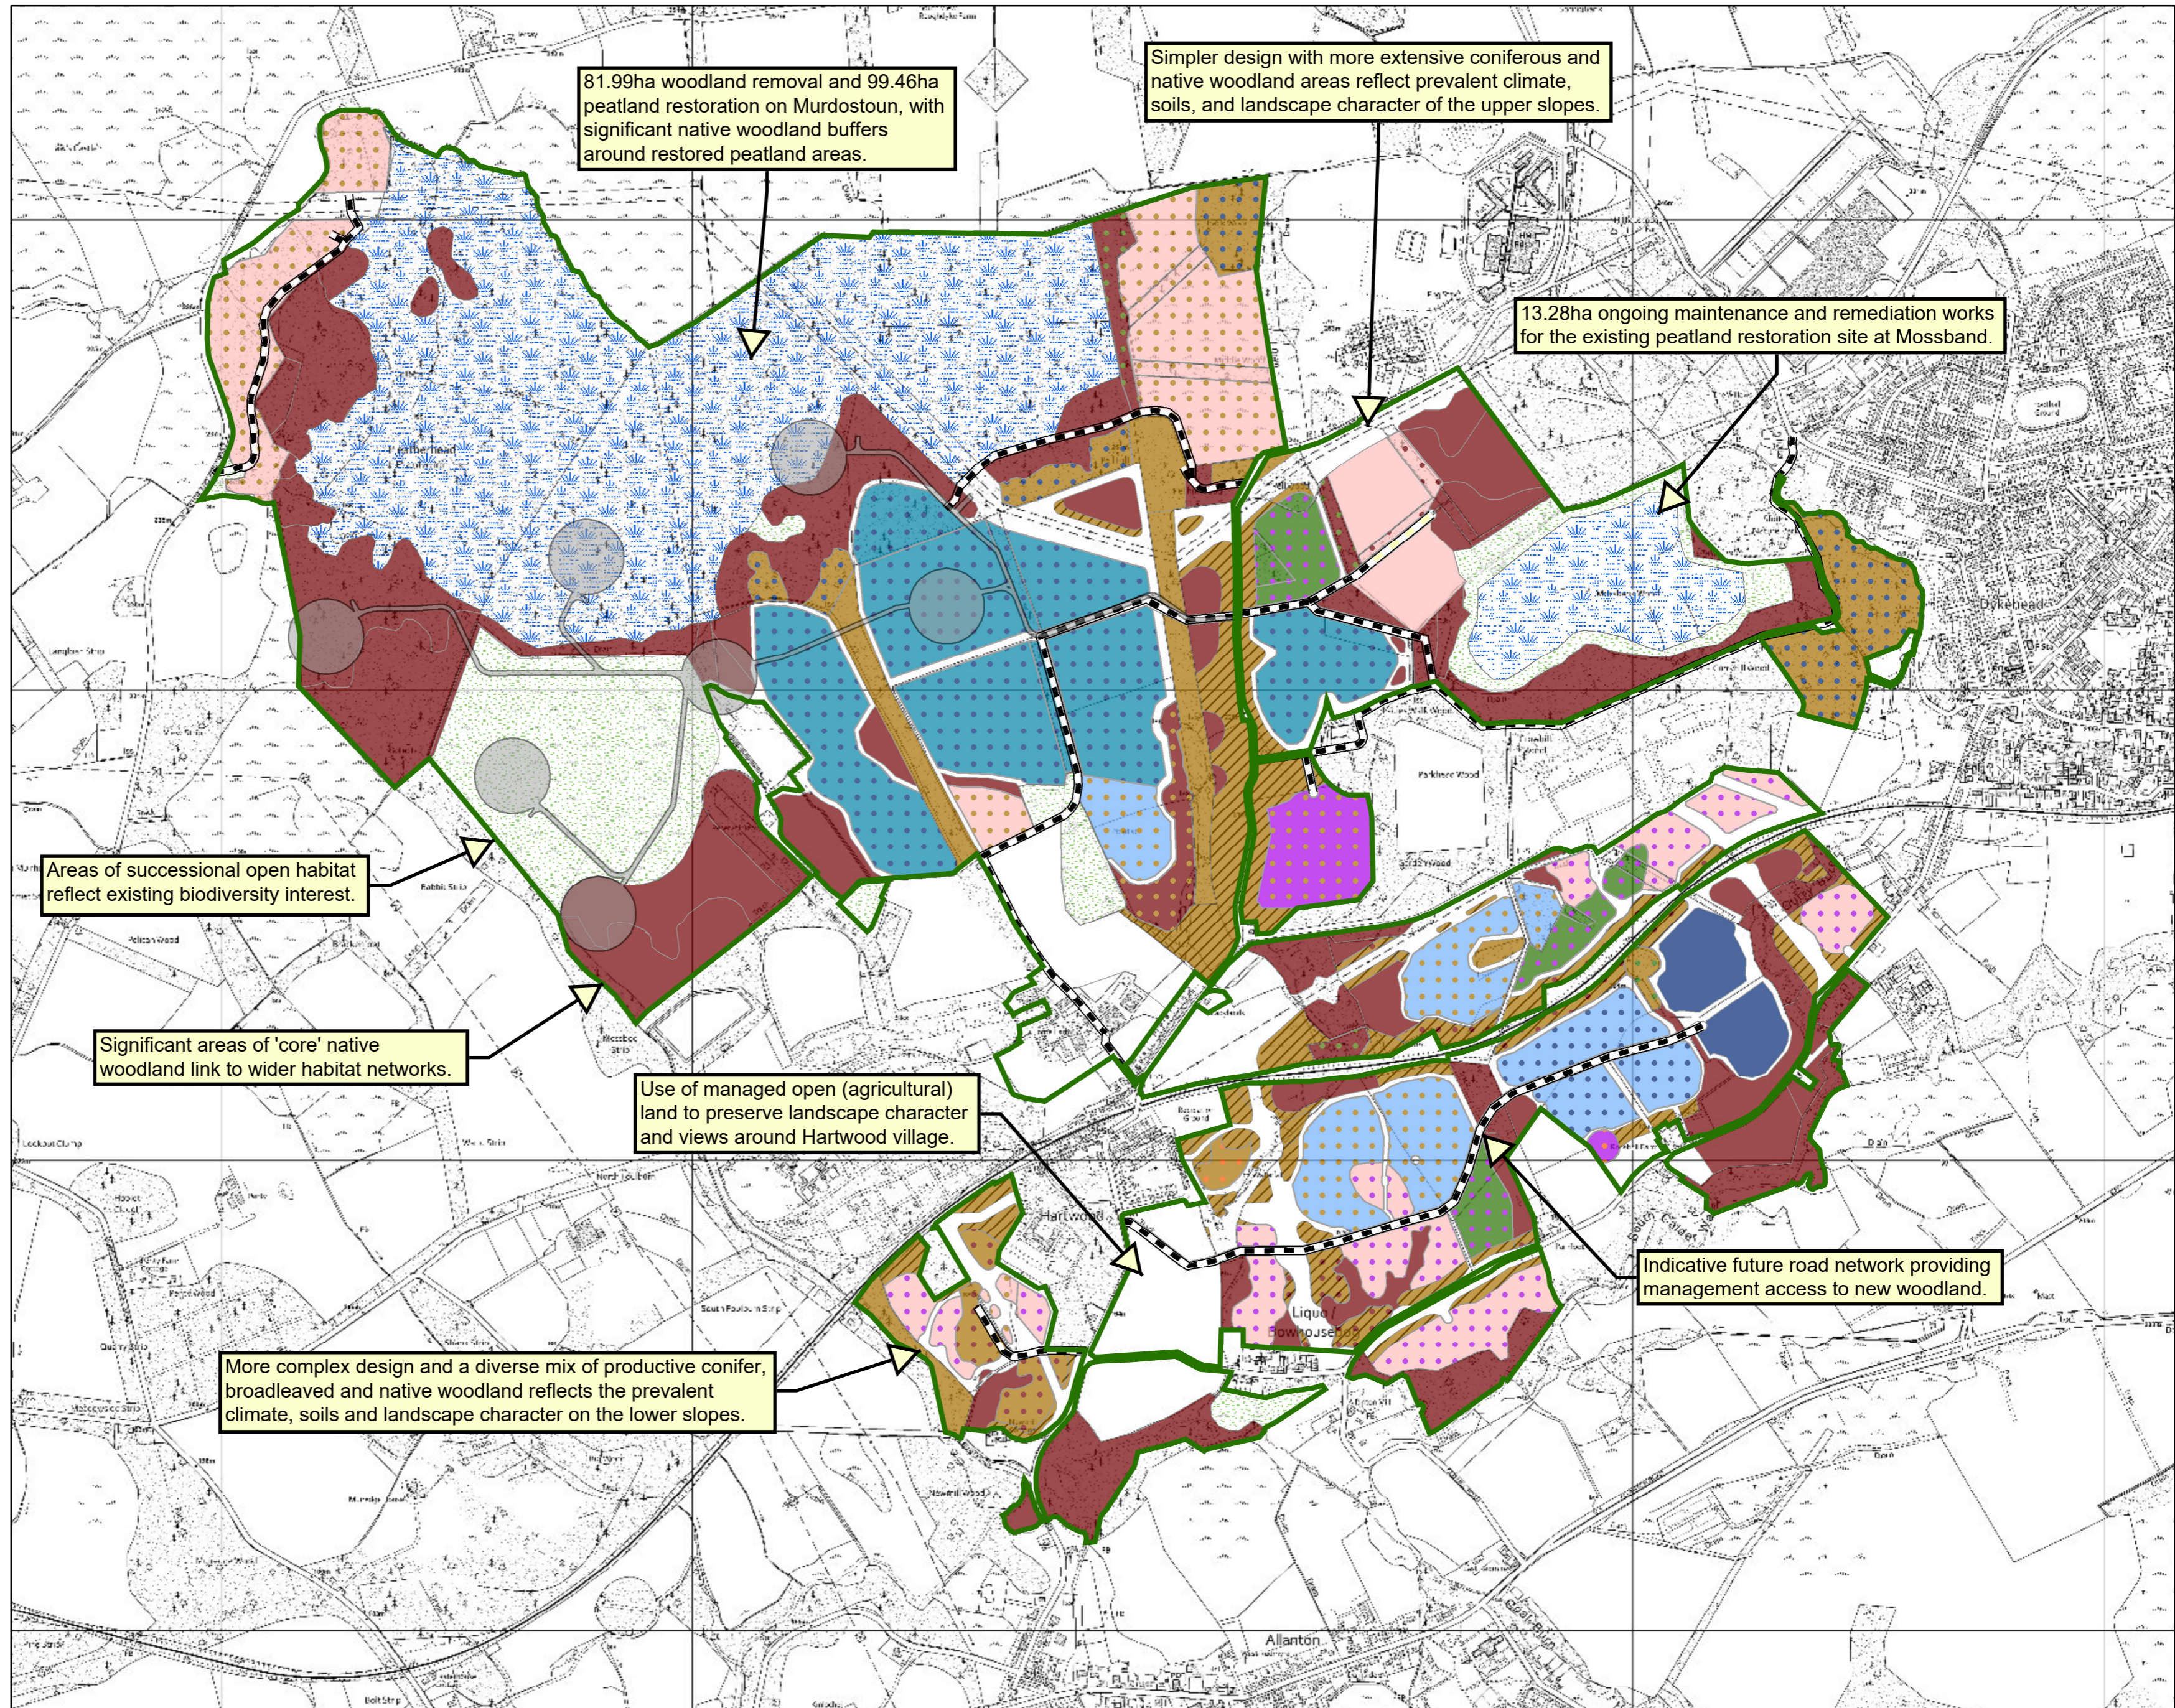

13.

**Hartwood Forests LMP
Future species map**

Author: Sandy.Davidson

Scale @ A2: 1:10,000

Date: 16/02/2024

Legend

- Land Management Plan boundary
- Approved windfarm area
- Forest Roads
- ATV Tracks
- **Future forest**
- **Species (pure and mixture)**
- Birch
- Native Mixed Broadleaves
- Other/Mixed Broadleaves
- Native Mixed Broadleaves with any Other Broadleaves
- Native Mixed Broadleaves with Scots Pine
- Norway Spruce with any Other Broadleaves
- Oak with any Other Broadleaves
- Other Broadleaves with Beech
- Other Broadleaves with any Other Conifers
- Sitka Spruce with any Other Conifers
- Open
- Birch with any Other Broadleaves
- Other Broadleaves with Scots Pine
- Birch with Oak
- Oak with Beech
- Other Broadleaves with any Other Native Broadleaves
- Norway Spruce with any Other Conifers
- Other/Mixed Conifers
- Birch with any Other Native Mixed Broadleaves
- Scots Pine with Oak
- Native woody shrubs
- Successional open
- Peatland restoration

0 0.075 0.15 0.3 0.45 0.6 Km

Reproduced by permission of Ordnance Survey on behalf of HMSO. © Crown copyright and database right [2024]. All rights reserved. Ordnance Survey Licence number [100021242]. © Getmapping Plc and Bluesky International Limited 2024.

Scotland's National Forest Estate is responsibly managed to the UK Woodland Assurance Standard.

Allanton