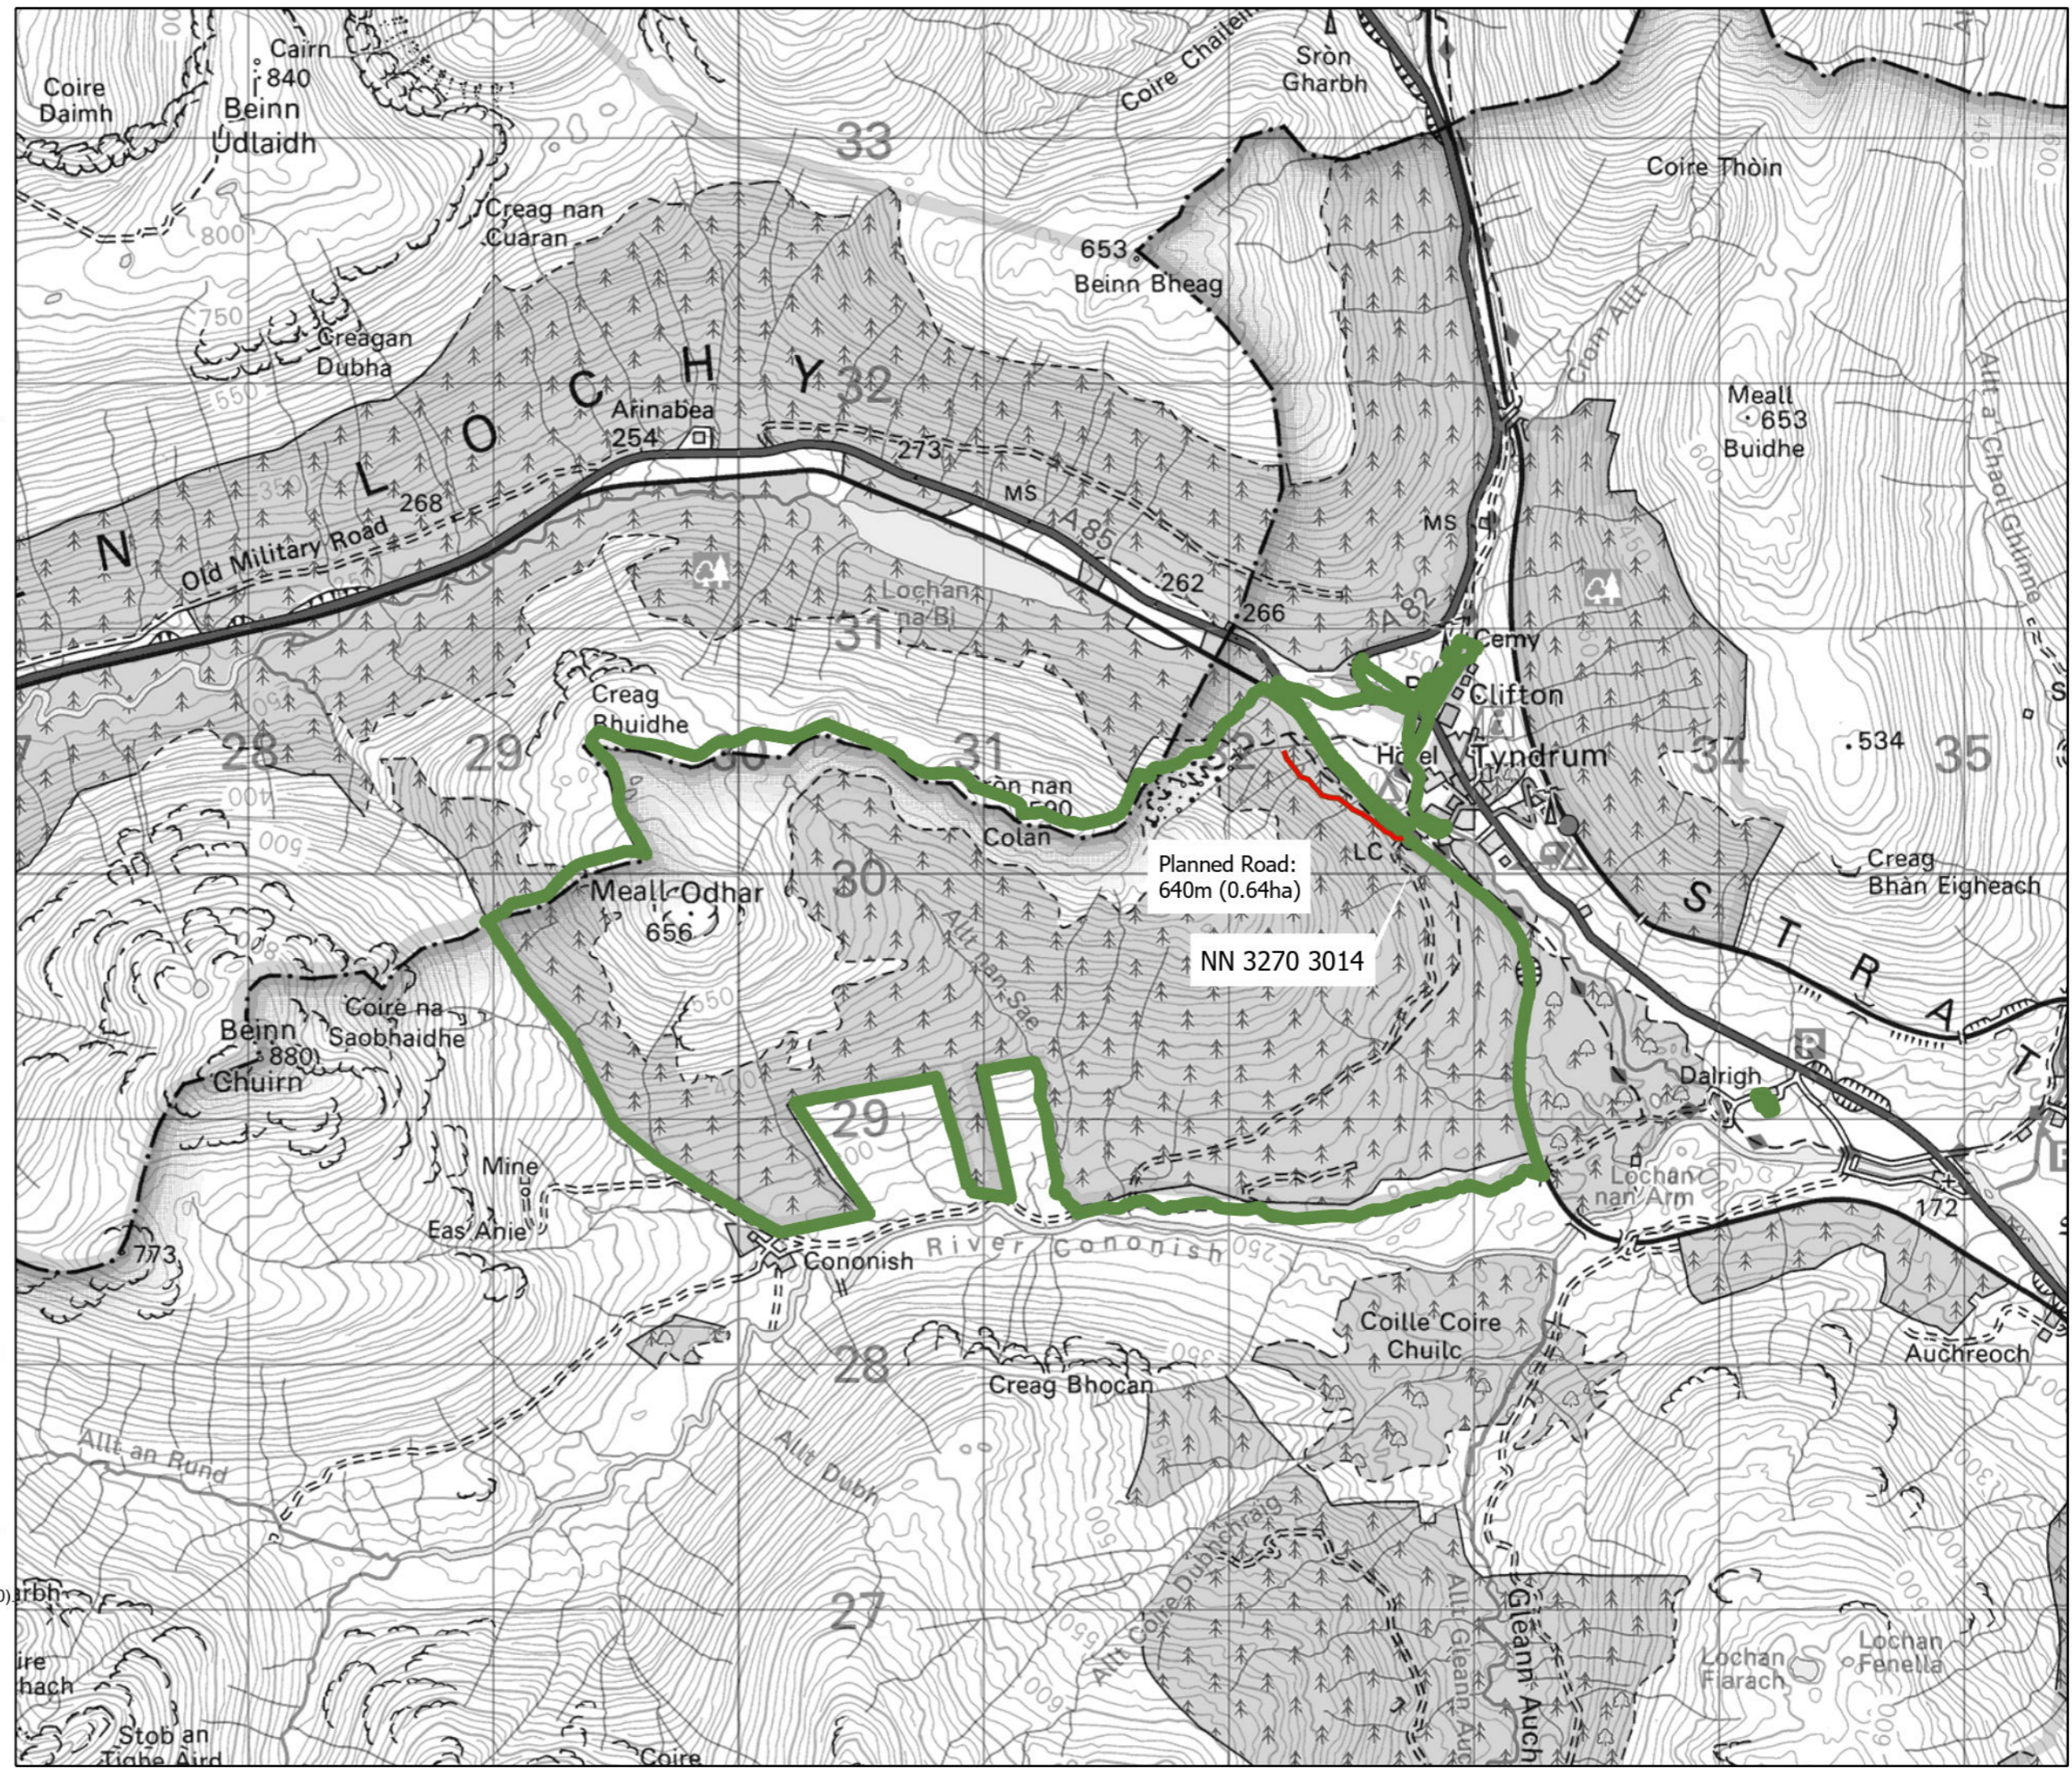

SOR: Location

Author: FLS Planning
 Scale @A3: 1:25,000
 Date: 2/10/2025

Legend

-  Plan Area
-  Planned Roads

Reproduced by permission of Ordnance Survey on behalf of HMSO.
 © Crown copyright and database right [2025]. All rights reserved.
 Ordnance Survey Licence number [100024925].
 © Getmapping Plc and Bluesky International Limited 2025.

Declaration by FLS as an Operator:
 All timber arising from the FLS National Forests and Land represents a negligible risk under EUTR (No 995/210)

Scotland's National Forest Estate is responsibly managed to the UK Woodland Assurance Standard.