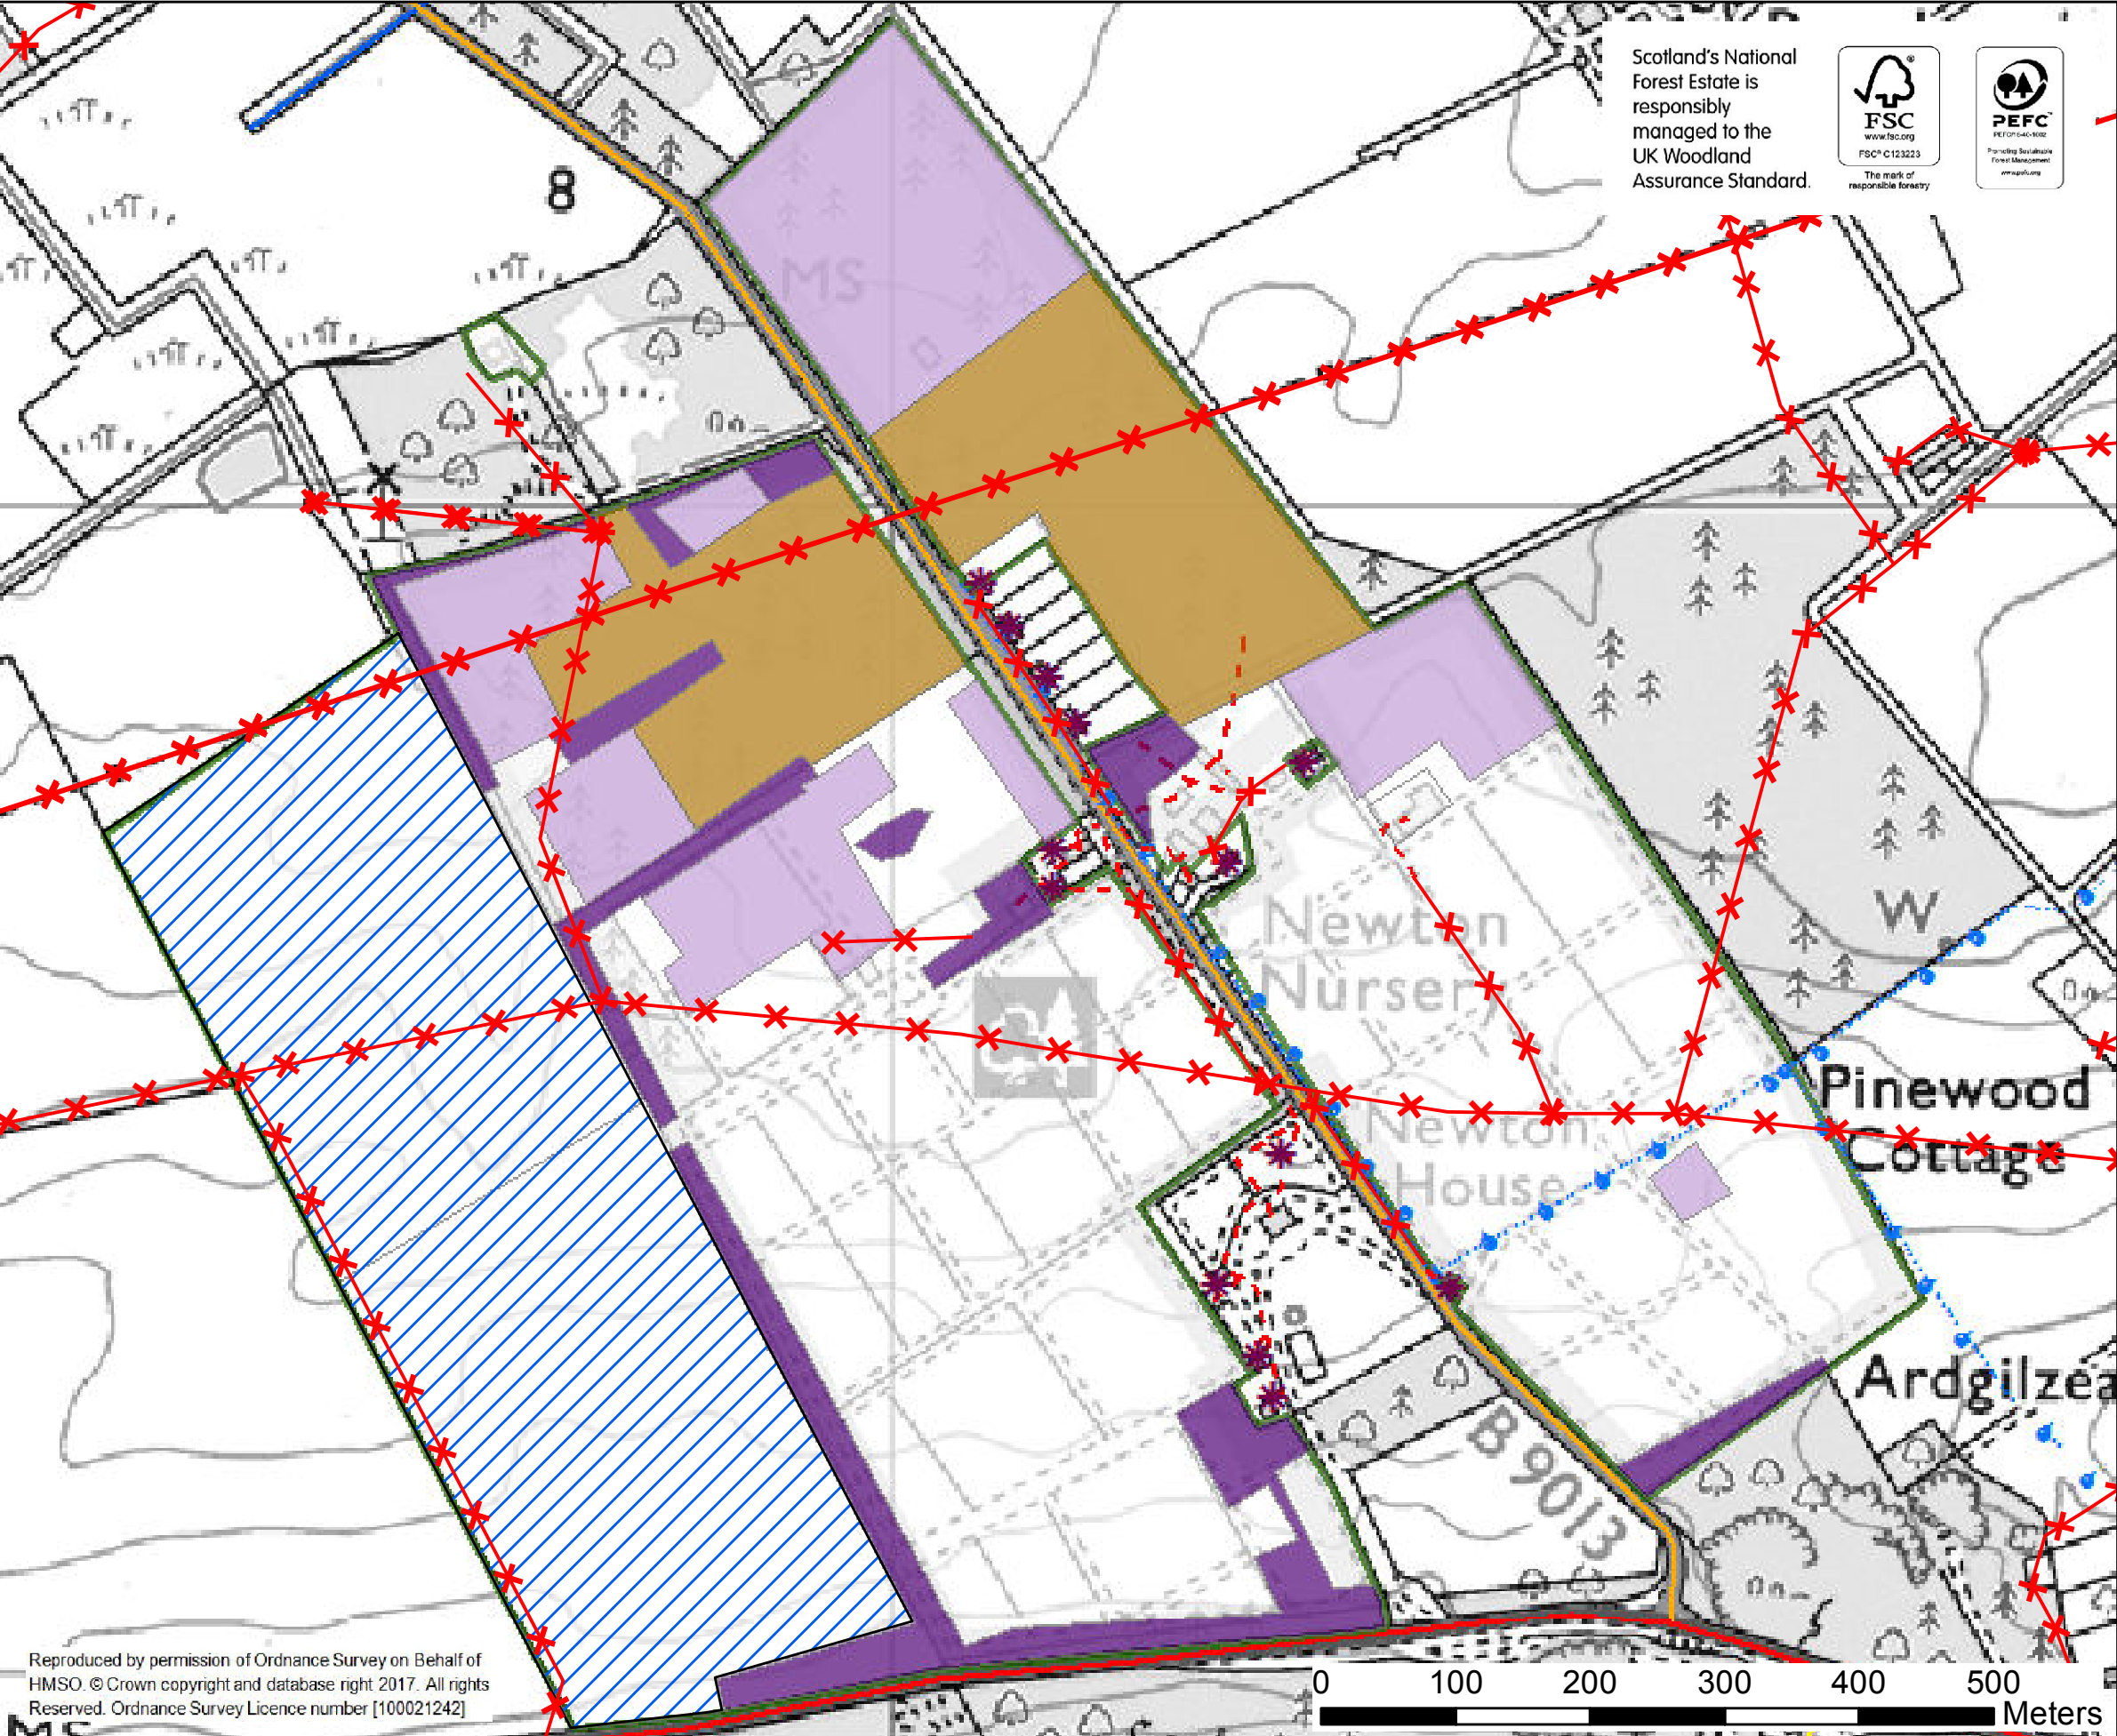

## Moray & Aberdeenshire Forest District Newton nursery

### Map 3 Management & future species

O.S. Grid Ref NJ162 637

Date July 2017

Scale: 1:5,000 @ A3

- Neighbouring property
- Powerline
- Underground powerline
- Water supply pipe
- Leased ground
- Broadleaf restock
- Long term retention
- Seed orchard
- Open

Reproduced by permission of Ordnance Survey on Behalf of HMSO. © Crown copyright and database right 2017. All rights Reserved. Ordnance Survey Licence number [100021242]