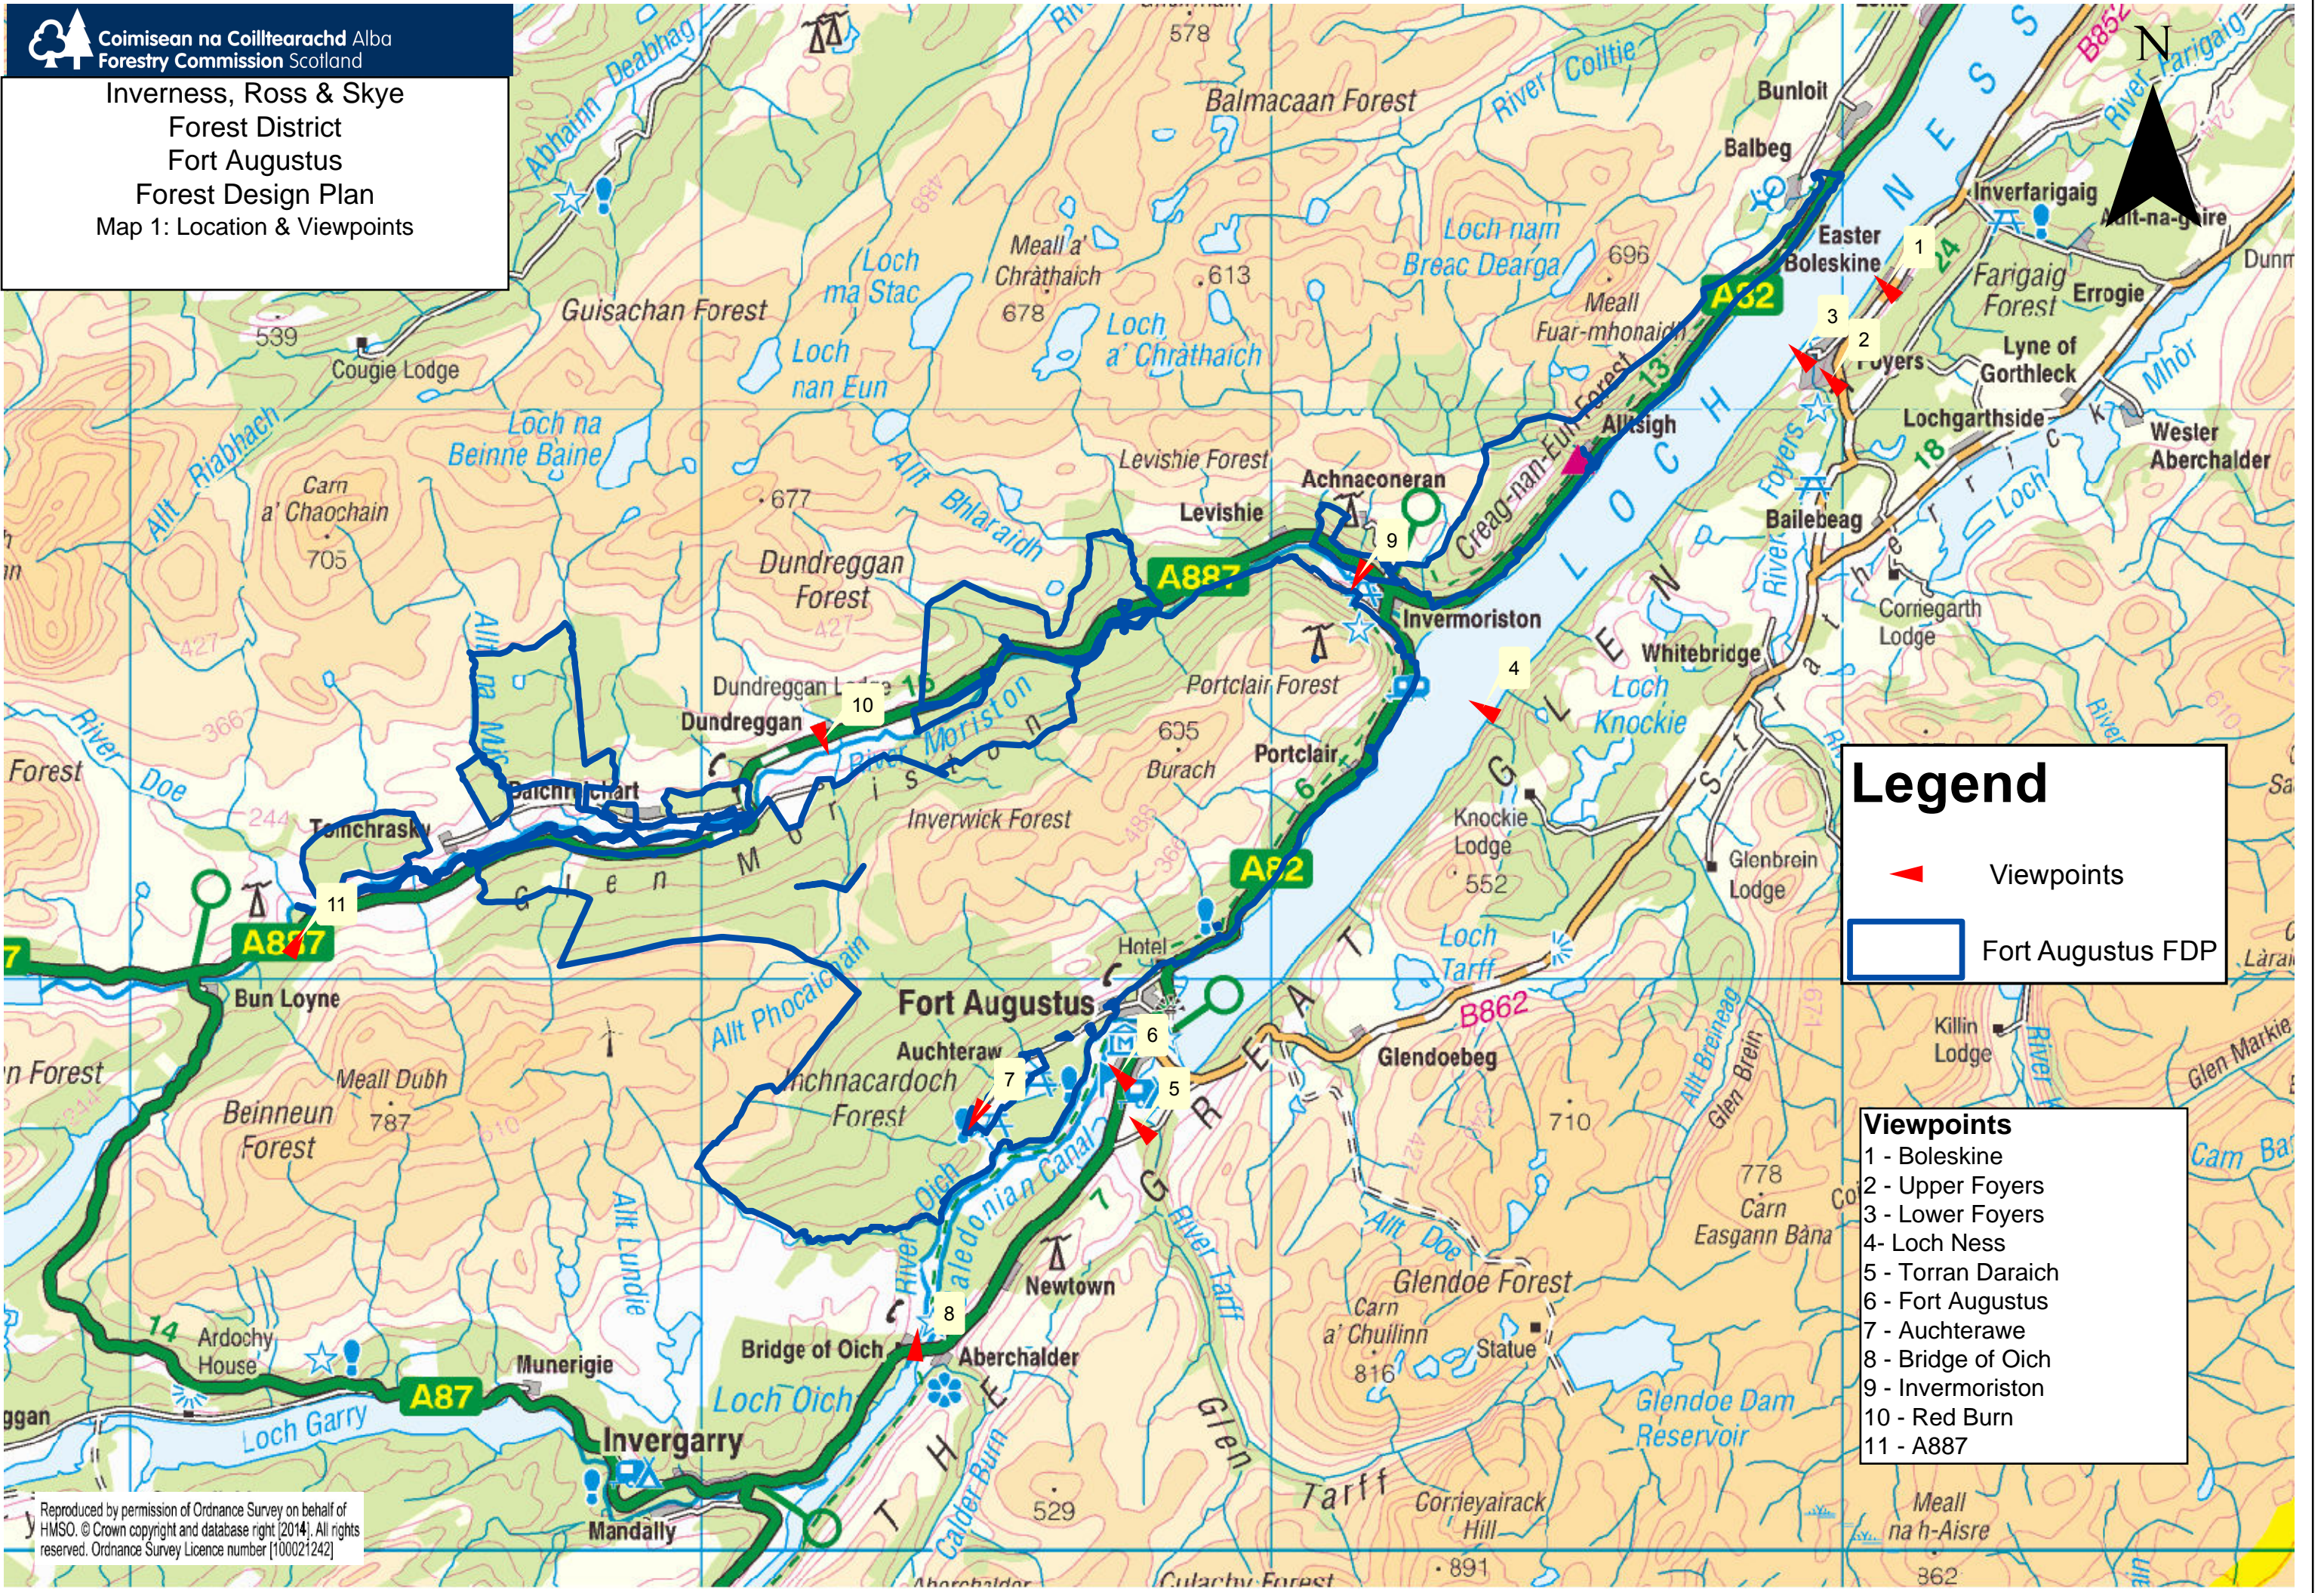

Coimisean na Coilltearachd Alba
Forestry Commission Scotland

Inverness, Ross & Skye
Forest District
Fort Augustus
Forest Design Plan
Map 1: Location & Viewpoints

Legend

- Viewpoints
- Fort Augustus FDP

- ### Viewpoints
- 1 - Boleskine
 - 2 - Upper Foyers
 - 3 - Lower Foyers
 - 4 - Loch Ness
 - 5 - Torran Daraich
 - 6 - Fort Augustus
 - 7 - Auchterawe
 - 8 - Bridge of Oich
 - 9 - Invermoriston
 - 10 - Red Burn
 - 11 - A887

Reproduced by permission of Ordnance Survey on behalf of HMSO. © Crown copyright and database right (2014). All rights reserved. Ordnance Survey Licence number [100021242]