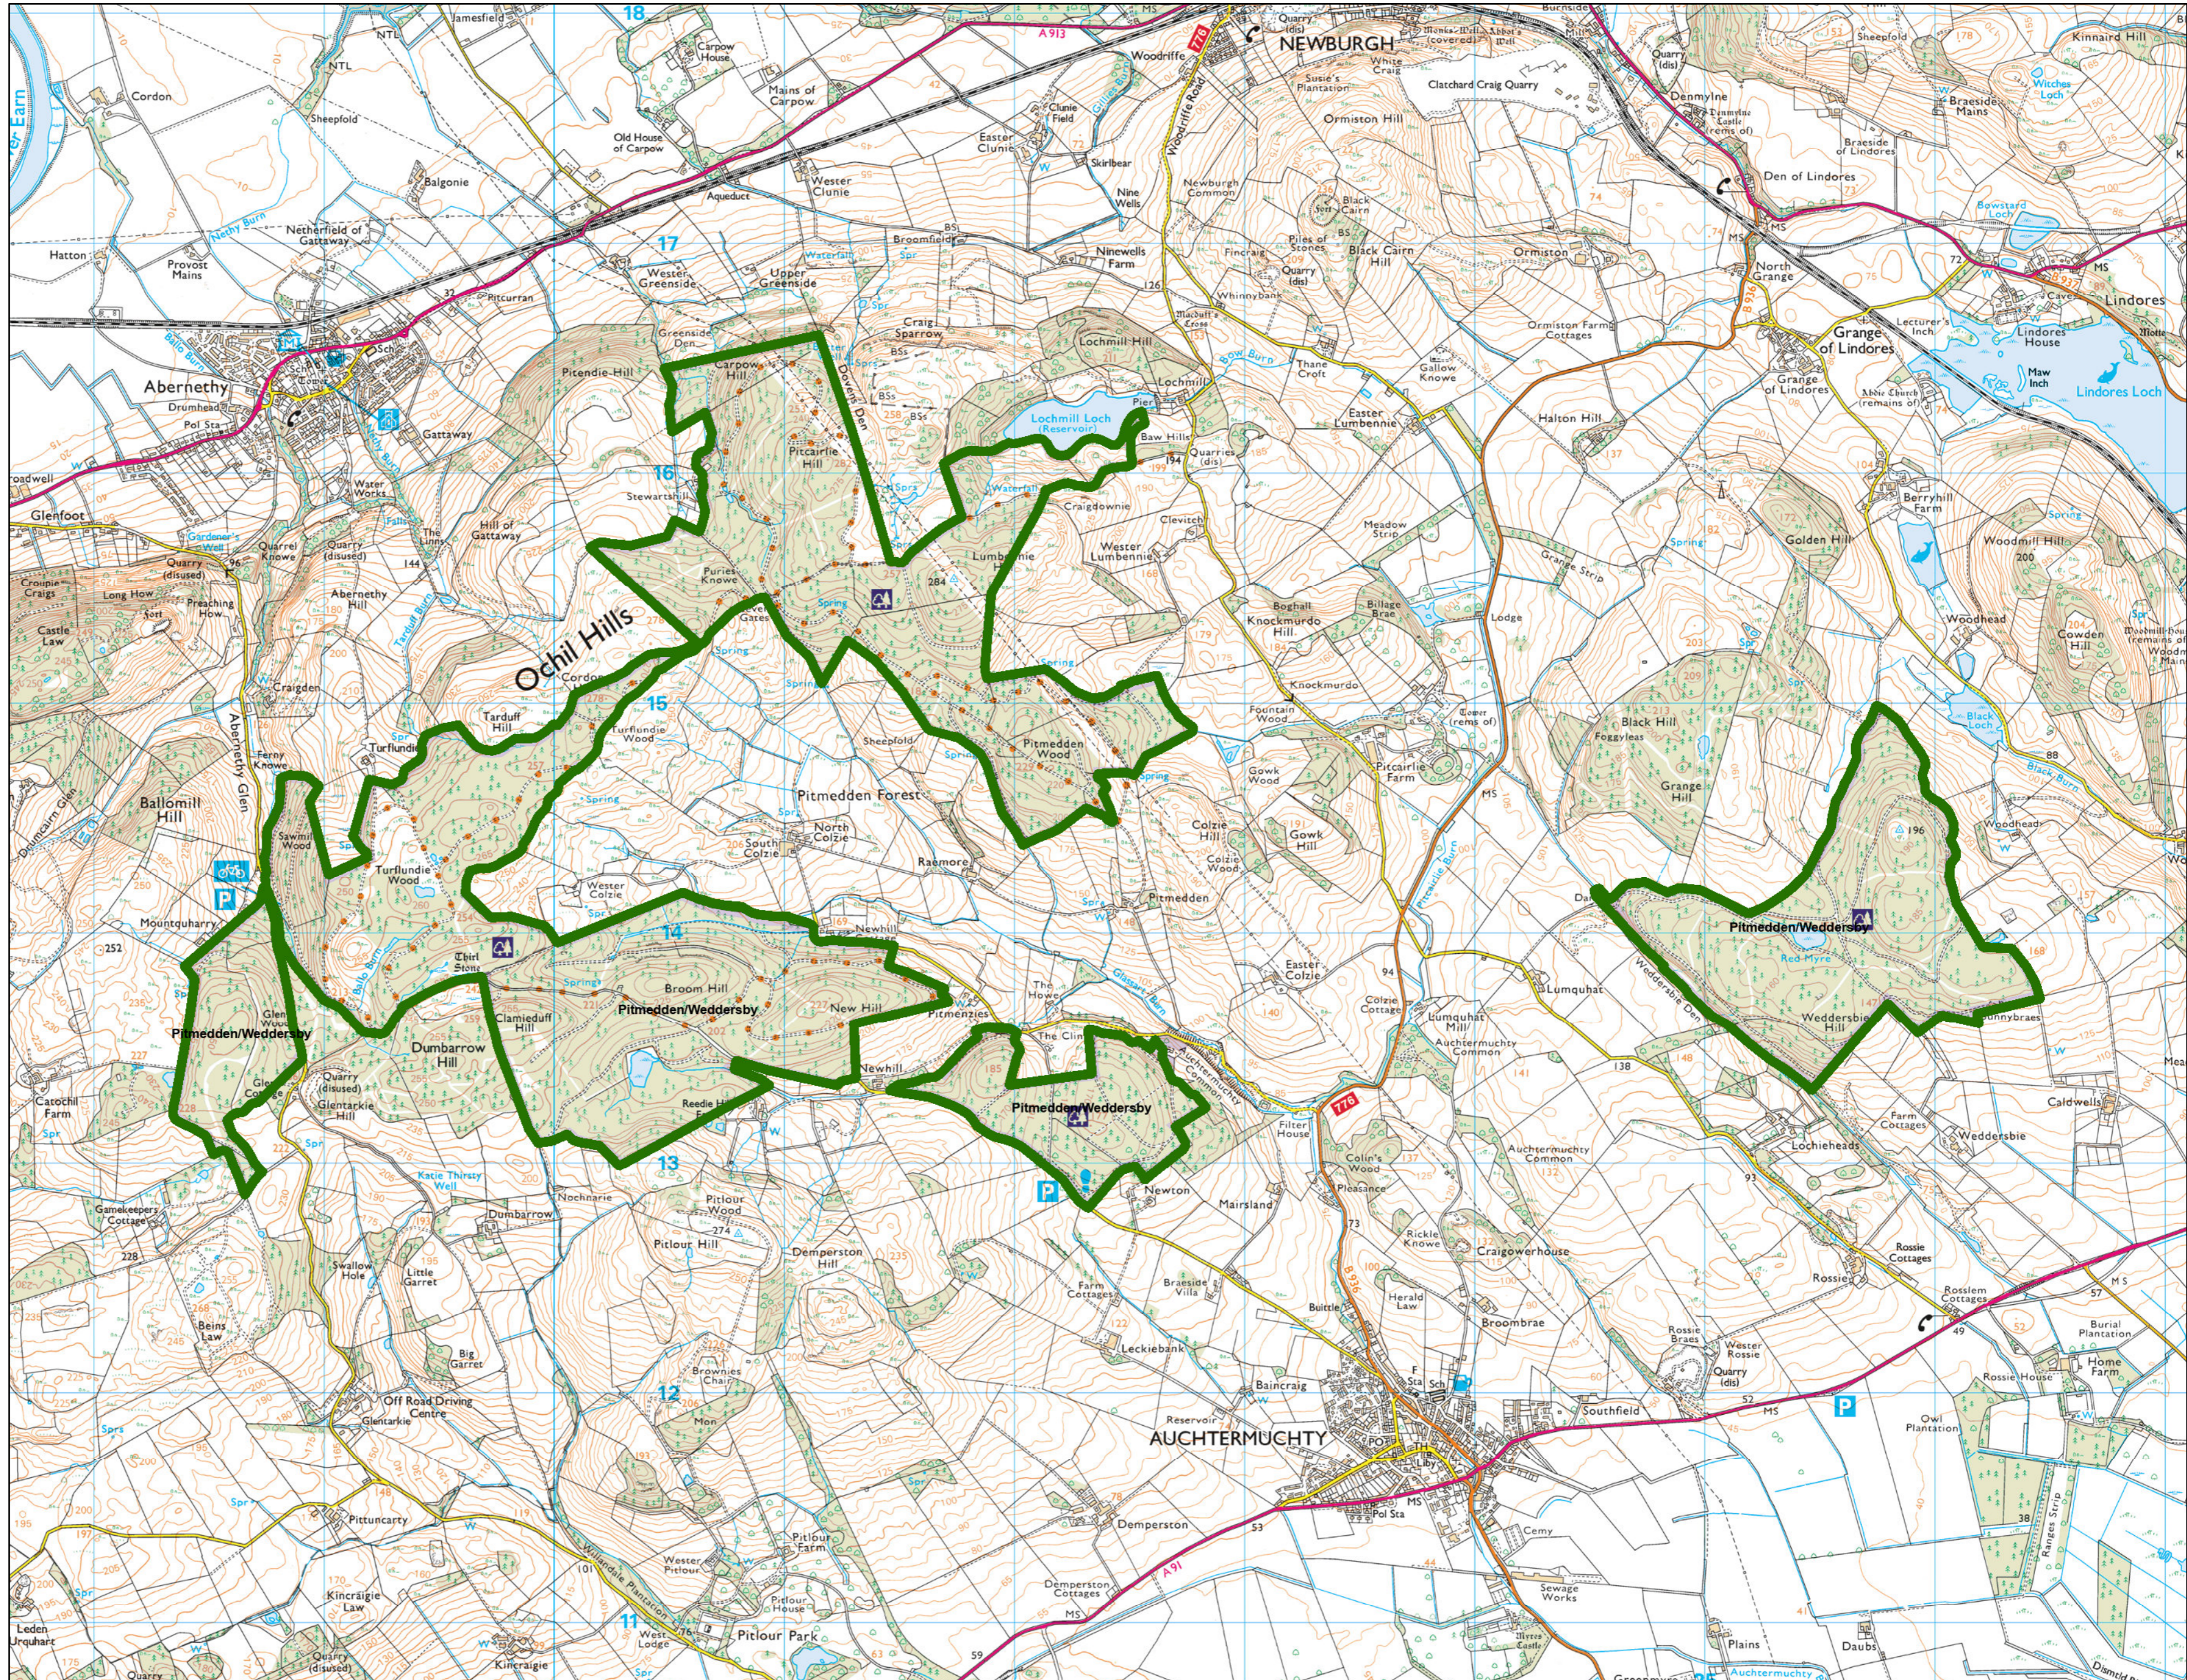

# Pitmedden and Weddersby Location Map

Untitled

Author: Ben Griffin

Scale @ A2: 1:20,000

Date: 11/09/2023

### Legend

#### Blocks

Blocks

Reproduced by permission of Ordnance Survey on behalf of HMSO. © Crown copyright and database right 2023. All rights reserved. Ordnance Survey Licence number 100024925. © Getmapping Plc and Bluesky International Limited 2023.