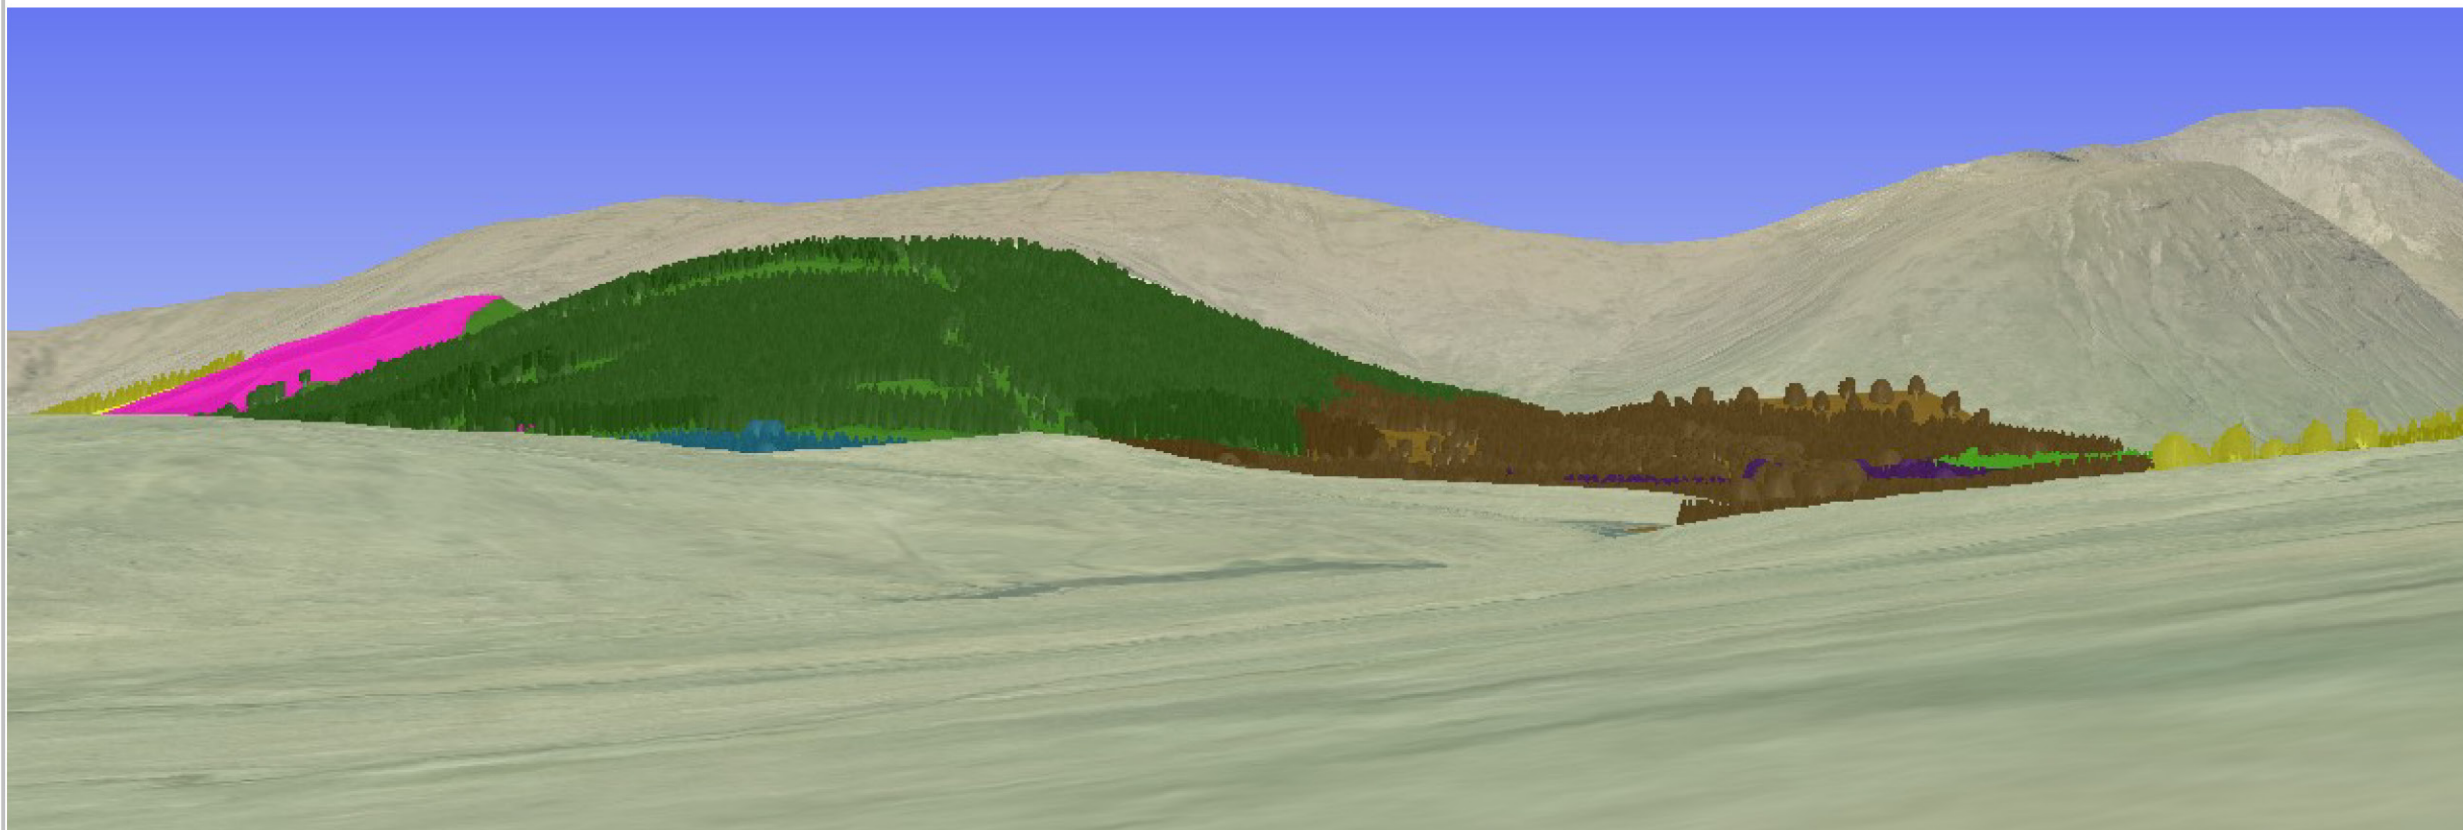

West Region Ishriff

View: Glenmore looking West
Grid Ref: NM655321
Date: Feb 2021

Visualisation of Felling proposals

Visualisation year

Photograph 2020

Felling 2021

Felling Phases have a rolling 5 year period and
for visualisations start on the date shown above.

	Felled or fell year requires review 2 stems 29.72Ha 7%
	Phase 3: between 10 and 14 years 102104 stems 58.98Ha 14%
	Phase 4: between 15 and 19 years 124973 stems 64.54Ha 15%
	Phase 5: between 20 and 24 years 225842 stems 125.49Ha 29%
	Phase 6: between 25 and 29 years 67654 stems 42.72Ha 10%
	Phase 7: 30 years and greater 131171 stems 81.78Ha 19%
	Long Term retention 60617 stems 33.36Ha 8%