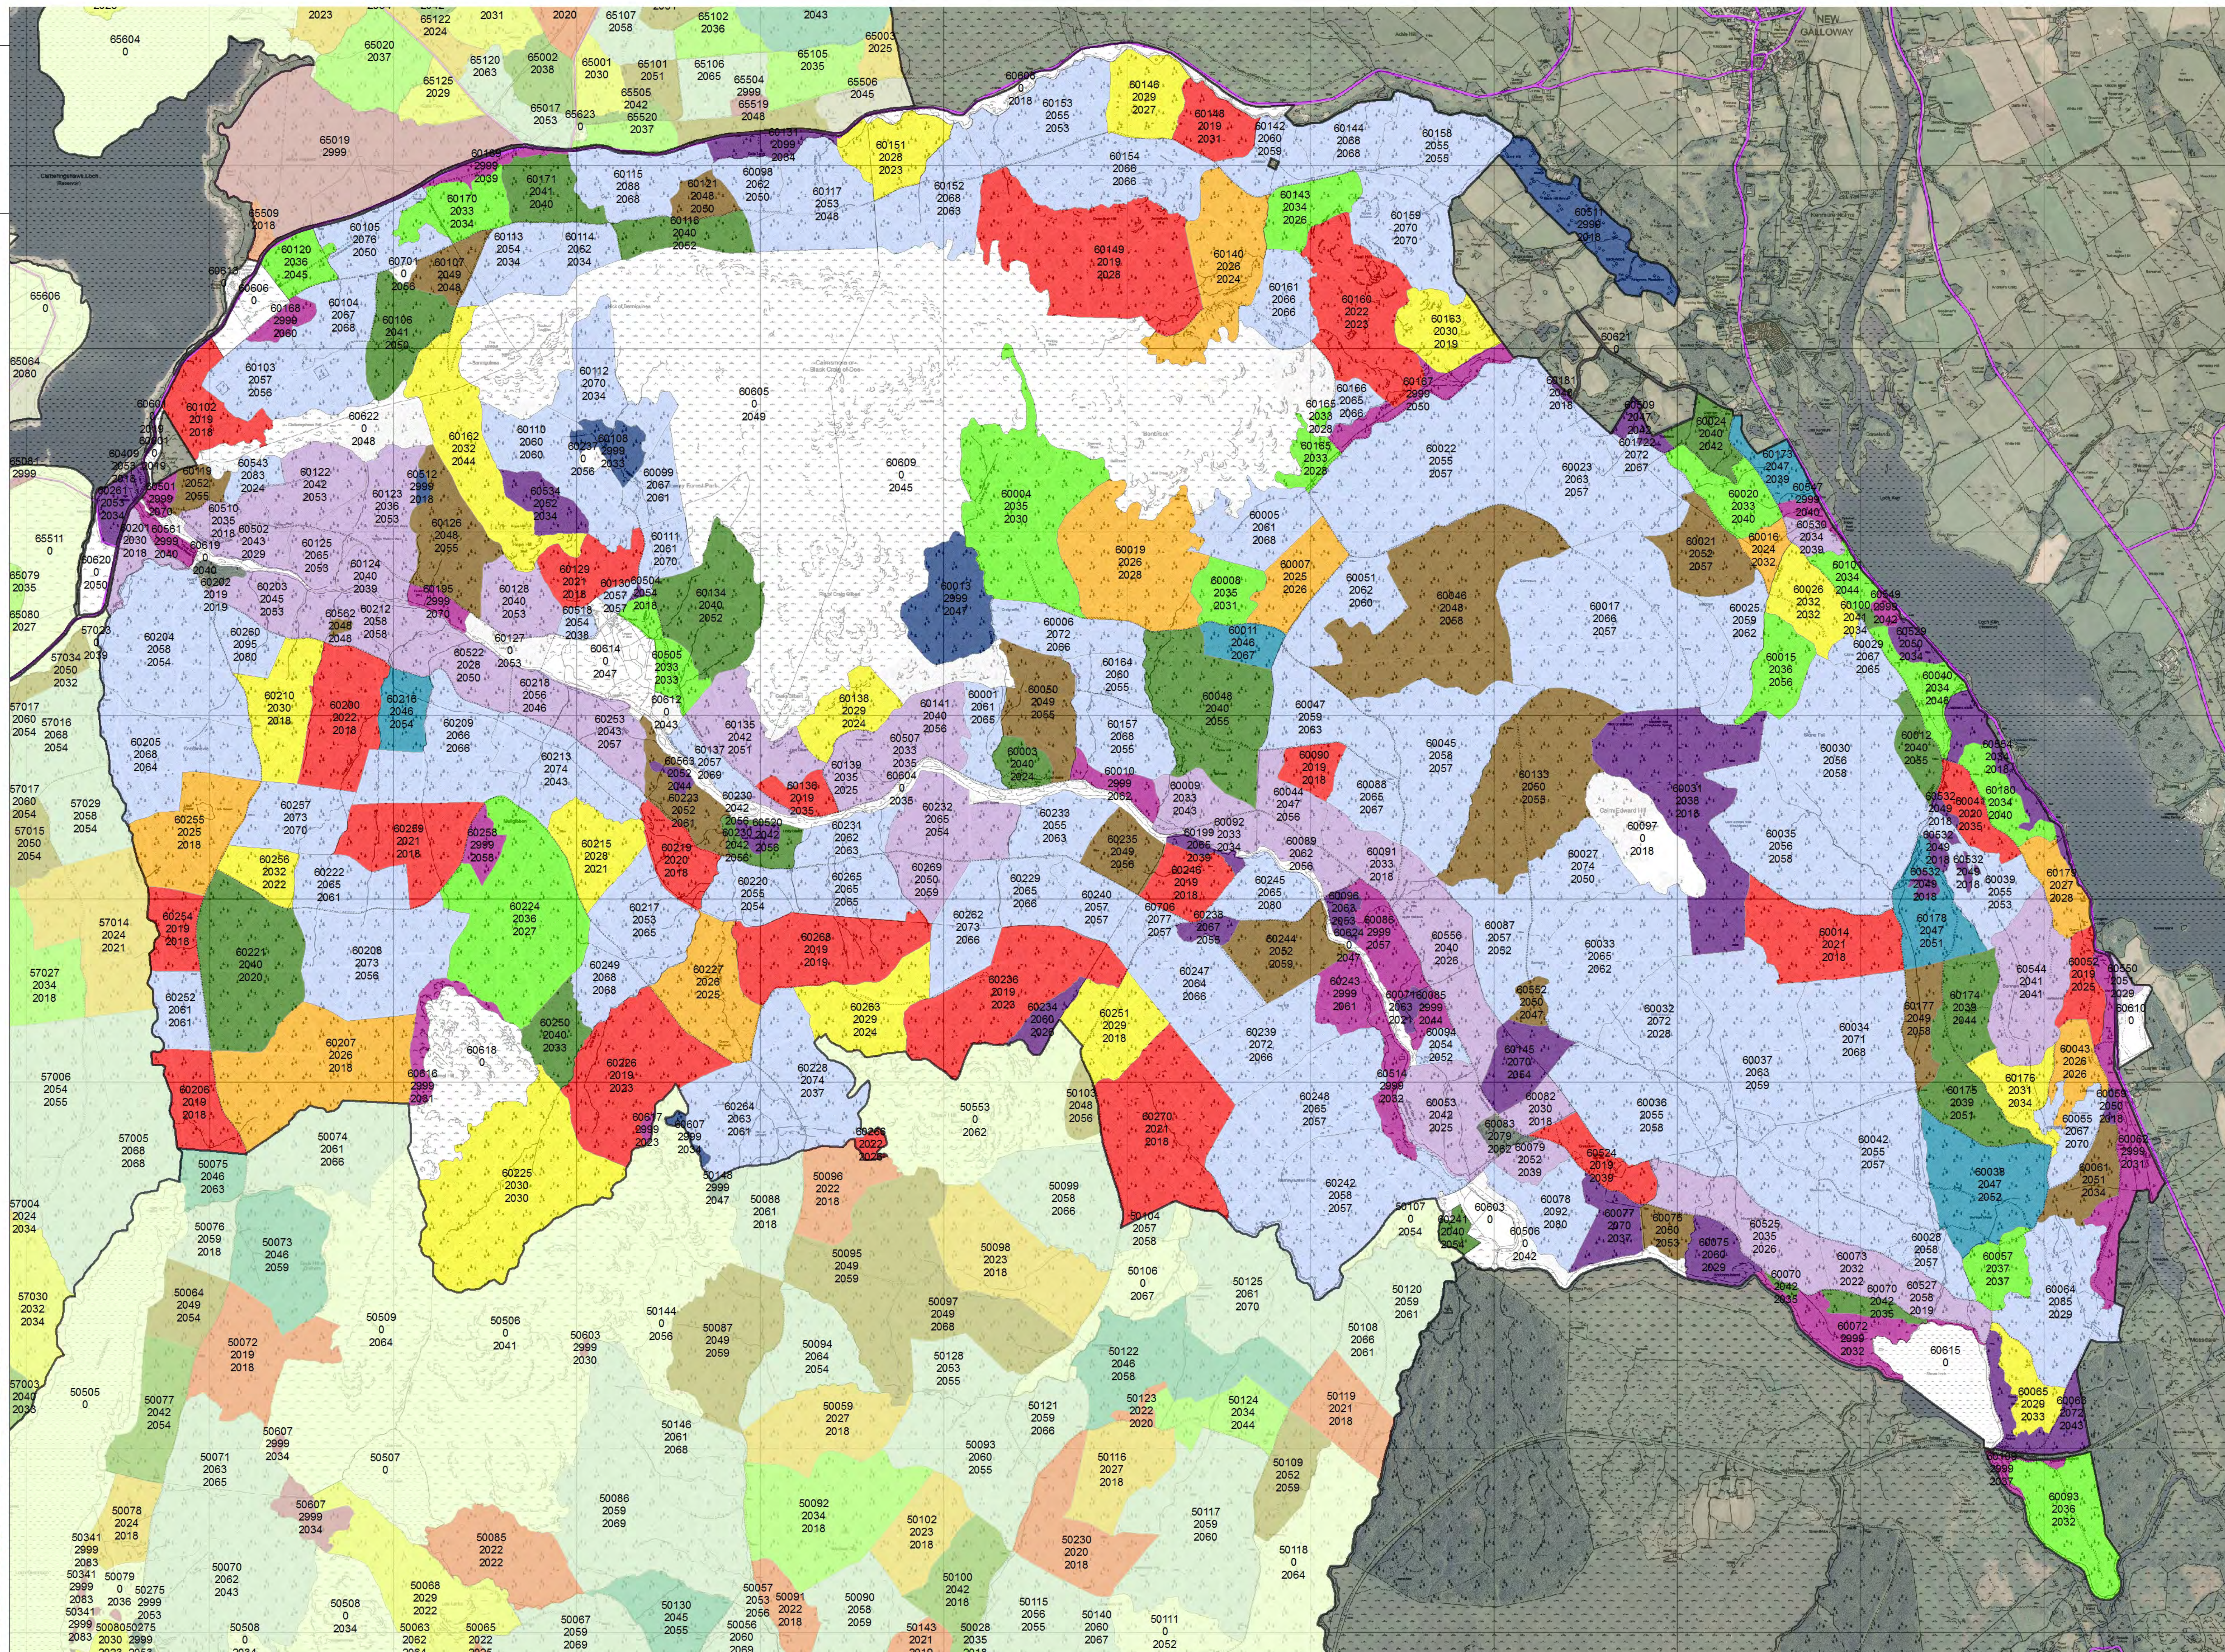

Galloway Forest District

Bennan Land Management Plan

Management Map

Scale @ A0: 1:12,000

Date: 13 March 2018

Legend

- Felled
- Phase 1 felling (2018 - 2022)
- Phase 2 felling (2023 - 2027)
- Phase 3 felling (2028 - 2032)
- Phase 4 felling (2033 - 2037)
- Phase 5 felling (2038 - 2042)
- Phase 6 felling (2043 - 2047)
- Phase 7 felling (2048 - 2052)
- After 2052
- Natural reserve
- Long term retention
- Minimum Intervention
- Low impact silviculture
- Open

Scotland's National Forest Estate is responsibly managed to the UK Woodland Assurance Standard