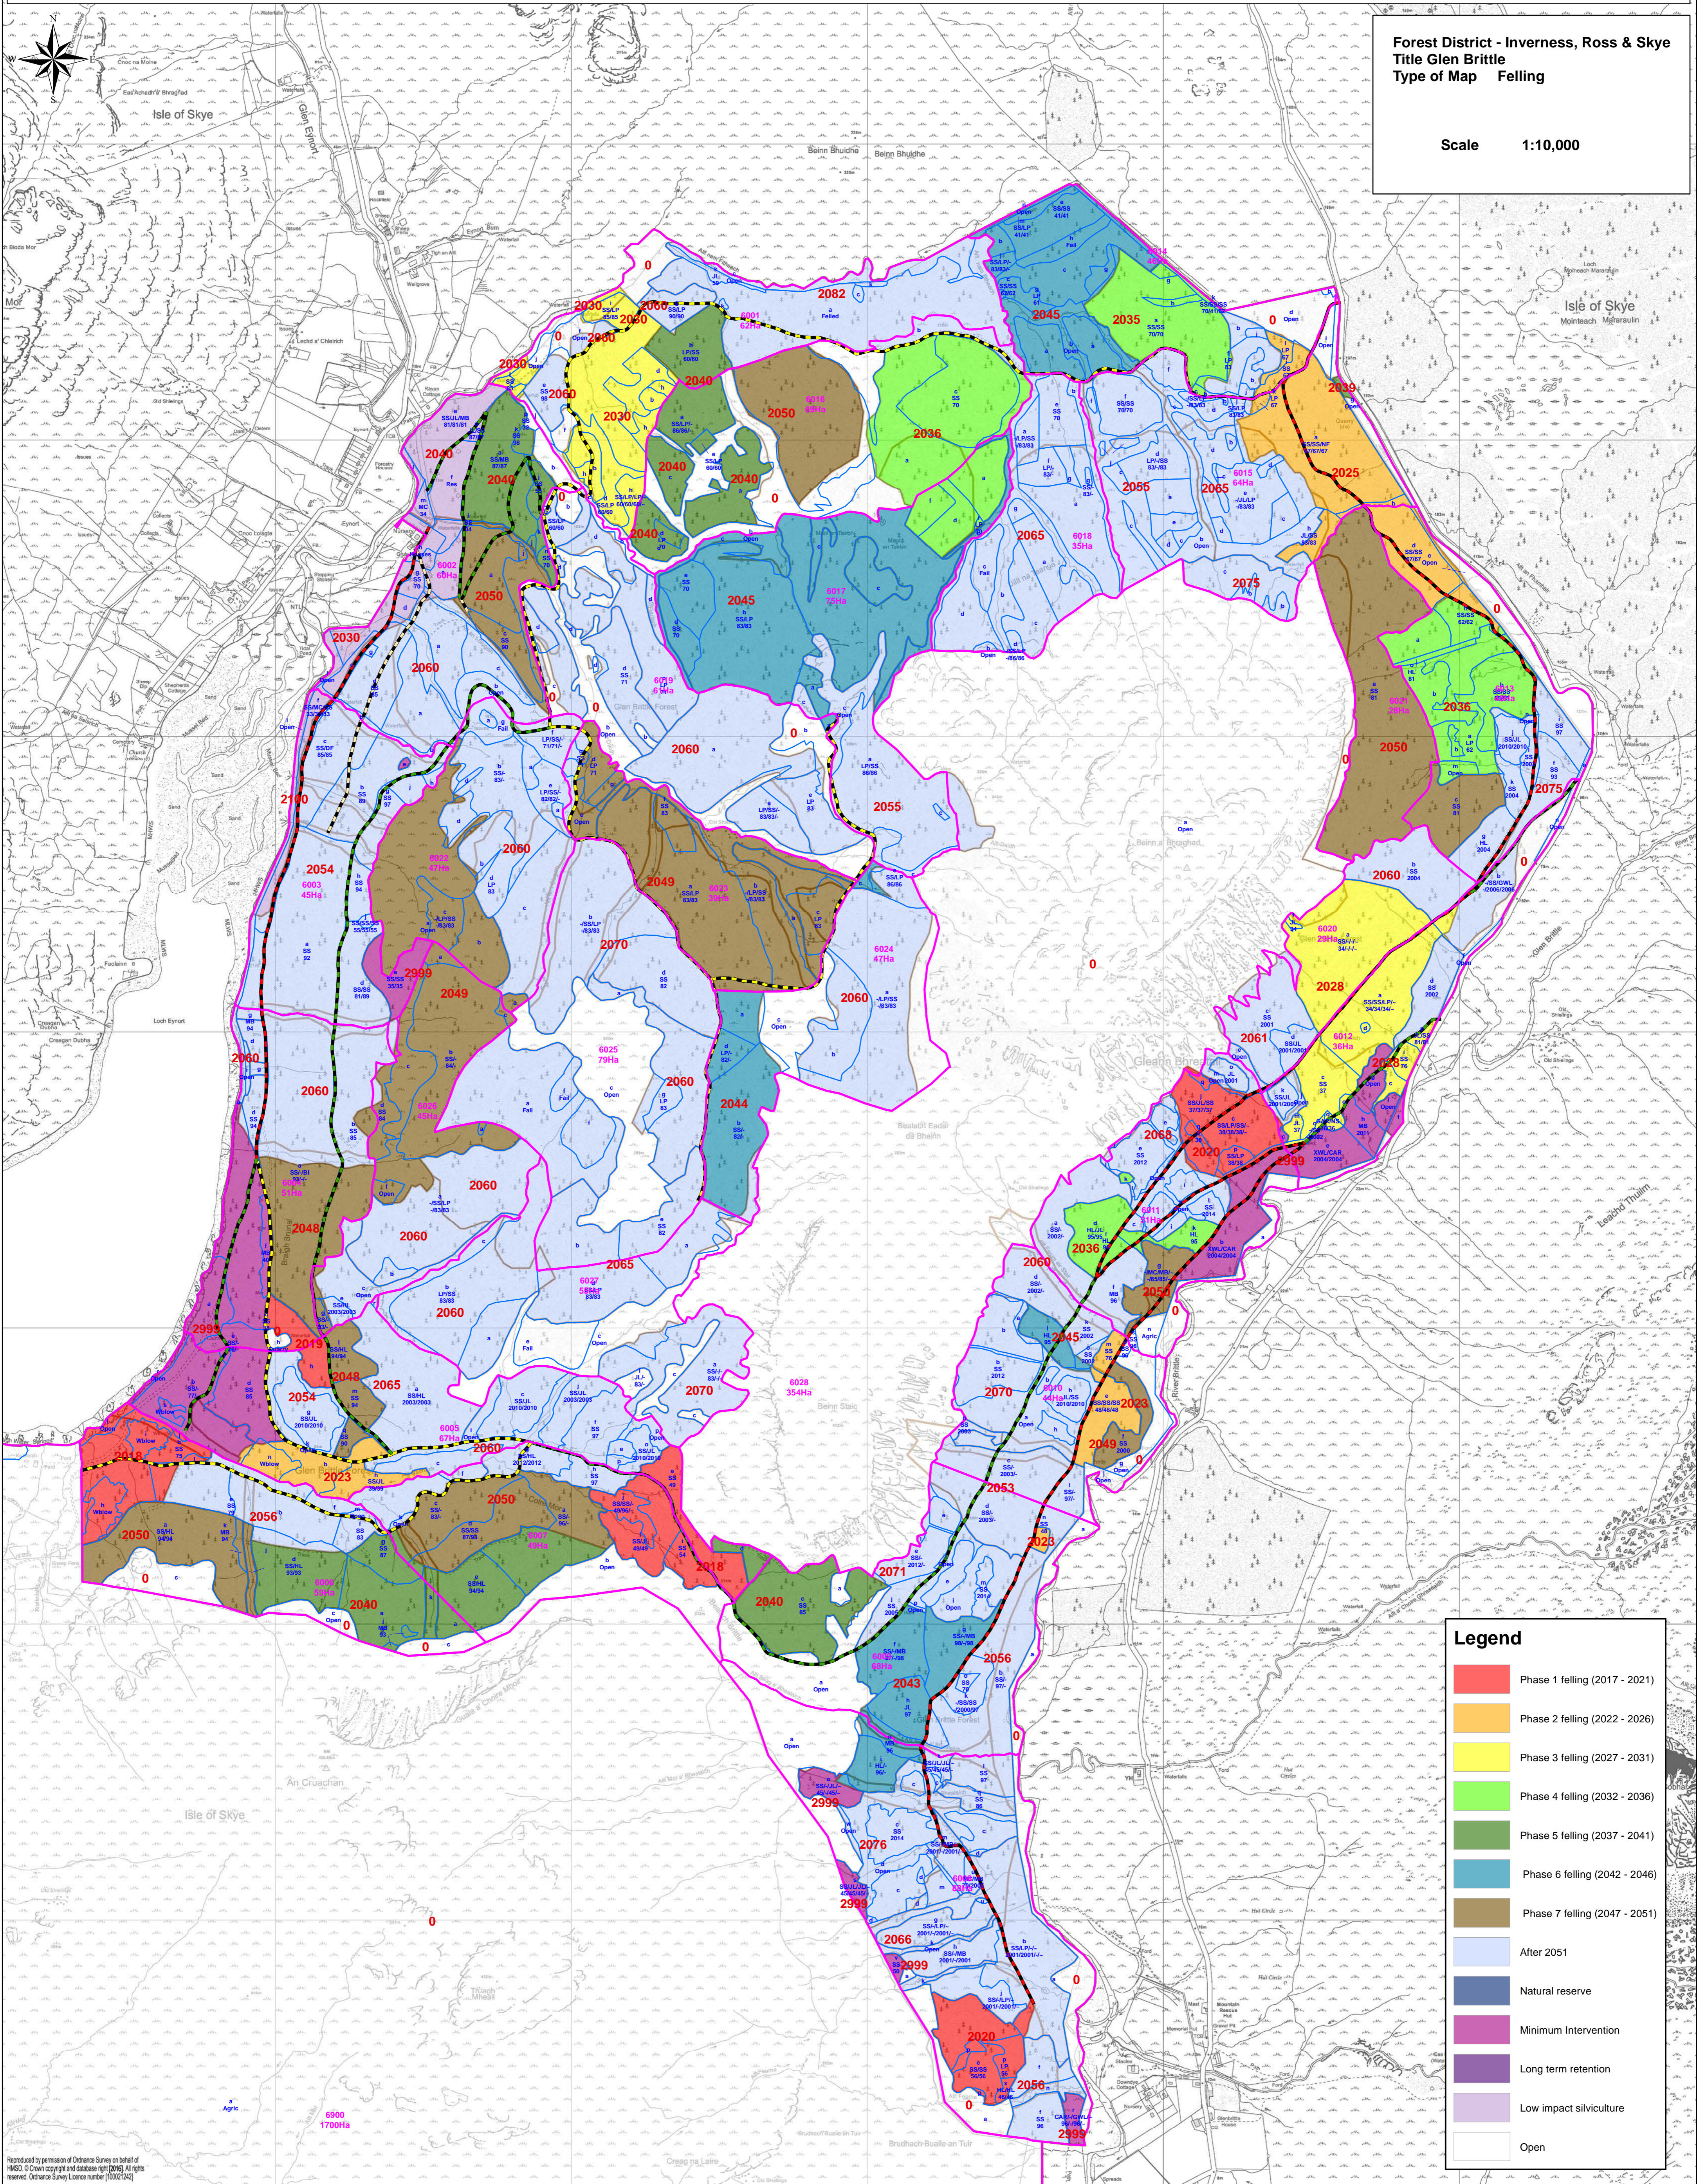

Forest District - Inverness, Ross & Skye
Title Glen Brittle
Type of Map Felling

Scale 1:10,000

Legend

- Phase 1 felling (2017 - 2021)
- Phase 2 felling (2022 - 2026)
- Phase 3 felling (2027 - 2031)
- Phase 4 felling (2032 - 2036)
- Phase 5 felling (2037 - 2041)
- Phase 6 felling (2042 - 2046)
- Phase 7 felling (2047 - 2051)
- After 2051
- Natural reserve
- Minimum Intervention
- Long term retention
- Low impact silviculture
- Open