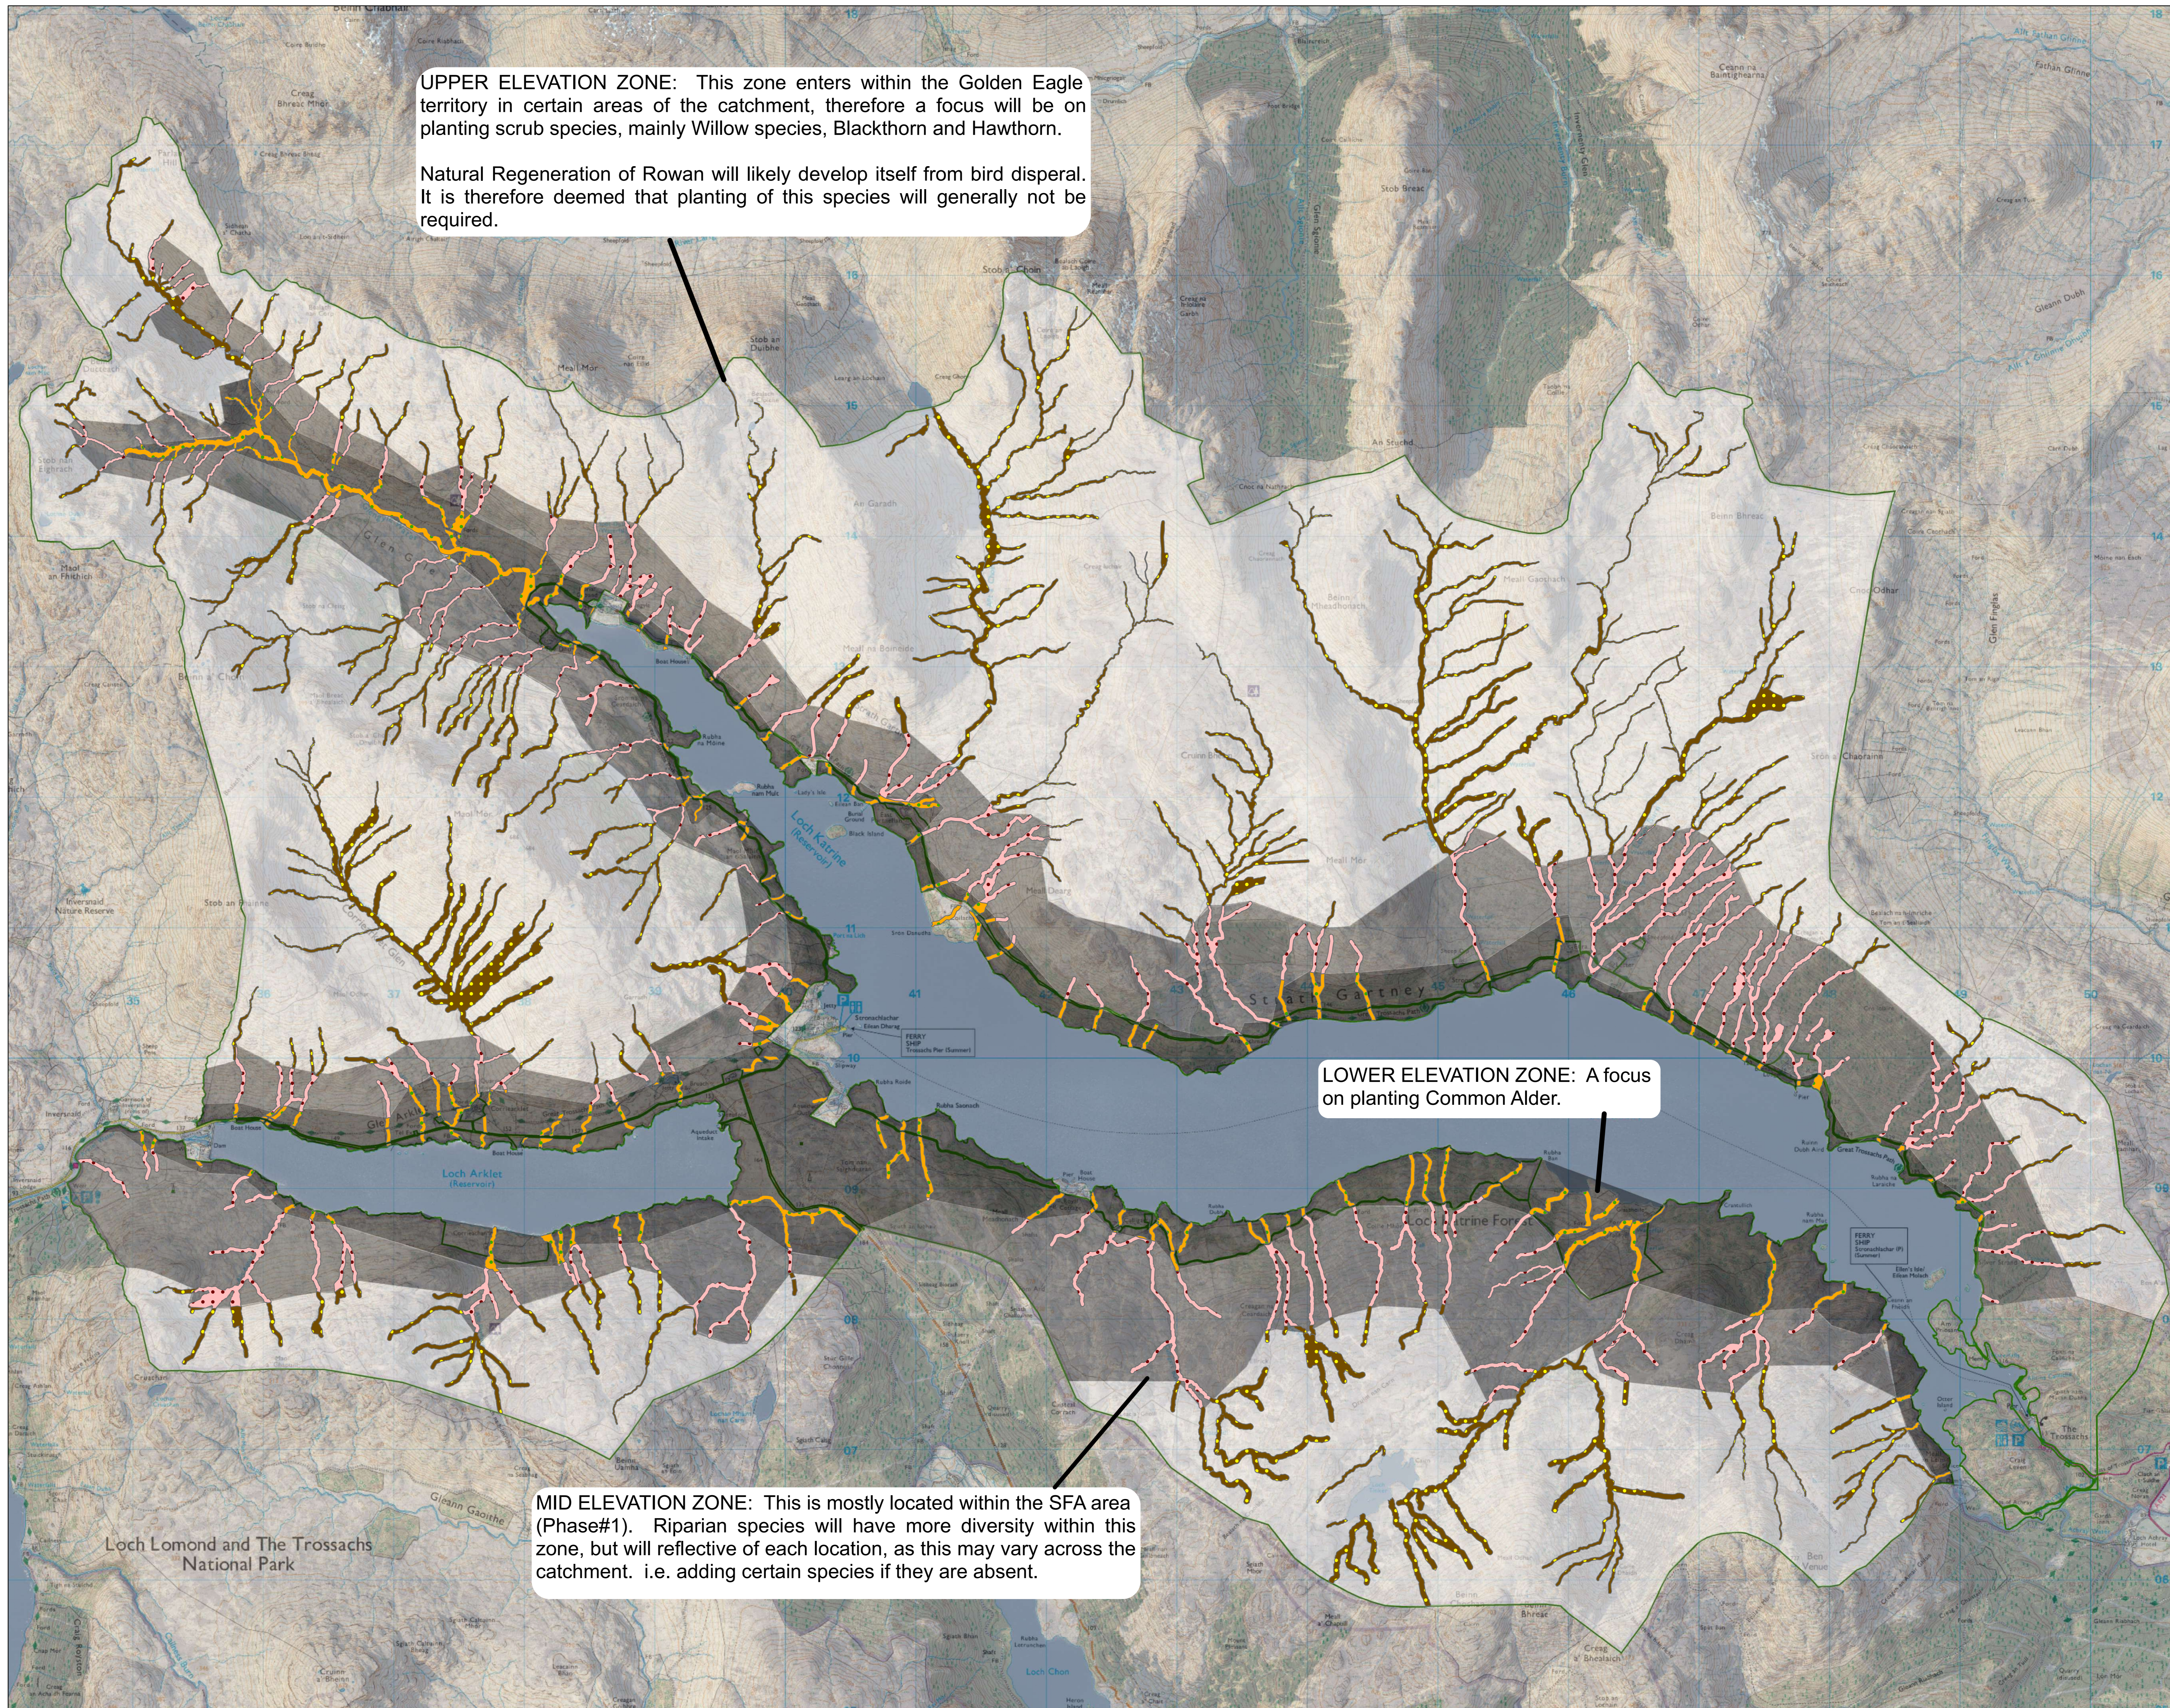

**Loch Katrine: Land Management Plan
M24: Watercourses-Riparian planting
Woodland Creation within elevation zones**

Author: James Hand

Scale @ A0: 1:18,000

Date: 11/05/2023

Legend

Riparian Species within zones

Zones & Species

LOWER ELEVATION ZONE: Alder (CAR)

MID, CAR/BI/ASP/SOK/HAZ

UPPER ELEVATION ZONE: WILLOW/BI/ CAR/Hawthorn (HAW)/Blackthorn (SLO)

Riparian zone

LOWER ELEVATION ZONE

MID ELEVATION ZONE

UPPER ELEVATION ZONE

Land Management Plan area

Reproduced by permission of Ordnance Survey on behalf of HMSO. © Crown copyright and database right [2023]. All rights reserved. Ordnance Survey Licence number [100021242]. © Getmapping Plc and Bluesky International Limited 2023.

Scotland's National Forest Estate is responsibly managed to the UK Woodland Assurance Standard.

Loch Lomond and The Trossachs National Park