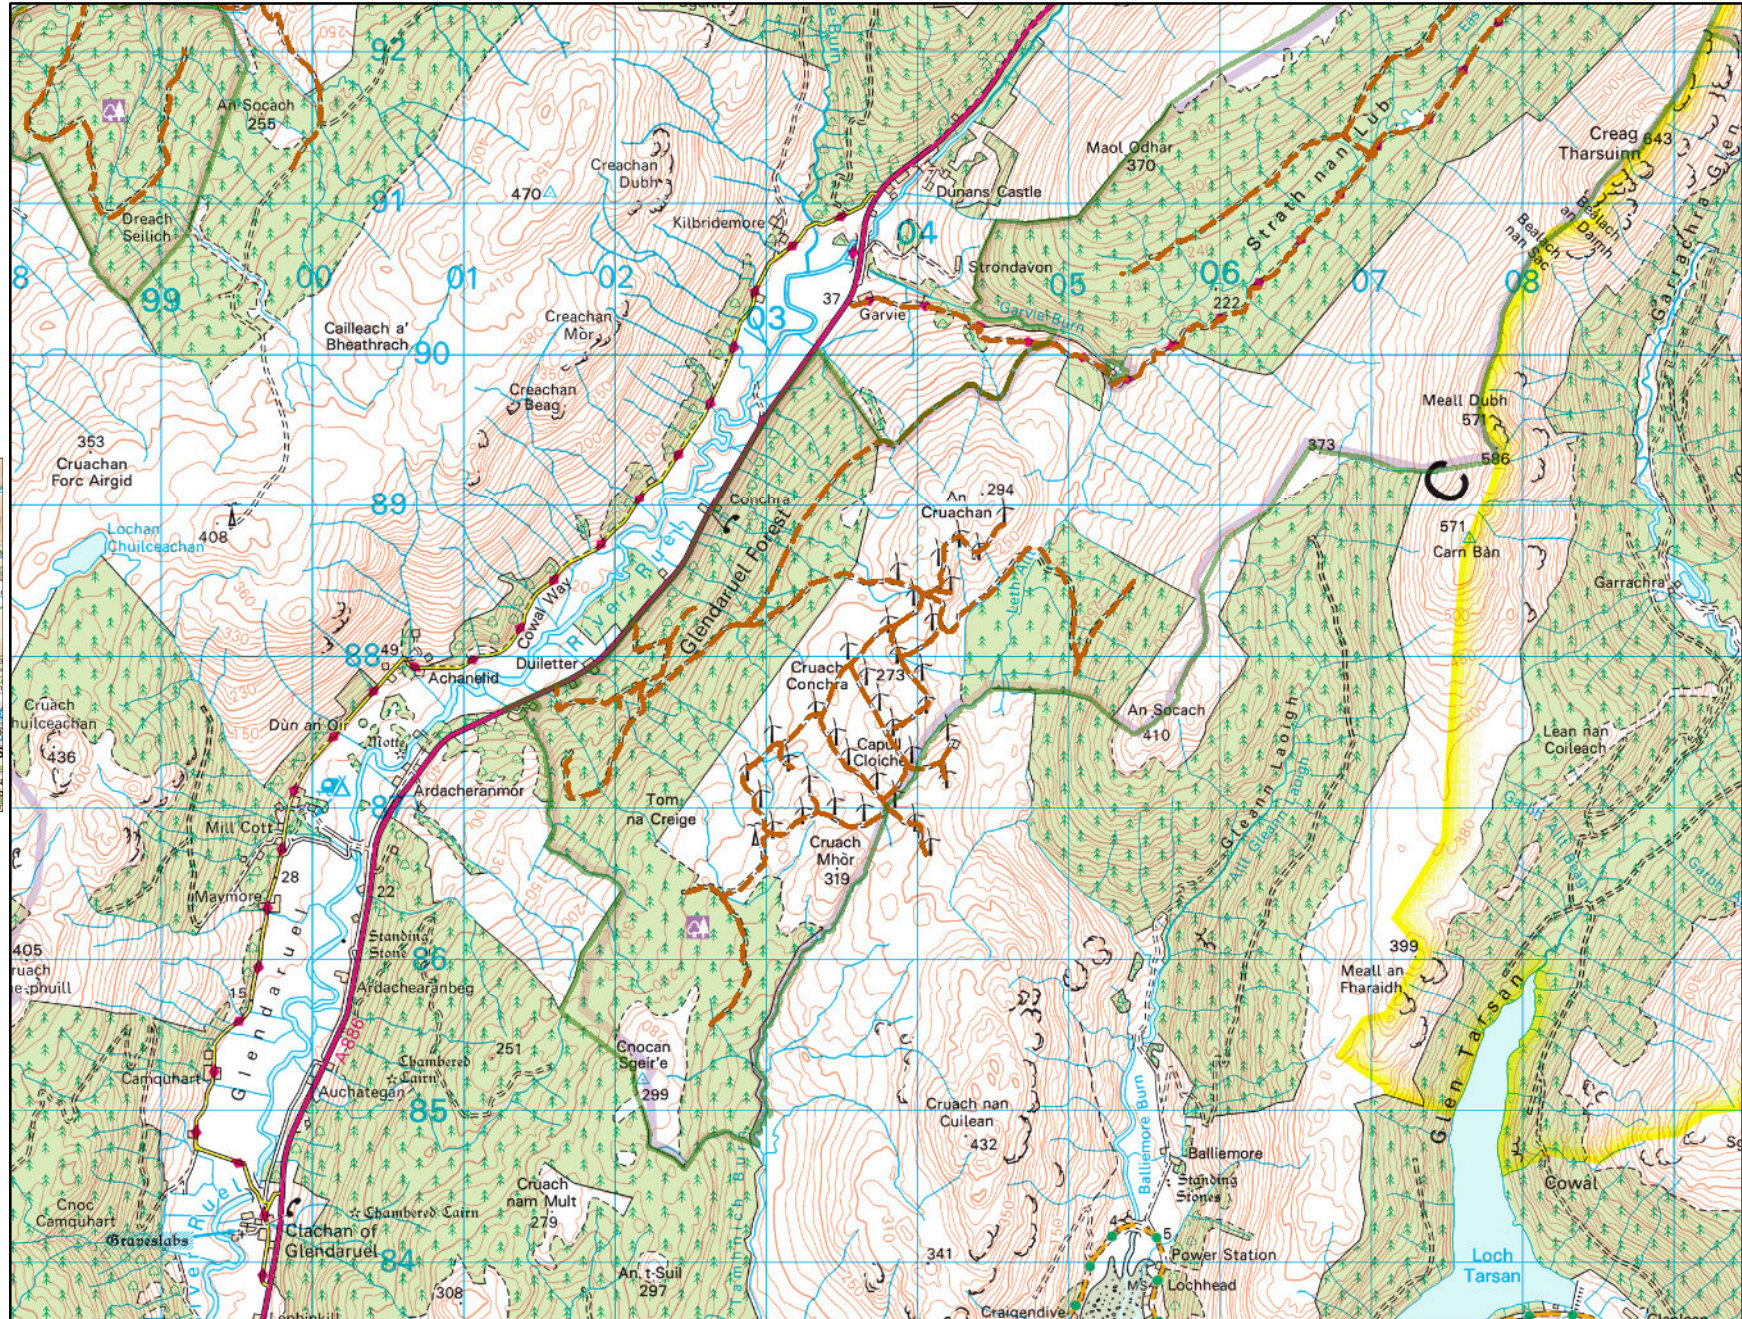

### Cruach Mhor

Author: Malcolm Crosby

Scale @ A4: 1:50,000

Date: 12/11/2024

### Legend

- Blocks
- Forest Roads

### Location plan

Prepared by permission of Ordnance Survey on behalf of HMSO. © Crown copyright and database right 2024. All rights reserved. Ordnance Survey Licence number 100024925. © Getmapping Plc and Bluesky International Limited 2024.