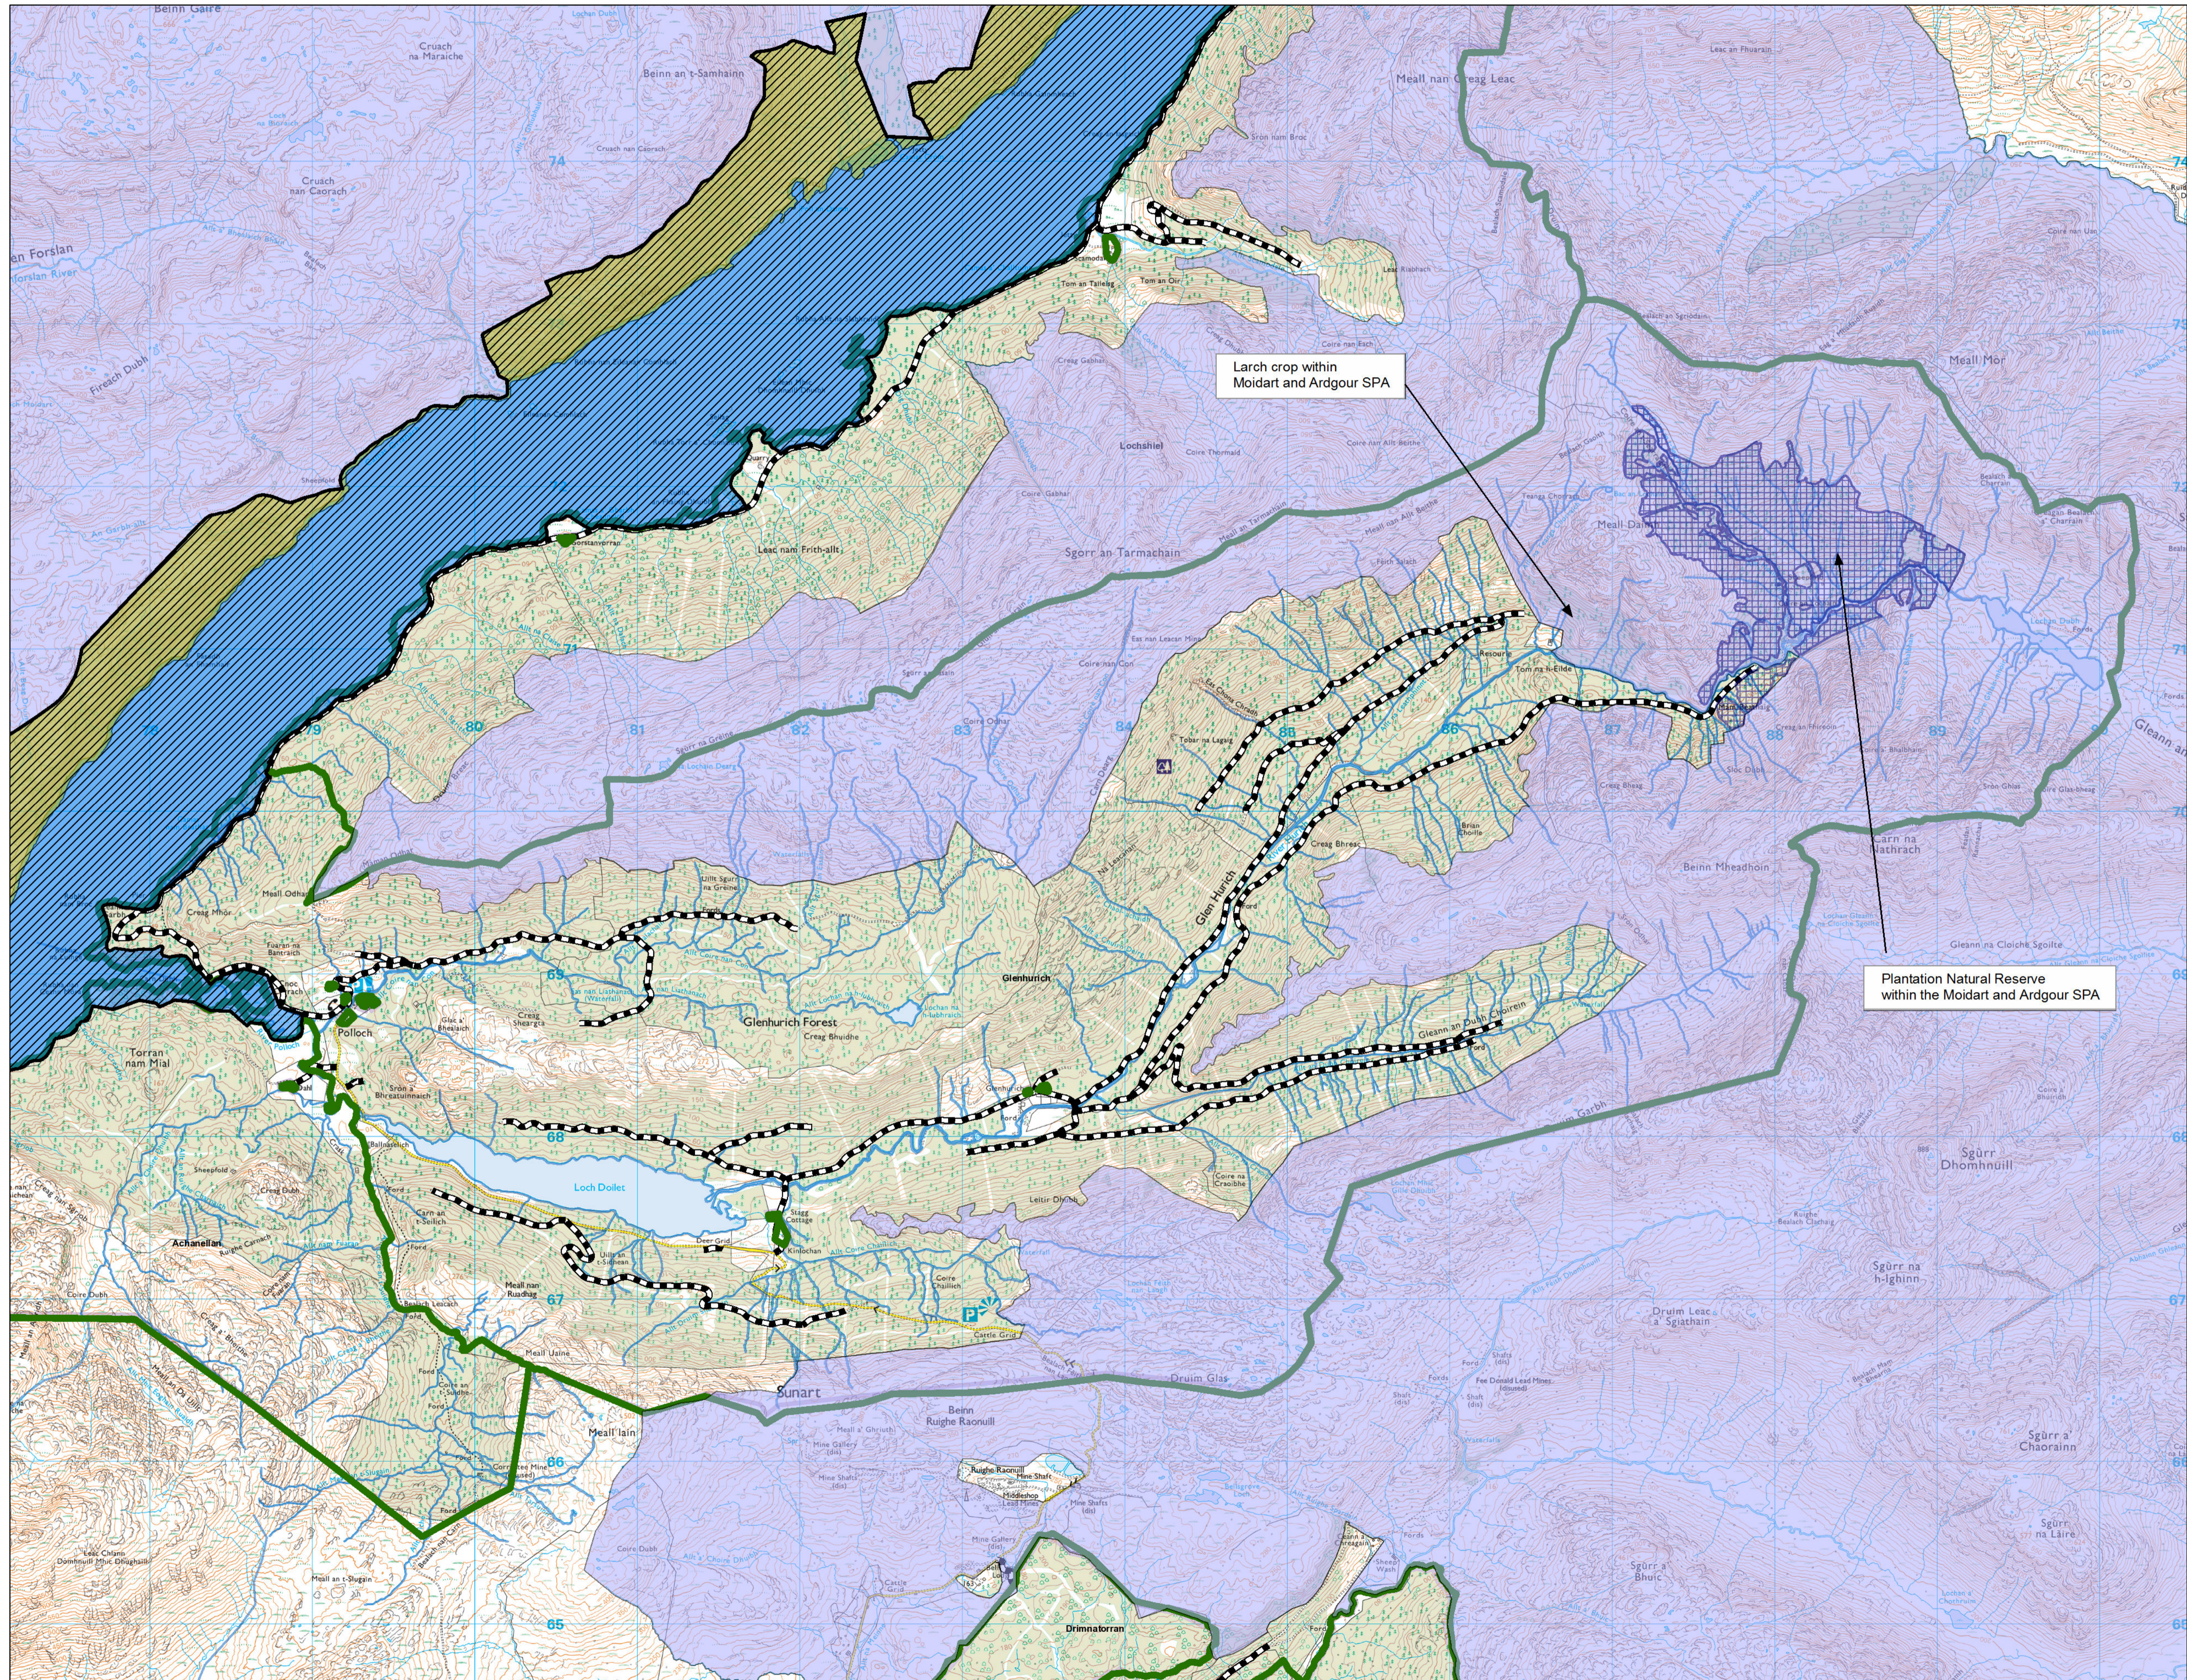

Environmental Designations

Author: Catriona MacIannan

Scale @ A1: 1:20,000

Date: 02/11/2022

Legend

- Natural Reserves
- Sites of Special Scientific Interest
- Special Areas of Conservation
- Special Protection Areas
 - Loch Shiel
 - Moidart and Ardgour
- Blocks
- Forest Roads
- Watercourses

Larch crop within Moidart and Ardgour SPA

Plantation Natural Reserve within the Moidart and Ardgour SPA

Reproduced by permission of Ordnance Survey on behalf of HMSO.
 © Crown copyright and database right 2022. All rights reserved.
 Ordnance Survey Licence number 100024925.
 © Getmapping Plc and Bluesky International Limited 2022.