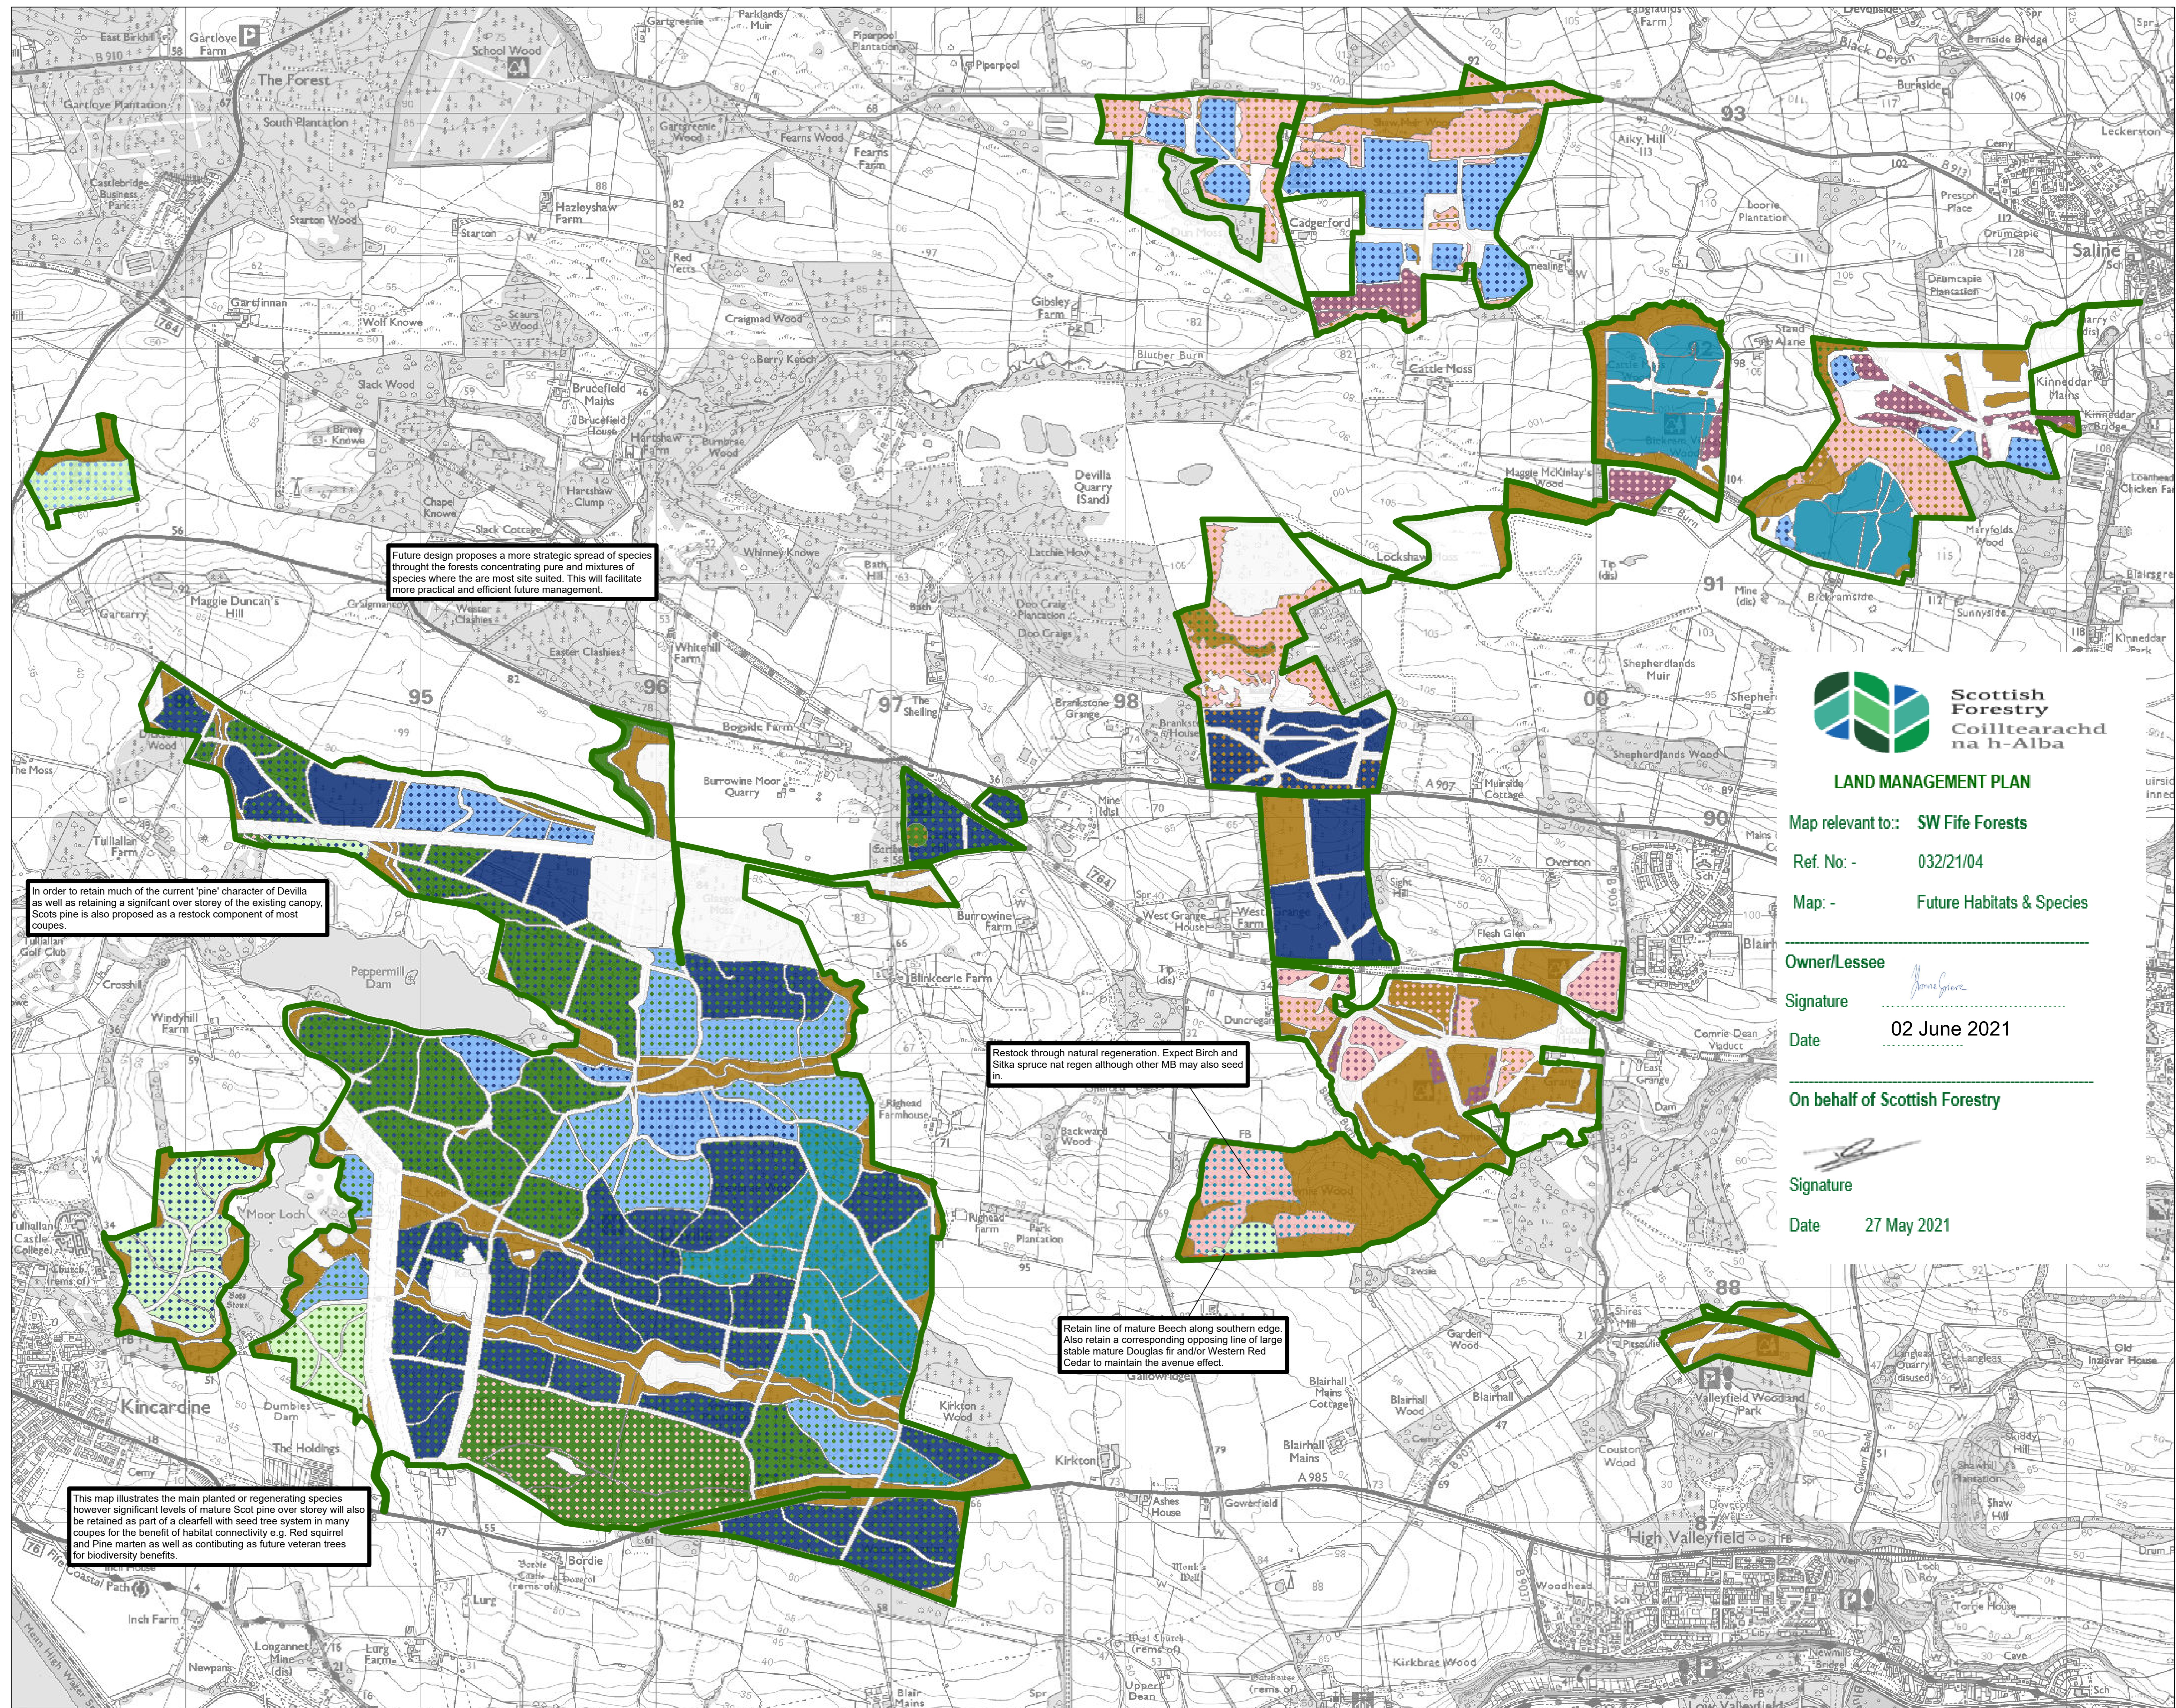

SW FIFE FORESTS LMP

FUTURE HABITAT AND SPECIES  
(RESTOCK)

Author: u321351  
Scale @ A0: 1:10,000  
Date: 21/04/2021

Legend

-  LMP Area
- Species**
-  Scots pine
-  Scots pine with Birch
-  Scots pine with Mixed broadleaves
-  Scots pine with Mixed conifers
-  Douglas fir with Scots pine
-  Douglas fir with Norway spruce
-  Douglas fir with Mixed conifers
-  Norway spruce with Scots pine
-  Norway spruce with Mixed conifers
-  Sitka spruce
-  Sitka spruce with Scots pine
-  Mixed conifers
-  Mixed conifers with Scots pine
-  Mixed conifers with Mixed broadleaves
-  Birch with Oak
-  Birch with Mixed broadleaves
-  Birch with Sitka spruce
-  Beech
-  Oak with Birch
-  Oak with Mixed broadleaves
-  Mixed broadleaves
-  Mixed broadleaves with Birch
-  Mixed broadleaves with Scots pine
-  Open

LAND MANAGEMENT PLAN

Map relevant to: SW Fife Forests  
Ref No: 032/21/04  
Map: Future Habitats & Species

Owner/Lessee

Signature *James Gunn*  
Date 02 June 2021

On behalf of Scottish Forestry

Signature *[Signature]*  
Date 27 May 2021

Reproduced by permission of Ordnance Survey on behalf of HMSO. © Crown copyright and database right [2021]. All rights reserved. Ordnance Survey Licence number [100021242]. © Getmapping Plc and Bluesky International Limited 2021.