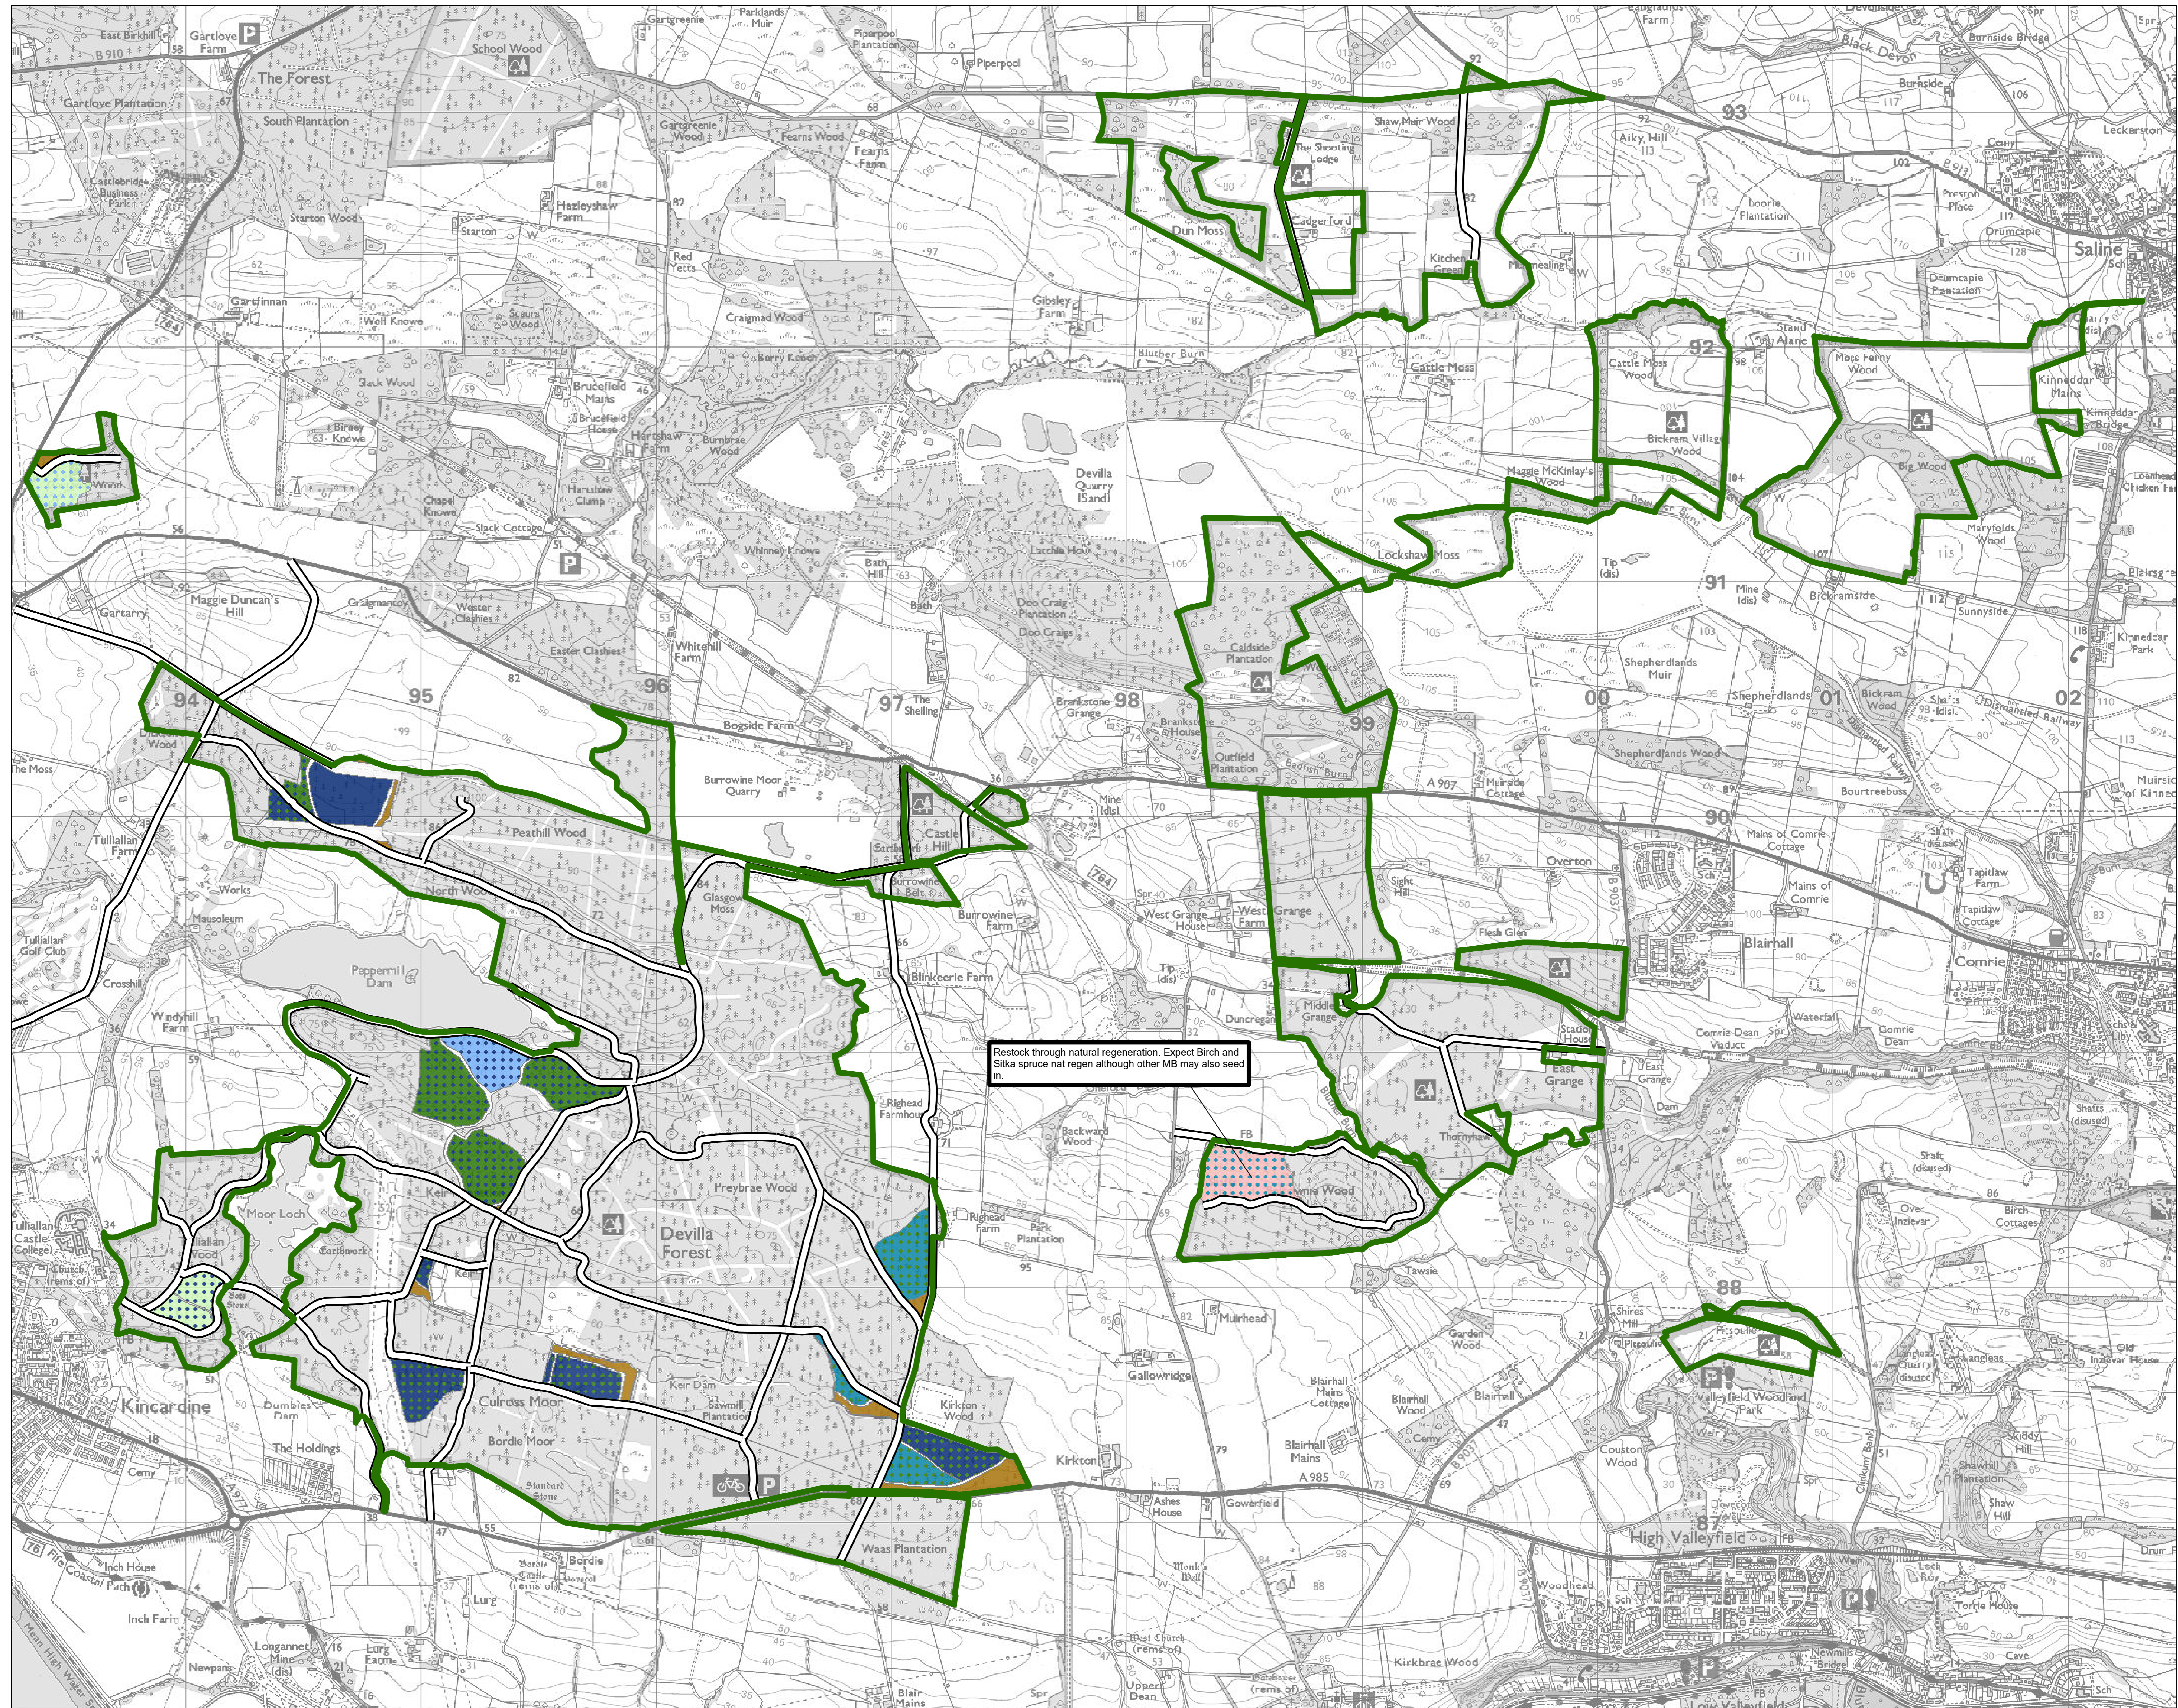

SW FIFE FORESTS LMP

FUTURE HABITAT AND SPECIES  
(RESTOCK)

Author: u321351  
Scale @ A0: 1:10,000  
Date: 21/04/2021

Legend

-  LMP Area
- Species**
-  Scots pine
-  Scots pine with Birch
-  Scots pine with Mixed broadleaves
-  Scots pine with Mixed conifers
-  Douglas fir with Scots pine
-  Douglas fir with Norway spruce
-  Douglas fir with Mixed conifers
-  Norway spruce with Scots pine
-  Norway spruce with Mixed conifers
-  Sitka spruce
-  Sitka spruce with Scots pine
-  Mixed conifers
-  Mixed conifers with Scots pine
-  Mixed conifers with Mixed broadleaves
-  Birch with Oak
-  Birch with Mixed broadleaves
-  Birch with Sitka spruce
-  Beech
-  Oak with Birch
-  Oak with Mixed broadleaves
-  Mixed broadleaves
-  Mixed broadleaves with Birch
-  Mixed broadleaves with Scots pine
-  Open

Reproduced by permission of Ordnance Survey on behalf of HMSO. © Crown copyright and database right [2021]. All rights reserved. Ordnance Survey Licence number [100021242]. © Getmapping Plc and Bluesky International Limited 2021.

Scotland's National Forest Estate is responsibly managed to the UK Woodland Assurance Standard.

SW FIFE FORESTS LMP

RESTOCK APPROVAL AREAS

Author: u321351  
Scale @ A0: 1:10,000  
Date: 21/04/2021

Legend

-  LMP Area
- Species**
-  Scots pine with Mixed conifers
-  Douglas fir with Norway spruce
-  Douglas fir with Mixed conifers
-  Norway spruce with Mixed conifers
-  Sitka spruce with Scots pine
-  Mixed conifers
-  Mixed conifers with Scots pine
-  Birch with Sitka spruce
-  Mixed broadleaves
-  Open
-  Forest Roads