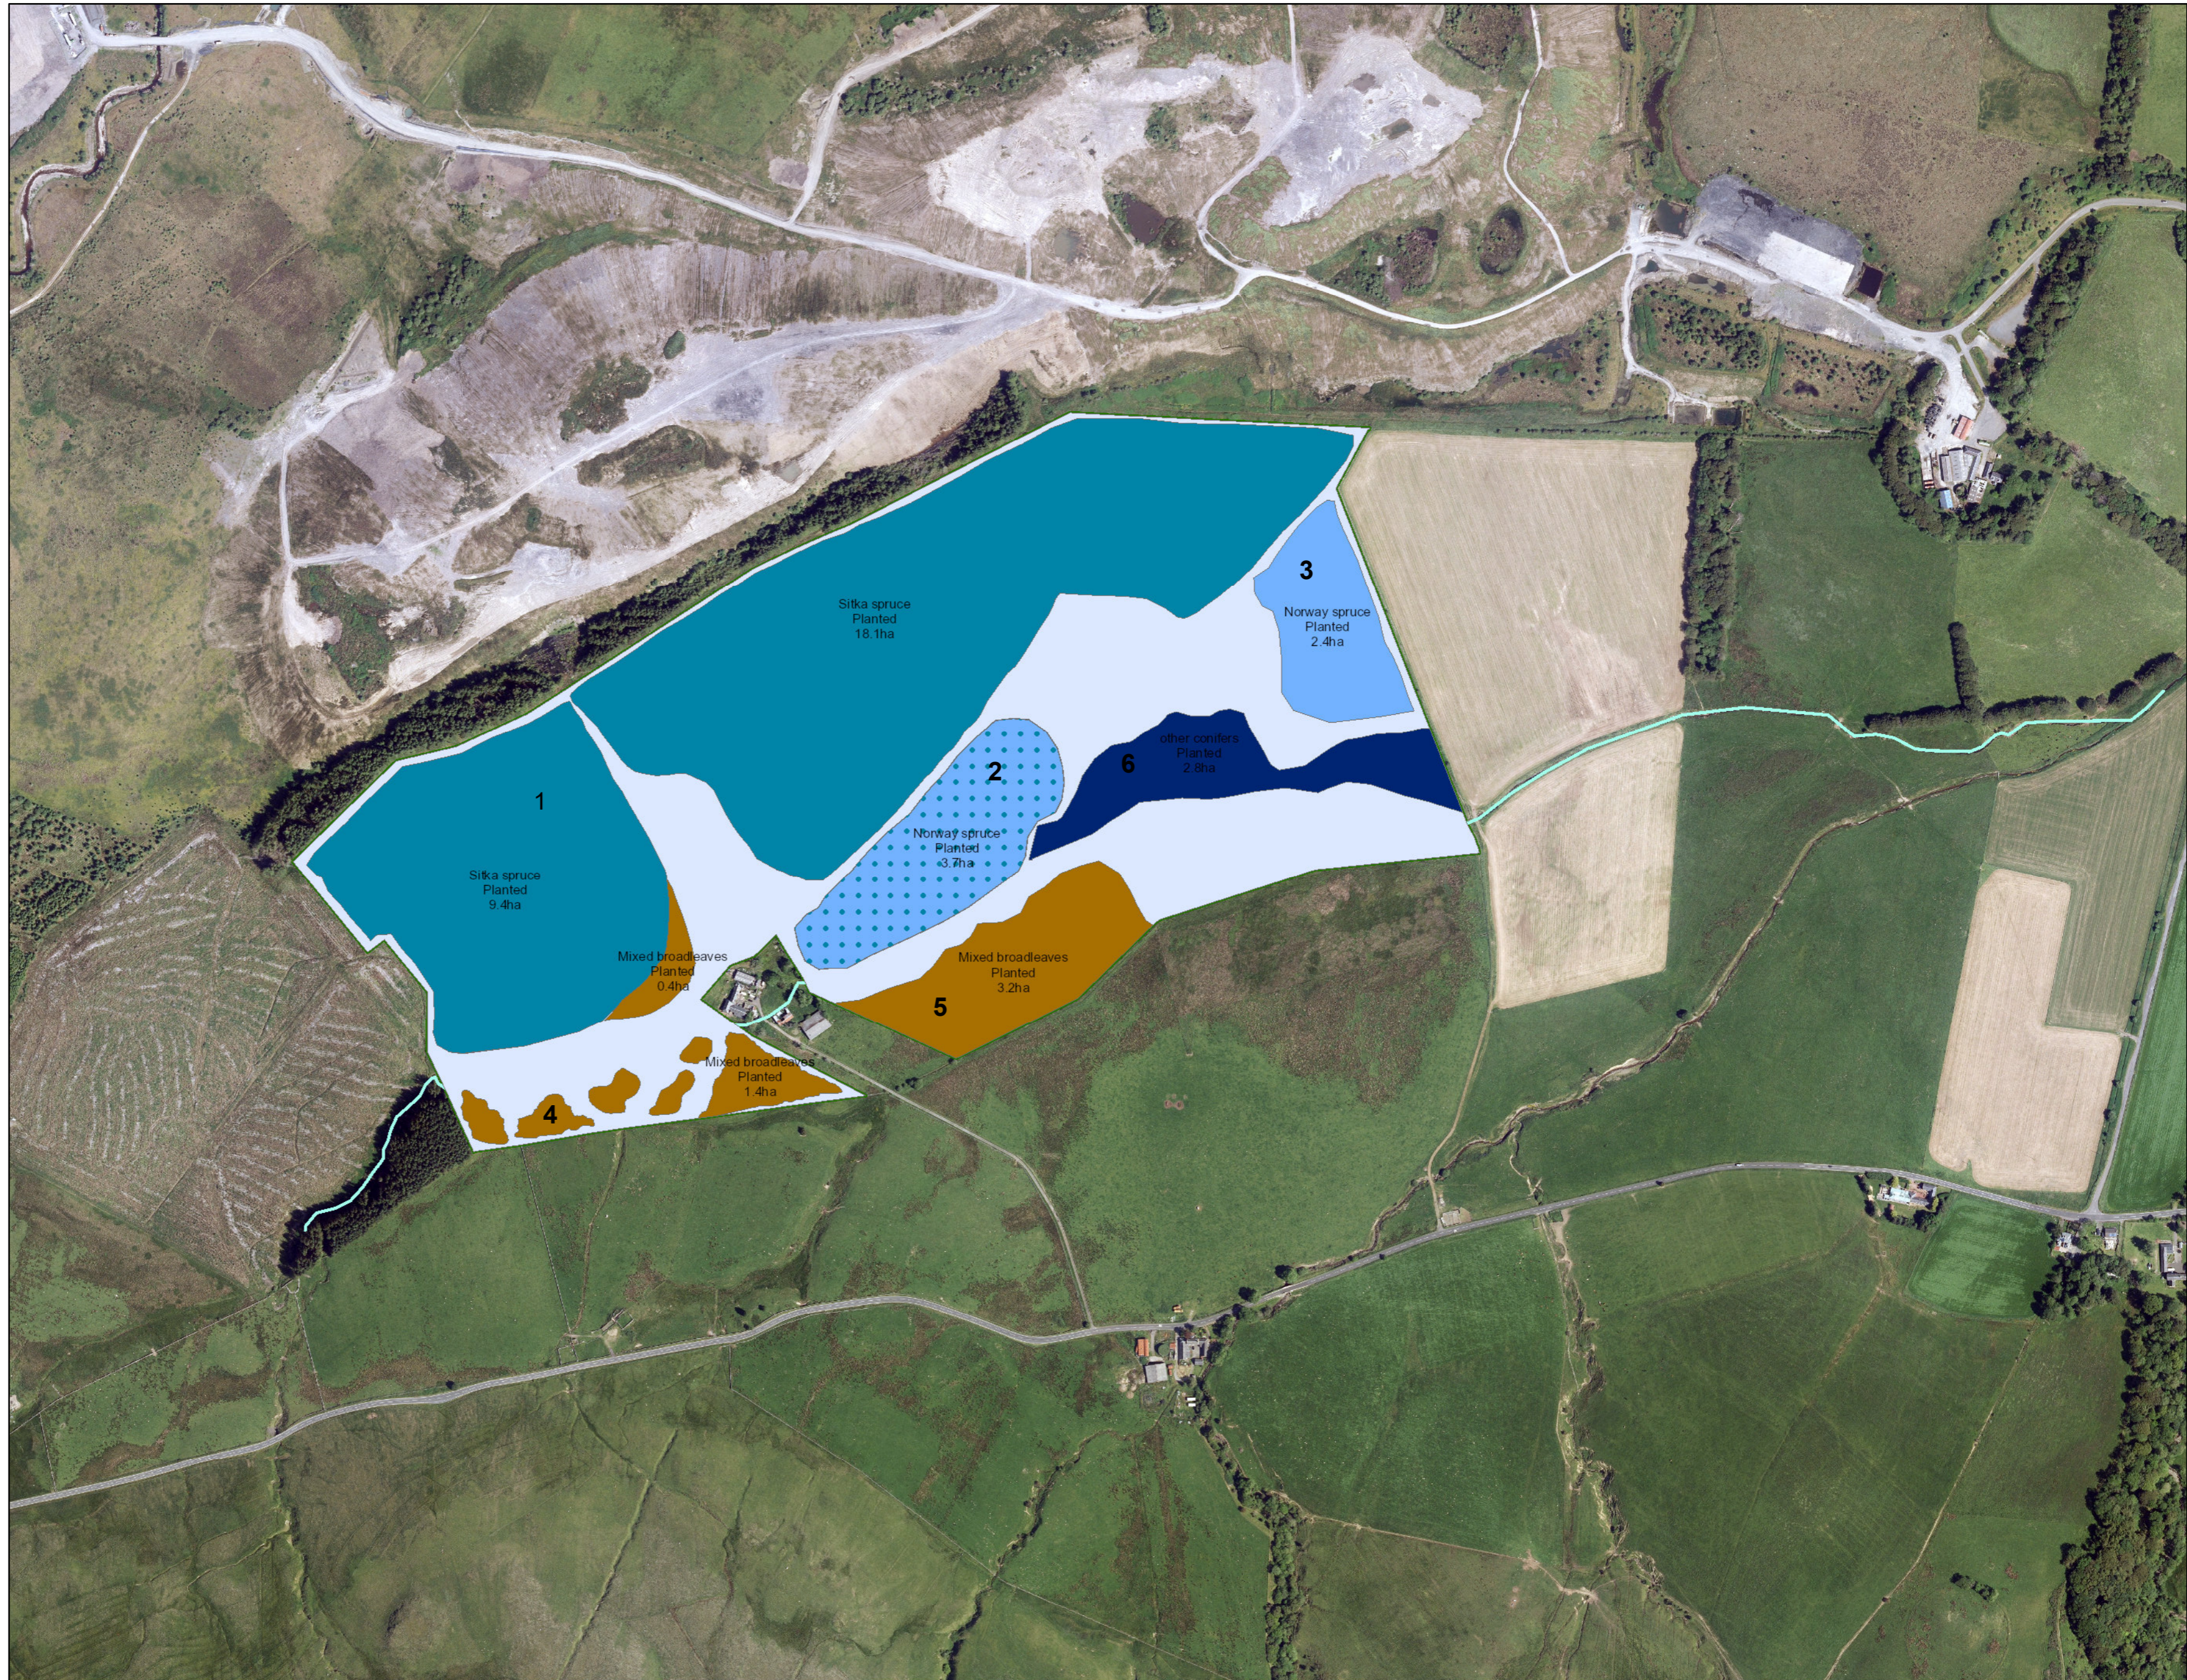

Lane Head New Woodland Future Habitats and Species

Author: Lena Boukelia

Scale @ A2: 1:5,000

Date: 12/03/2021

Legend

Restock Areas

- Sitka spruce (SS)
- Norway spruce (NS)
- Lodgepole pine (LP)
- Scots pine (SP)
- Larch spp (EL/HL/JL)
- Douglas fir (DF)
- Mixed / other conifers (MC/XC)
- Birch (BI)
- Oak (OK)
- Ash (AH)
- Beech (BE)
- Mixed / other broadleaves (MB/XB)
- Open land

Species mixture
 Main colour = Dominant species
 Dots = Secondary species
 Sitka spruce with Birch shown here

Reproduced by permission of Ordnance Survey on behalf of HMSO.
 © Crown copyright and database right 2021. All rights reserved.
 Ordnance Survey Licence number 100024925.
 © Getmapping Plc and Bluesky International Limited 2021.