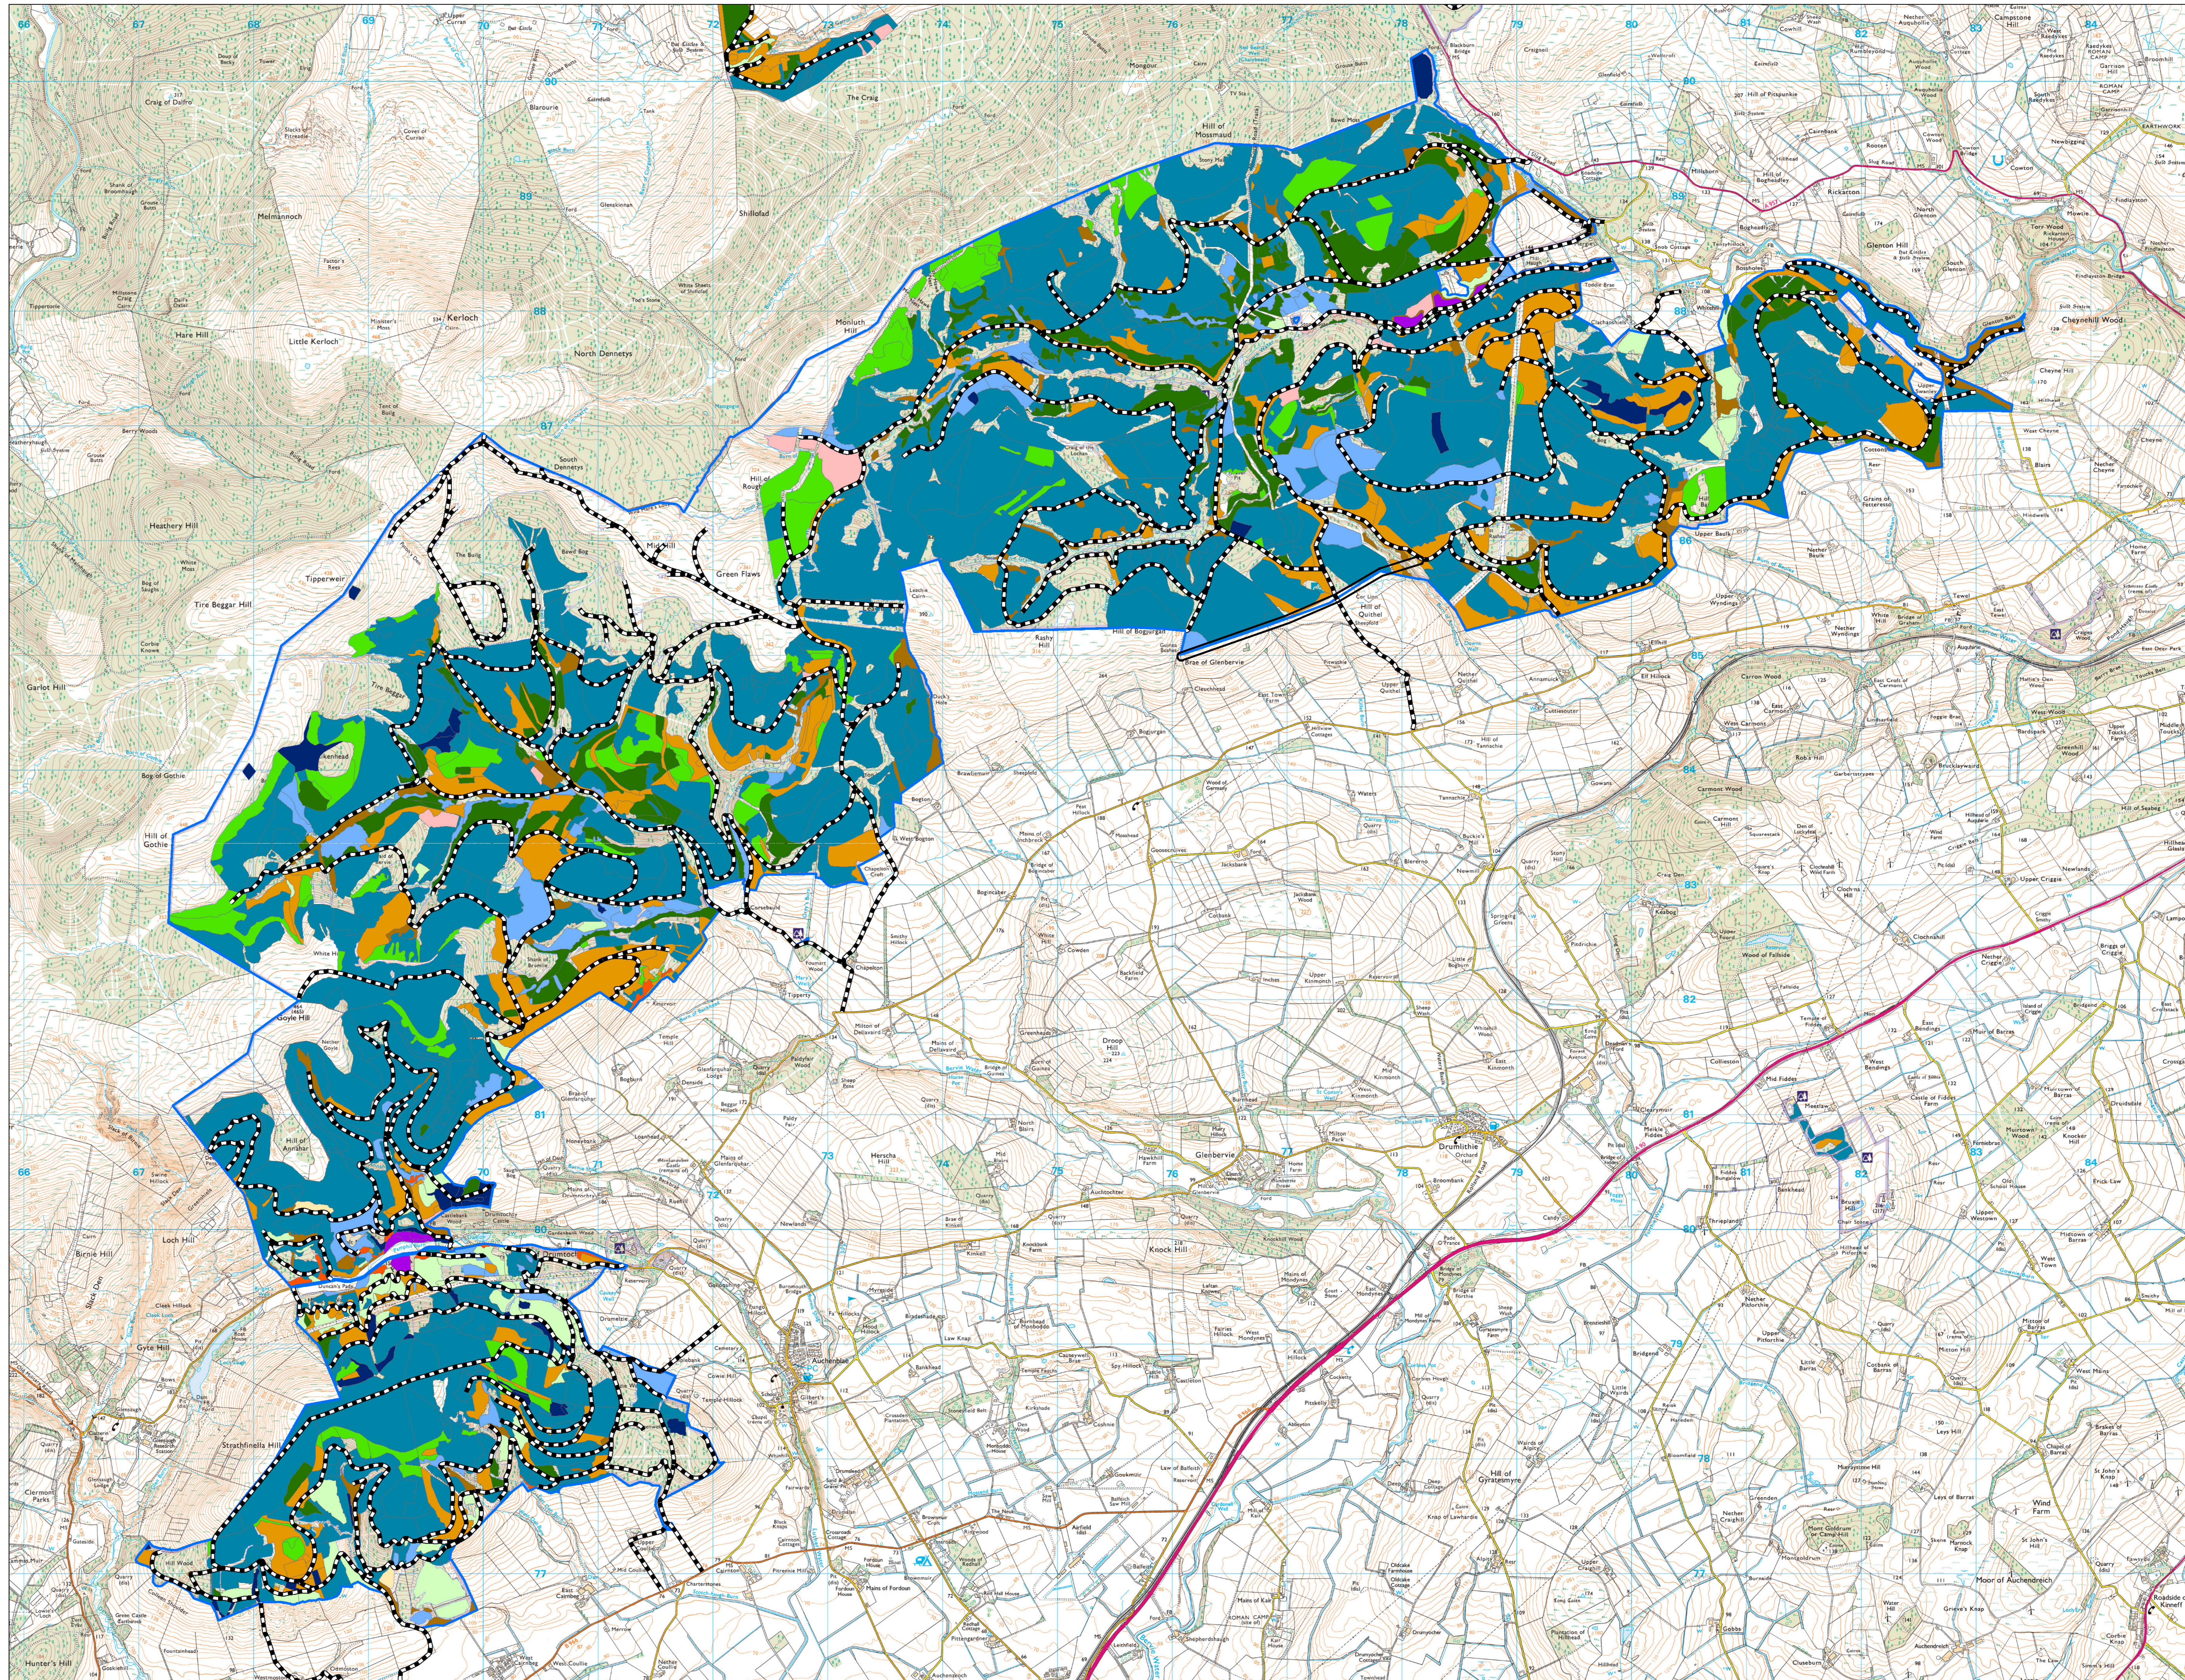

Map 2 Current Species

Author: Rob Cooper

Scale @ A0: 1:20,000

Date: 20/03/2025

Legend

- Forest Roads
- Land Management Plan Areas
- Sub-compartments (Species)
 - Ash
 - Beech
 - Birch
 - Oak
 - Native Mixed/Other Broadleaves
 - Other Mixed Broadleaves
 - Other Mixed Conifers
 - Douglas Fir
 - Larch
 - Lodgepole Pine
 - Norway Spruce
 - Scots Pine
 - Sitka Spruce
 - No Species

Reproduced by permission of Ordnance Survey on behalf of HMSO.
 © Crown copyright and database right 2025. All rights reserved.
 Ordnance Survey Licence number AC0000820350.
 © Getmapping Plc and Bluesky International Limited 2025.

Scotland's national forests and land are responsibly managed to the UK Woodland Assurance Standard.