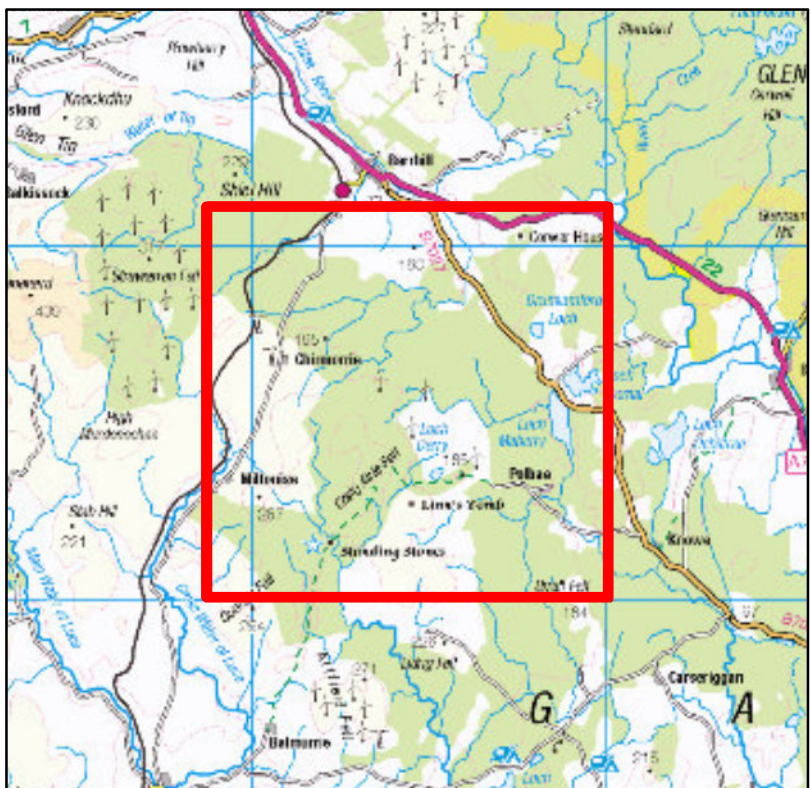

© Crown Copyright and database right 2021.
Ordnance Survey Licence number 100024925.
© Getmapping Plc and Bluesky International Limited 2021.

Legend

Plan area

Highly Exposed

DAMS

Sheltered

Severely Exposed

Moderately Exposed

Too Exposed For Forestry

Kilgallioch
Map 10 - DAMS

Author: Carol Finch

Scale @ A3:1:40,000

Scotland's national forests and land are responsibly managed to the UK Woodland Assurance Standard.