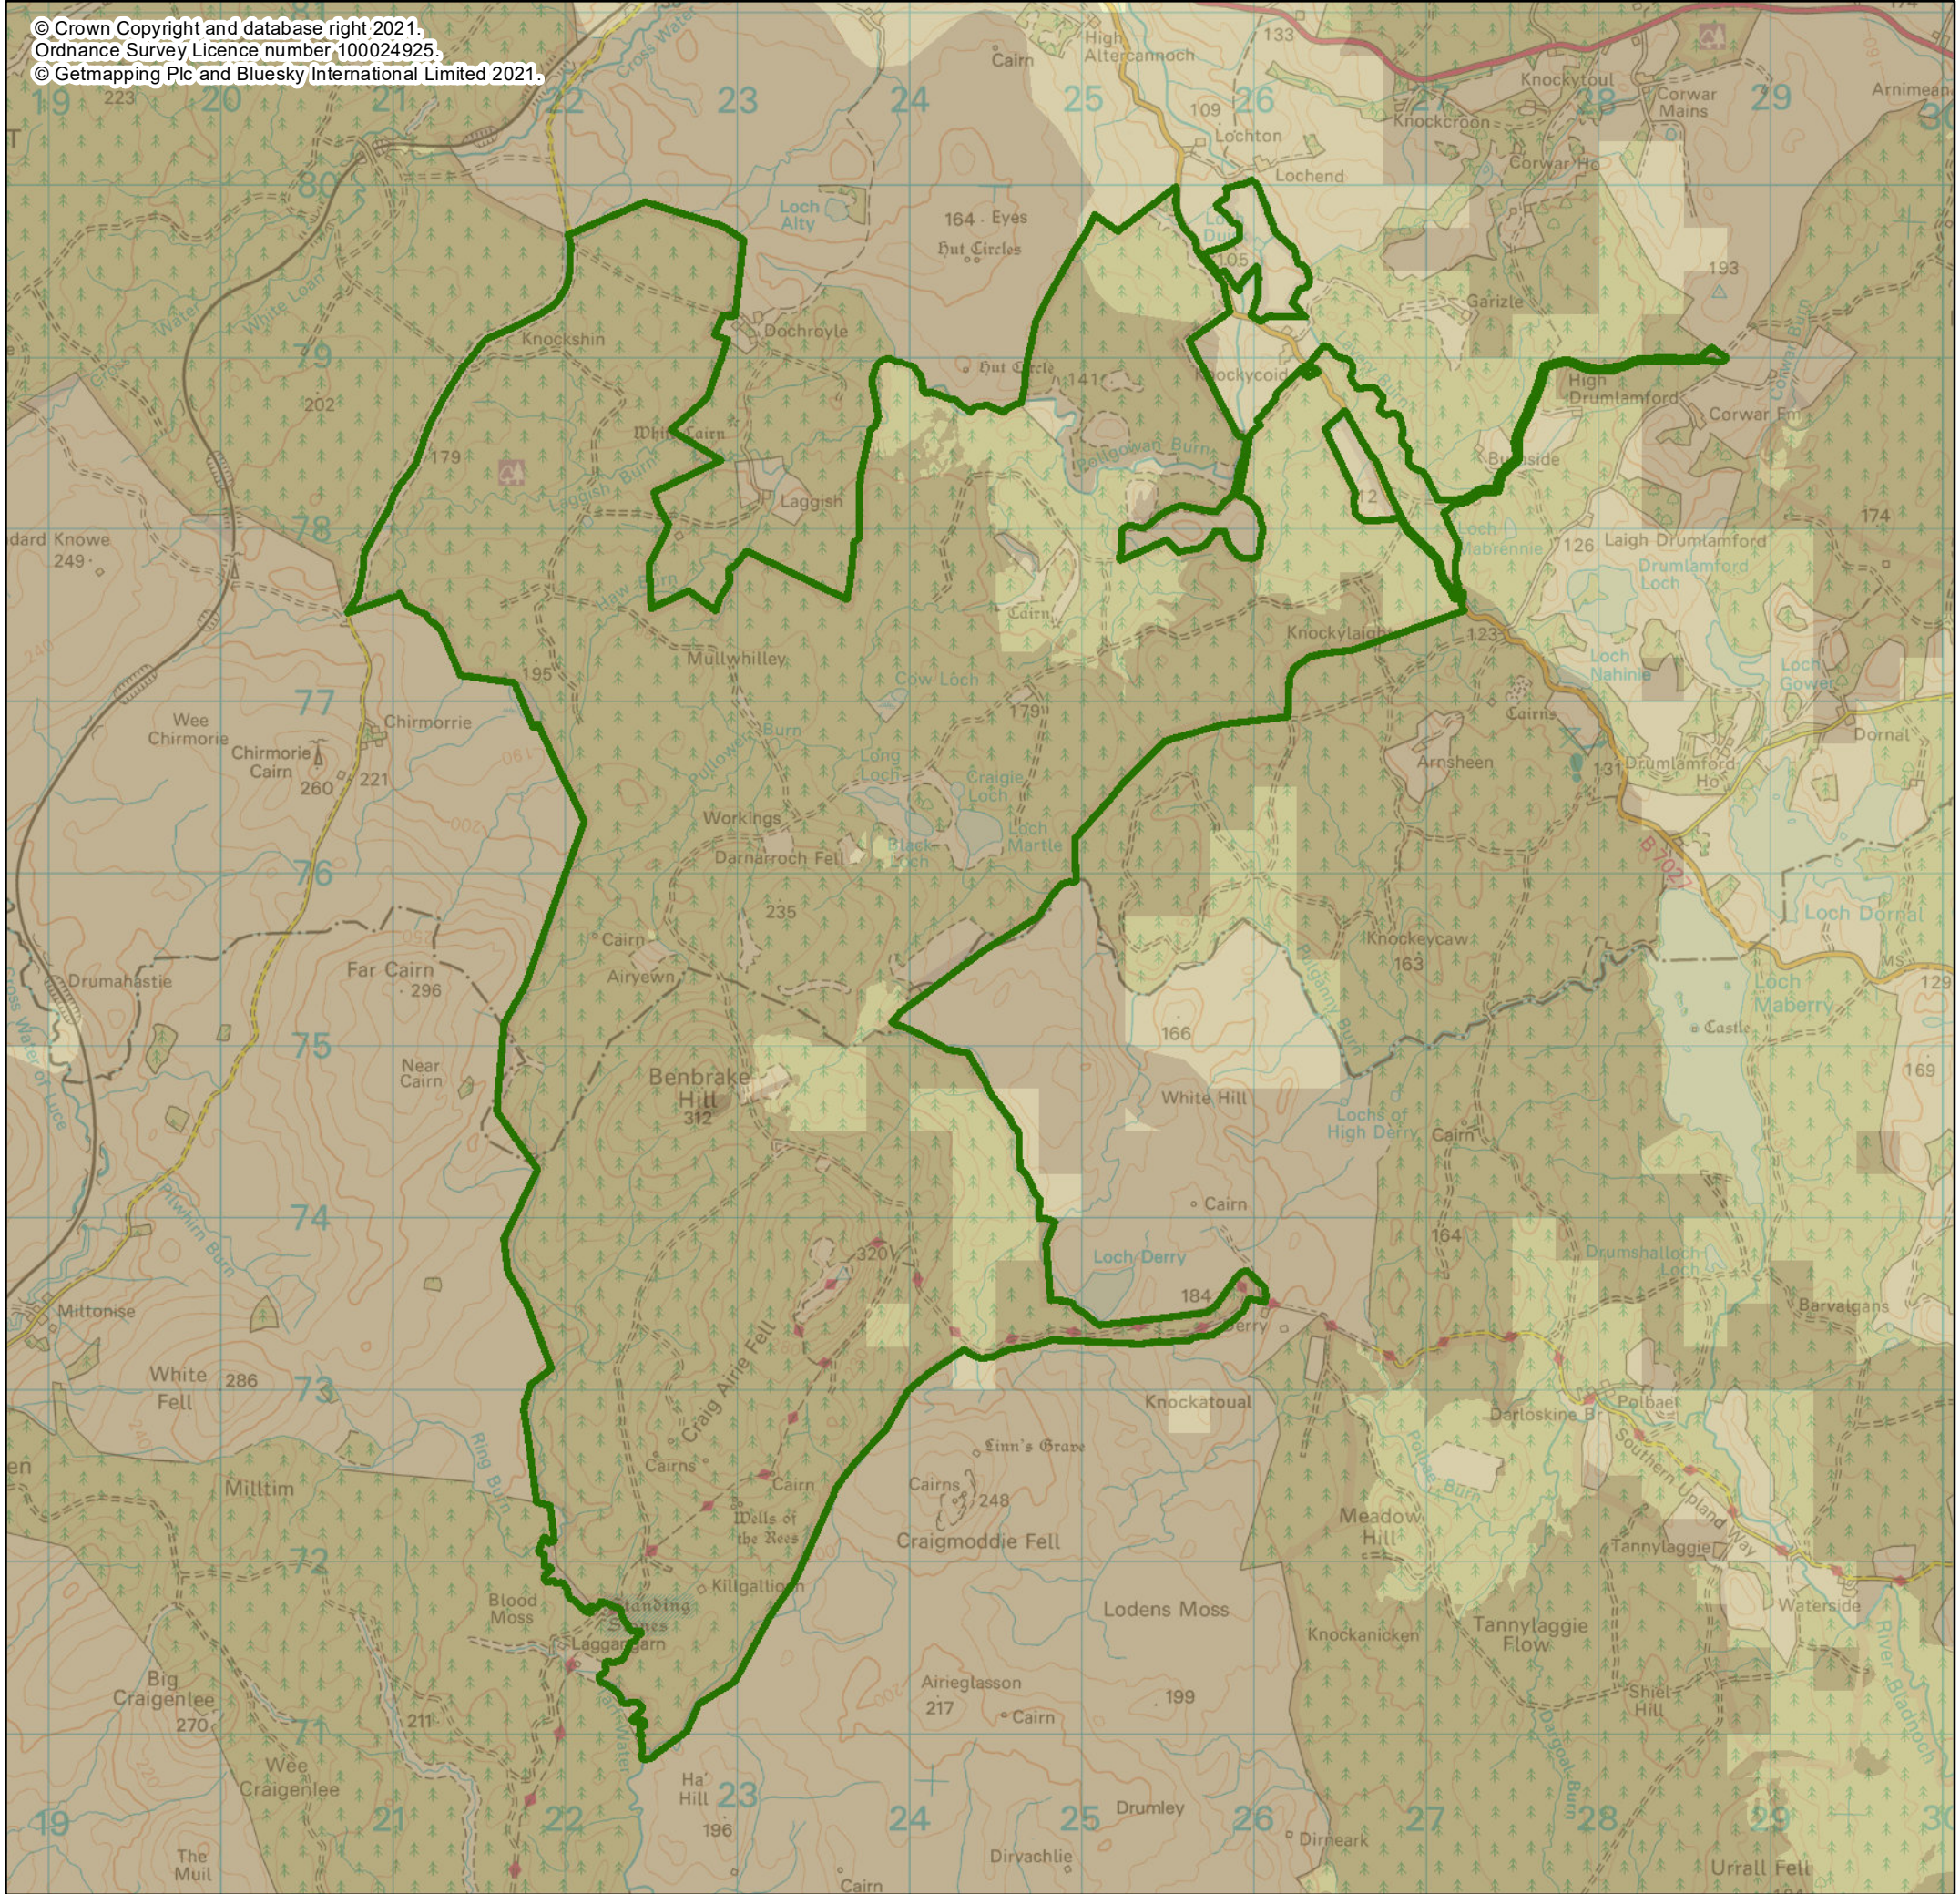

© Crown Copyright and database right 2021.
Ordnance Survey Licence number 100024925.
© Getmapping Plc and Bluesky International Limited 2021.

Legend

Plan area

Highly Exposed

DAMS

Sheltered

Severely Exposed

Moderately Exposed

Too Exposed For Forestry

Kilgallioch
Map 10 - DAMS

Author: Carol Finch

Scale @ A3:1:40,000

Scotland's national forests and land are responsibly managed to the UK Woodland Assurance Standard.