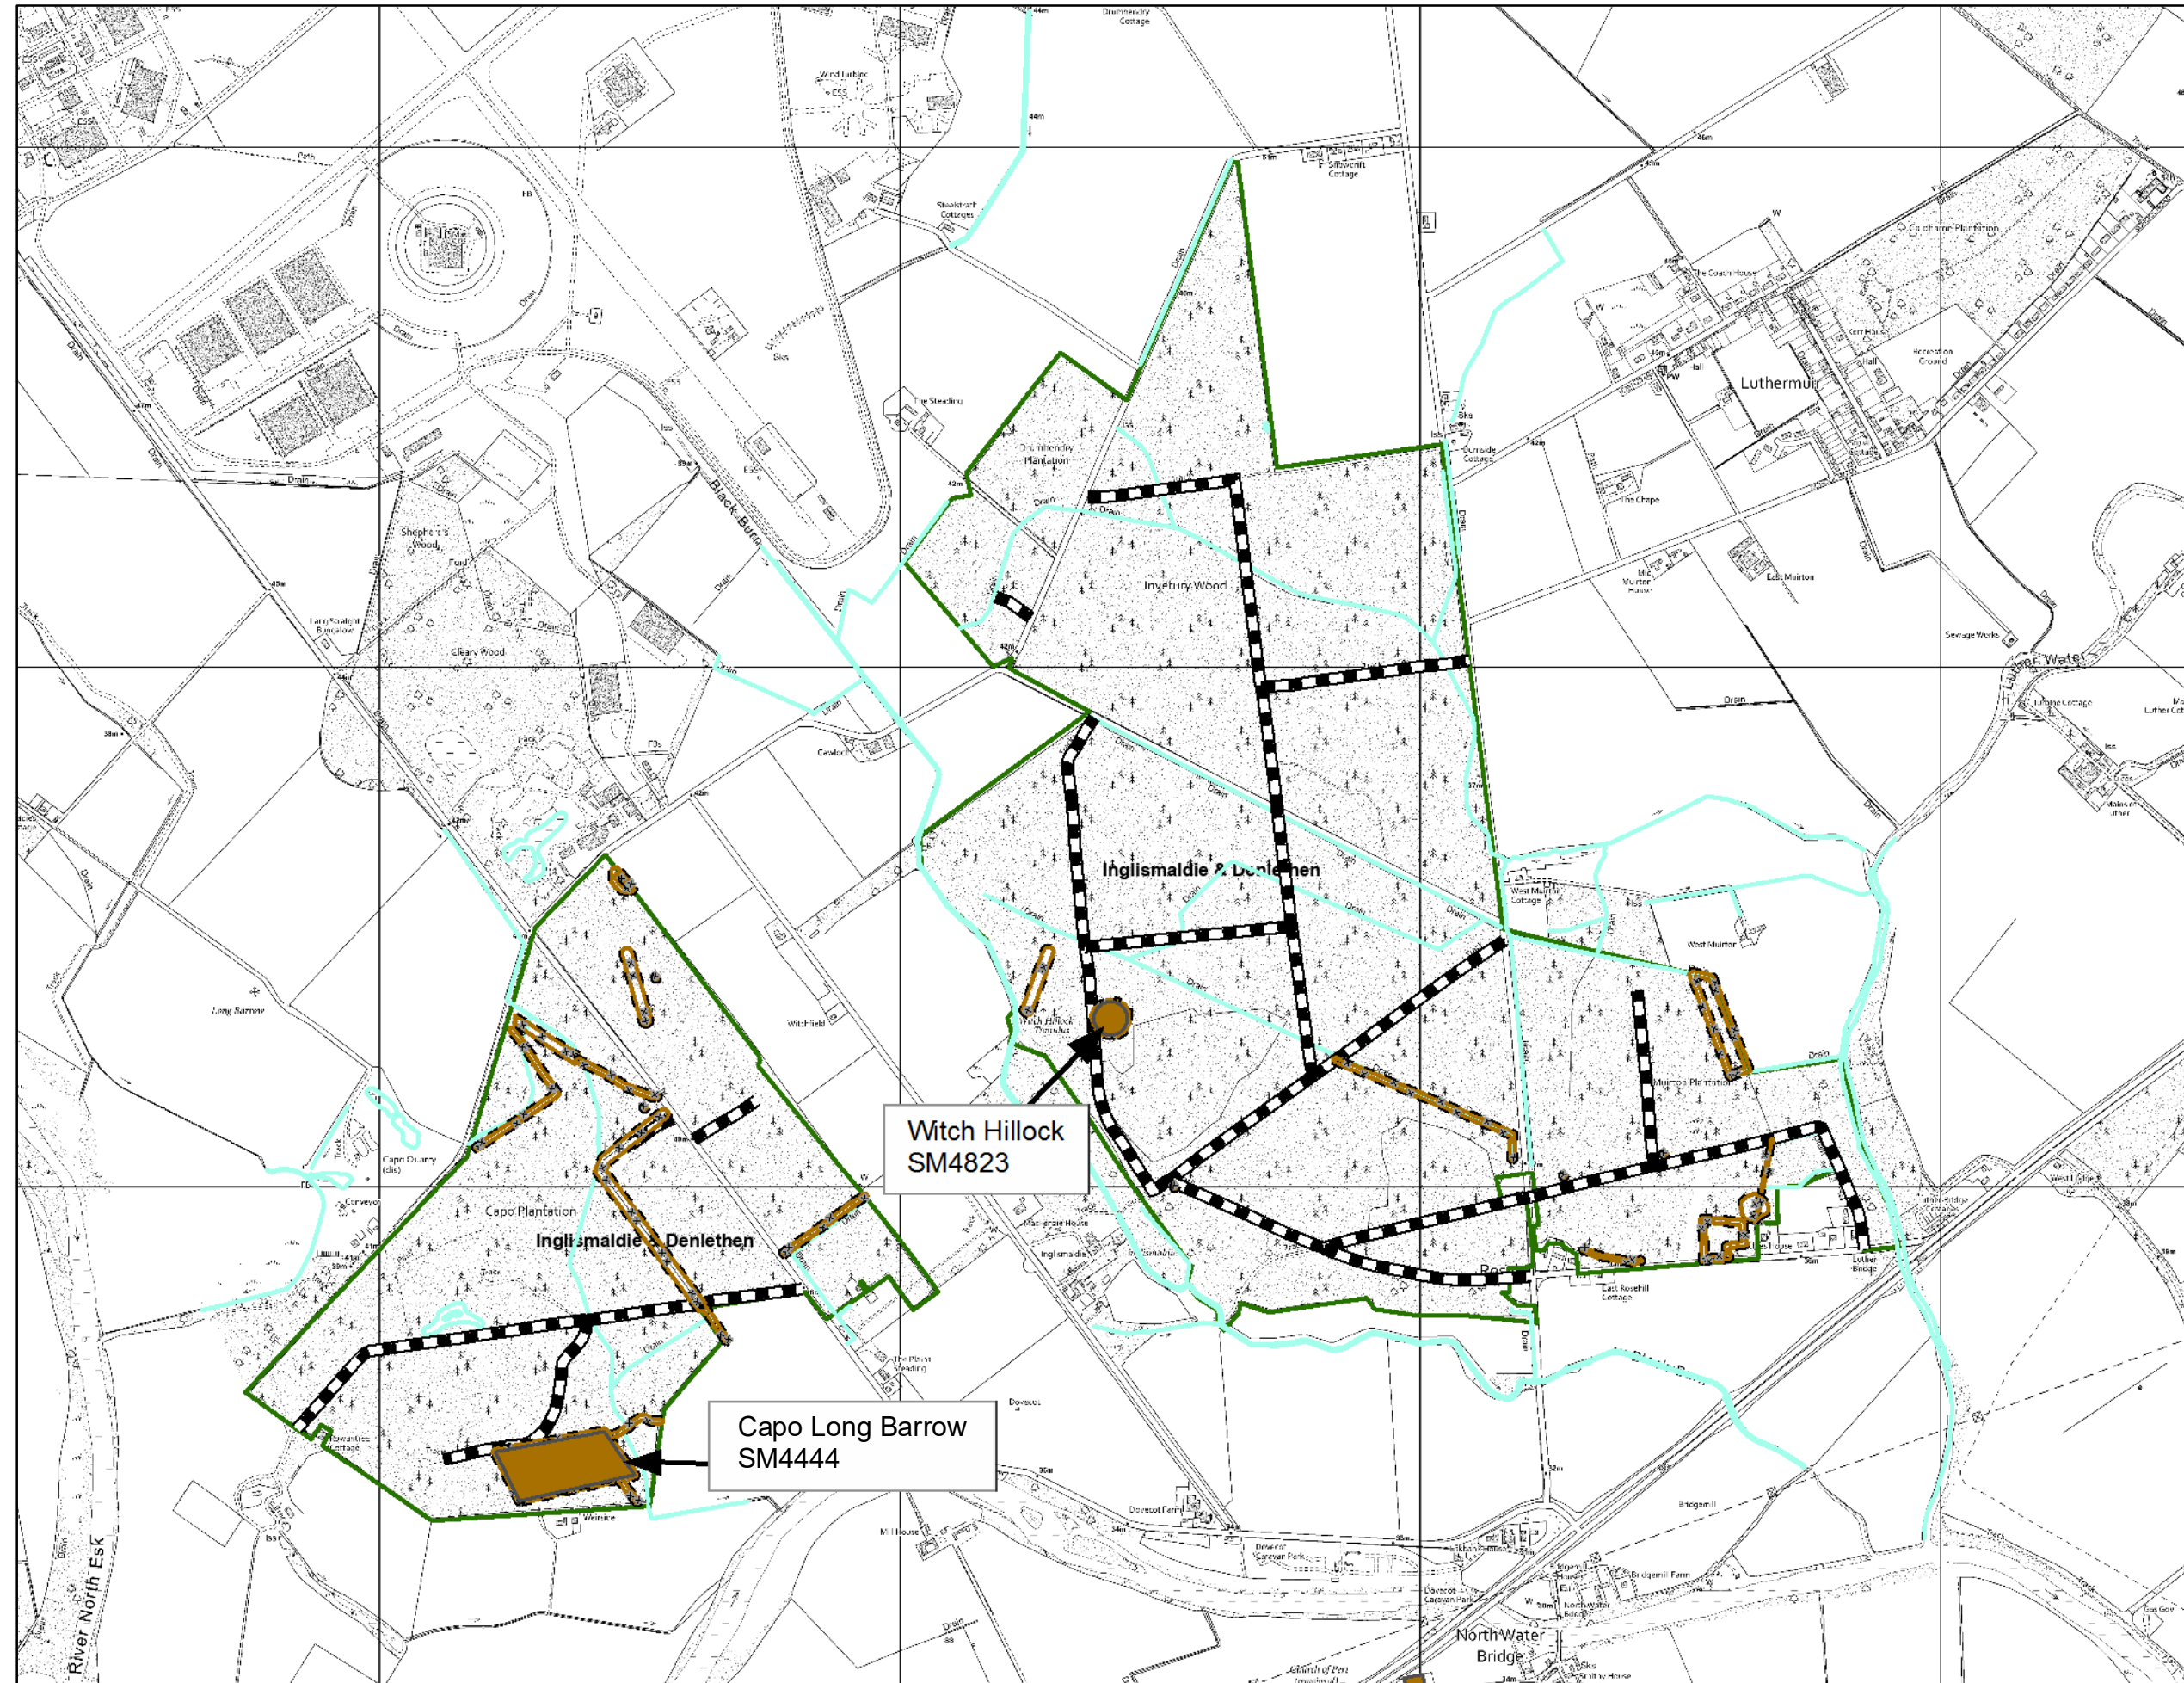

Map 9 - Historic Environment1

Author: Eelco De Jong
Scale @ A3: 1:12,500
Date: 18/12/2024

Legend

Scheduled Monuments

Scheduled Monuments

Heritage

Heritage

Forest Roads

Forest Roads

Watercourses

Watercourses

Blocks

Reproduced by permission of Ordnance Survey on behalf of HMSO.
© Crown copyright and database right 2024. All rights reserved.
Ordnance Survey Licence number 100024925.
© Getmapping Plc and Bluesky International Limited 2024.